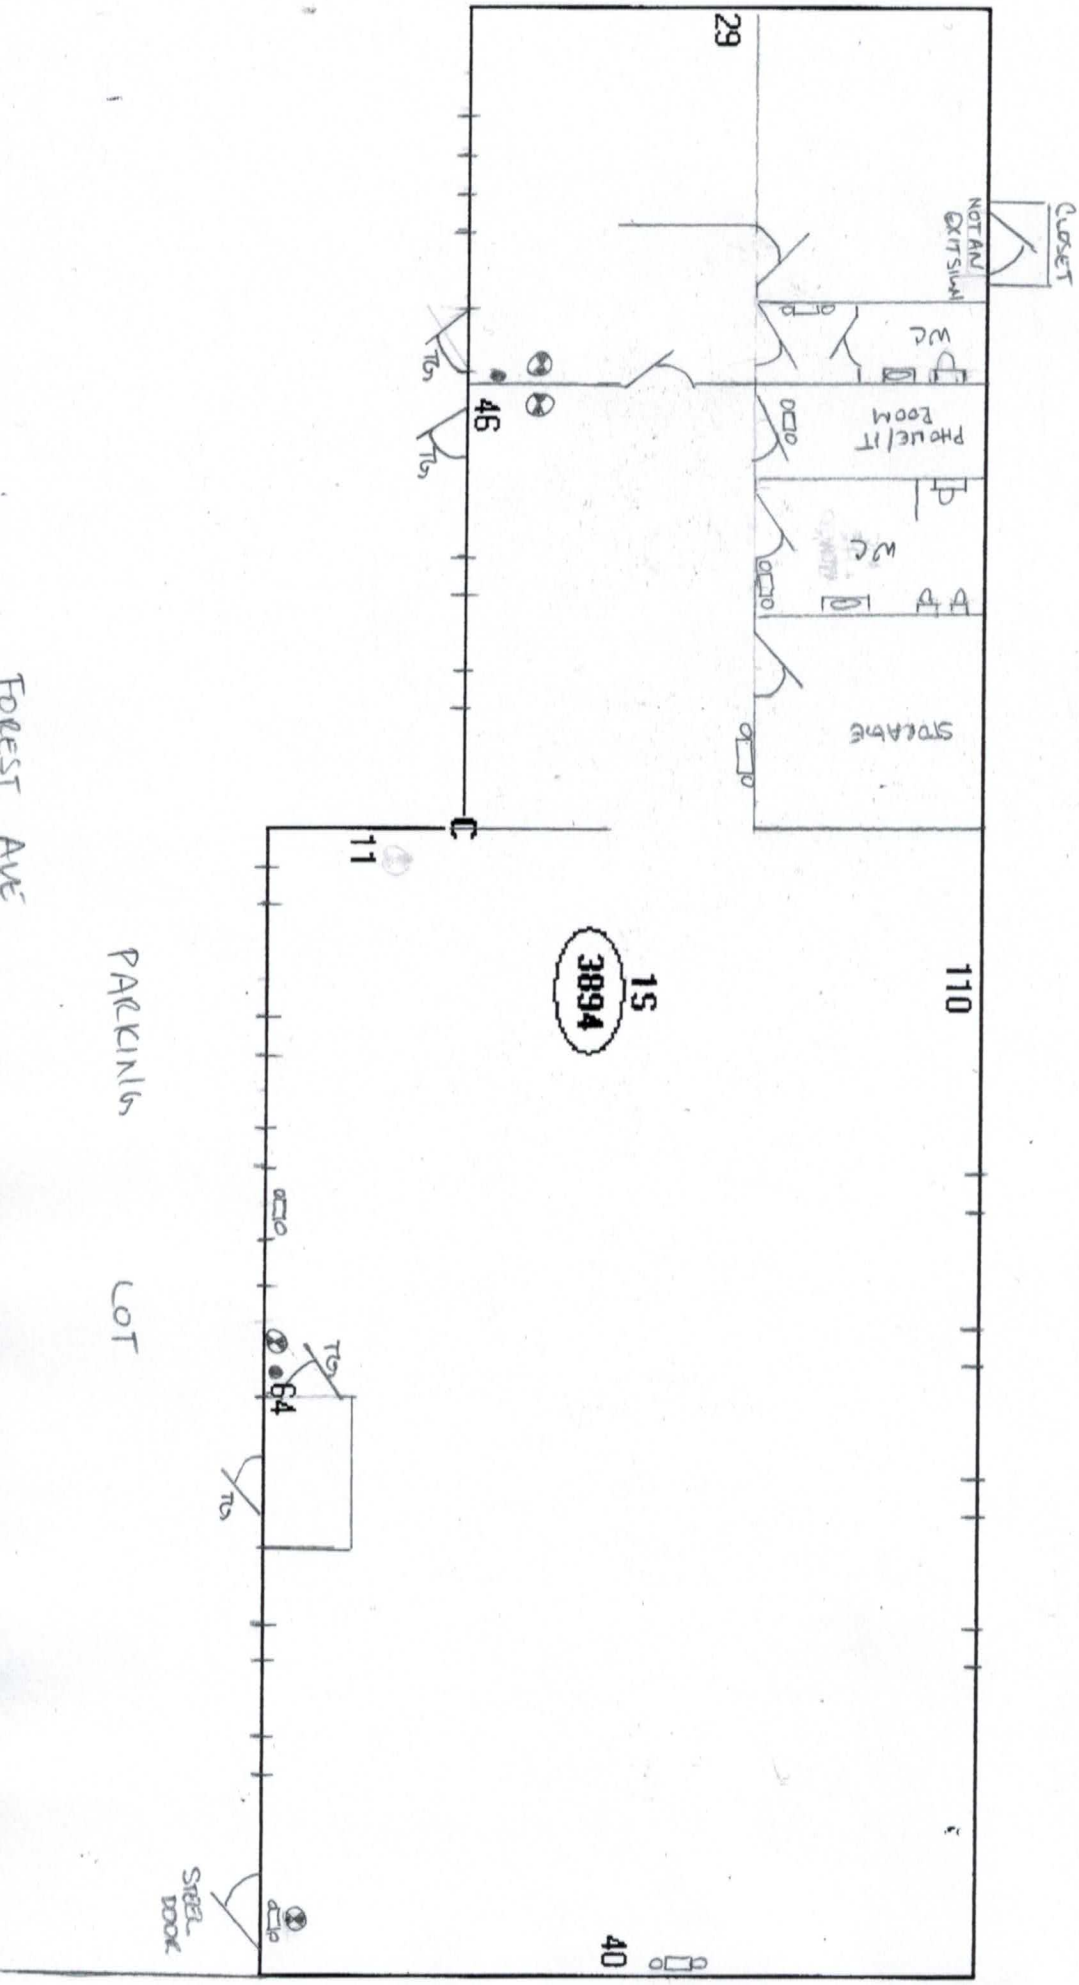

DATA REALTY CORP  
965 FOREST AVENUE  
FLOOR PLAN

CHANGE OF USE APPLICATION

- EMERGENCY LIGHT
- ⊗ EXIT LIGHT
- ⊗ TEMPERED GLASS DOOR
- FIRE EXTINGUISHER

FOREST AVE

PARKING

LOT