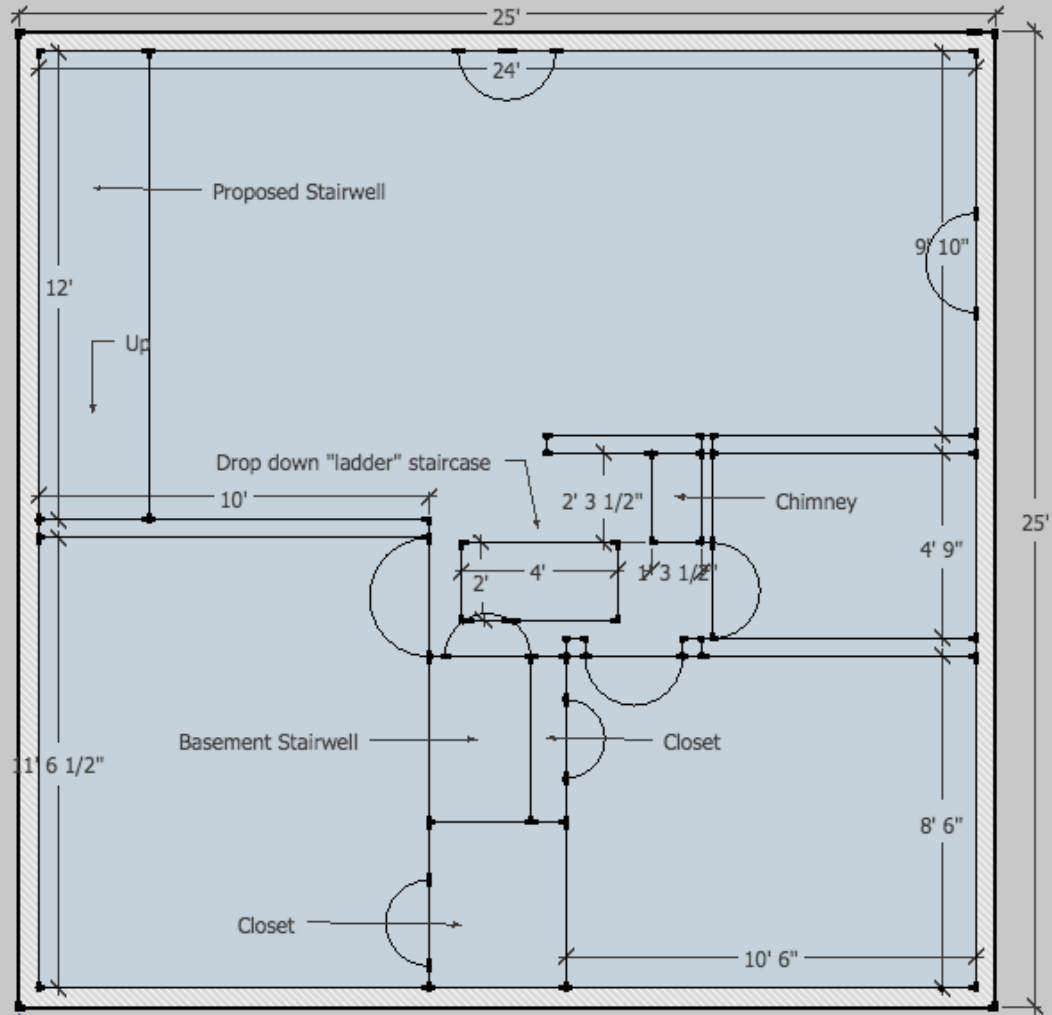

116 Gleckler
Floor Plan - First Floor

Graphic Scale

3/8 Inch = 2 Ft

Erin Van Horne
116 Gleckler Rd.
Portland, ME 04103
(207) 747- 4422