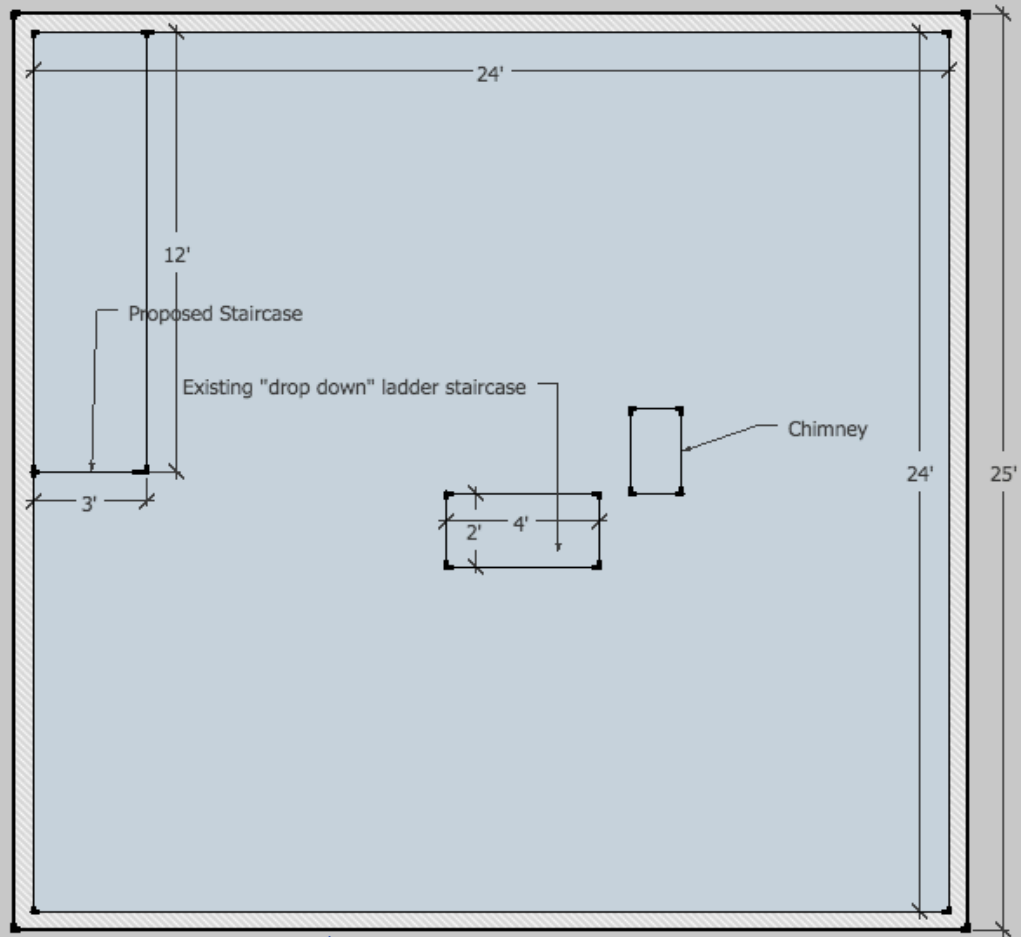

116 Gleckler
Floor Plan - Second Floor

Graphic Scale

3/8 Inch = 2 Ft

Erin Van Horne
116 Gleckler Rd.
Portland, ME 04103
(207) 747- 4422