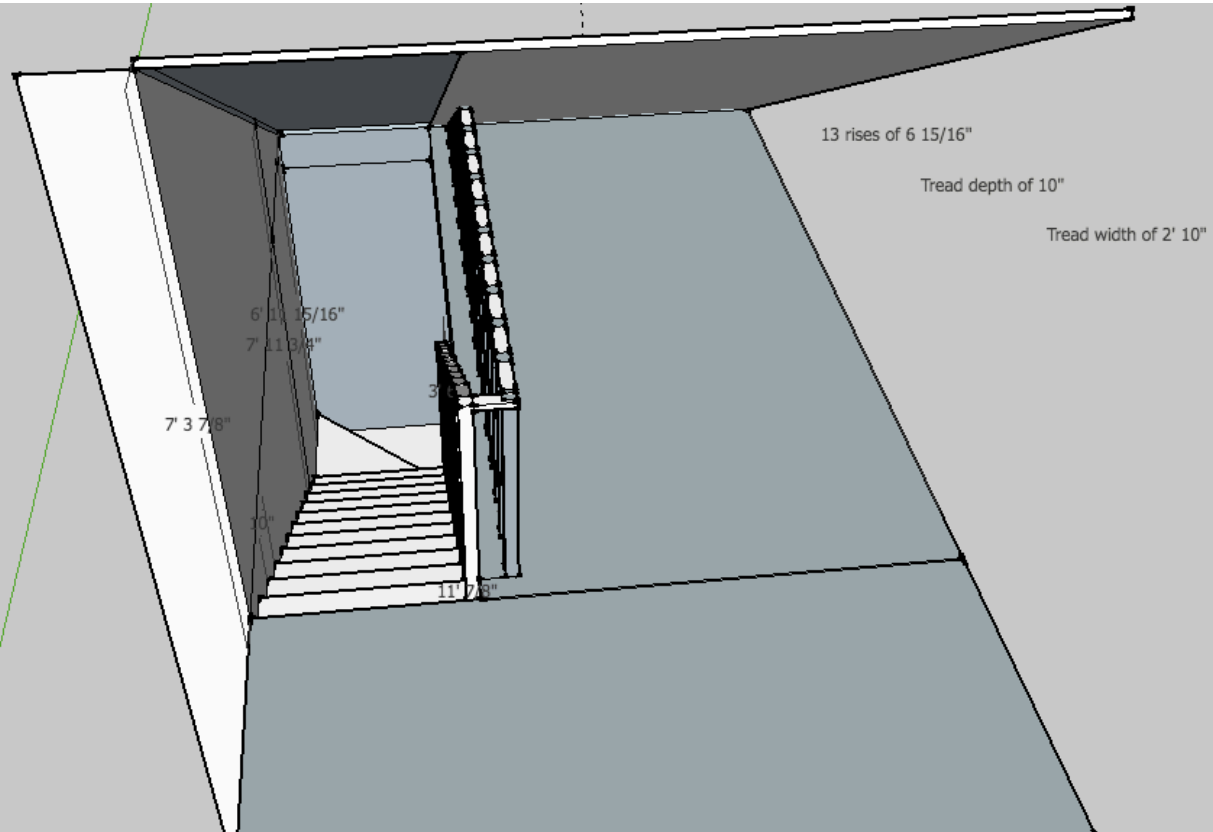

116 Gleckler Road
Staircase Plans

Graphic Scale

6/16 Inch = 1 Ft

Erin Van Horne
116 Gleckler Rd.
Portland, ME 04103
(207) 747- 4422