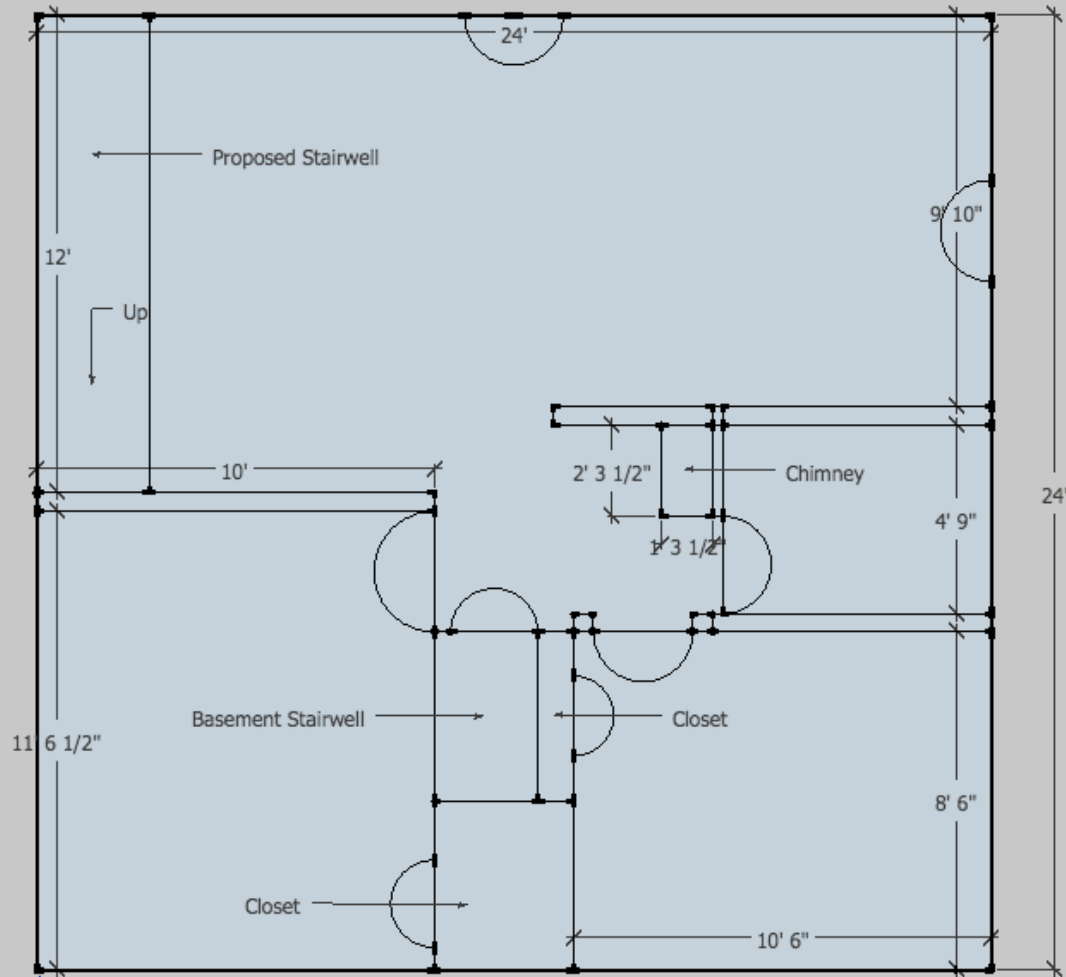

116 Gleckler
Floor Plan - First Floor

Erin Van Horne
116 Gleckler Rd.
Portland, ME 04103
(207) 747- 4422