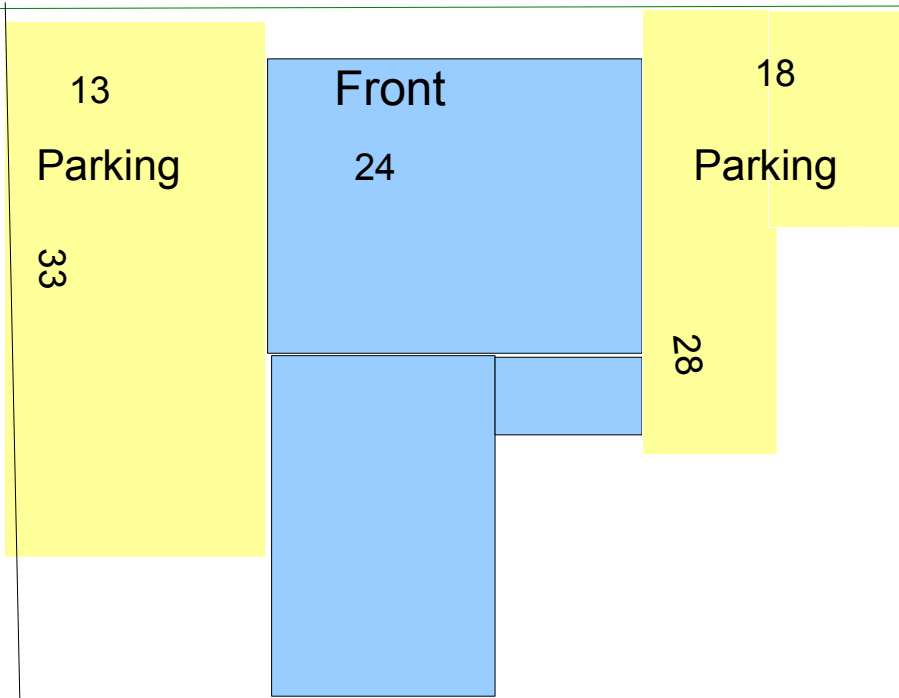

Lot layout 11 George St.

140 F 002

55'

149'

147'

12 ft.

Scale 1 inch = 12 feet

Rear

52'