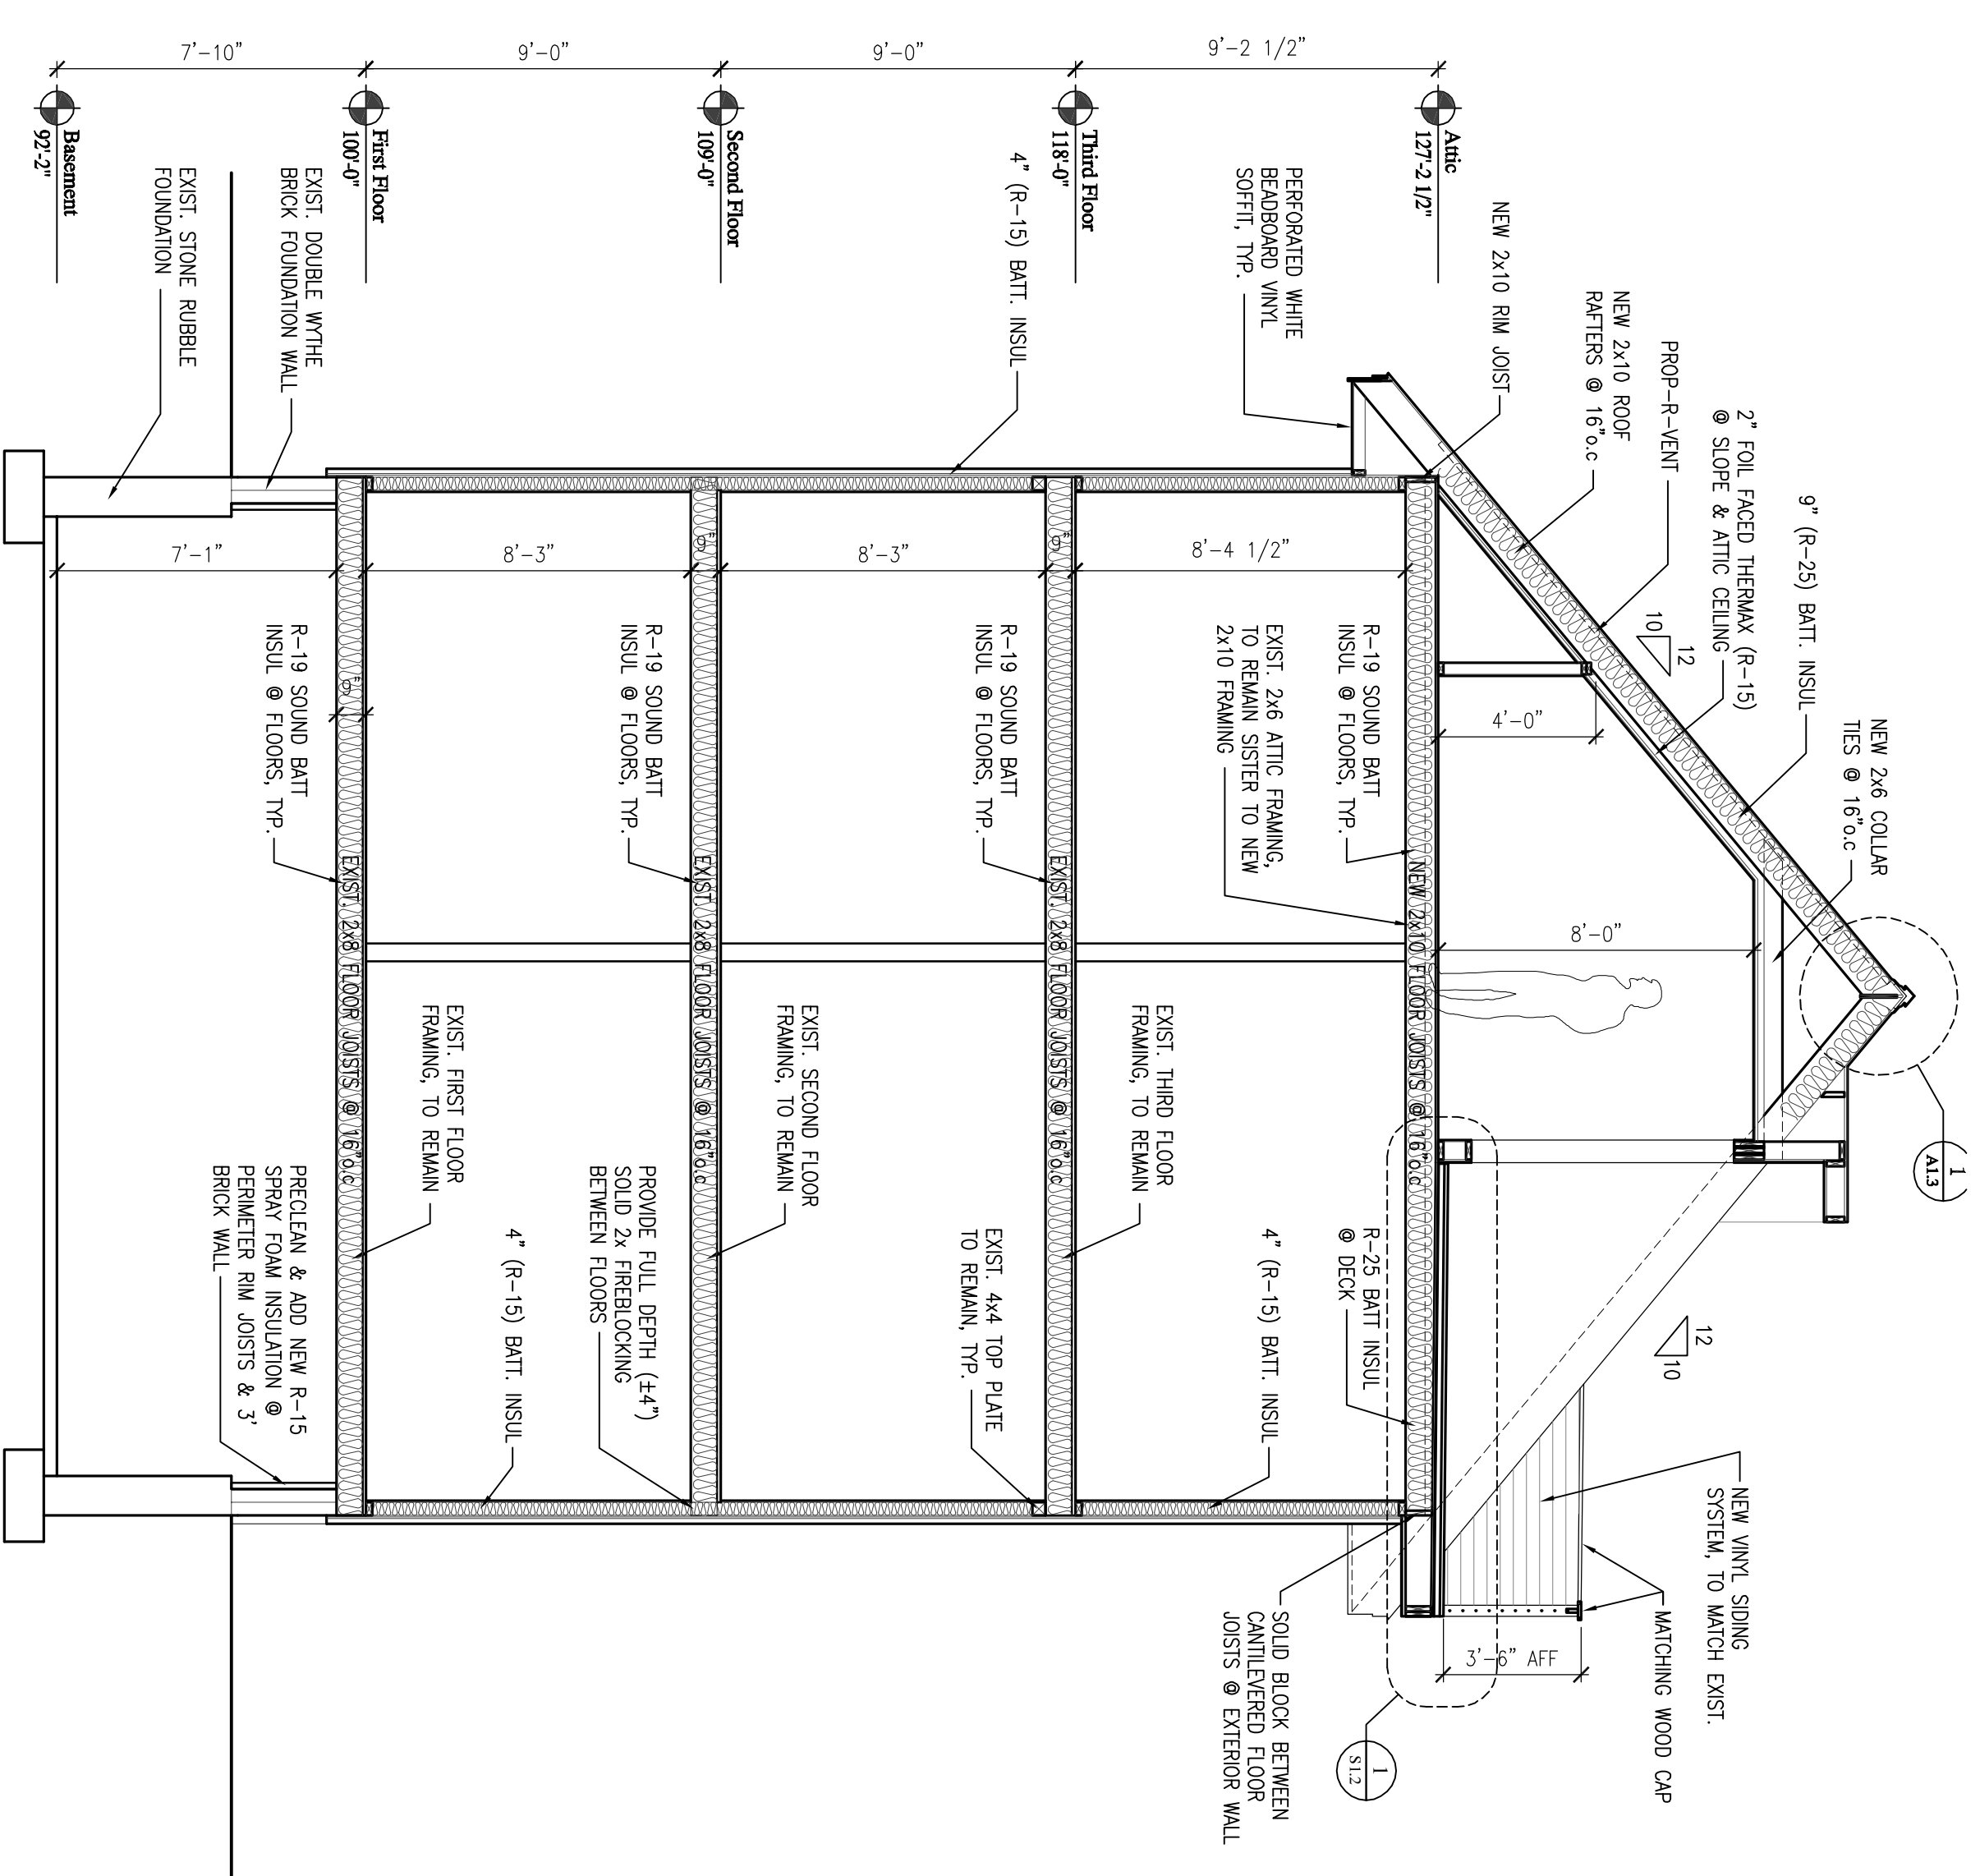

Walton Street 3 Unit

15 Walton Street
Portland Maine 04103

JOB: 11024

ISSUE DATE
PRELIM. 08-25-11
Board Not Rec'd
CDs 10-12-11
REV. 1 -
REV. 2 -
PRINT 10-12-11

BUILDING SECTIONS

A3.1

A BUILDING SECTION
A3.1 SCALE: 1/4" = 1'-0"

B BUILDING SECTION
A3.1 SCALE: 1/4" = 1'-0"

PERMIT SET 10-12-11