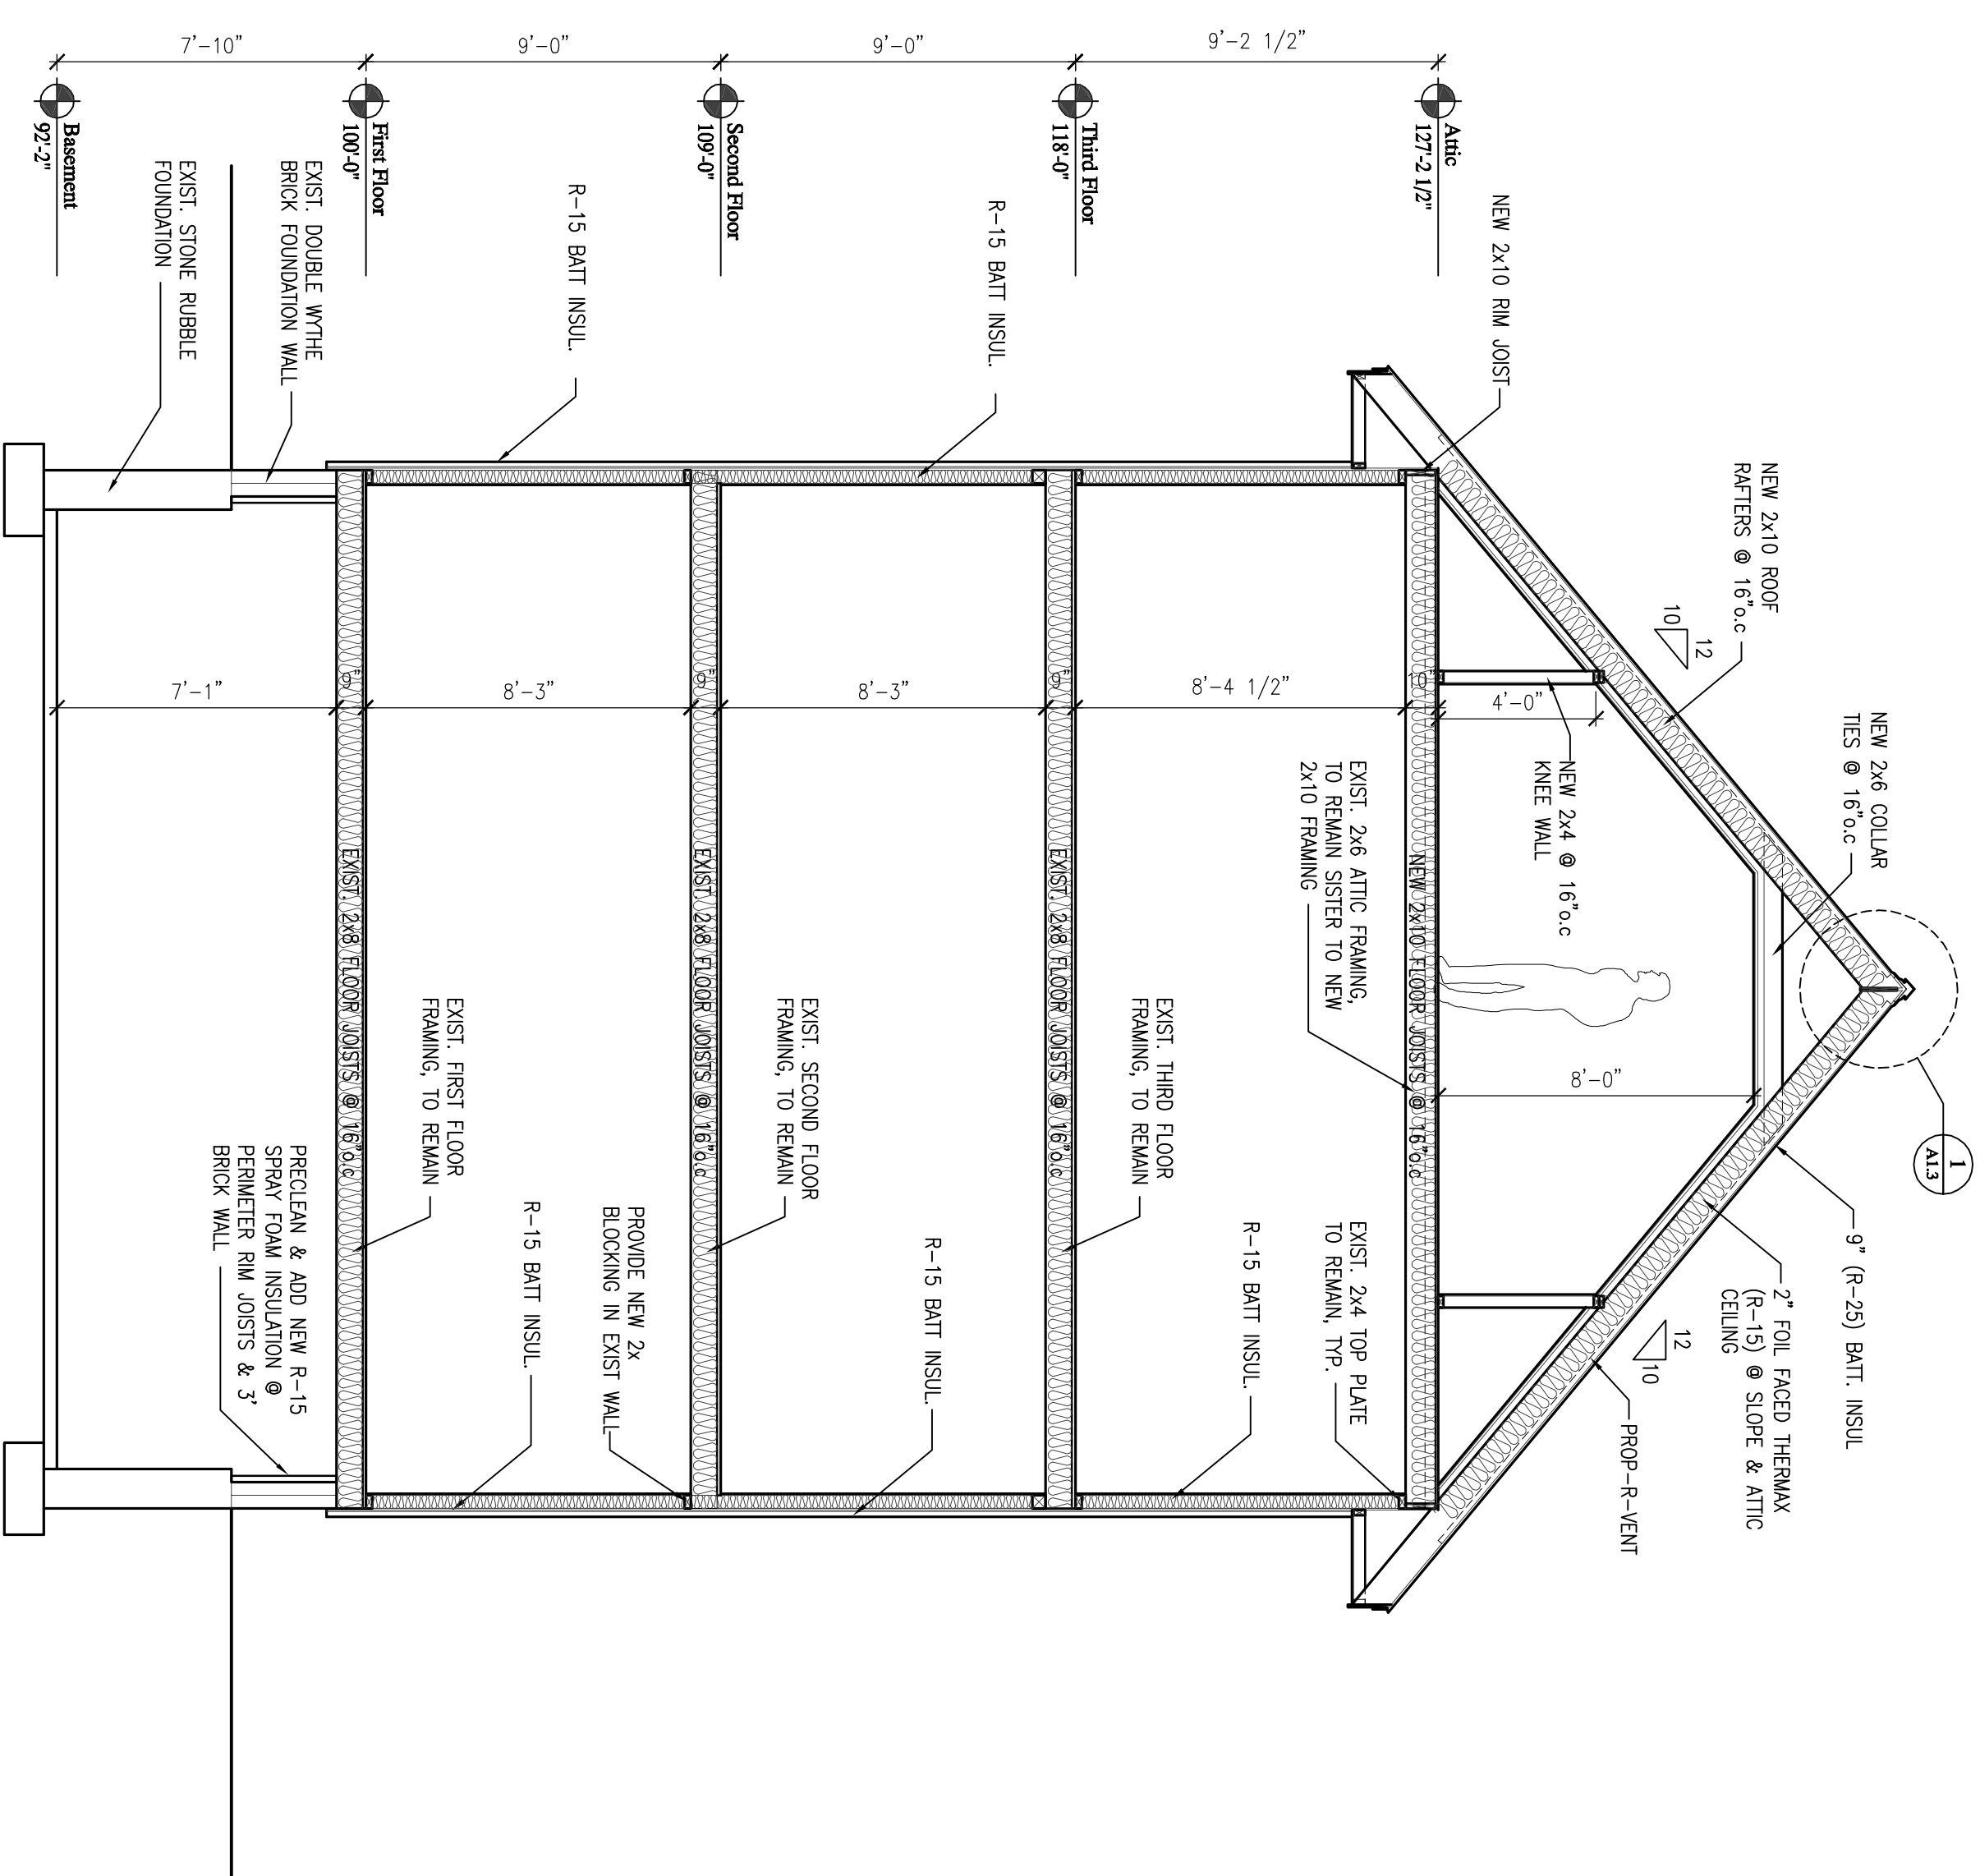

Walton Street 3 Unit

15 Walton Street
Portland Maine 04103

JOB: 11024

ISSUE DATE
PRELIM. 08-25-11
Board Not Rec'd
CDs 10-12-11
REV. 1 -
REV. 2 -
PRINT 10-12-11

BUILDING SECTIONS

A3.1

A BUILDING SECTION
A3.1 SCALE: 1/4" = 1'-0"

B BUILDING SECTION
A3.1 SCALE: 1/4" = 1'-0"

PERMIT SET 10-12-11