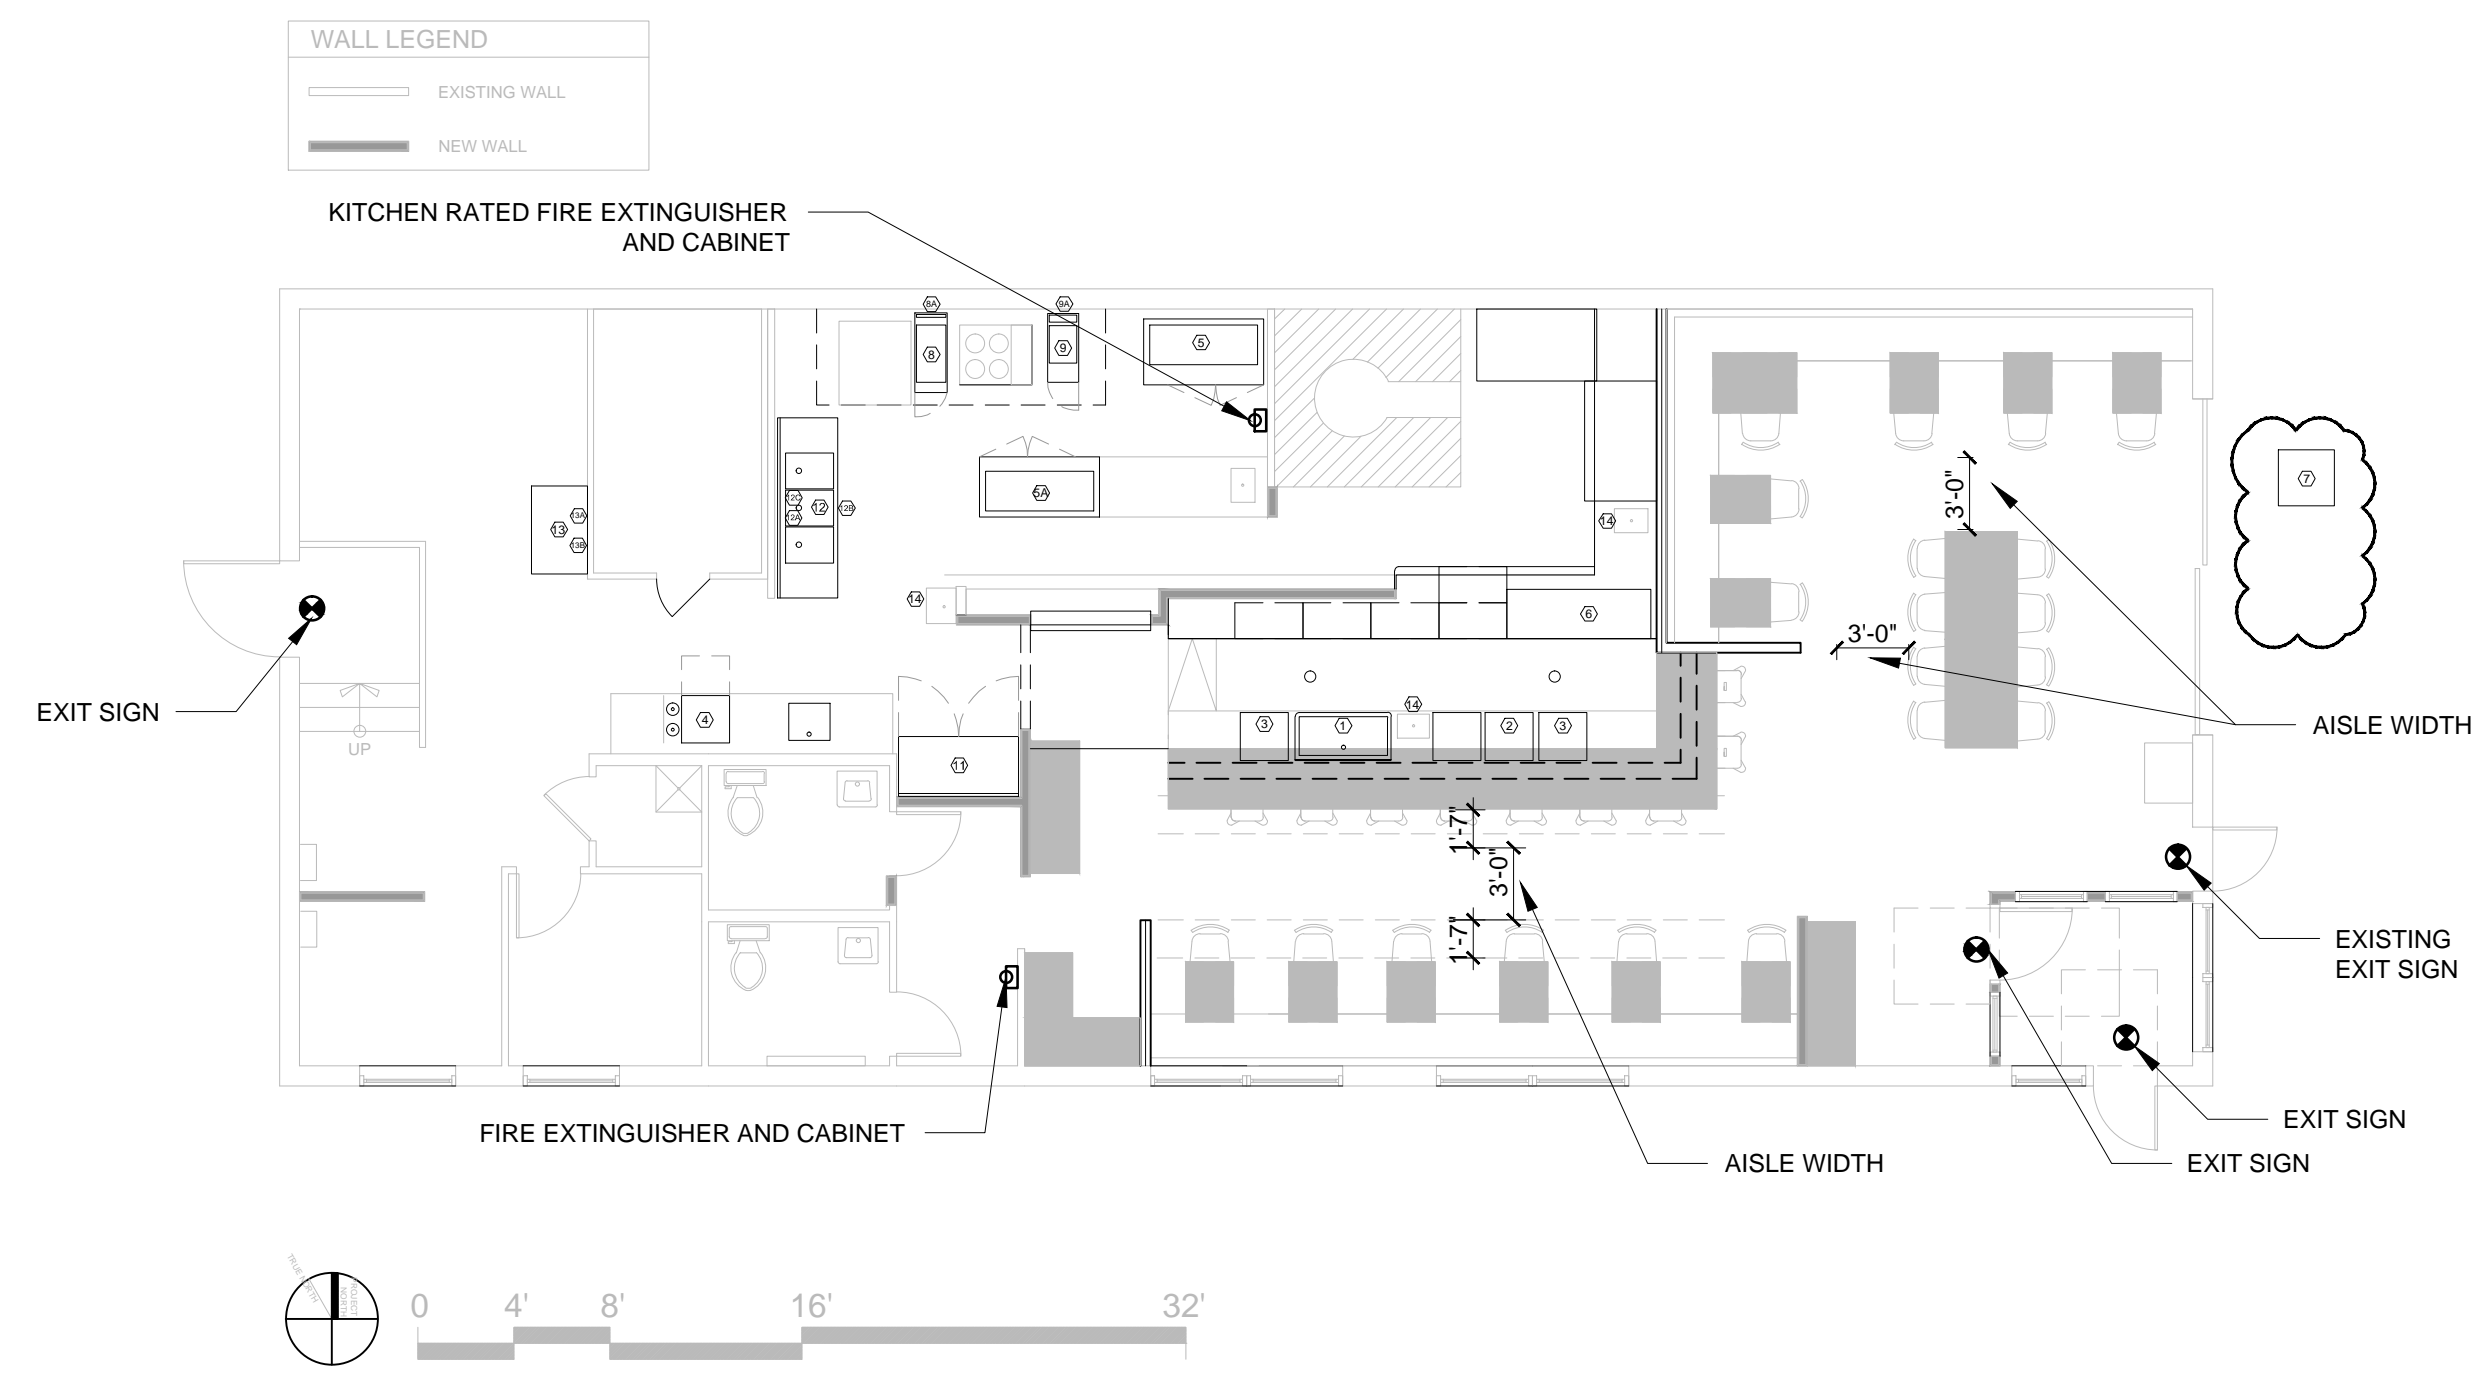

1 CODE REVIEW PLAN
1/8" = 1'-0"