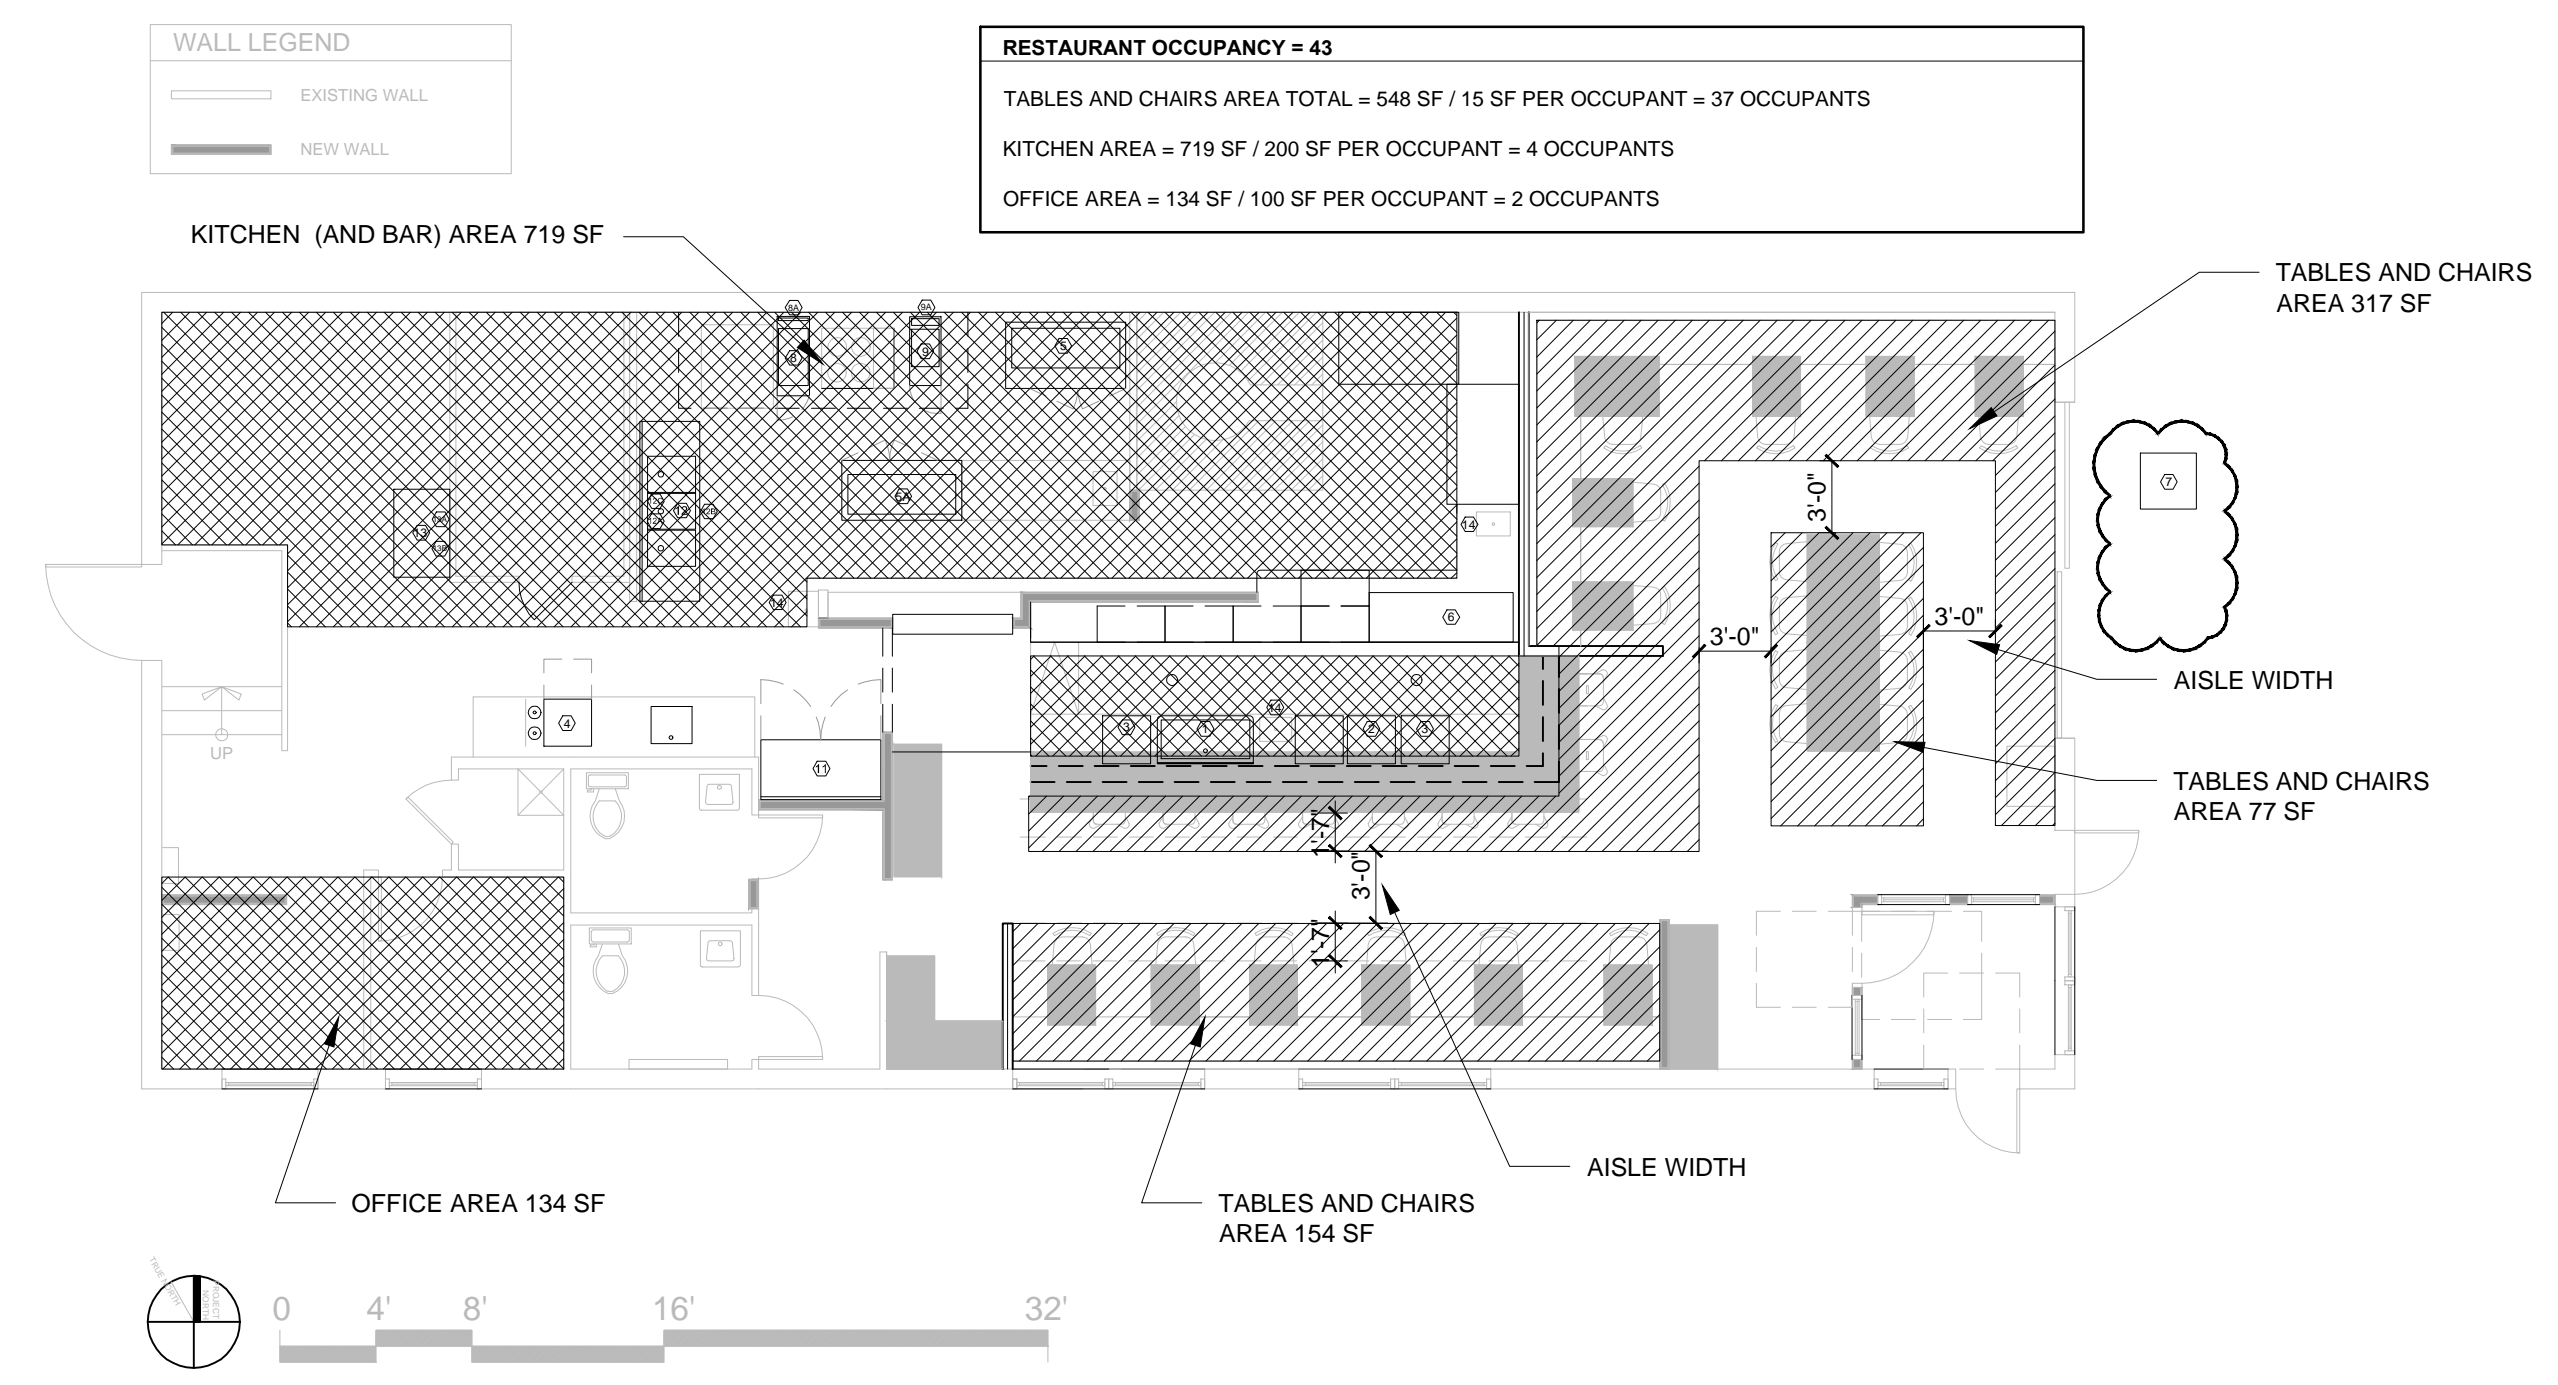

© 2016 RYAN SENATORE ARCHITECTURE

RESTAURANT FIT-UP
182 OCEAN AVENUE
PORTLAND, MAINE

CONSULTANTS:

REVISIONS:

DATE: JULY 5, 2016

PROJECT No. 1634

DRAWN BY:

CHECKED BY: RJS

SCALE: AS NOTED

SHEET TITLE:
CODE REVIEW PLAN

G1-1

2 OCCUPANCY PLAN
1/8" = 1'-0"