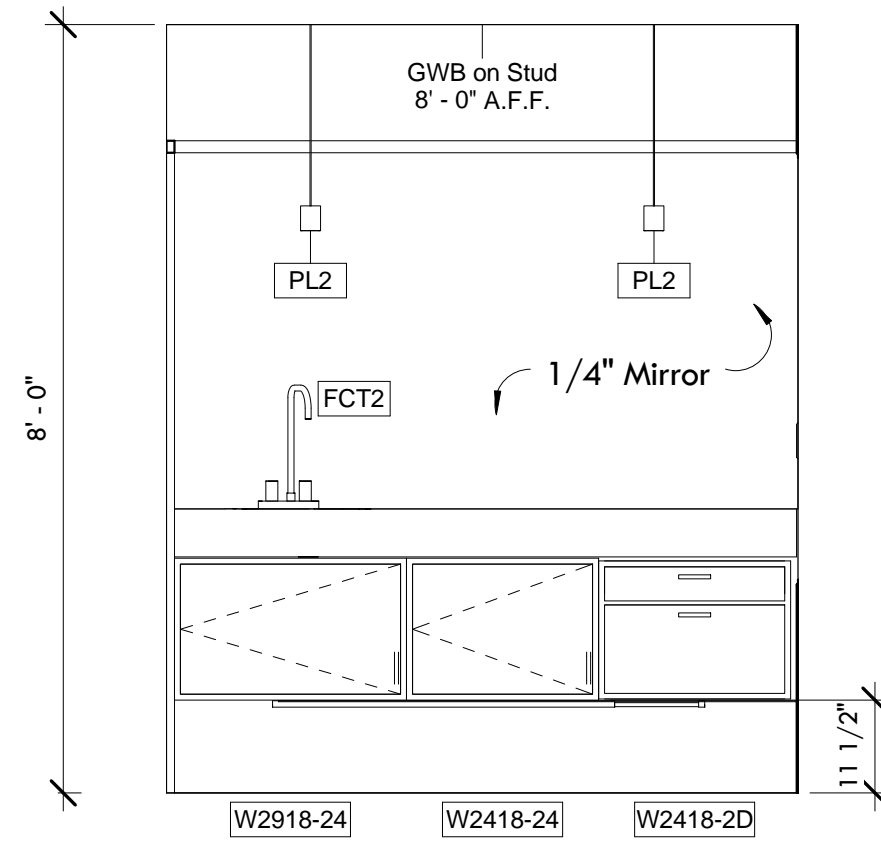

2 1st Flr Bath - Door
1/2" = 1'-0"

3 1st Flr Bath - Vanity
1/2" = 1'-0"

4 1st Fl Bath - Exterior
1/2" = 1'-0"

5 1st Flr Bath - WC/Shower
1/2" = 1'-0"

1 Bathroom - First Floor
1/2" = 1'-0"

Plumbing Fixture Schedule								
Type Mark	Fixture	Co unt	Manufacturer	Model	Description	Type Comments	Color	Comments
FCT1	Faucet	1	Vigo	Faucet	VG02014	Deck Mount	Brushed Chrome	Kitchen Sink Faucet
FCT2	Faucet	1	Symmons	Duro	SLS-3612	Deck Mount	Polished Chrome	First Floor Bath Vanity Faucet
FCT4	Faucet	1	Symmons	Duro	SLS-3612	Deck Mount	Polished Chrome	Second Floor Bath Vanity Faucet
FCT5	Hand Shower	1	Kohler	Purist	K-9059 PC	Wall Mount	Polished Chrome	Master Shower Handheld
FCT6	Tub Filler	1	Kohler	Purist	K-10129-4 PC	Floor Mounted	Polished Chrome	Master Bath Tub Faucet
FCT7	Faucet	2	Kohler	Purist	K-14406-3 PC	Sink Mounted	Polished Chrome	Master Bath Sink Faucet
FCT8	Shower/Tub Filler	1	Symmons	Duro	S-3602	Wall Mount	Polished Chrome	Second Floor Bath Tub/Shower Faucet
FCT9	Hand Shower	1	Symmons	Duro	3606-H321-V	Wall Mount	Polished Chrome	First Floor Bath Shower Head
Hose Bib		2						
RD	Roof Drain	1	Zurn		RD2150	Roof Mount		Roof Drain
SB1	Shower Base	1	custom			Ceramic Tile		w/ Seat
SB2	Shower Base	1	custom			Ceramic Tile		
SH6	Rainhead	2	Kohler	Contemporary Round	K-13689 PC, K-7394 PC	10" Rainhead	Polished Chrome	Master Shower Rainhead
SK1	Sink	1	Vigo	Farmhouse Sink	VGR3320C		Stainless Steel	Kitchen Farmhouse Sink
SK2	Sink	1	Duravit	2nd Floor	049112	Furniture Mount	00 White	Master Bath Double Sink
SV2	Sink	1	American Standard	Studio	0621001.020	Furniture Mount	020 White	Second Floor Bath Sink
Tub1	Tub	1	Kohler	Bellweather	K-837	Left Hand Drain	White	30" x 60" w/ K-7259 PC
Tub2	Tub	1	Kohler	Stargaze	K-6366	Straight Apron	White	
TW1	Towel Warmer	1	Signature Hardware	Brenton	20"	Wall Mount	Polished Finish	Master Bath Towel Warmer
Wash		1						
WC1	Toilet	3	Kohler	Persuade	K-4322 bowl, K-4419 tank	Dual Flush	White	w/ Brevia Q2 Elongated Seat - White