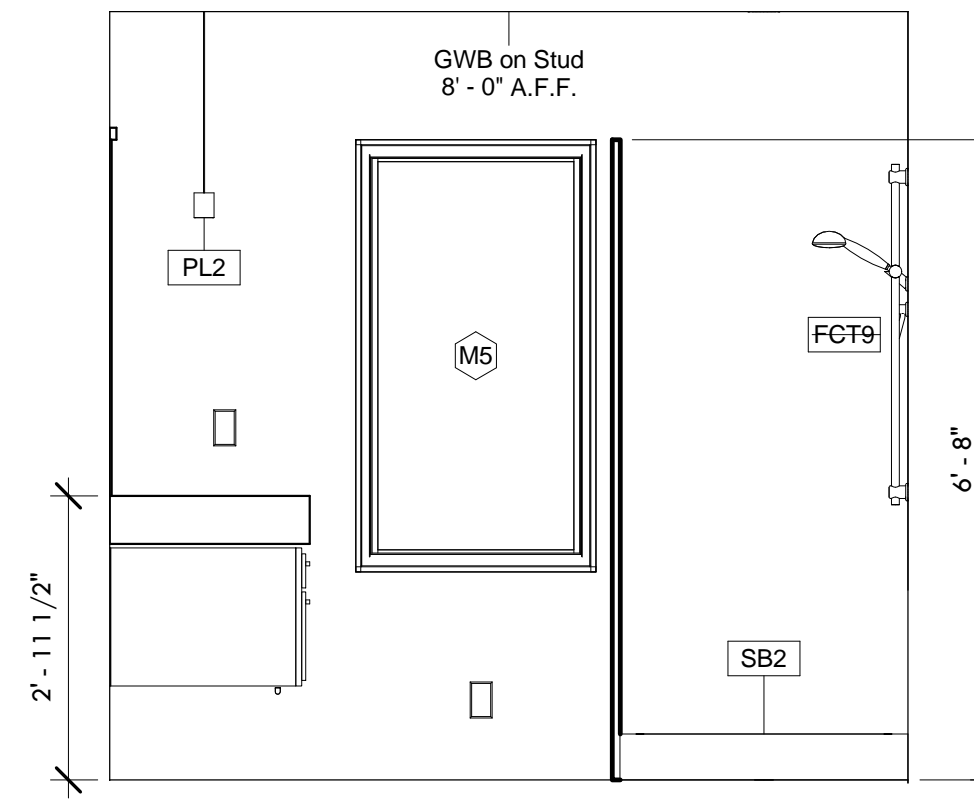

2 1st Flr Bath - Door
1/2" = 1'-0"

3 1st Flr Bath - Vanity
1/2" = 1'-0"

4 1st Fl Bath - Exterior
1/2" = 1'-0"

5 1st Flr Bath - WC/Shower
1/2" = 1'-0"

1 Bathroom - First Floor
1/2" = 1'-0"

Plumbing Fixture Schedule								
Type Mark	Fixture	Co unt	Manufacturer	Model	Description	Type Comments	Color	Comments
FCT1	Faucet	1	Vigo	Faucet	VG02014	Deck Mount	Brushed Chrome	Kitchen Sink Faucet
FCT2	Faucet	1	Symmons	Duro	SLS-3612	Deck Mount	Polished Chrome	First Floor Bath Vanity Faucet
FCT4	Faucet	1	Symmons	Duro	SLS-3612	Deck Mount	Polished Chrome	Second Floor Bath Vanity Faucet
FCT5	Hand Shower	1	Kohler	Purist	K-9059 PC	Wall Mount	Polished Chrome	Master Shower Handheld
FCT6	Tub Filler	1	Kohler	Purist	K-10129-4 PC	Floor Mounted	Polished Chrome	Master Bath Tub Faucet
FCT7	Faucet	2	Kohler	Purist	K-14406-3 PC	Sink Mounted	Polished Chrome	Master Bath Sink Faucet
FCT8	Shower/Tub Filler	1	Symmons	Duro	S-3602	Wall Mount	Polished Chrome	Second Floor Bath Tub/Shower Faucet
FCT9	Hand Shower	1	Symmons	Duro	3606-H321-V	Wall Mount	Polished Chrome	First Floor Bath Shower Head
Hose Bib		2						
RD	Roof Drain	1	Zurn		RD2150	Roof Mount		Roof Drain
SB1	Shower Base	1	custom			Ceramic Tile		w/ Seat
SB2	Shower Base	1	custom			Ceramic Tile		
SH6	Rainhead	2	Kohler	Contemporary Round	K-13689 PC, K-7394 PC	10" Rainhead	Polished Chrome	Master Shower Rainhead
SK1	Sink	1	Vigo	Farmhouse Sink	VGR3320C		Stainless Steel	Kitchen Farmhouse Sink
SK2	Sink	1	Duravit	2nd Floor	049112	Furniture Mount	00 White	Master Bath Double Sink
SV2	Sink	1	American Standard	Studio	0621001.020	Furniture Mount	020 White	Second Floor Bath Sink
Tub1	Tub	1	Kohler	Bellweather	K-837	Left Hand Drain	White	30" x 60" w/ K-7259 PC
Tub2	Tub	1	Kohler	Stargaze	K-6366	Straight Apron	White	
TW1	Towel Warmer	1	Signature Hardware	Brenton	20"	Wall Mount	Polished Finish	Master Bath Towel Warmer
Wash		1						
WC1	Toilet	3	Kohler	Persuade	K-4322 bowl, K-4419 tank	Dual Flush	White	w/ Brevia Q2 Elongated Seat - White