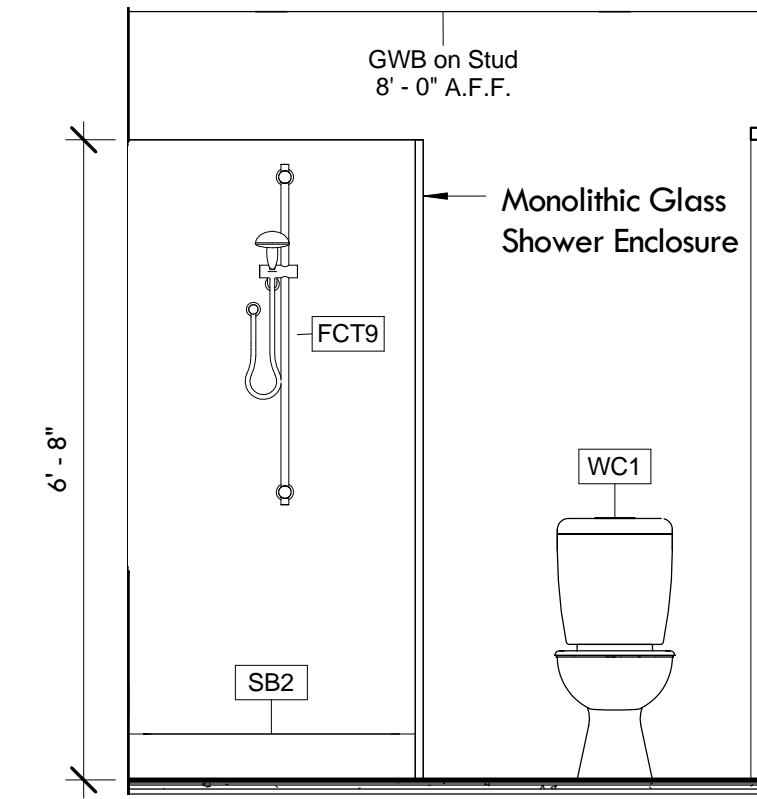

2 1st Flr Bath - Door
1/2" = 1'-0"

3 1st Flr Bath - Vanity
1/2" = 1'-0"

4 1st Fl Bath - Exterior
1/2" = 1'-0"

5 1st Flr Bath - WC/Shower
1/2" = 1'-0"

1 Bathroom - First Floor
1/2" = 1'-0"

Plumbing Fixture Schedule								
Type Mark	Fixture	Co unt	Manufacturer	Model	Description	Type Comments	Color	Comments
FCT1	Faucet	1	Vigo	Faucet	VG02014	Deck Mount	Brushed Chrome	Kitchen Sink Faucet
FCT2	Faucet	1	Symmons	Duro	SLS-3612	Deck Mount	Polished Chrome	First Floor Bath Vanity Faucet
FCT4	Faucet	1	Symmons	Duro	SLS-3612	Deck Mount	Polished Chrome	Second Floor Bath Vanity Faucet
FCT5	Hand Shower	1	Kohler	Purist	K-9059 PC	Wall Mount	Polished Chrome	Master Shower Handheld
FCT6	Tub Filler	1	Kohler	Purist	K-10129-4 PC	Floor Mounted	Polished Chrome	Master Bath Tub Faucet
FCT7	Faucet	2	Kohler	Purist	K-14406-3 PC	Sink Mounted	Polished Chrome	Master Bath Sink Faucet
FCT8	Shower/Tub Filler	1	Symmons	Duro	S-3602	Wall Mount	Polished Chrome	Second Floor Bath Tub/Shower Faucet
FCT9	Hand Shower	1	Symmons	Duro	3606-H321-V	Wall Mount	Polished Chrome	First Floor Bath Shower Head
Hose Bib		2						
RD	Roof Drain	1	Zurn		RD2150	Roof Mount		Roof Drain
SB1	Shower Base	1	custom			Ceramic Tile		w/ Seat
SB2	Shower Base	1	custom			Ceramic Tile		
SH6	Rainhead	2	Kohler	Contemporary Round	K-13689 PC, K-7394 PC	10" Rainhead	Polished Chrome	Master Shower Rainhead
SK1	Sink	1	Vigo	Farmhouse Sink	VGR3320C		Stainless Steel	Kitchen Farmhouse Sink
SK2	Sink	1	Duravit	2nd Floor	049112	Furniture Mount	00 White	Master Bath Double Sink
SV2	Sink	1	American Standard	Studio	0621001.020	Furniture Mount	020 White	Second Floor Bath Sink
Tub1	Tub	1	Kohler	Bellweather	K-837	Left Hand Drain	White	30" x 60" w/ K-7259 PC
Tub2	Tub	1	Kohler	Stargaze	K-6366	Straight Apron	White	
TW1	Towel Warmer	1	Signature Hardware	Brenton	20"	Wall Mount	Polished Finish	Master Bath Towel Warmer
Wash		1						
WC1	Toilet	3	Kohler	Persuade	K-4322 bowl, K-4419 tank	Dual Flush	White	w/ Brevia Q2 Elongated Seat - White