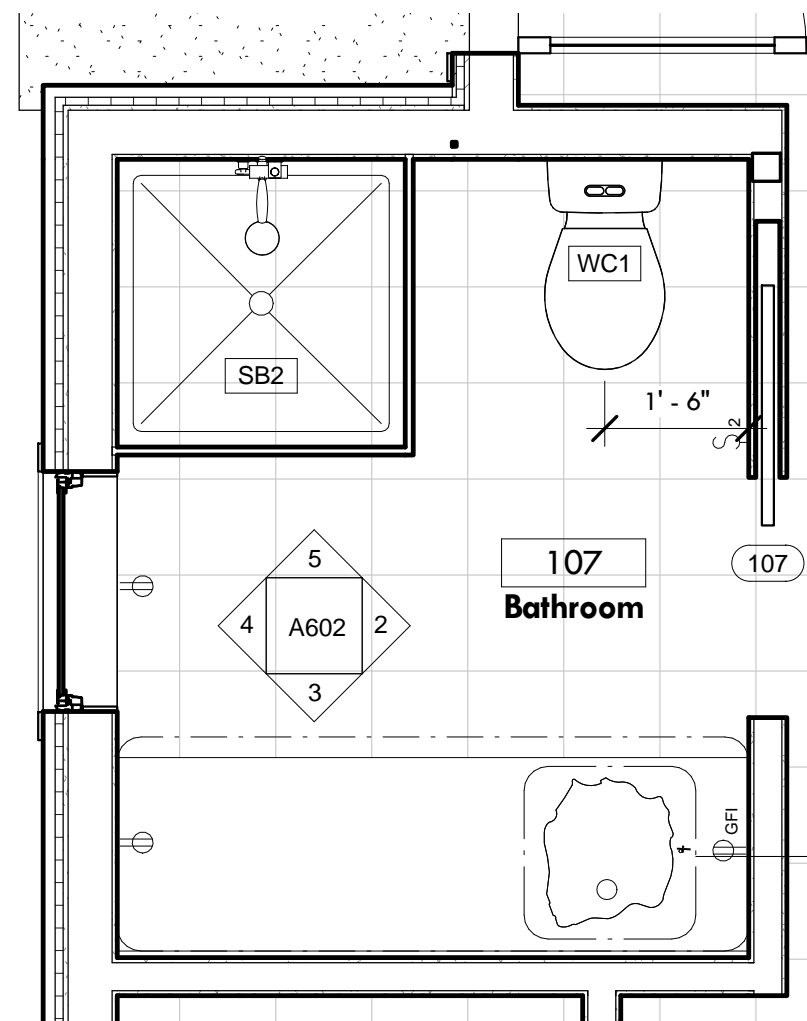

2 1st Flr Bath - Door
1/2" = 1'-0"

3 1st Flr Bath - Vanity
1/2" = 1'-0"

4 1st Fl Bath - Exterior
1/2" = 1'-0"

5 1st Flr Bath - WC/Shower
1/2" = 1'-0"

1 Bathroom - First Floor
1/2" = 1'-0"

Plumbing Fixture Schedule								
Type Mark	Fixture	Co unt	Manufacturer	Model	Description	Type Comments	Color	Comments
FCT1	Faucet	1	Vigo	Faucet	VG02014	Deck Mount	Brushed Chrome	Kitchen Sink Faucet
FCT2	Faucet	1	Symmons	Duro	SLS-3612	Deck Mount	Polished Chrome	First Floor Bath Vanity Faucet
FCT4	Faucet	1	Symmons	Duro	SLS-3612	Deck Mount	Polished Chrome	Second Floor Bath Vanity Faucet
FCT5	Hand Shower	1	Kohler	Purist	K-9059 PC	Wall Mount	Polished Chrome	Master Shower Handheld
FCT6	Tub Filler	1	Kohler	Purist	K-10129-4 PC	Floor Mounted	Polished Chrome	Master Bath Tub Faucet
FCT7	Faucet	2	Kohler	Purist	K-14406-3 PC	Sink Mounted	Polished Chrome	Master Bath Sink Faucet
FCT8	Shower/Tub Filler	1	Symmons	Duro	S-3602	Wall Mount	Polished Chrome	Second Floor Bath Tub/Shower Faucet
FCT9	Hand Shower	1	Symmons	Duro	3606-H321-V	Wall Mount	Polished Chrome	First Floor Bath Shower Head
Hose Bib		2						
RD	Roof Drain	1	Zurn		RD2150	Roof Mount		Roof Drain
SB1	Shower Base	1	custom			Ceramic Tile		w/ Seat
SB2	Shower Base	1	custom			Ceramic Tile		
SH6	Rainhead	2	Kohler	Contemporary Round	K-13689 PC, K-7394 PC	10" Rainhead	Polished Chrome	Master Shower Rainhead
SK1	Sink	1	Vigo	Farmhouse Sink	VGR3320C		Stainless Steel	Kitchen Farmhouse Sink
SK2	Sink	1	Duravit	2nd Floor	049112	Furniture Mount	00 White	Master Bath Double Sink
SV2	Sink	1	American Standard	Studio	0621001.020	Furniture Mount	020 White	Second Floor Bath Sink
Tub1	Tub	1	Kohler	Bellweather	K-837	Left Hand Drain	White	30" x 60" w/ K-7259 PC
Tub2	Tub	1	Kohler	Stargaze	K-6366	Straight Apron	White	
TW1	Towel Warmer	1	Signature Hardware	Brenton	20"	Wall Mount	Polished Finish	Master Bath Towel Warmer
Wash		1						
WC1	Toilet	3	Kohler	Persuade	K-4322 bowl, K-4419 tank	Dual Flush	White	w/ Brevia Q2 Elongated Seat - White