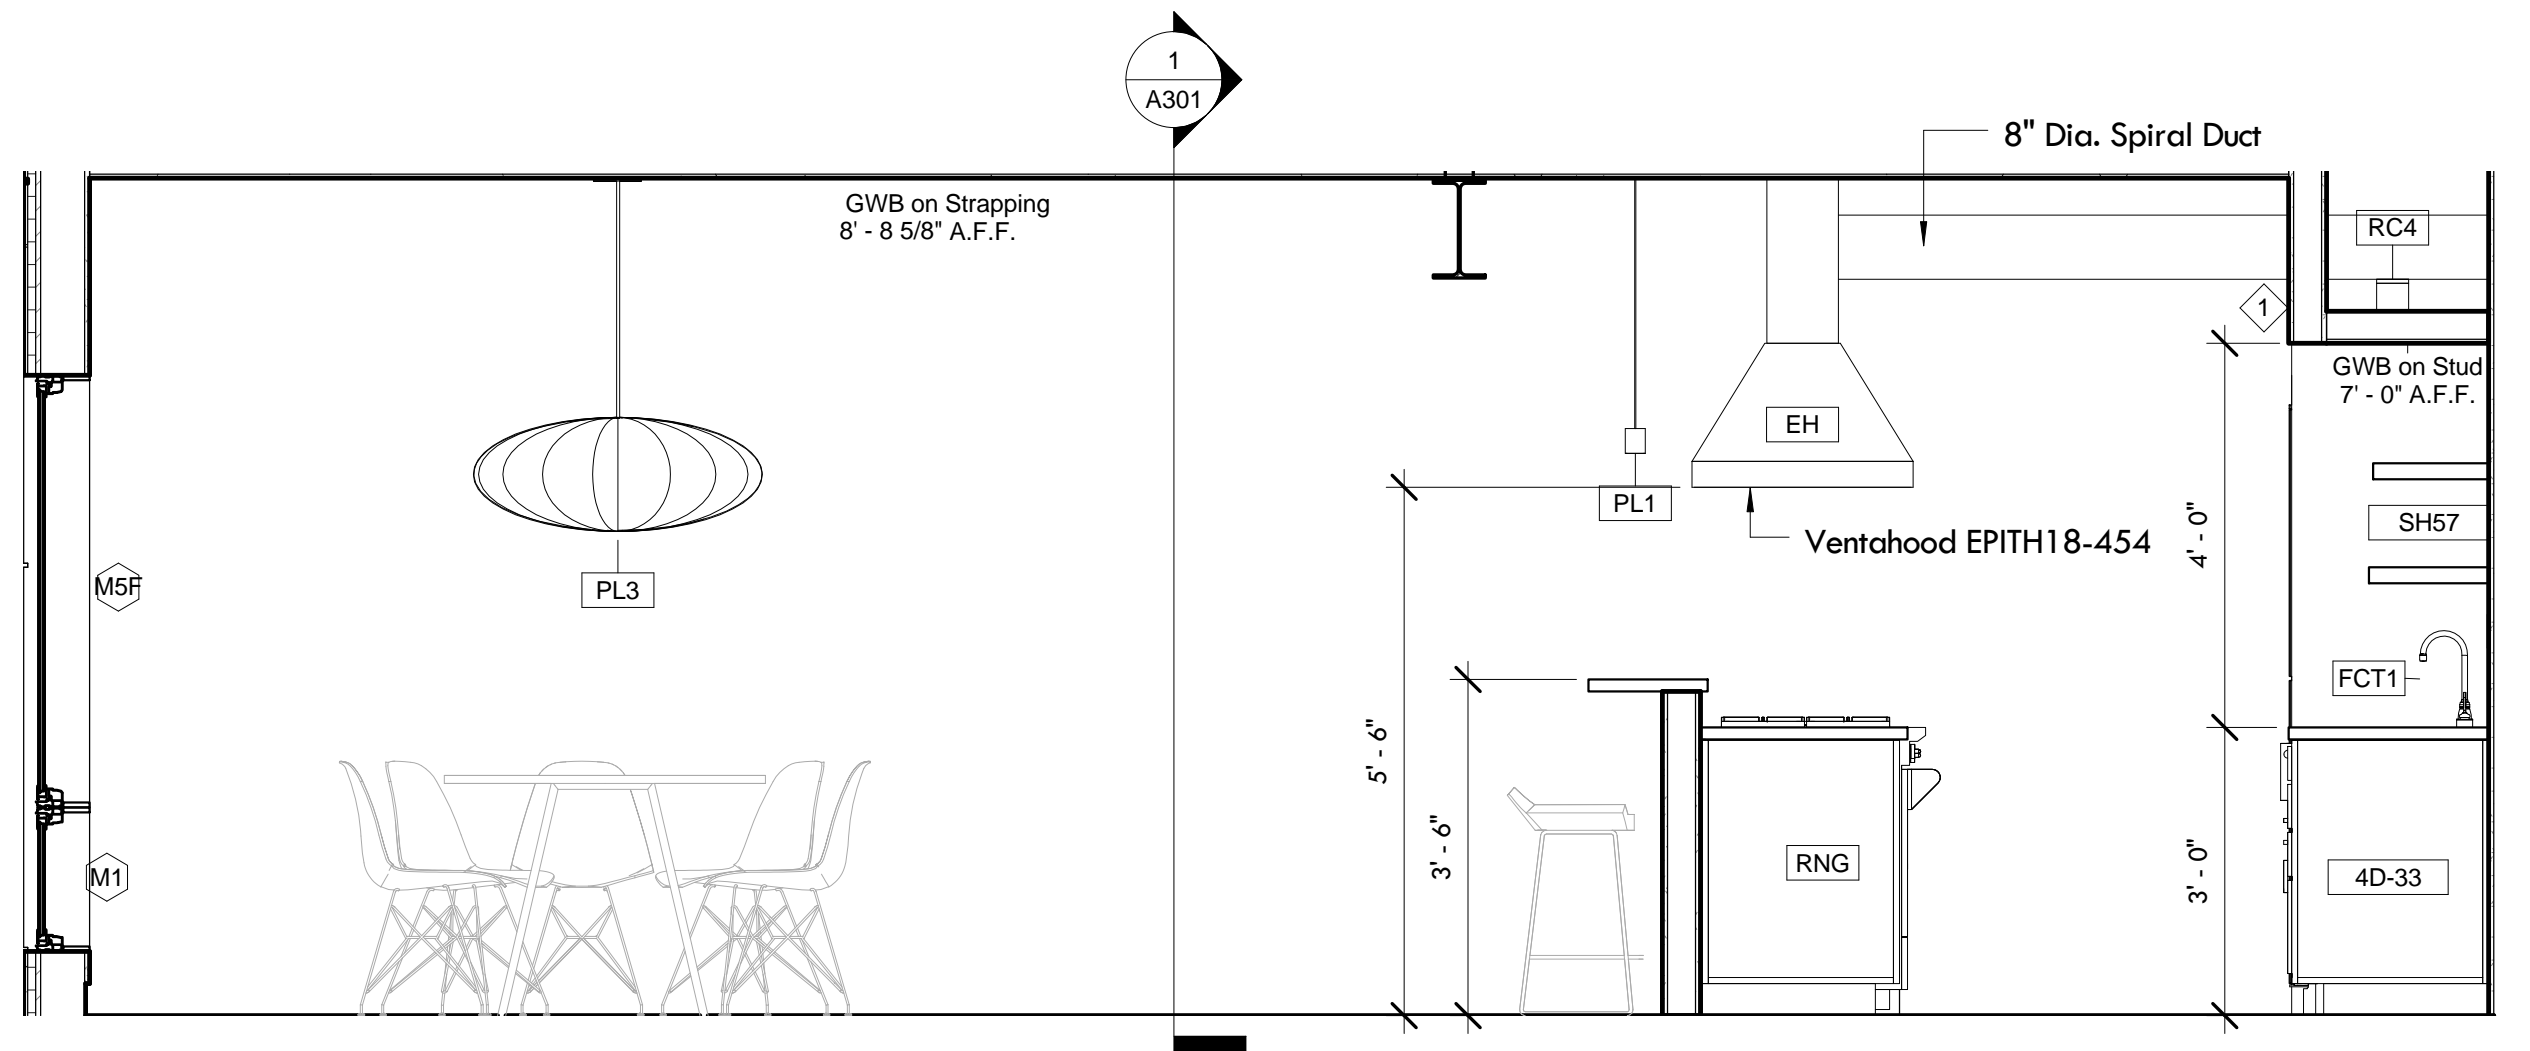

1 Kitchen - Section/Fireplace
1/2" = 1'-0"

3 Kitchen 1

2 Kitchen - Section 2
1/2" = 1'-0"

4 Kitchen 2

Appliance Schedule

Type Mark	Specification	Manufacturer	Model	Color/Type	Comments
DW	Dishwasher	Bosch	SHP65T55UC	Stainless Steel	
EH	Exhaust Hood	Ventahood	EPITH18-454	Stainless Steel	54" - 1100cfm - coordinate with MEP
GD	Garbage Disposal	Waste King	Legend 8000	1 HP Legend Series Garbage Disposer	control switch on wall
GDO	Garage Door Opener	LiftMaster	G35851S	Residential-3/4 HP Belt Drive Garage Door Opener	
L1061	Refrigerator	Leibherr	1061	Stainless Steel	
L1410	Refrig/Freezer	Leibherr	1410	Stainless Steel	
MW	Microwave Oven				by Owner
RNG	Range	BlueStar	48" RNB	Blue (Standard Color)	