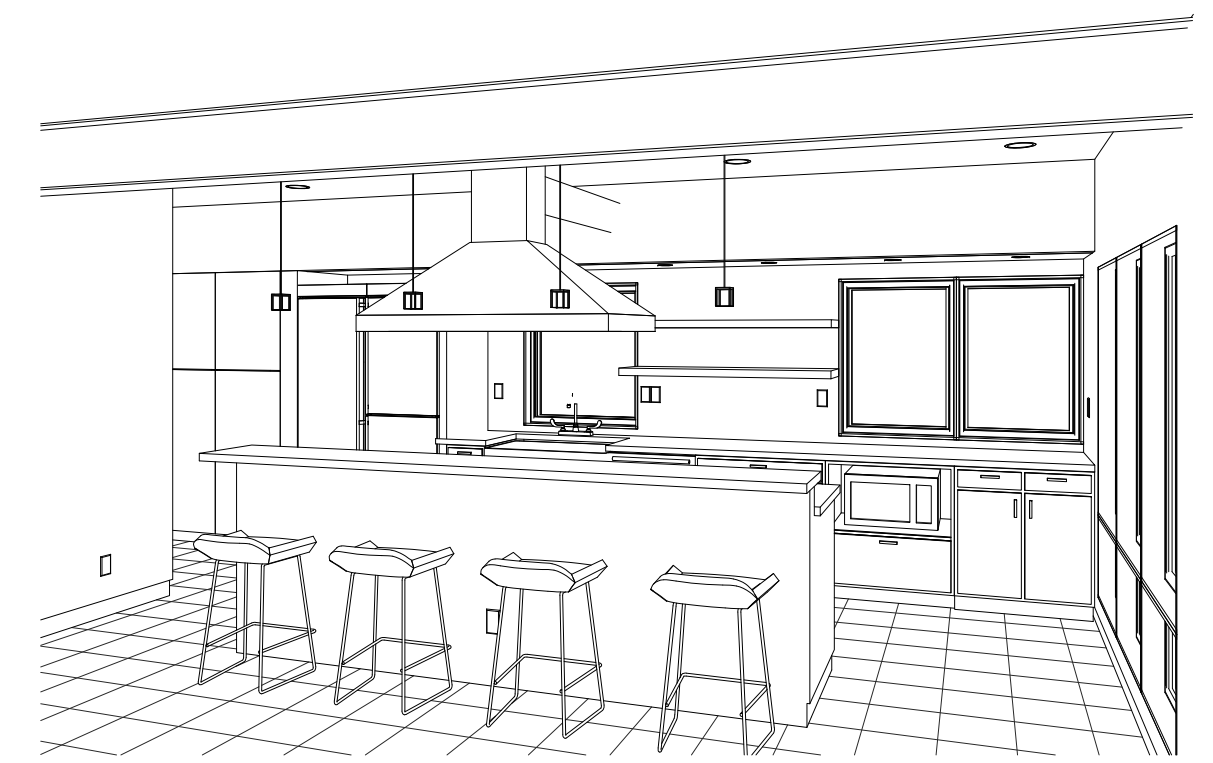

1 Kitchen - Section/Fireplace
1/2" = 1'-0"

3 Kitchen 1

2 Kitchen - Section 2
1/2" = 1'-0"

4 Kitchen 2

Appliance Schedule

Type Mark	Specification	Manufacturer	Model	Color/Type	Comments
DW	Dishwasher	Bosch	SHP65T55UC	Stainless Steel	
EH	Exhaust Hood	Ventahood	EPITH18-454	Stainless Steel	54" - 1100cfm - coordinate with MEP
GD	Garbage Disposal	Waste King	Legend 8000	1 HP Legend Series Garbage Disposer	control switch on wall
GDO	Garage Door Opener	LiftMaster	G35851S	Residential-3/4 HP Belt Drive Garage Door Opener	
L1061	Refrigerator	Leibherr	1061	Stainless Steel	
L1410	Refrig/Freezer	Leibherr	1410	Stainless Steel	
MW	Microwave Oven				by Owner
RNG	Range	BlueStar	48" RNB	Blue (Standard Color)	