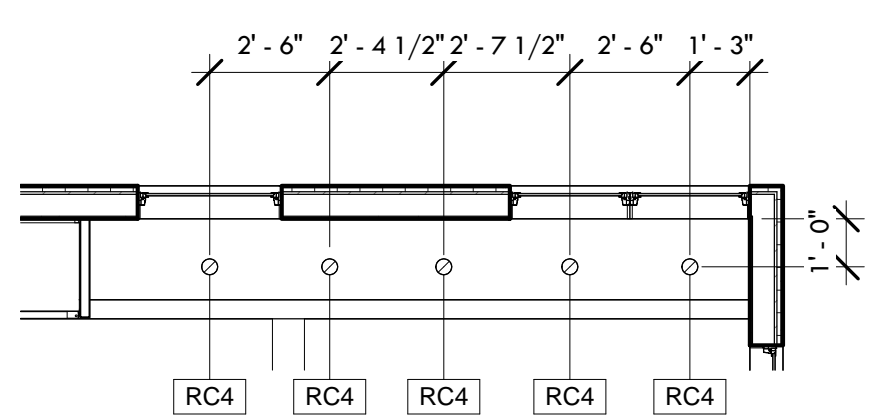

1 01 First
1/4" = 1'-0"

2 Kitchen Soffit RCP
1/4" = 1'-0"

Bean/Kerekes Residence
114 Mackworth Street, Portland, Maine

First Floor Ceiling Plan

Project number 2014-19
Date 8.19.14

A111

© 2014 Paul Lewandowski