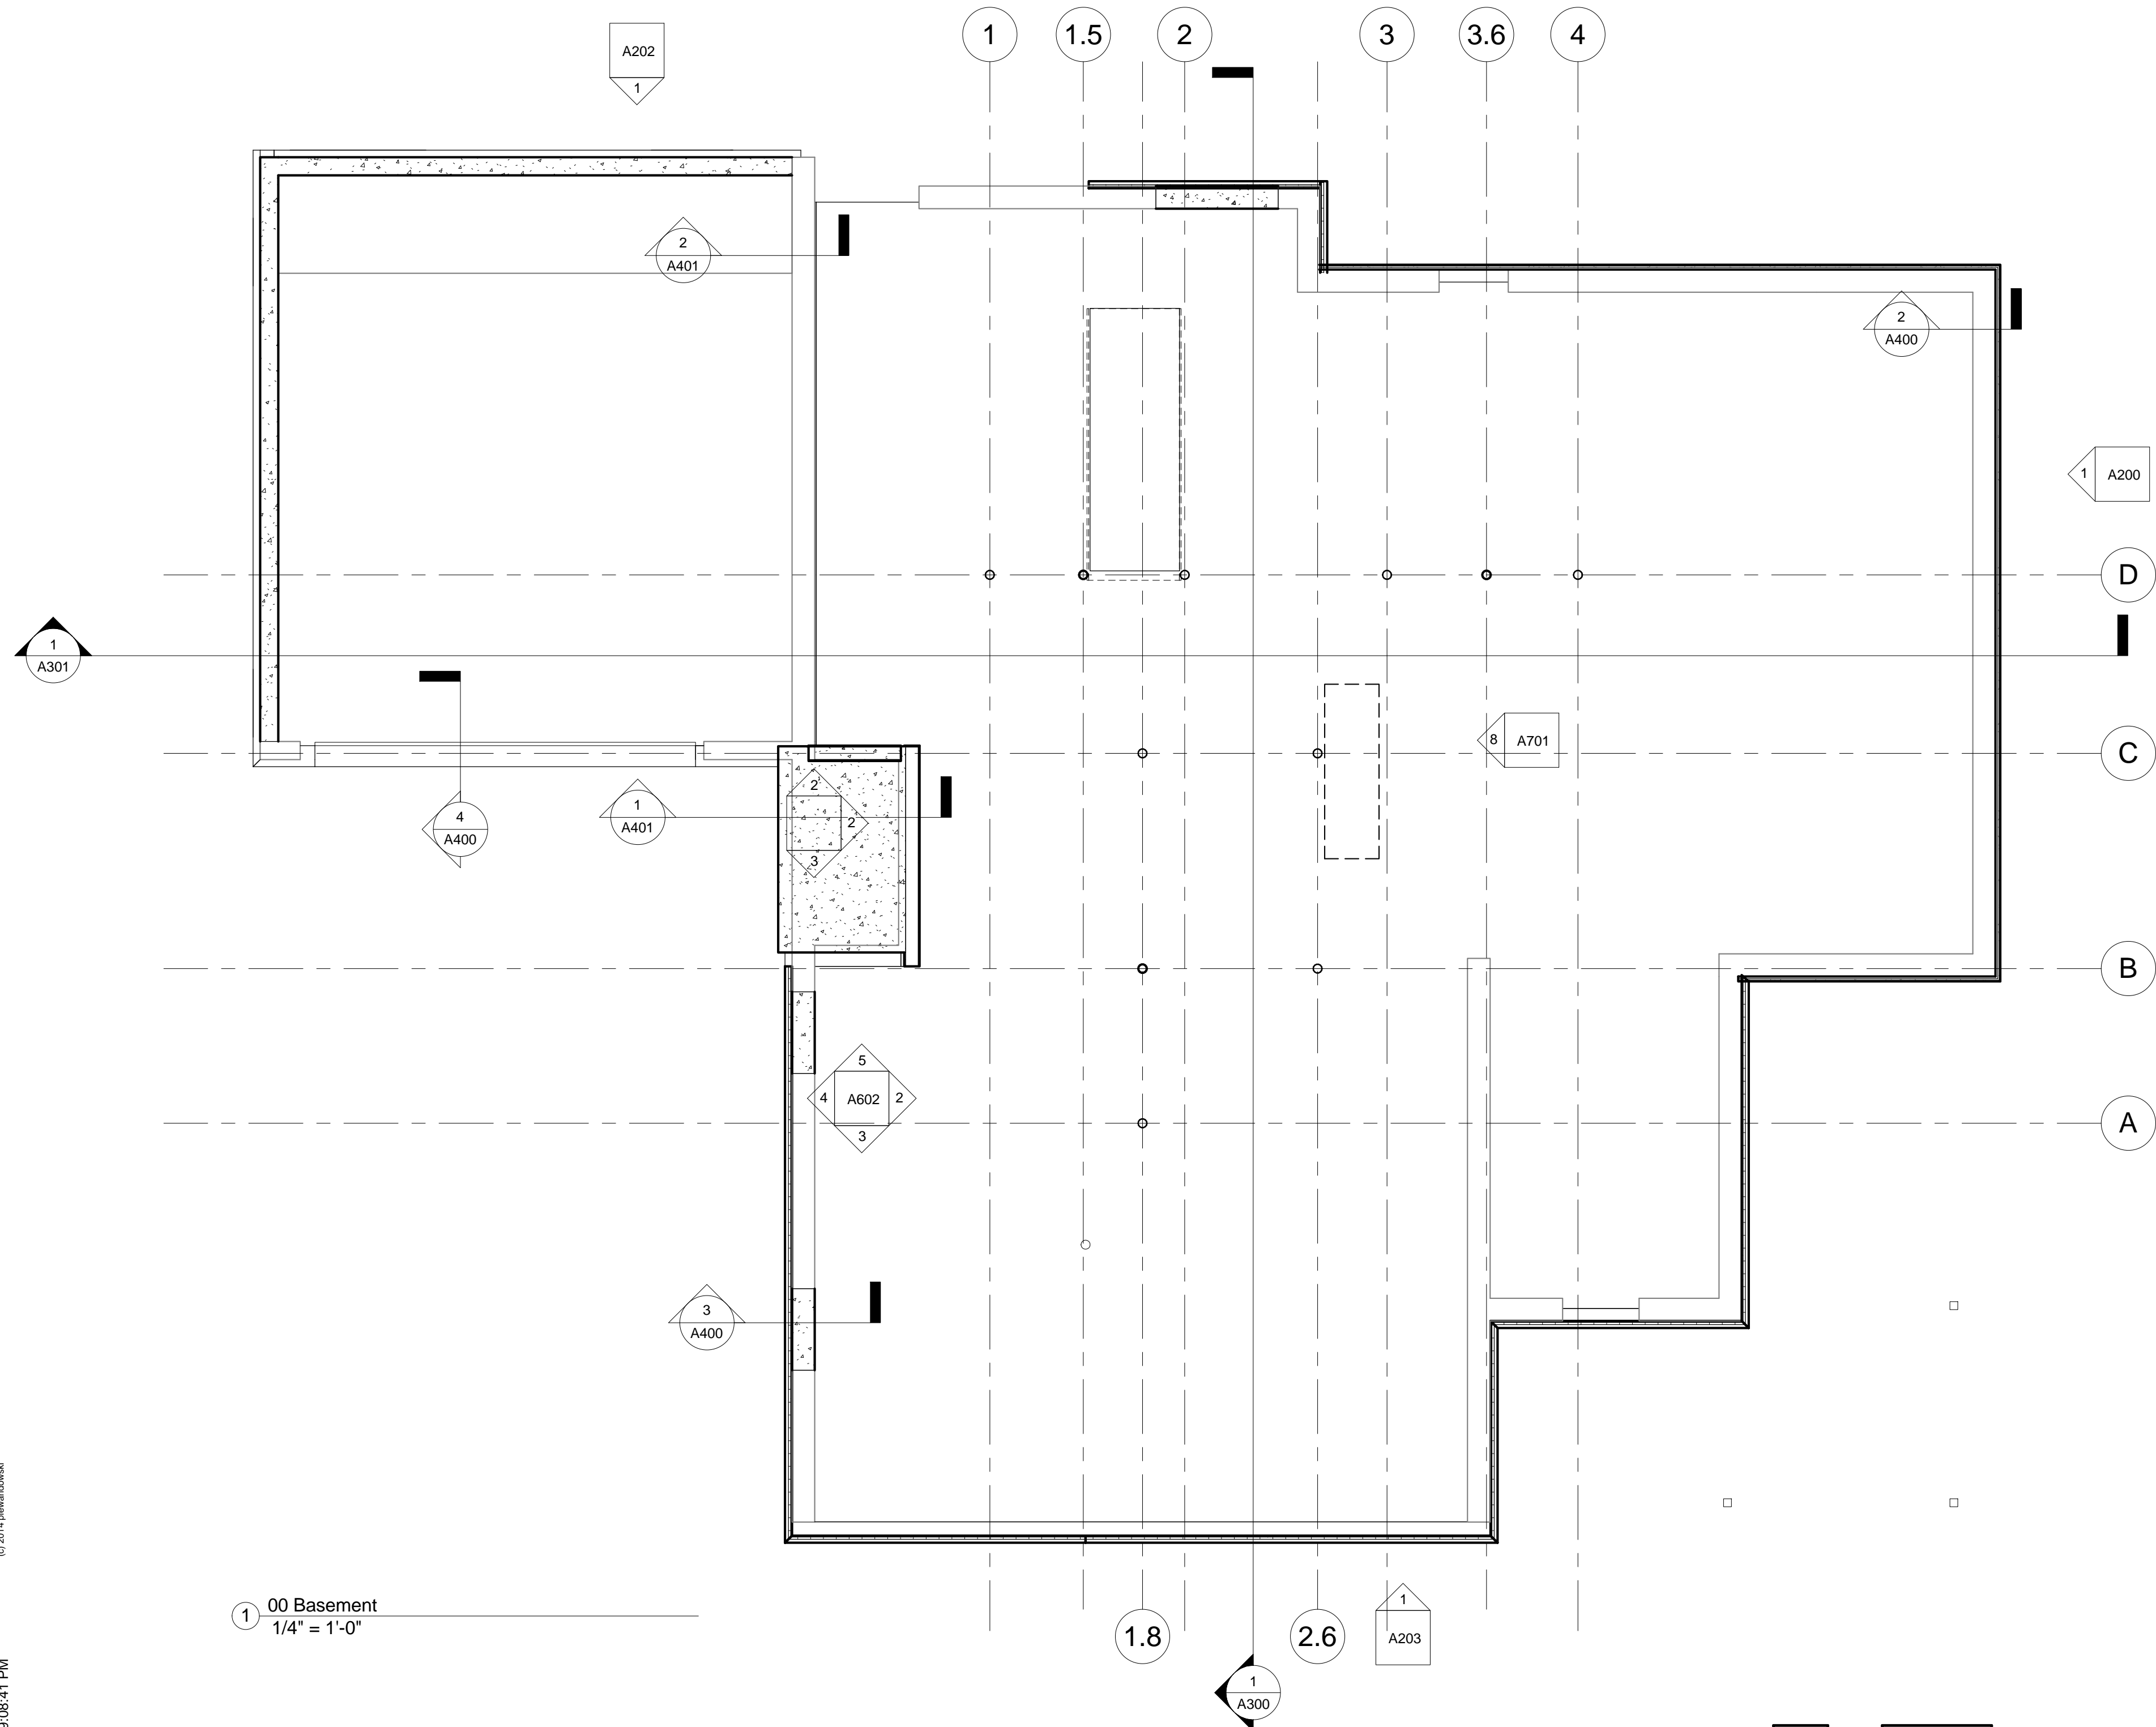

© 2014 Paul Lewandowski

8/19/2014 9:08:41 PM

-paul lewandowski AIA
116 Clark Street, Portland, ME 04102
207.712.7362
pr.lewandowski@gmail.com

Bean/Kerekes Residence
114 Mackworth Street, Portland, Maine

1 00 Basement
1/4" = 1'-0"

Basement Ceiling Plan

Project number 2014-19
Date 8.19.14

A110

Scale 1/4" = 1'-0"