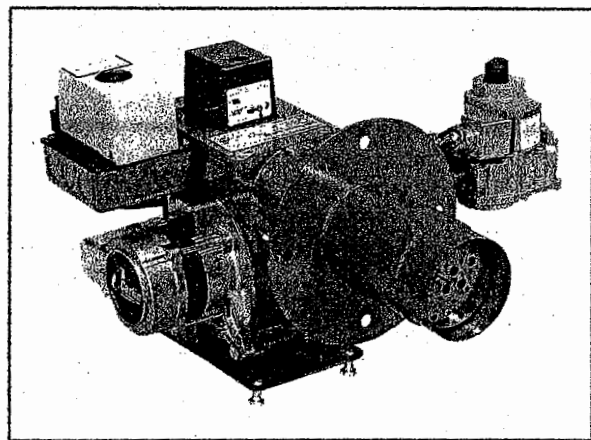

MODEL **EZ-Gas™**
Power Gas Burner

50,000 TO 275,000 BTUH

The IDEAL
burner
for even the
toughest
applications

CARLIN. THE TECHNOLOGY LEADER.