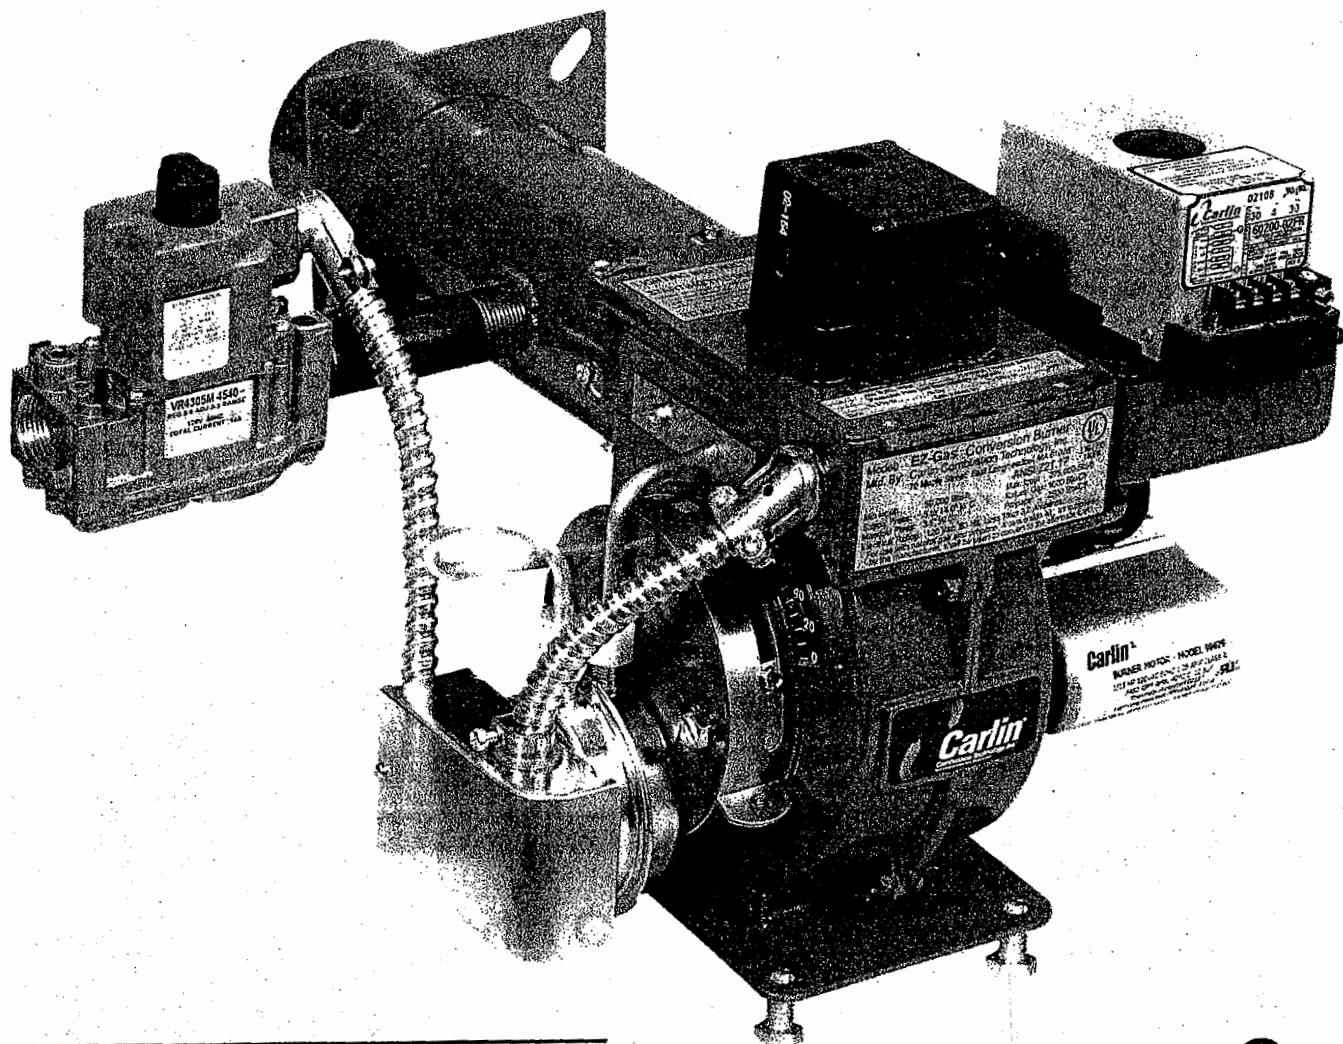

MODEL **EZ-Gas™**
Power Gas Burner

50,000 TO 275,000 BTUH

The IDEAL
burner
for even the
toughest
applications

CARLIN. THE TECHNOLOGY LEADER.