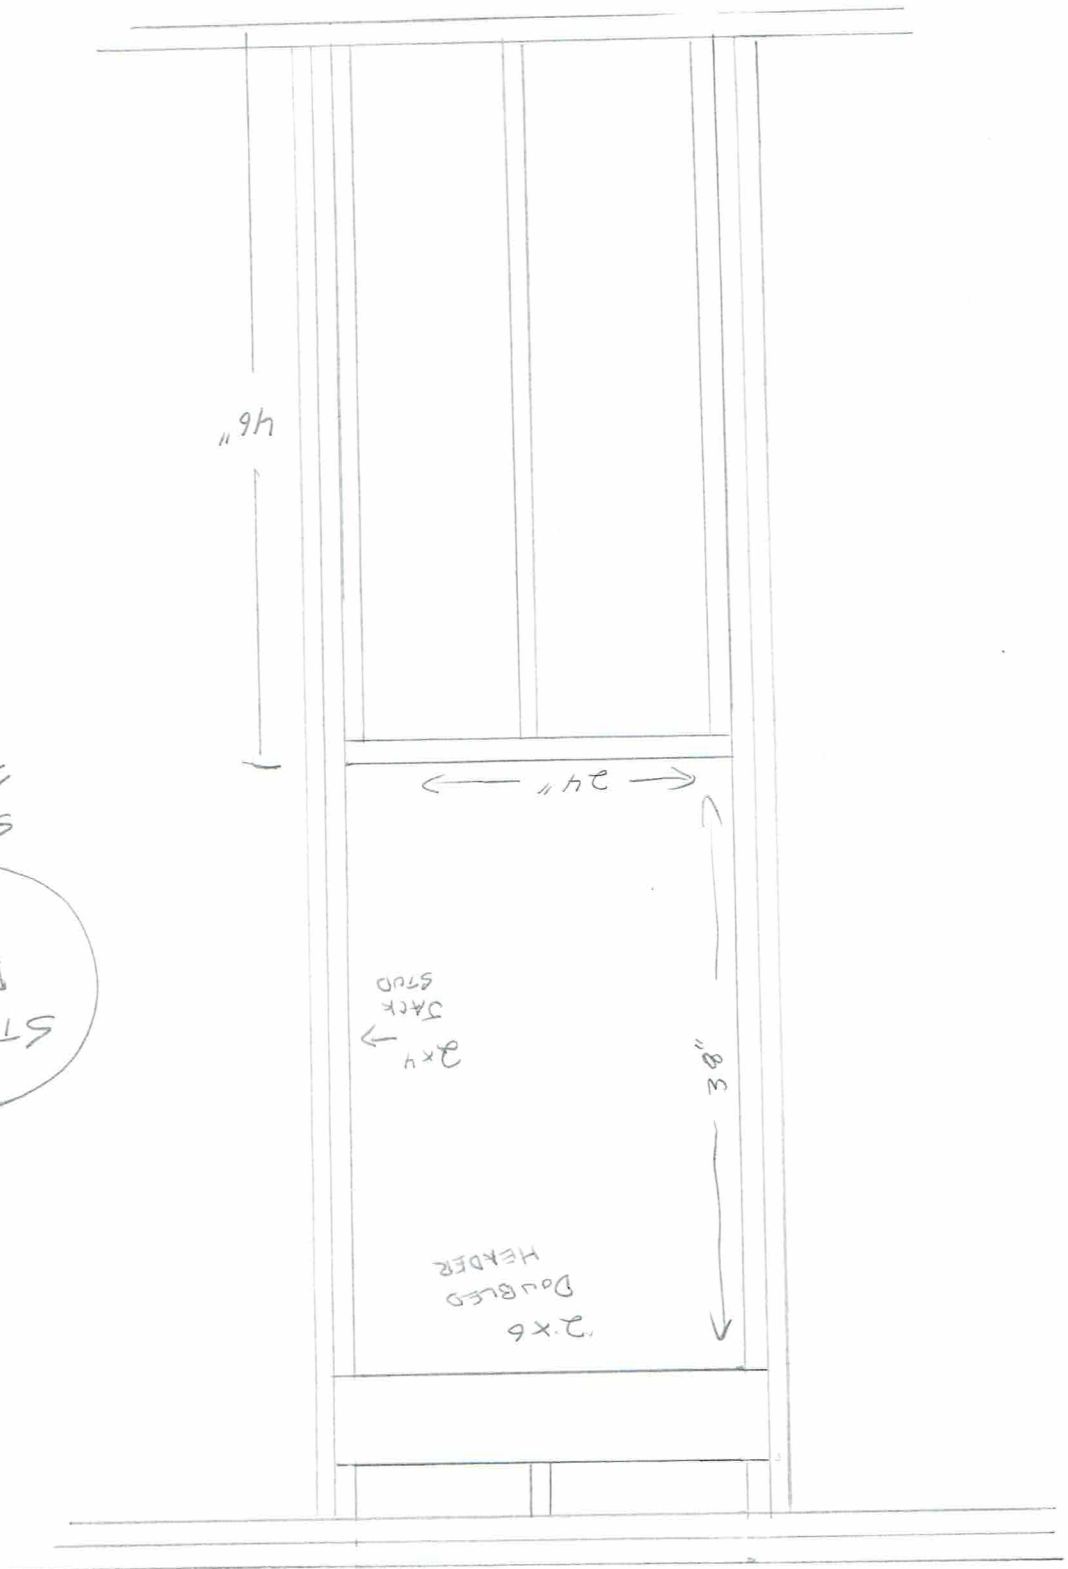

SOUTH WALL KITCHEN  
FRAMING DETAIL

STRUCTURAL  
DETAIL  
2"  
SCALE  
1" = 2'