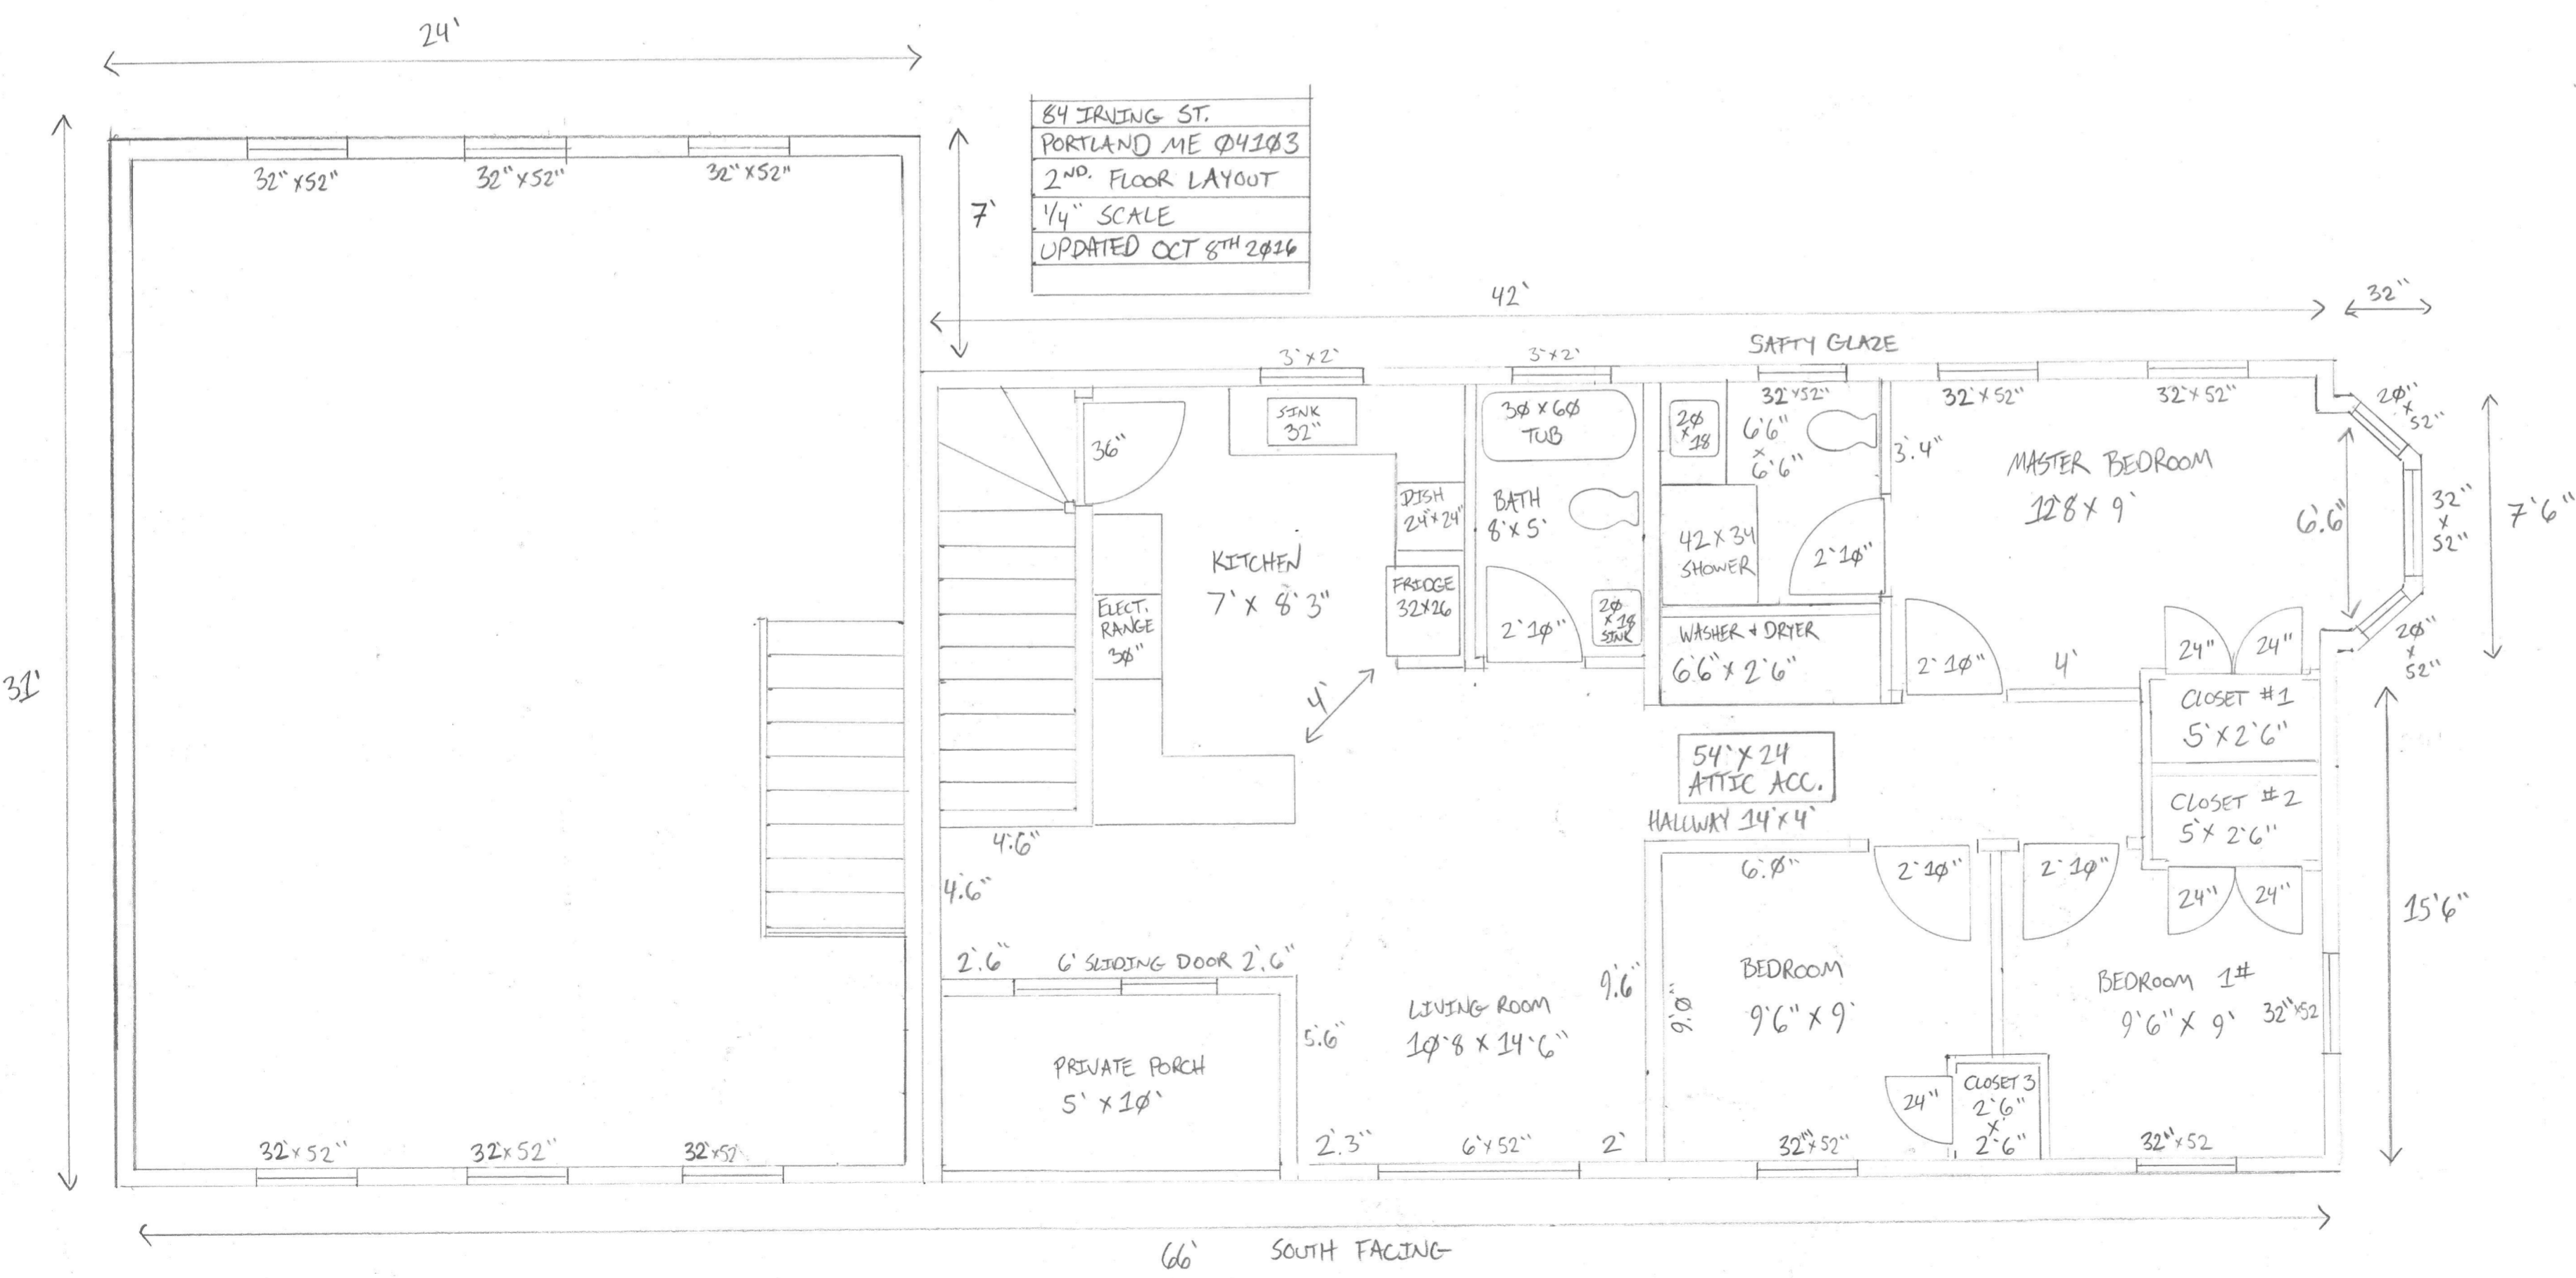

84 IRVING ST.
 PORTLAND ME 04103
 2ND. FLOOR LAYOUT
 1/4" SCALE
 UPDATED OCT 8TH 2016

66' SOUTH FACING