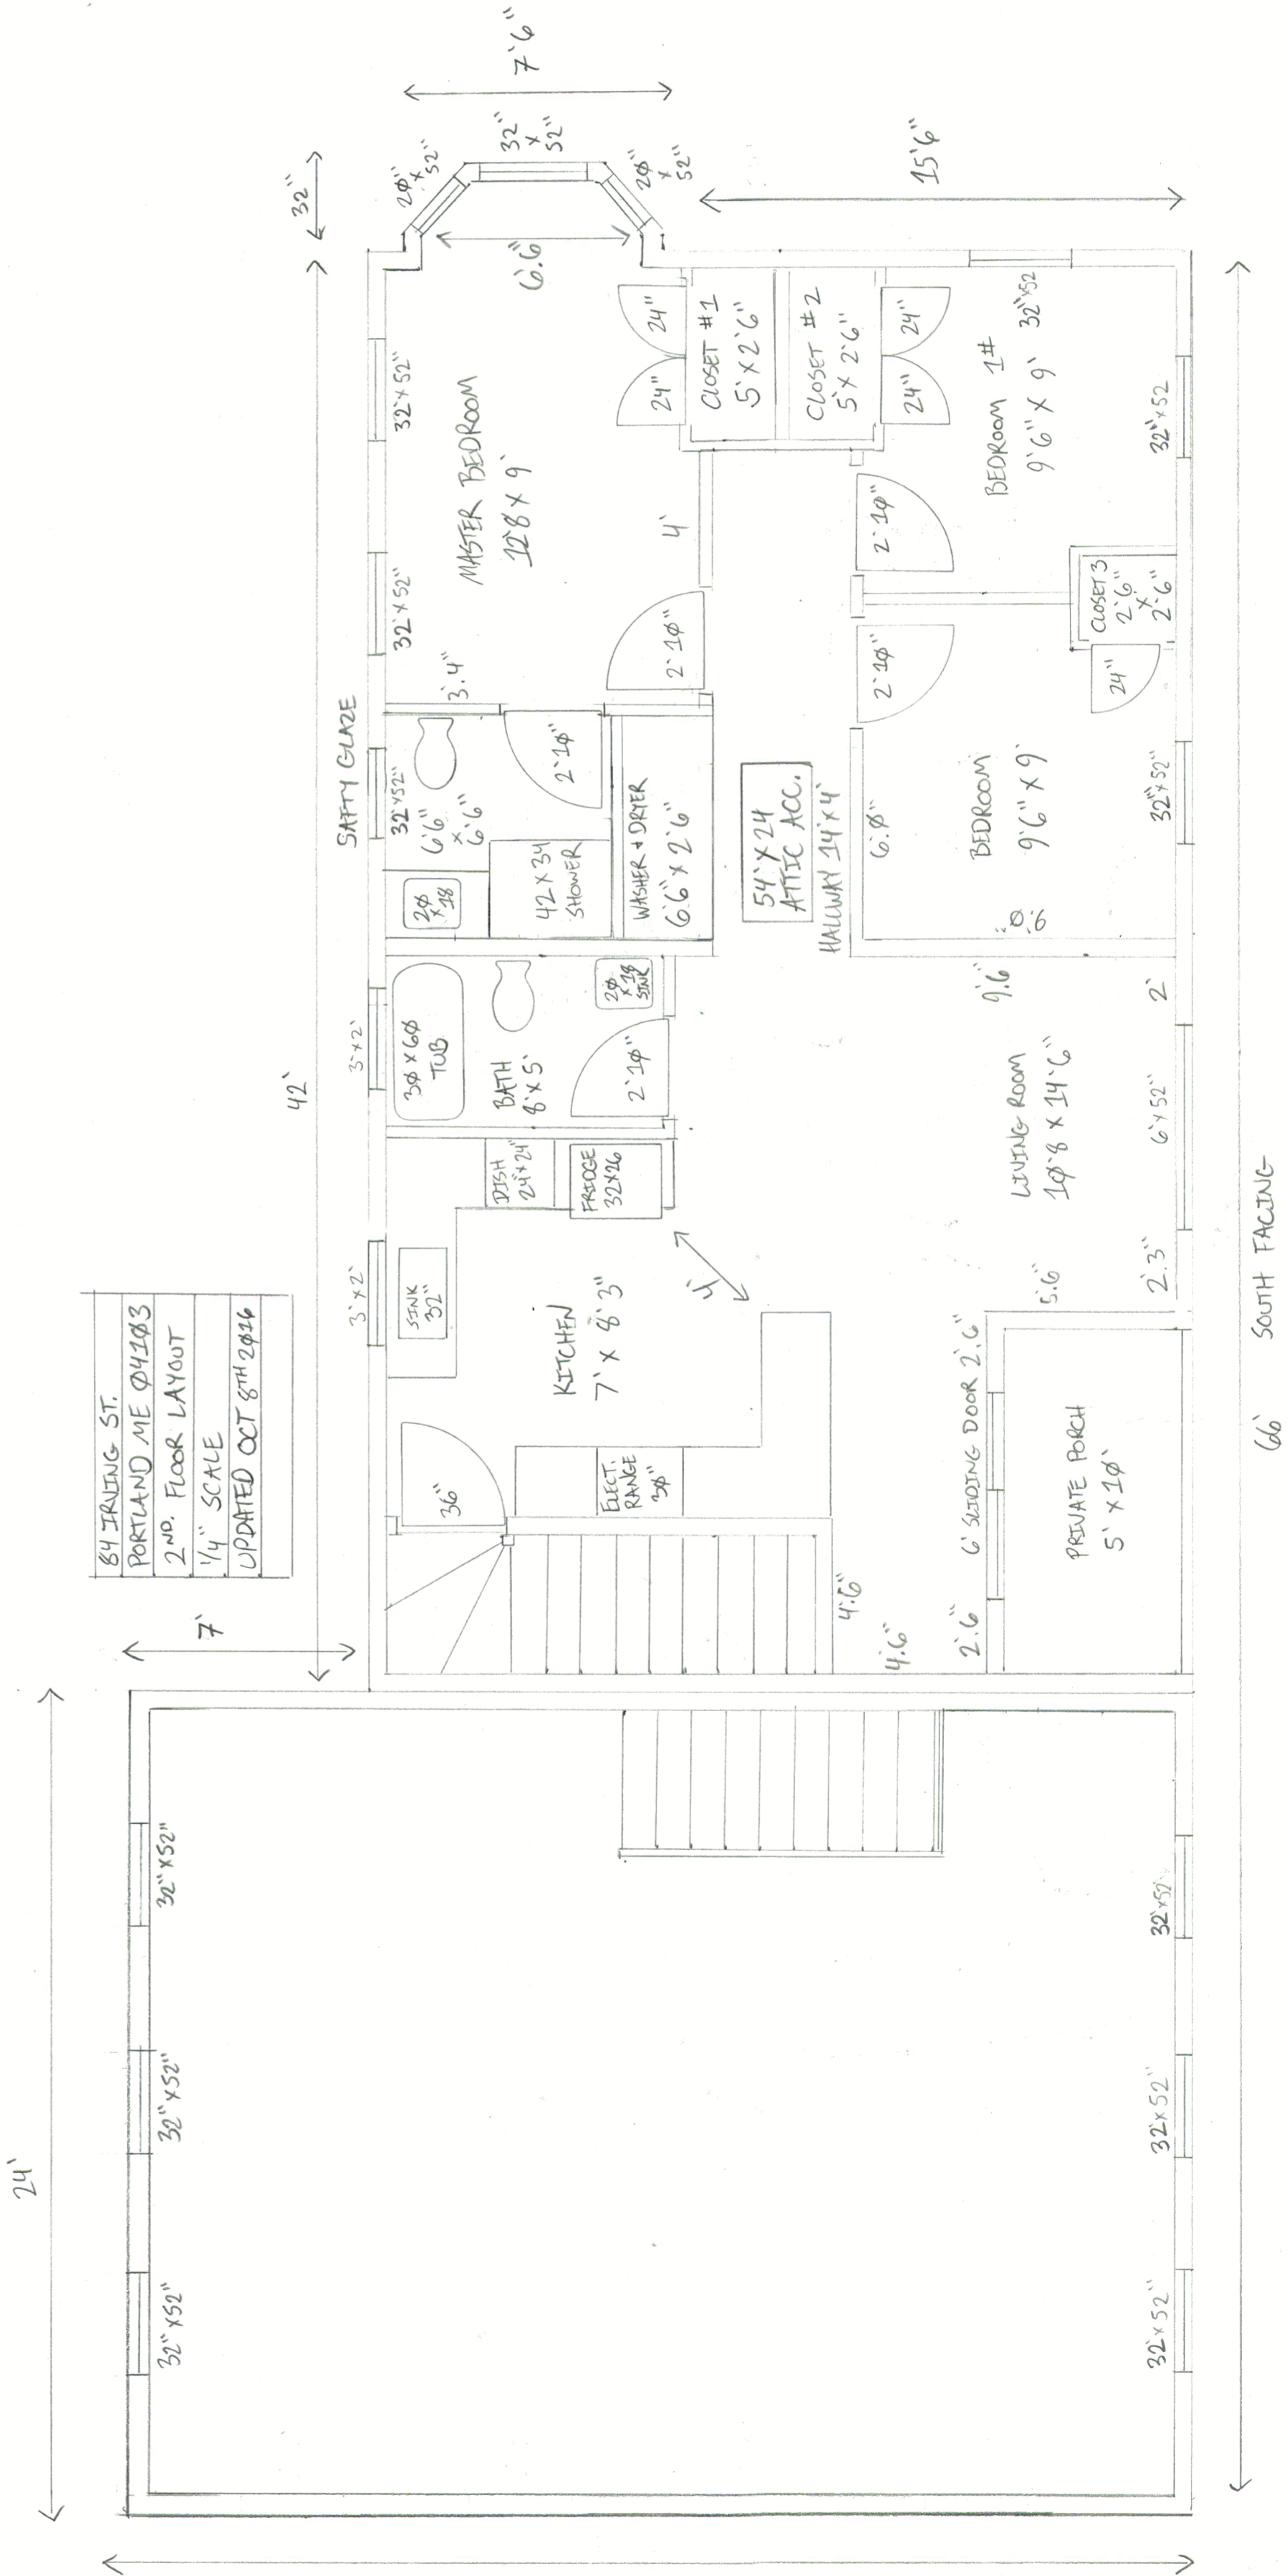

84 IRVING ST.  
 PORTLAND ME 04103  
 2ND FLOOR LAYOUT  
 1/4" SCALE  
 UPDATED OCT 8TH 2016

66' SOUTH FACING