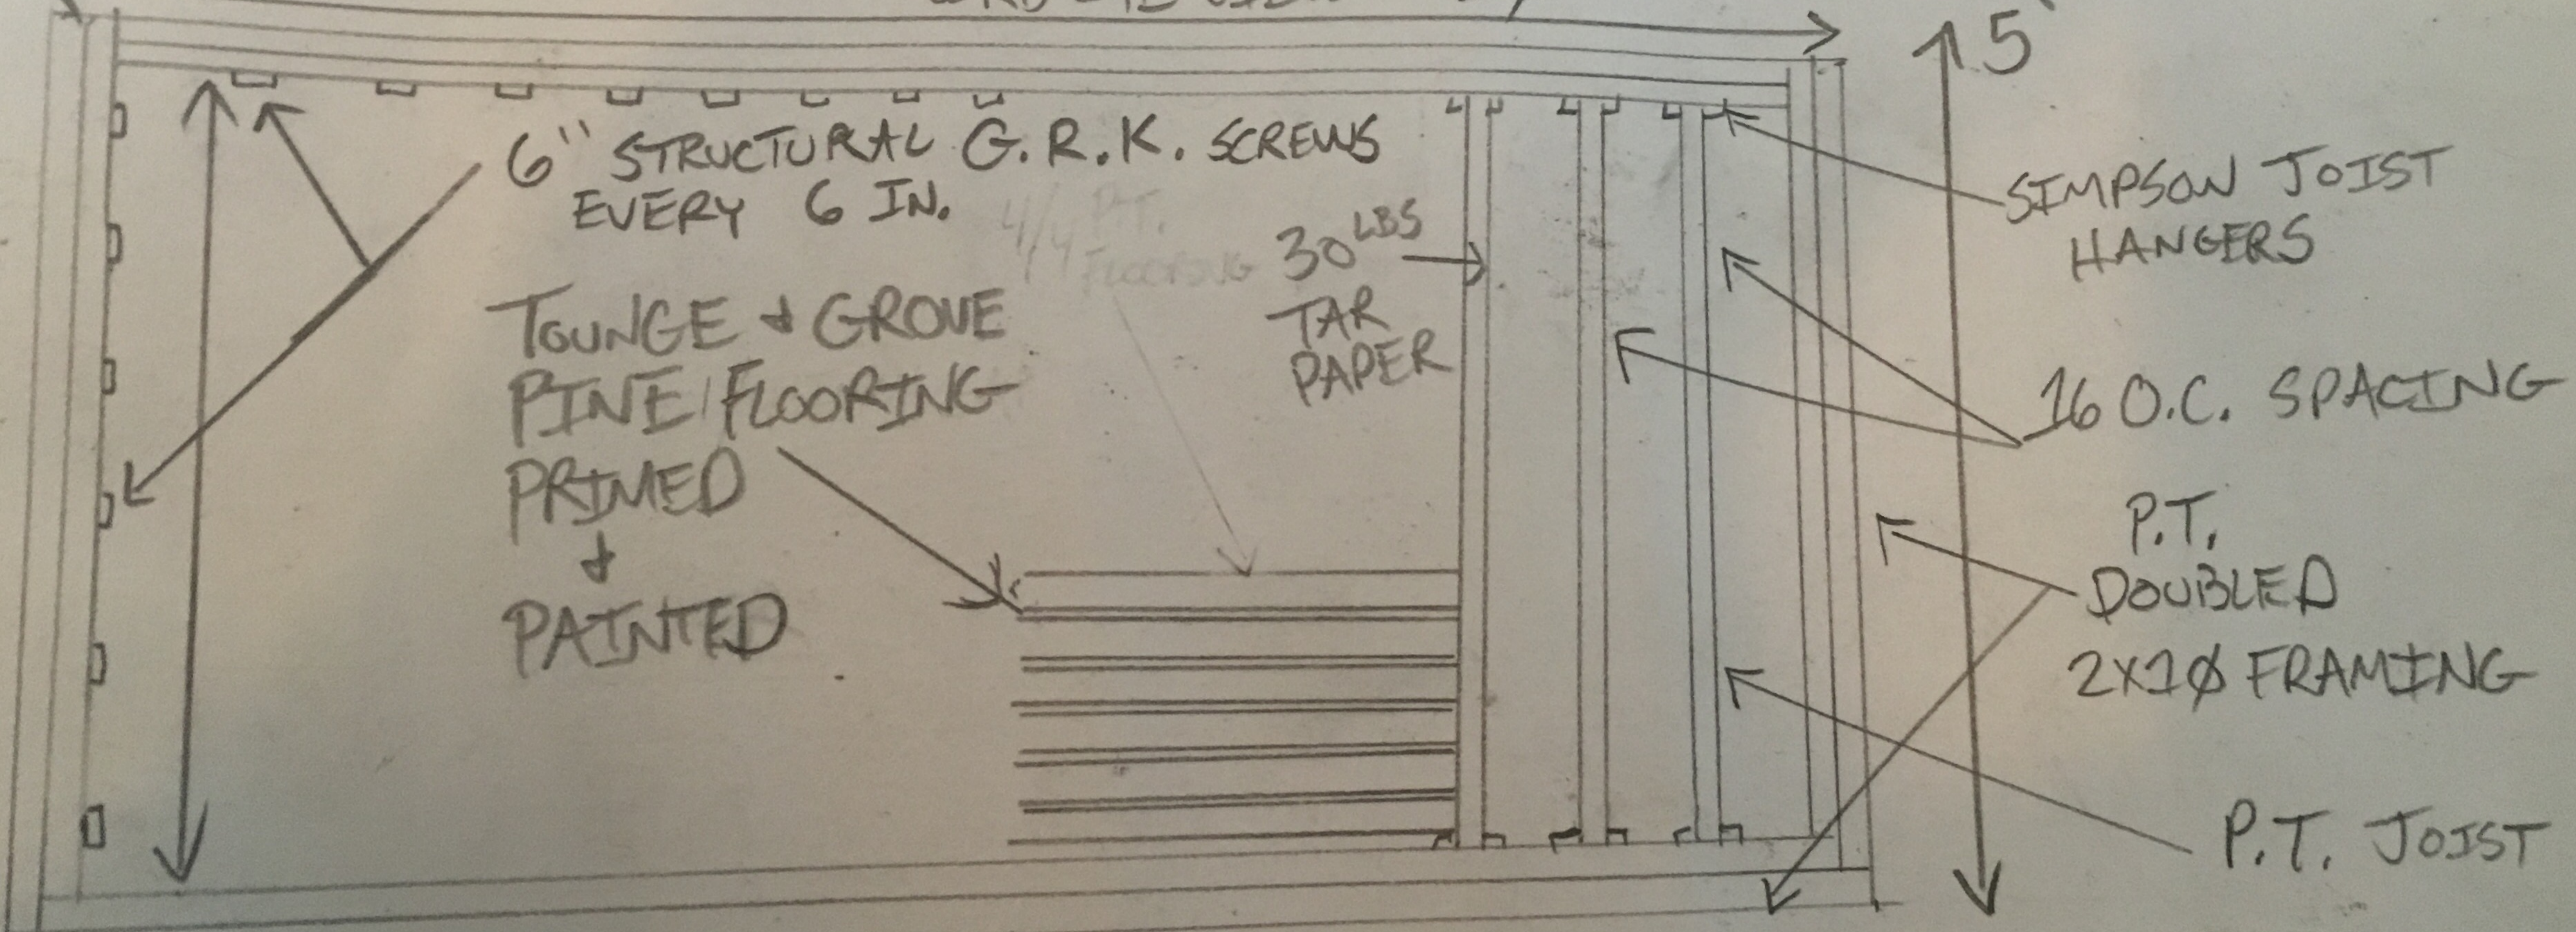

BIRD EYE VIEW 10'

1/2 SCALE FRONT PORCH FRAMING WITH PRESSURE TREATED LUMBER