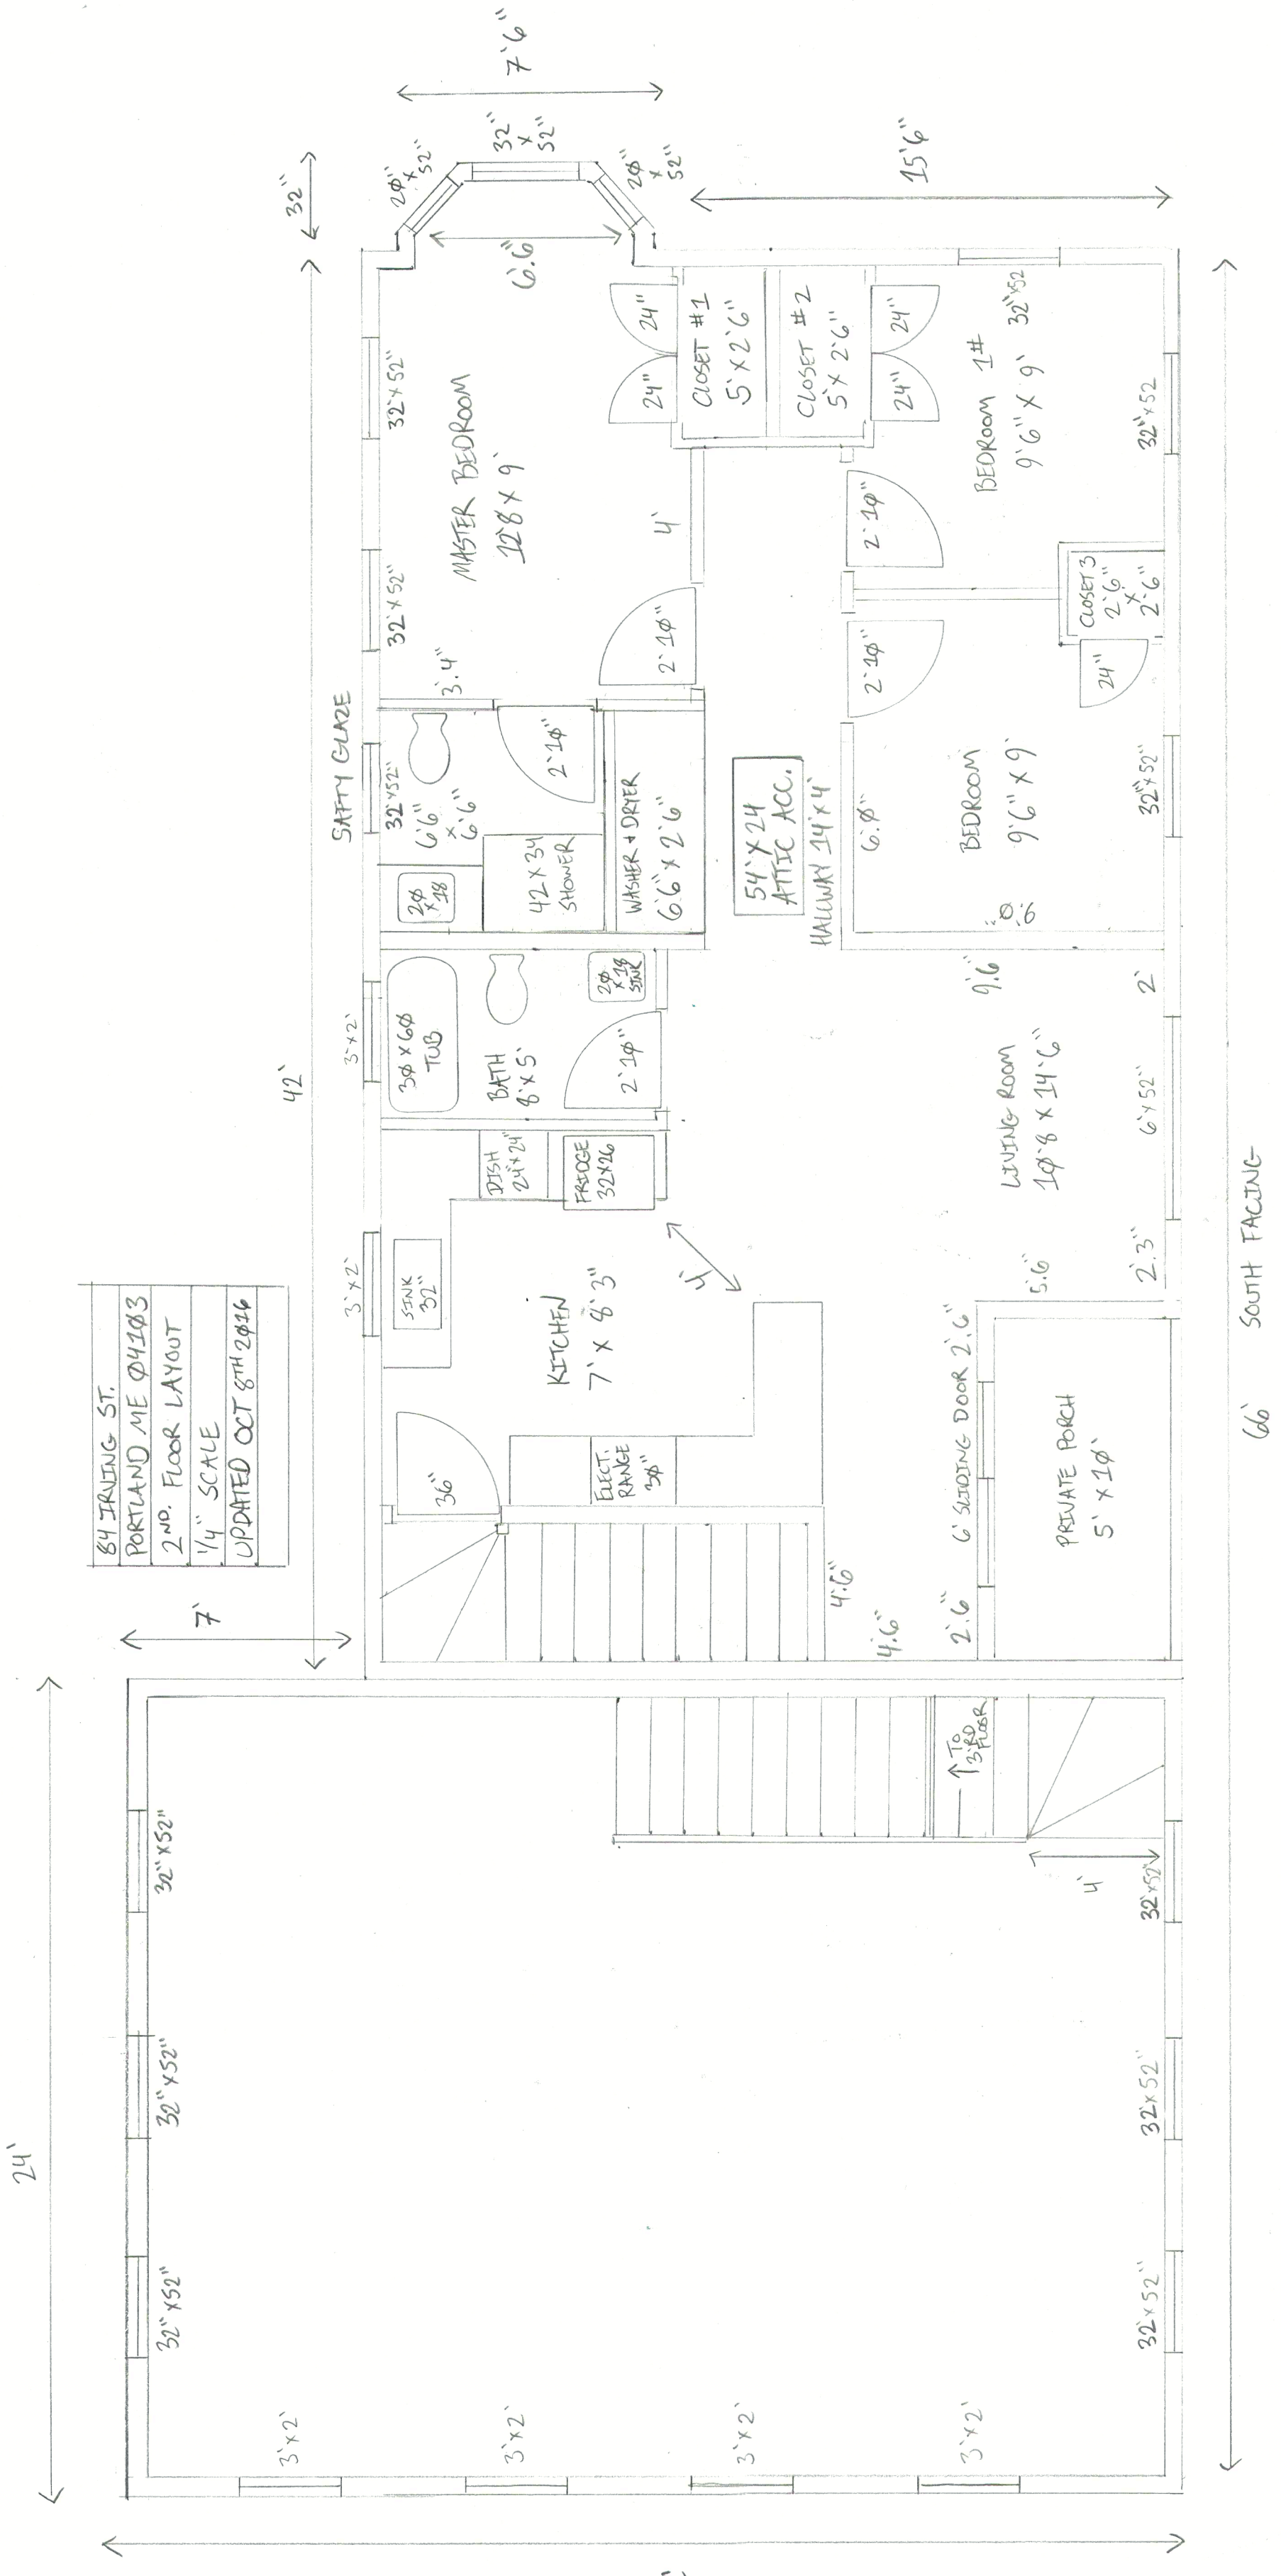

84 IRVING ST.
 PORTLAND ME 04103
 2ND FLOOR LAYOUT
 1/4" SCALE
 UPDATED OCT 8TH 2016

66' SOUTH FACING

31