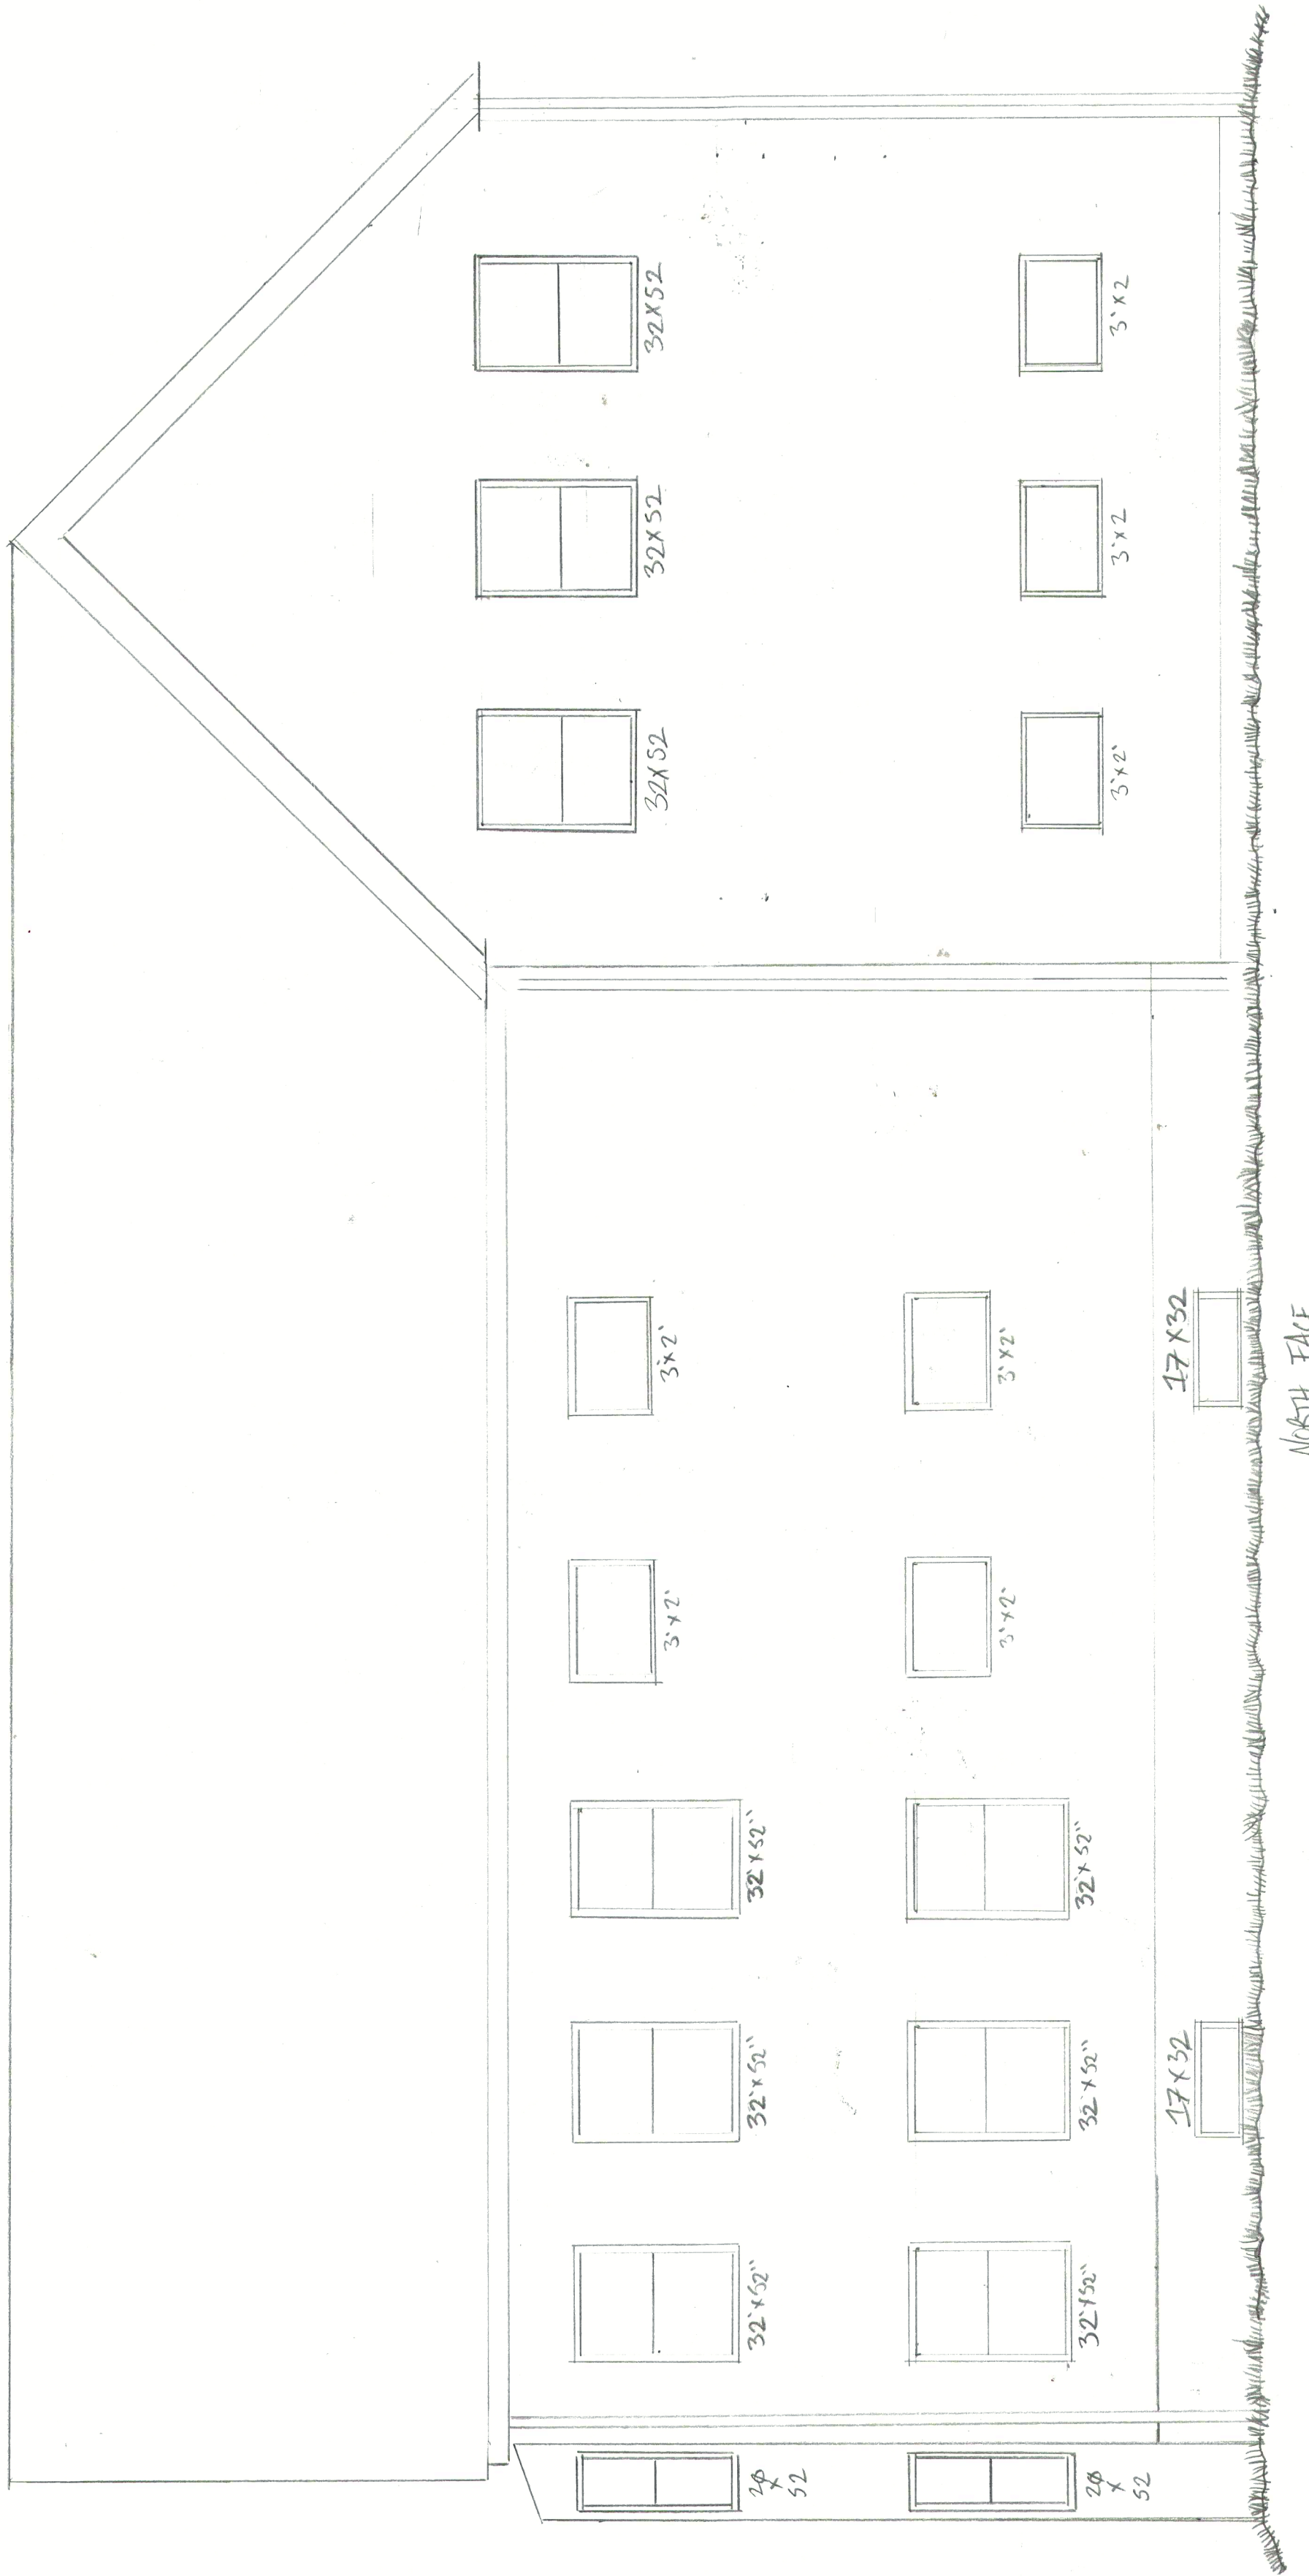

NORTH FACE ELEVATION  
54 IRVING ST. PORTLAND ME  
1/4 SCALE  
UPDATED OCT 8TH 2016

NORTH FACE