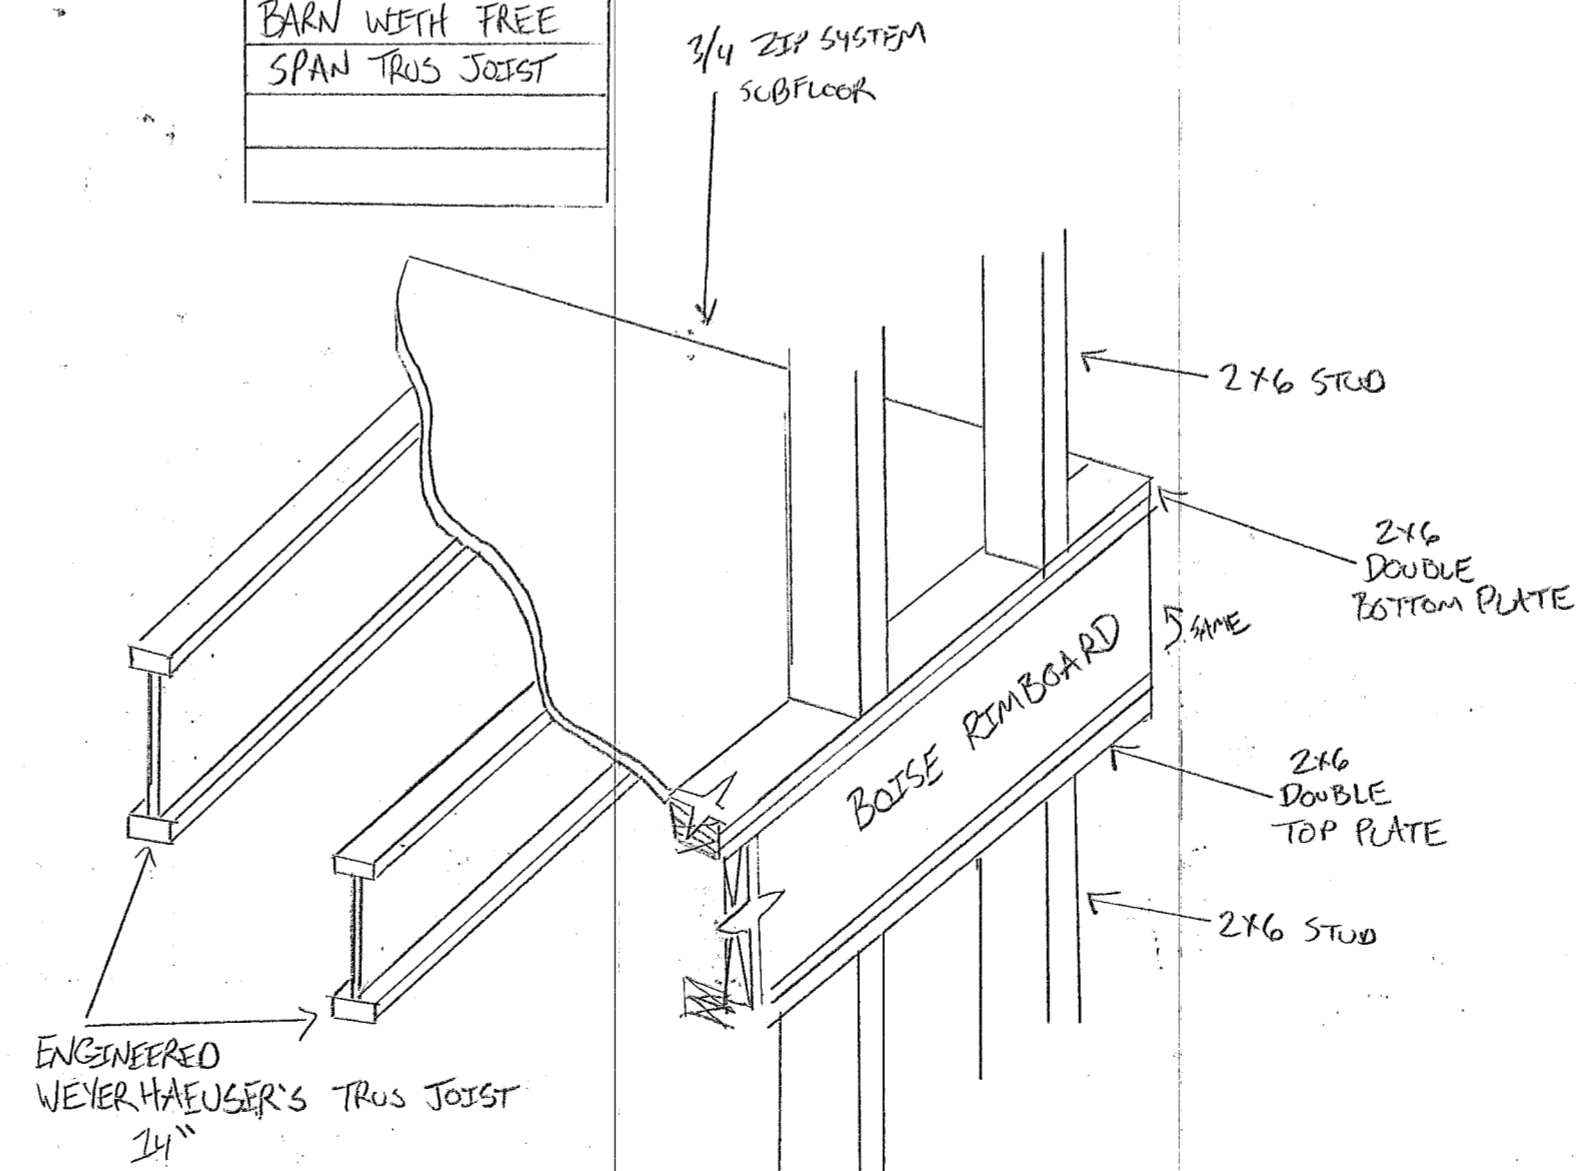

64 IRVING ST.  
PORTLAND ME 04103  
3RD 1/2 STORY OF  
BARN 1/4 SCALE

FRAMING DETAIL OF  
BARN WITH FREE  
SPAN TRUS JOIST

AVERAGE 2x6 EXTERIOR  
WALL BUILD OUT