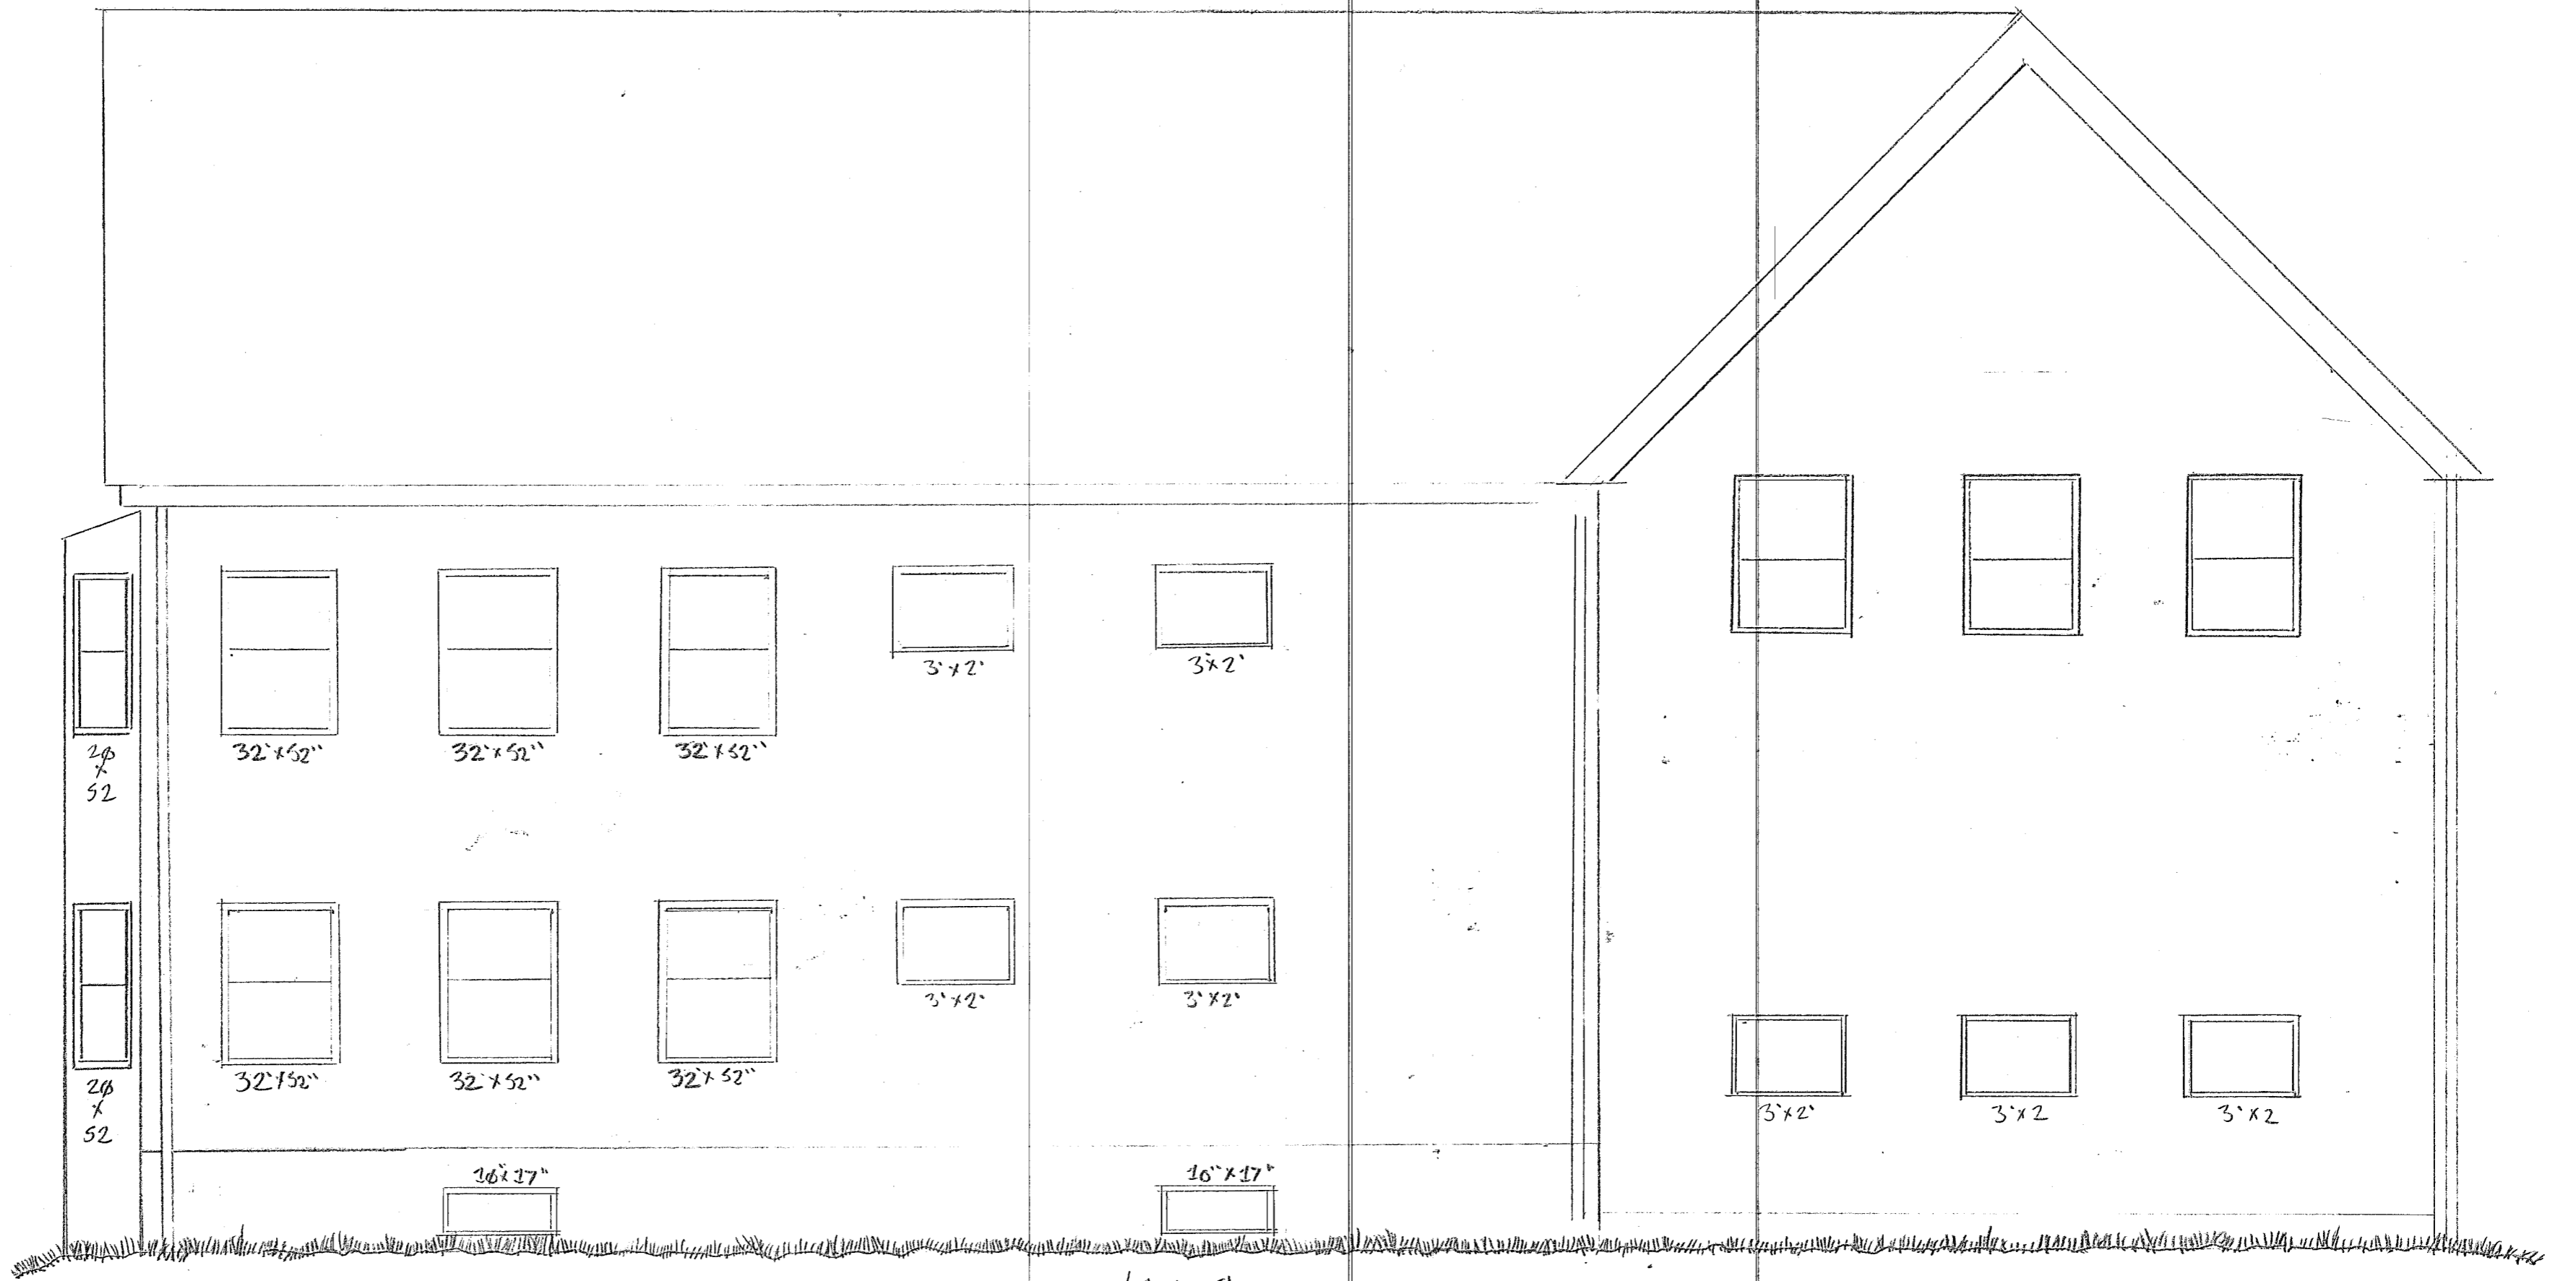

NORTH FACE ELEVATION
84 IRVING ST. PORTLAND ME
1/4 SCALE
UPDATED OCT 6TH 2006

NORTH FACE