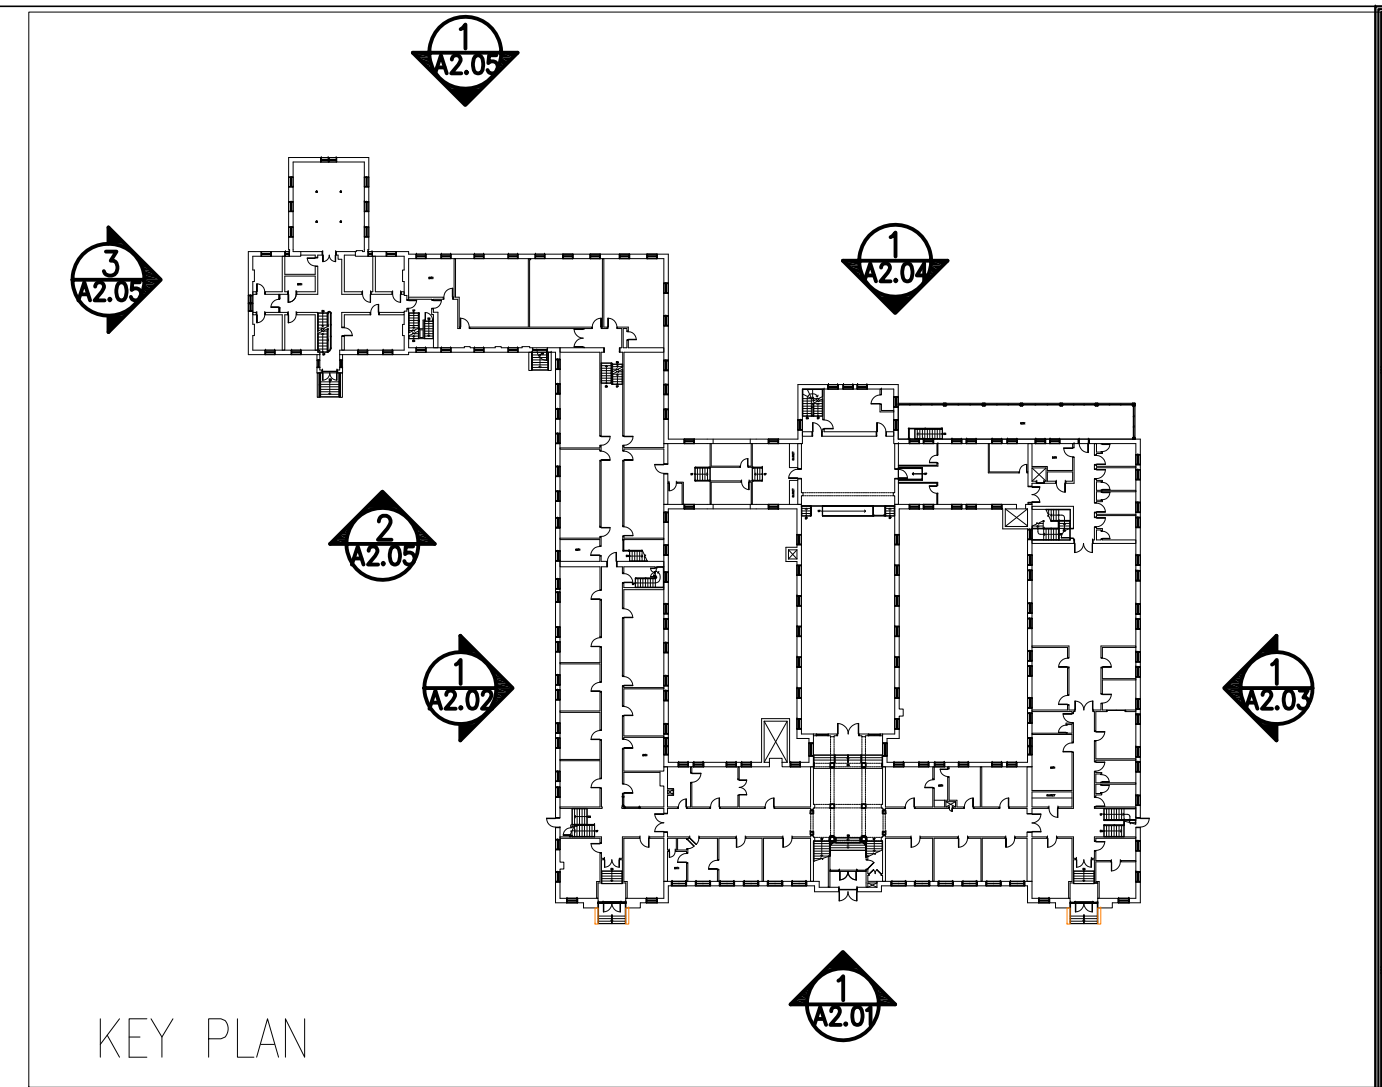

1 NORTH ELEVATION 2

2 WEST ELEVATION

3 SOUTH ELEVATION

Owner:	Developer:
Consulting Engineer:	
ARCHETYPE architects 48 Union Wharf Portland, Maine 04101 (207) 772-6022 Fax (207) 772-4056	
Project:	MOTHERHOUSE SENIOR HOUSING PORTLAND, MAINE
Revisions:	
Date:	23 Jun 2015
Scale:	1/8" = 1'-0"
ELEVATIONS	
A2.05	