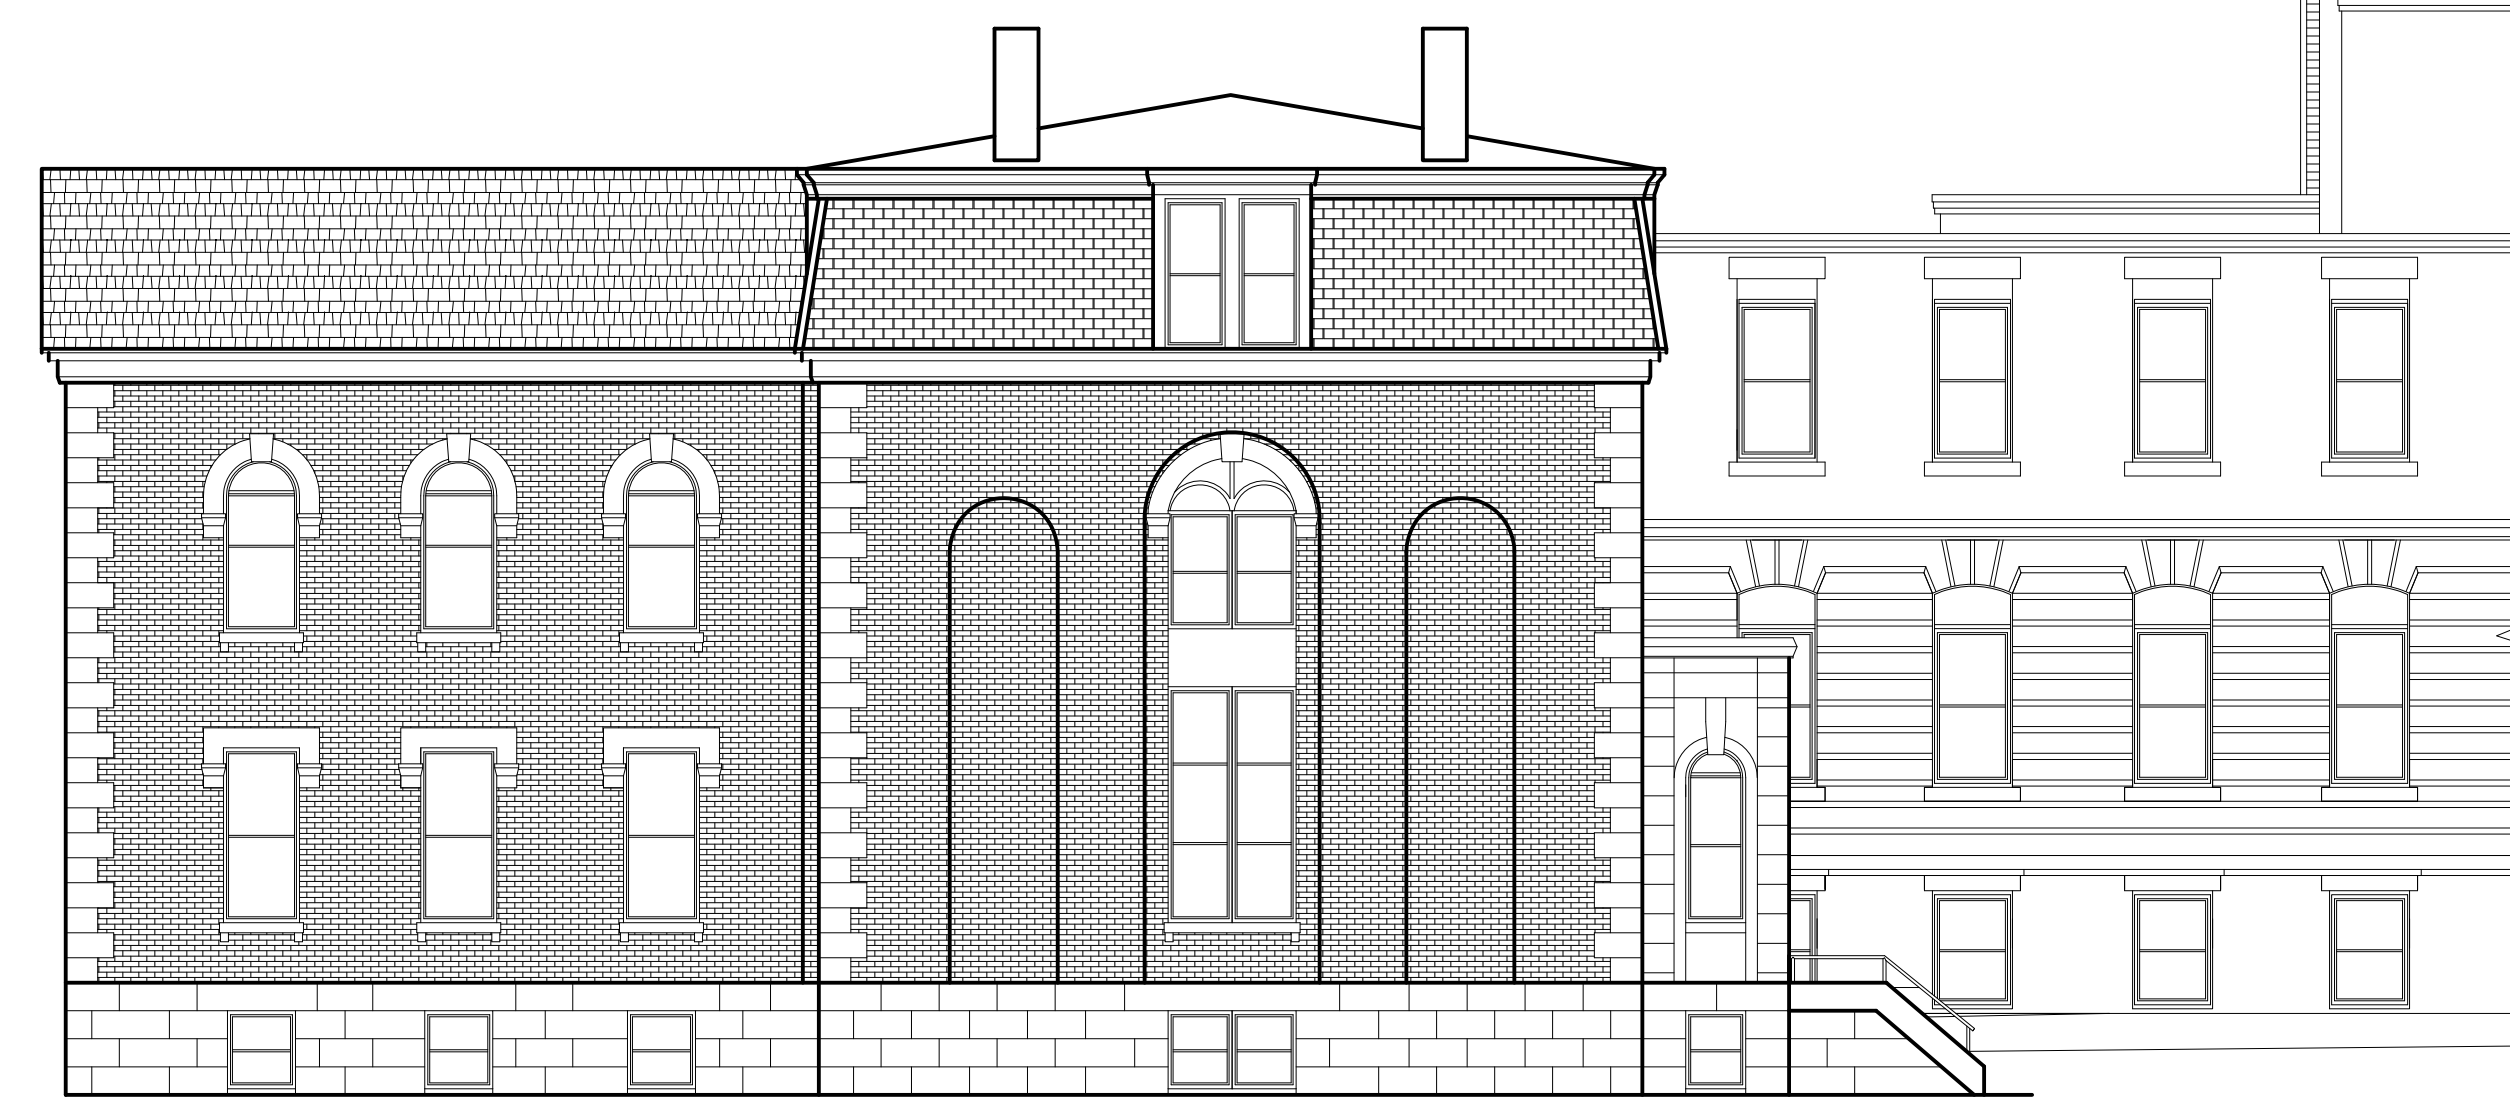

1 NORTH ELEVATION 2

2 WEST ELEVATION

3 SOUTH ELEVATION

Owner:	Developer:
Consulting Engineer:	
ARCHETYPE architects 48 Union Wharf Portland, Maine 04101 (207) 772-6022 Fax (207) 772-4056	
Project:	MOTHERHOUSE SENIOR HOUSING PORTLAND, MAINE
Revisions:	
Date:	23 Jun 2015
Scale:	1/8" = 1'-0"
ELEVATIONS	
A2.05	