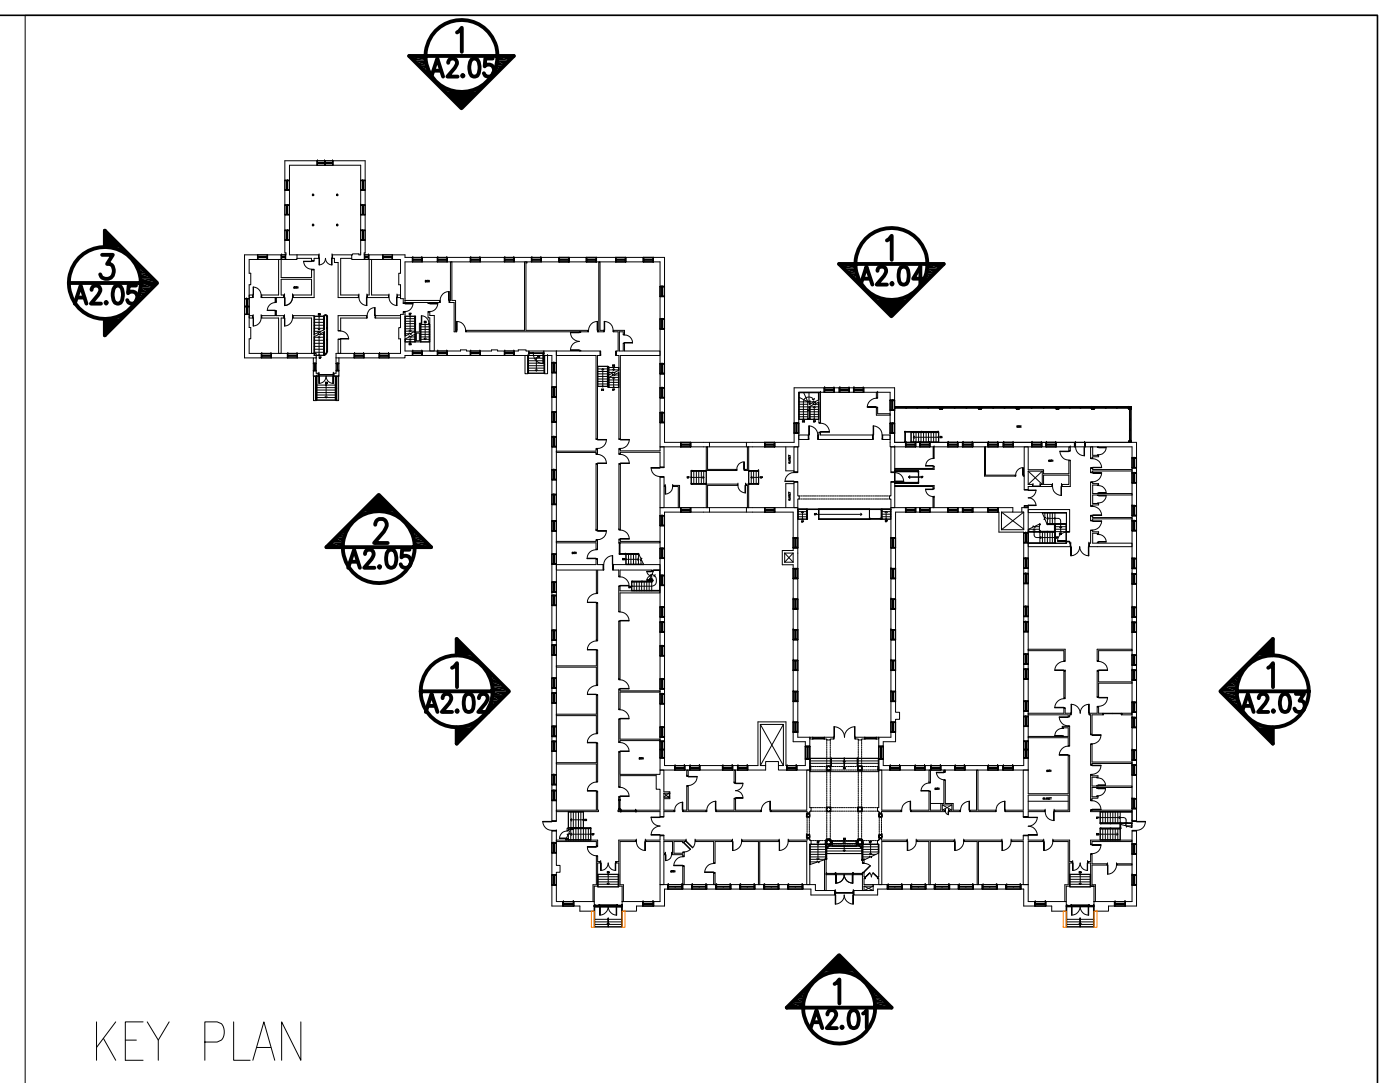

1 | EAST ELEVATION

Date: 23 Jun 2015		Scale: 1/8" = 1'-0"		Project: MOTHERHOUSE SENIOR HOUSING PORTLAND, MAINE		Architect: ARCHETYPE a.r.c.h.i.t.e.c.t.s 48 Union Wharf Portland, Maine 04101 (207) 772-6022 Fax (207) 772-4056		Consulting Engineer:	
Revisions:								Owner: Developer:	
A2.03									