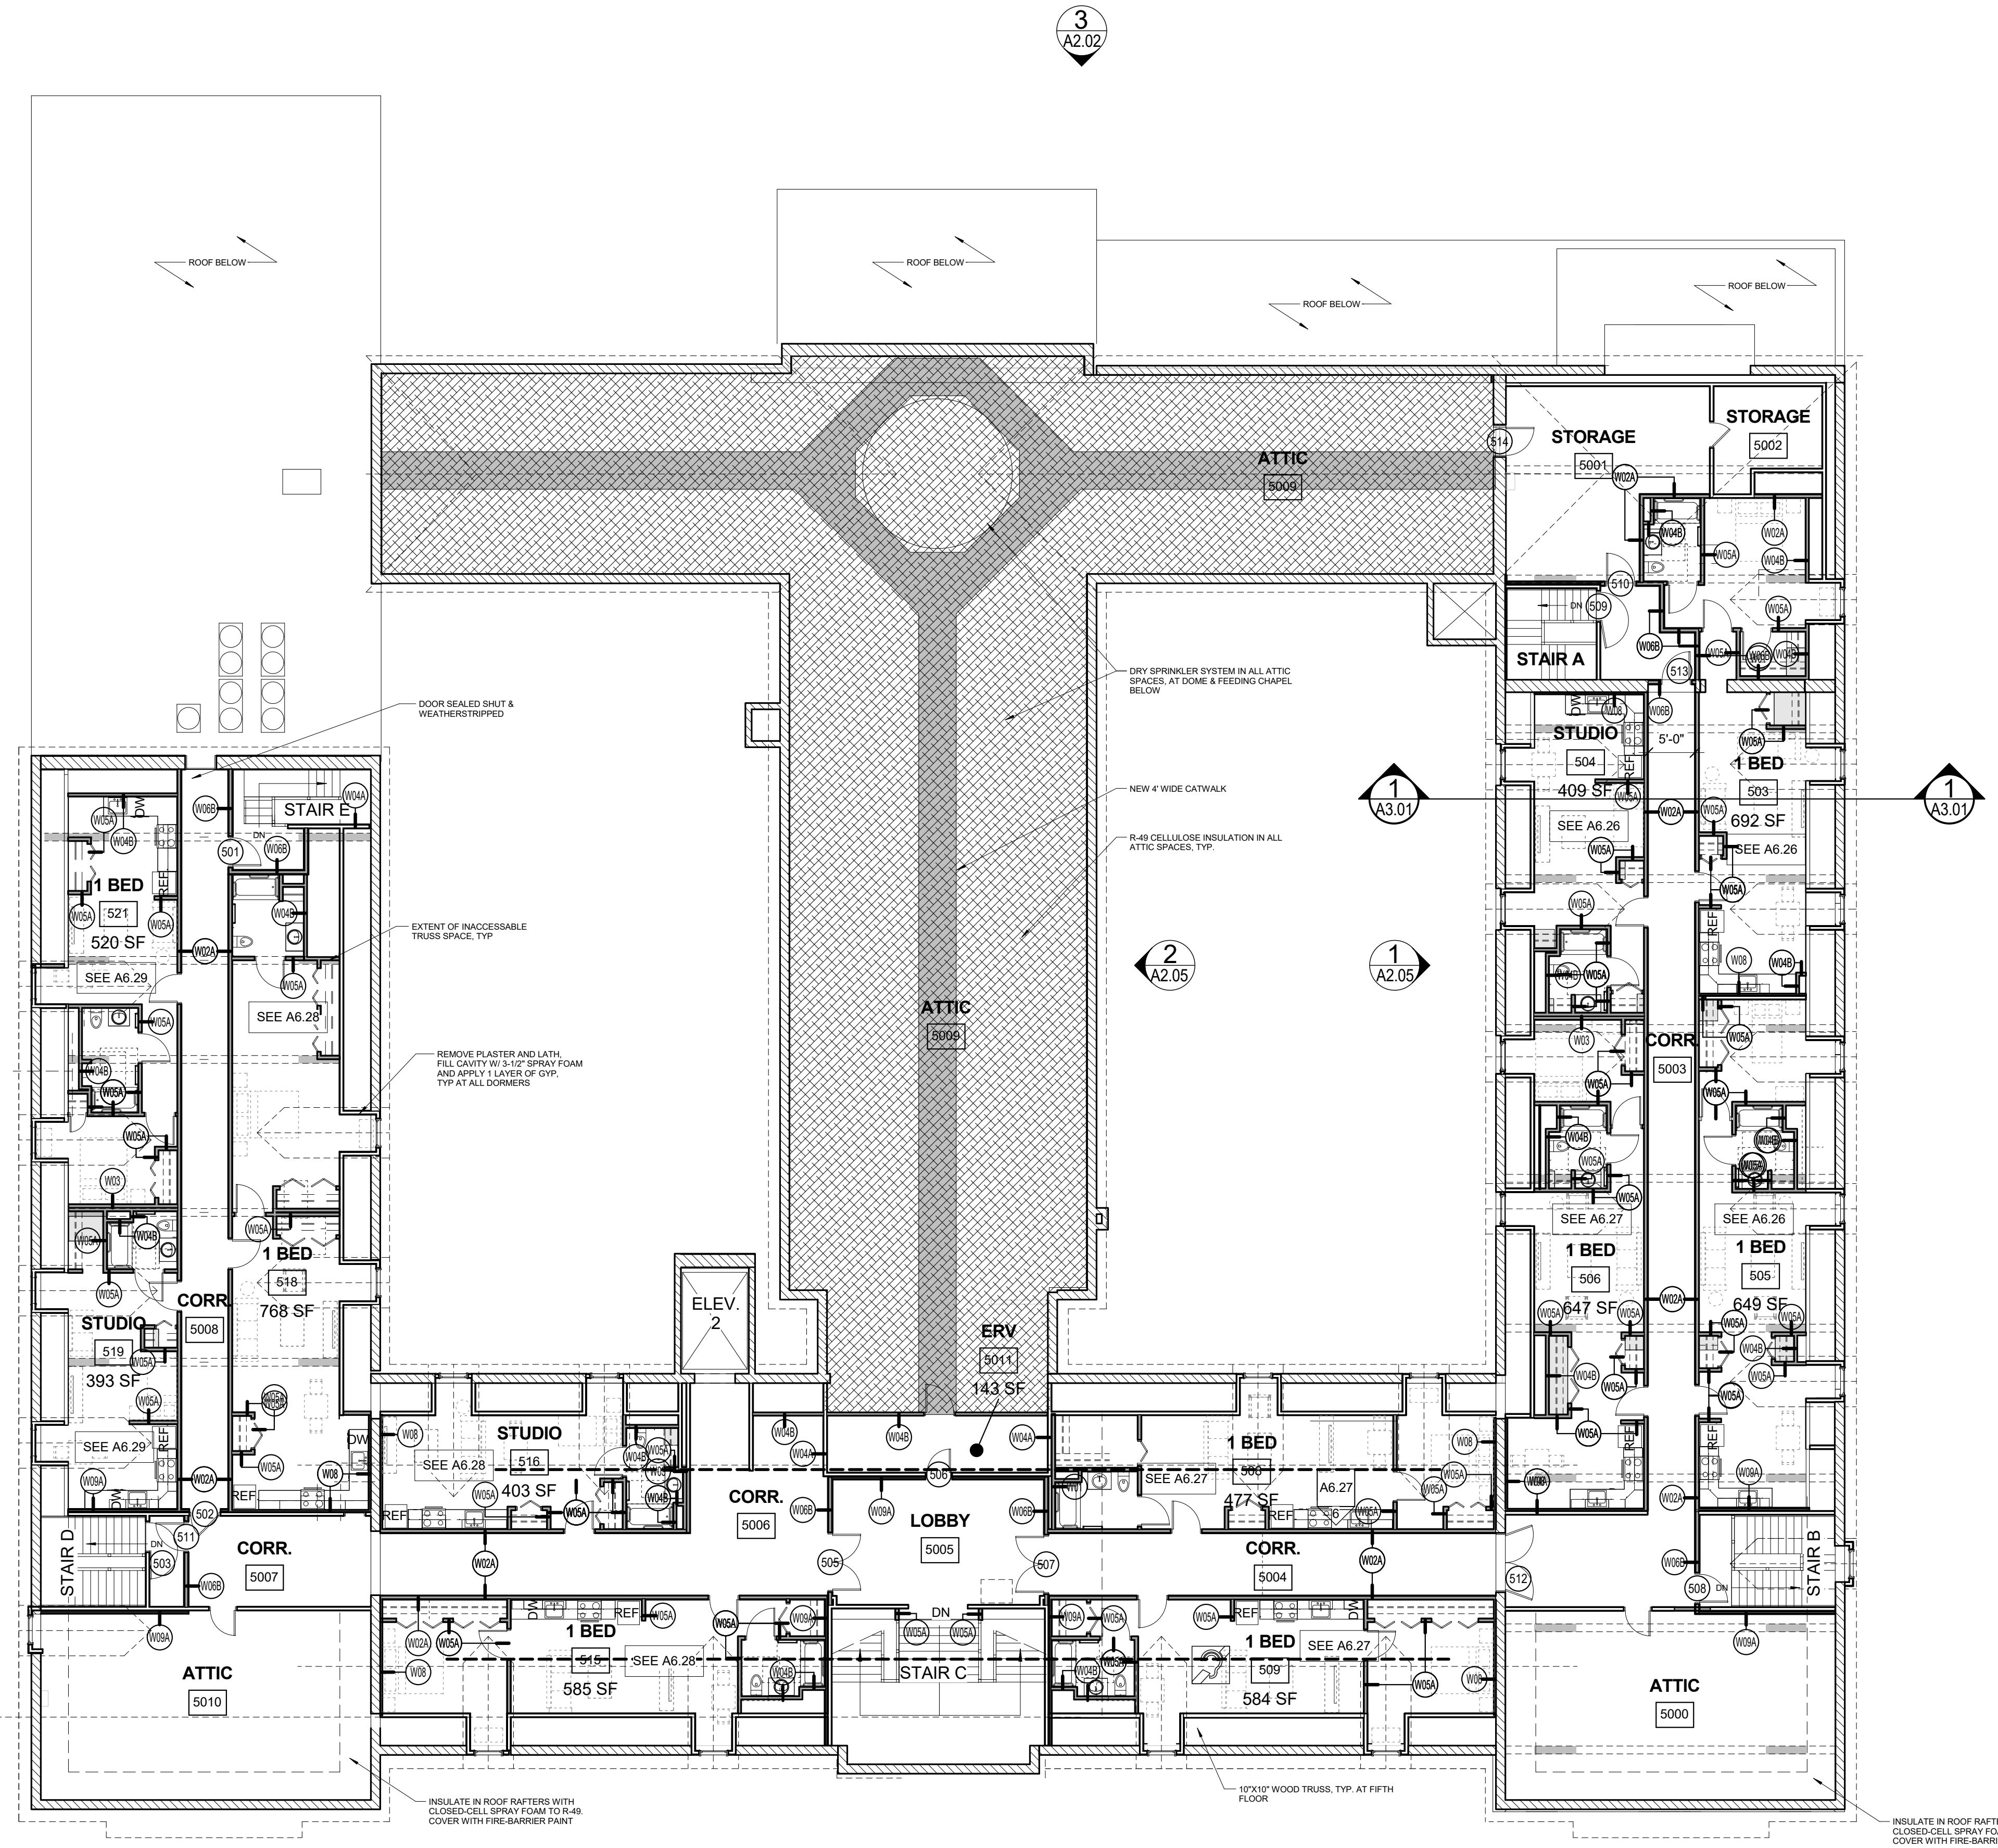

Project:
MOTHERHOUSE SENIOR HOUSING
 605 STEVENS AVENUE
 PORTLAND, MAINE 04103

Revisions:

Scale: 3/32" = 1'-0"

Date: 15 FEB 2016

FIFTH FLOOR PLAN
A1.05

1 | FIFTH FLOOR
 3/32" = 1'-0"