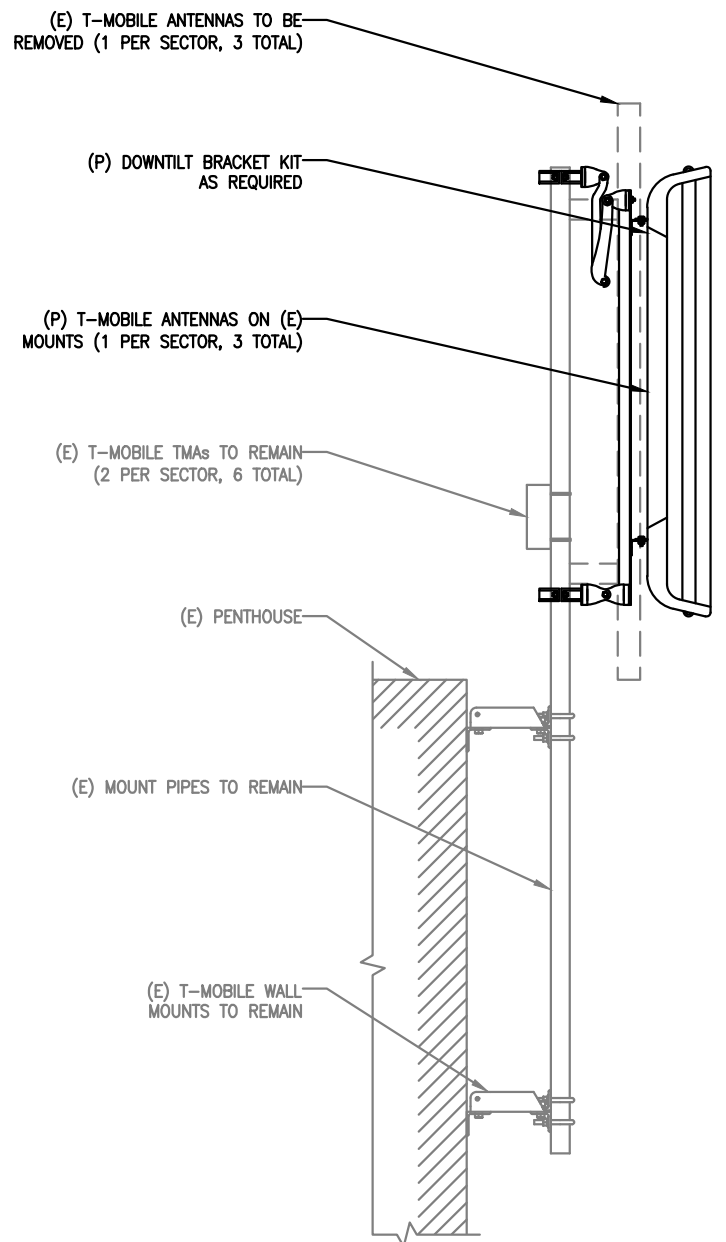

1 TYP. ANTENNA DETAIL
 A-3 SCALE: N.T.S.

2 ANTENNA MOUNT DETAIL
 A-3 SCALE: 1/2" = 1'-0"

NO.	DATE	REVISIONS	BY	CHK
0	11/22/16	ISSUED FOR REVIEW	MER	MRC