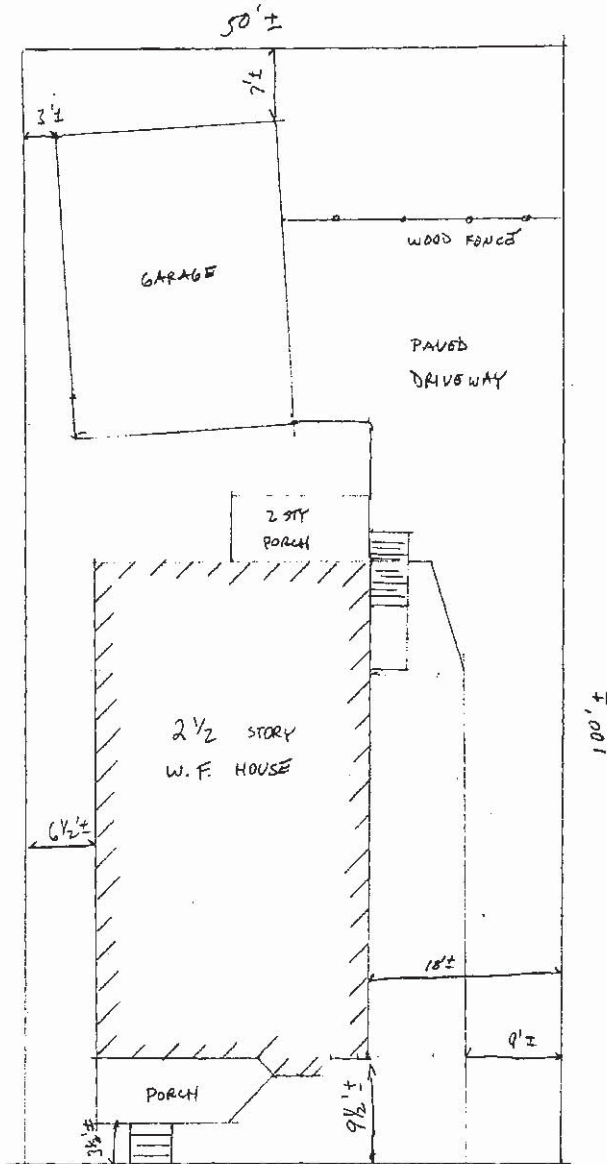

PLOT PLAN
FREEMAN RESIDENCE
57-59 HARTLET ST
PORTLAND, ME
DRAWN BY: DALE BUXTON
11/14/06

SCALE: 1:50