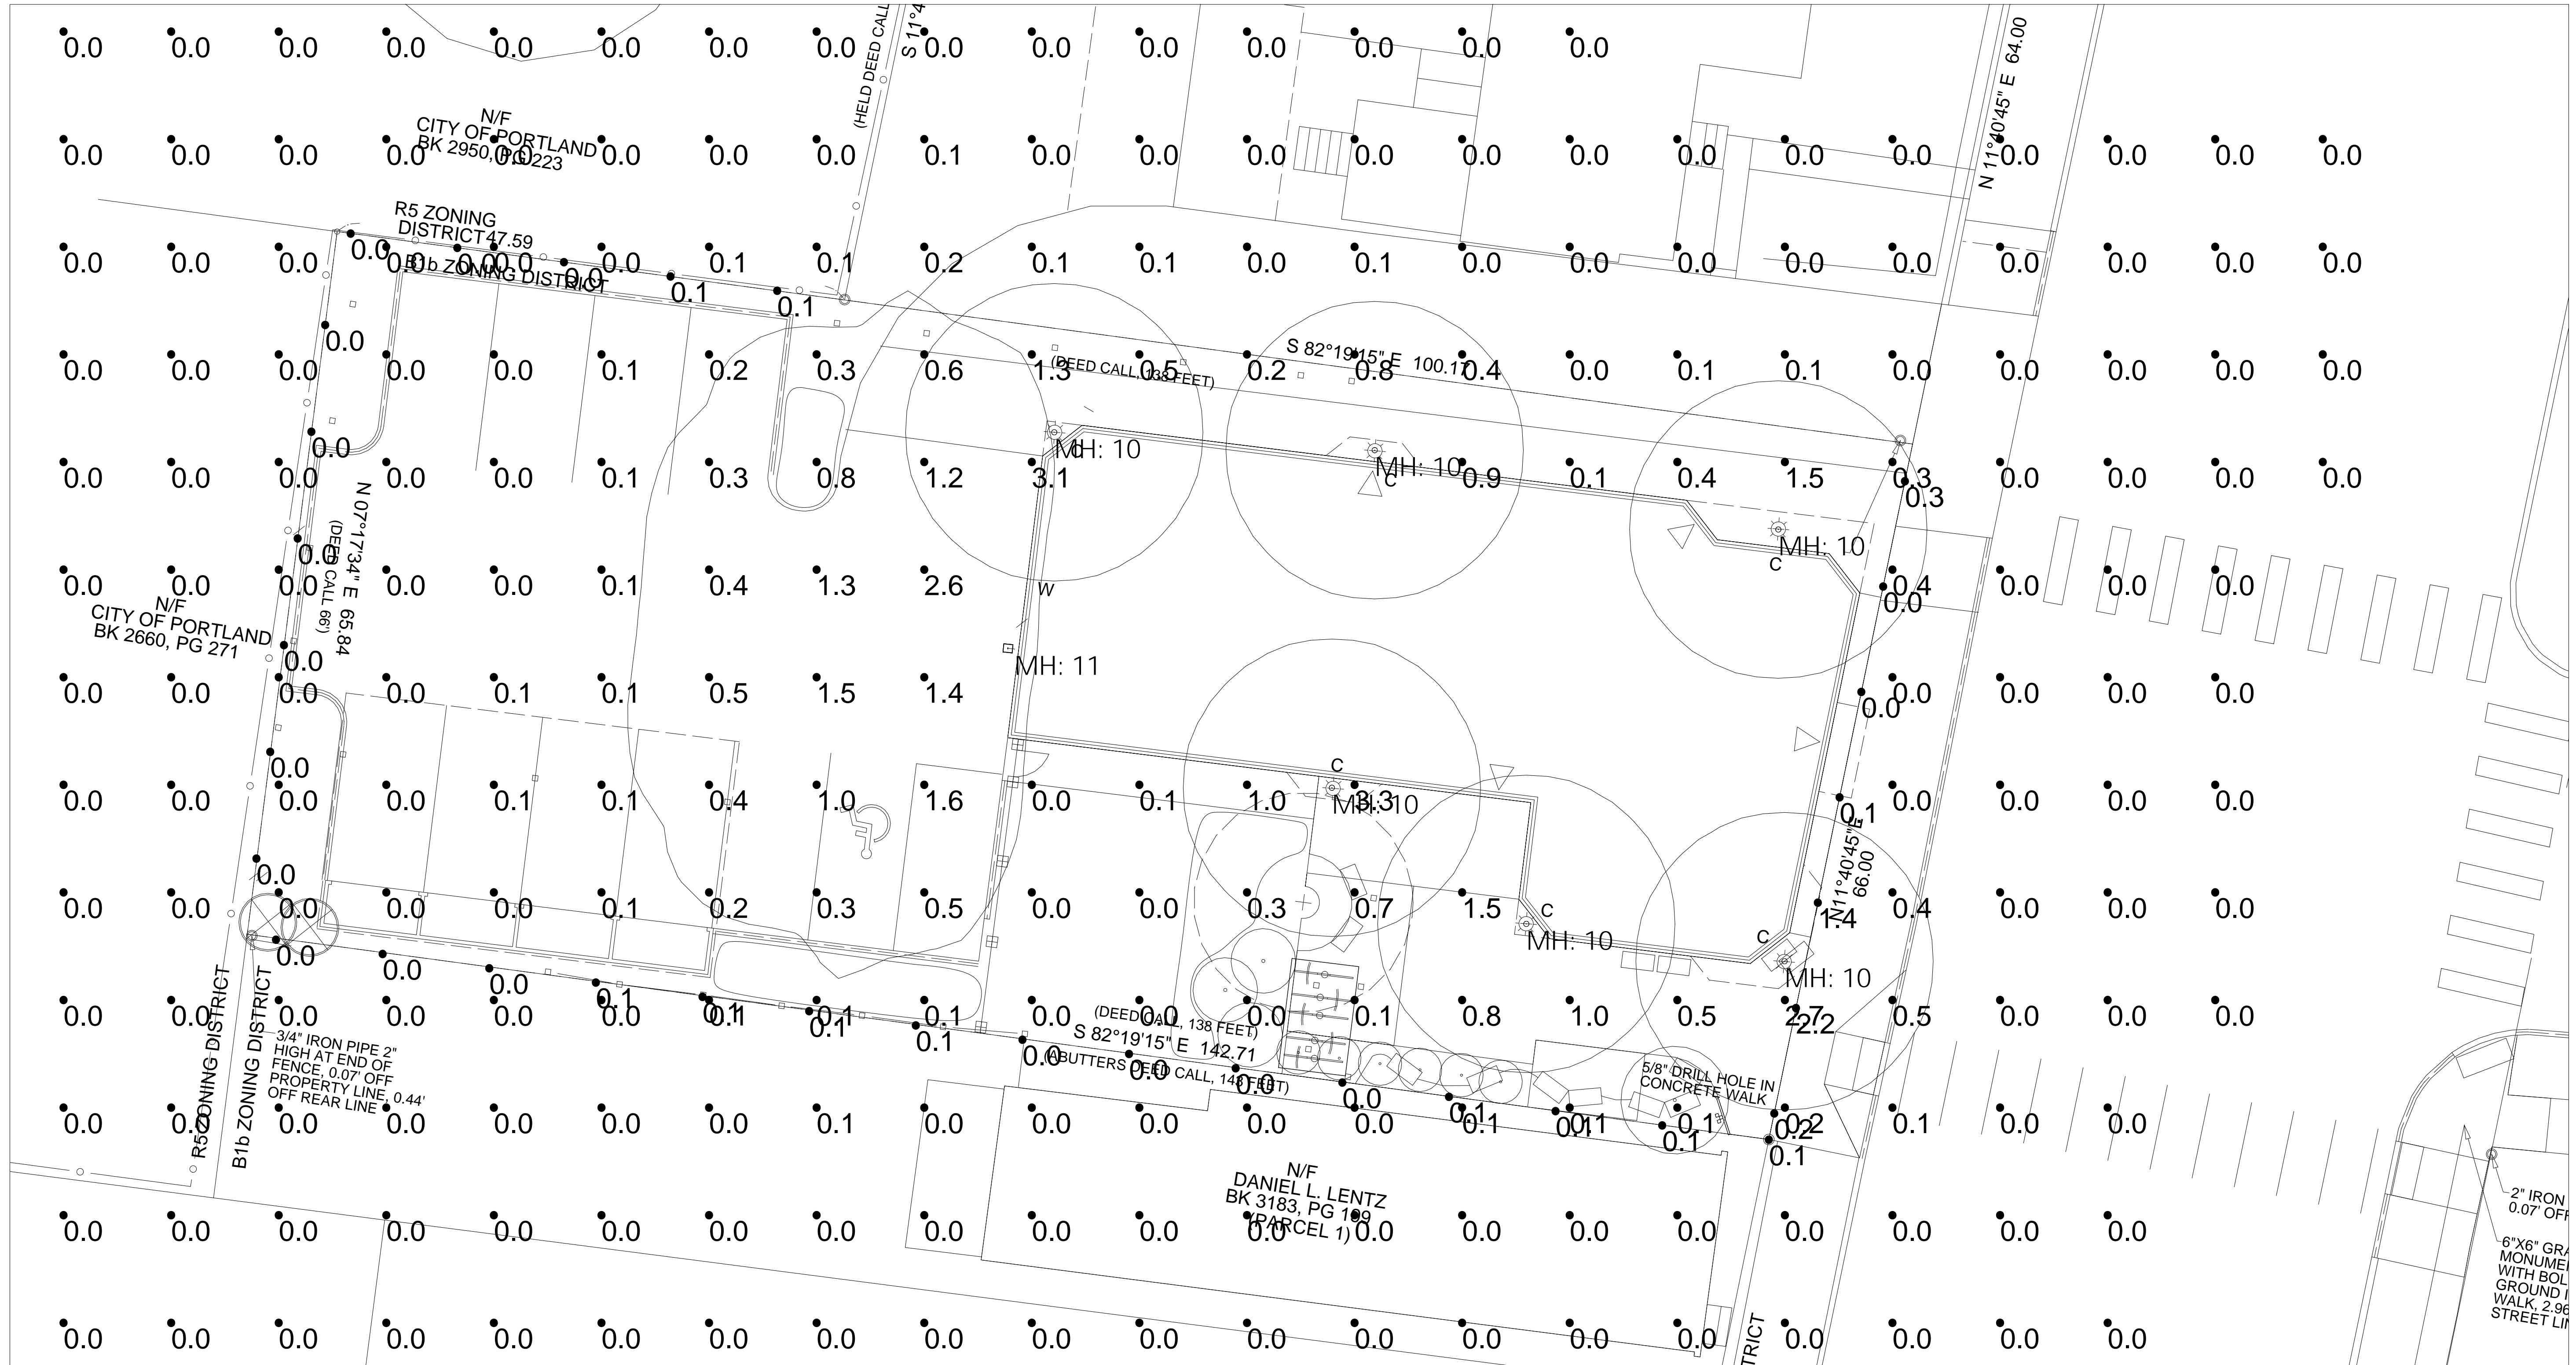

Calculation Summary					
Label	Avg	Max	Min	Avg/Min	Max/Min
back parking	0.48	2.4	0.0	N.A.	N.A.
property line	0.16	2.2	0.0	N.A.	N.A.
site	0.14	3.3	0.0	N.A.	N.A.

Luminaire Schedule (note fixture catalogue numbers are not complete)						
Type	Symbol	Qty	Lum. Lumens	LLF	Lum. Watts	Description
C	⊙	6	702	0.900	12.6	LB6LEDA7L30K
W	⊠	1	2101	0.900	113	CL1S-16LU-4K-4-BC

- NOTES:
- 1) EXACT MOUNTING DETAILS TO BE DETERMINED AT JOBSITE BY OTHERS.
 - 2) CALCULATIONS MAY SHOW THE EFFECT OF SHADOWING CAUSED BY BUILDINGS AND OBJECTS WITHIN THE CALCULATED SPACE OR IN THE SITE AREA.
 - 3) READINGS SHOWN ARE INITIAL HORIZONTAL FOOTCANDLES ON A FLAT SITE UNLESS OTHERWISE INDICATED.
 - 4) THIS CALCULATION IS BASED ON LIMITED INFORMATION SUPPLIED BY OTHERS TO SWANEY LIGHTING ASSOCIATES AND STANDARD ASSUMPTIONS OF THE SPACE AND/OR SITE.
 - 5) CONFORMANCE TO CODES AND OTHER LOCAL REQUIREMENTS AS DETERMINED BY THE AHJ ARE THE RESPONSIBILITY OF THE OWNER AND/OR THE OWNER'S REPRESENTATIVE.
 - 6) THIS LAYOUT DRAWING MUST BE COORDINATED WITH THE SITE LOCATION FOR CORRECT FIXTURE ORIENTATION.
 - 7) CHECK GRAPHIC SCALE. DOCUMENTS PRINTED OR PLOTTED FROM ELECTRONIC FILES MAY OCCUR AT OTHER THAN THE DESIRED OR ASSUMED GRAPHIC SCALES. IT IS THE RESPONSIBILITY OF THE RECIPIENT TO VERIFY THAT THE PRINTED OR PLOTTED-TO-SCALE DRAWING IS PRINTED TO SCALE.

PLAN VIEW

GENERATED FOR: CARROLL ASSOC
 SCALE: NOT TO SCALE
 Prelim site ALT. 2016

DATE: 12/20/2016
 Page 1 of 1
 GENERATED BY SWANEY LIGHTING, SCARBOROUGH ME - 207-883-7100 - swaneylighting.com

**STEVENS AVE SITE
 PORTLAND, ME
 ALTERNATE LIGHTING LAYOUT**