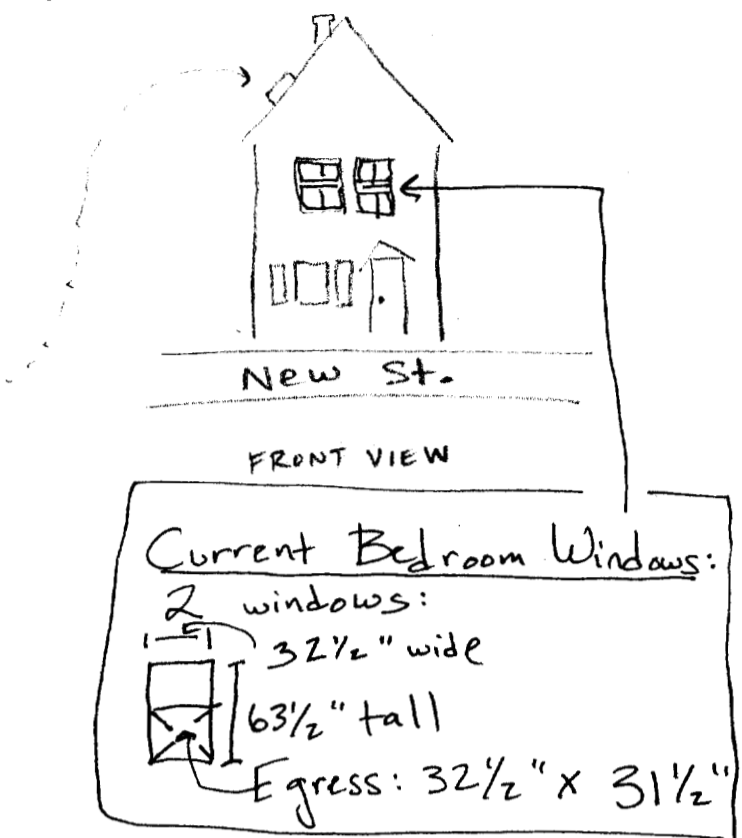

16 New St. - Caroline Davies

Bedroom Skylight - Velux FS Fixed Deck Mounted Skylight with step flashing (over ice + water shield) Size Code #606

Kitchen Skylight - Velux FS Fixed Deck Mounted Skylight with step flashing (over ice + water shield) Size Code #104