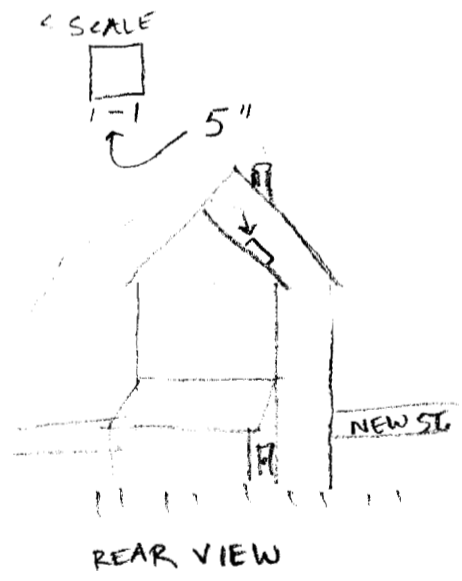

16 New St. - Caroline Davies

Bedroom Skylight - Velux FS Fixed Deck Mounted Skylight with step flashing (over ice + water shield) Size Code #606

Kitchen Skylight - Velux FS Fixed Deck Mounted Skylight with step flashing (over ice + water shield) Size Code #104