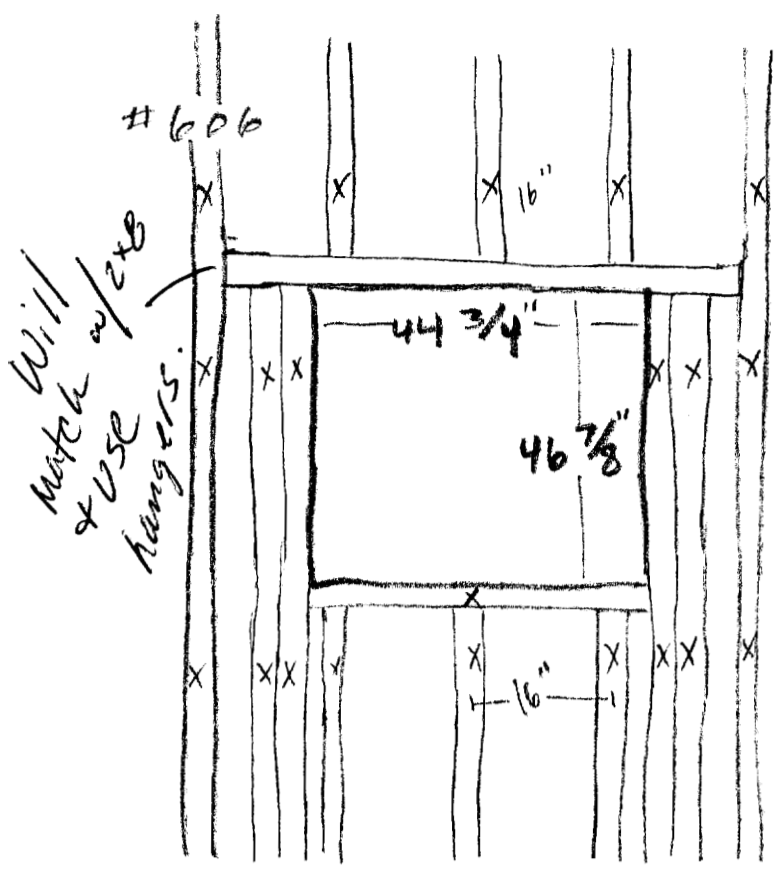

16 New St. - Caroline Davies

Bedroom Skylight - Velux FS Fixed Deck Mounted Skylight with step flashing (over ice + water shield) Size Code #606

Kitchen Skylight - Velux FS Fixed Deck Mounted Skylight with step flashing (over ice + water shield) Size Code #104