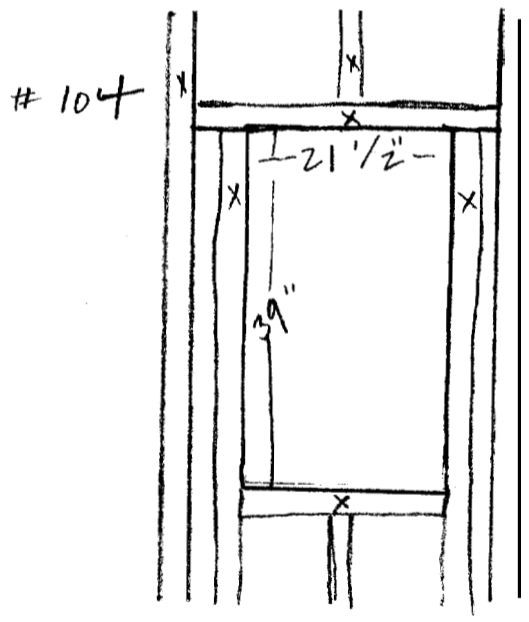

16 New St. - Caroline Davies

Bedroom Skylight - Velux FS Fixed Deck Mounted Skylight with step flashing (over ice + water shield) Size Code #606

Kitchen Skylight - Velux FS Fixed Deck Mounted Skylight with step flashing (over ice + water shield) Size Code #104