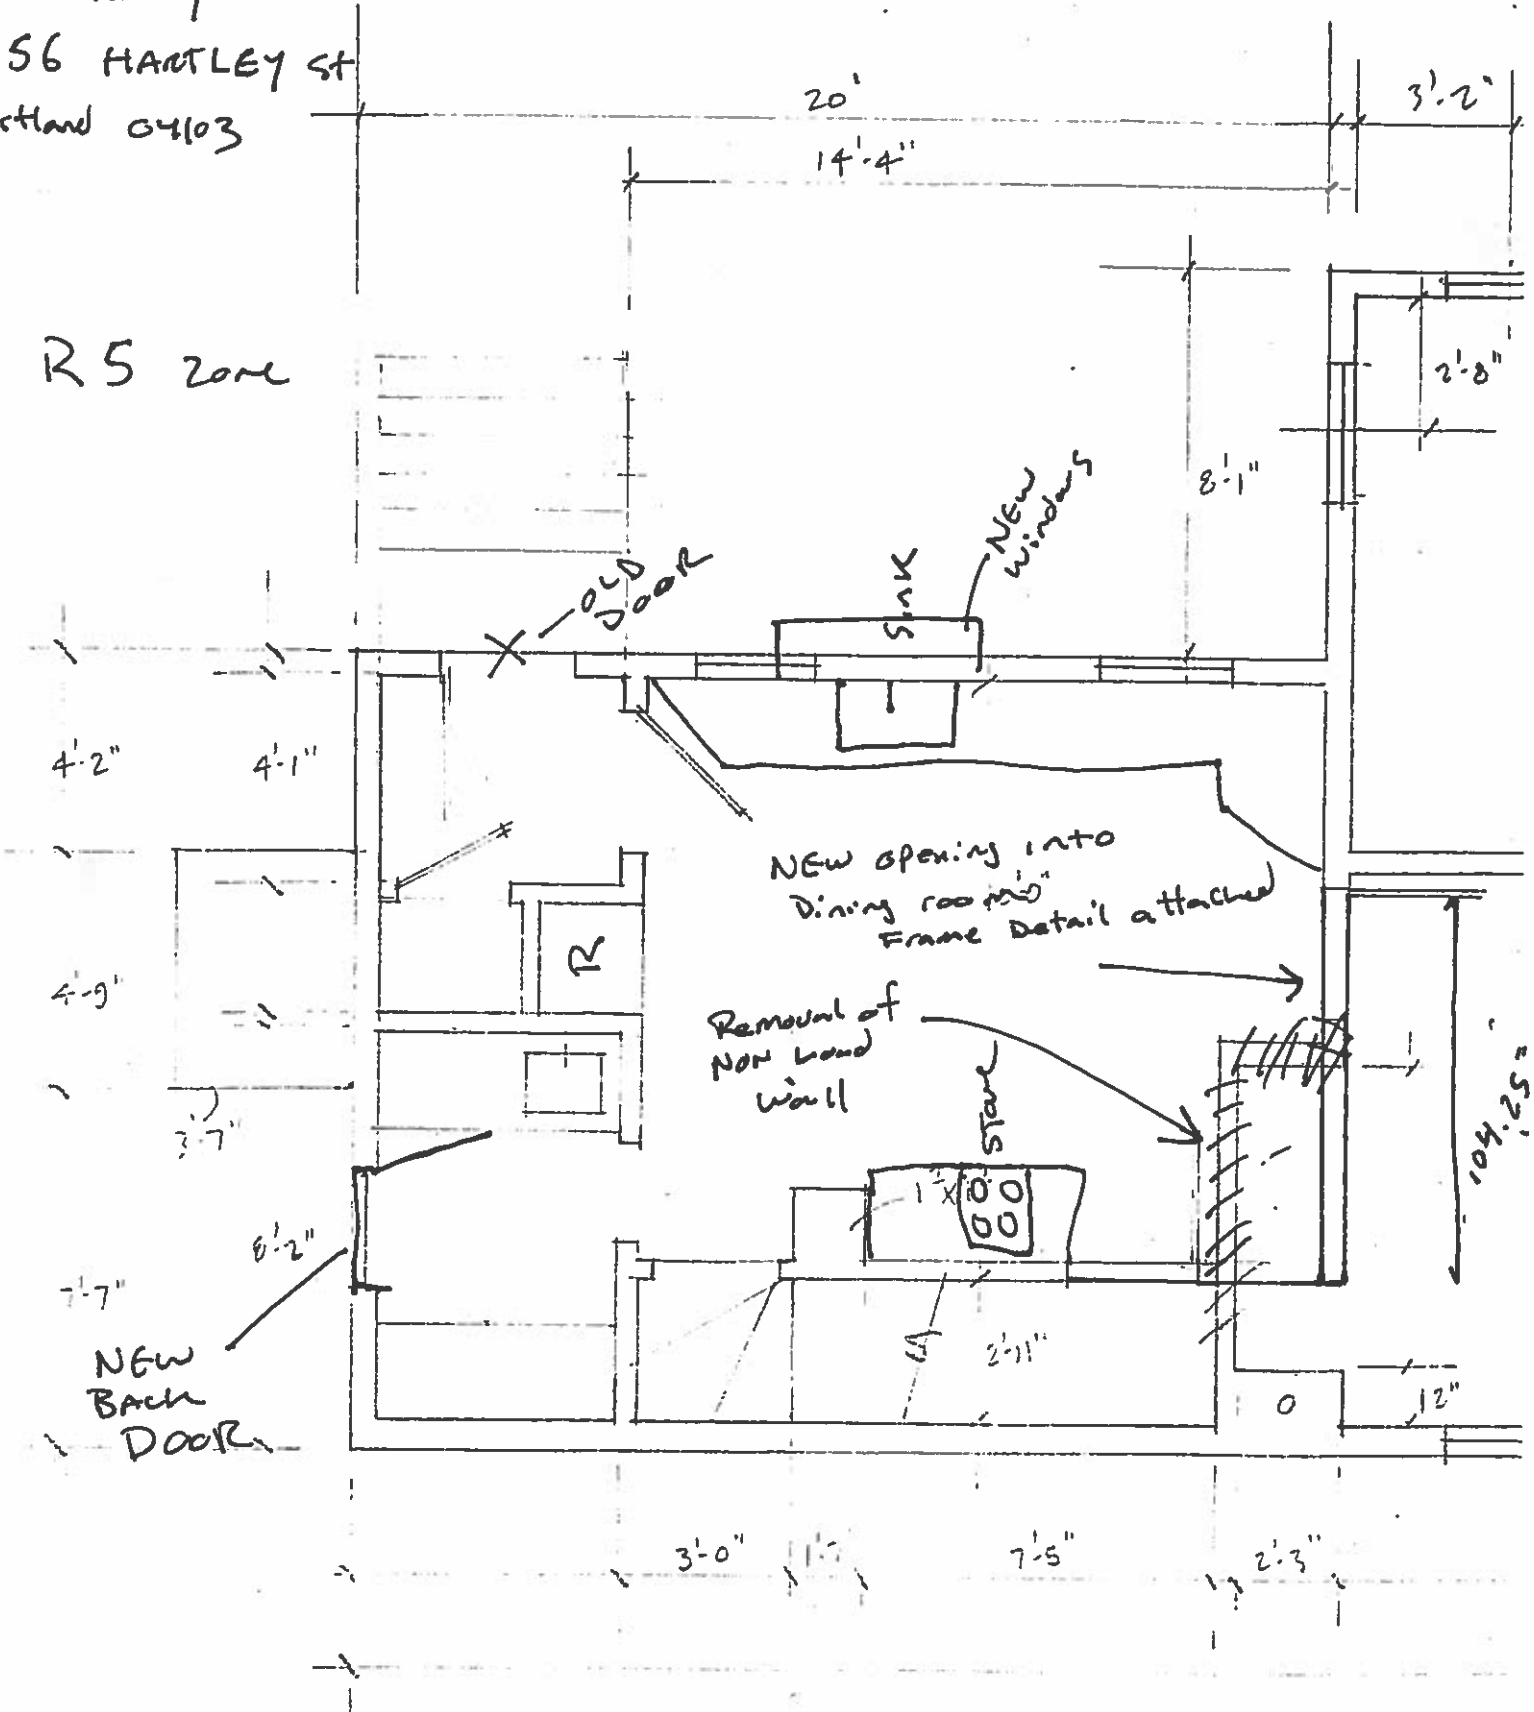

McKinney  
156 HARTLEY ST  
Portland 04103

R5 zone

156 HAMLET ST  
Mediterranean Kitchen

Frame Details - Kitchen into Dining Room

Double LVL 11.25"

90"

104.25"

2x4 Studs  
2x4 King Studs

2x4 Studs  
2x4 King