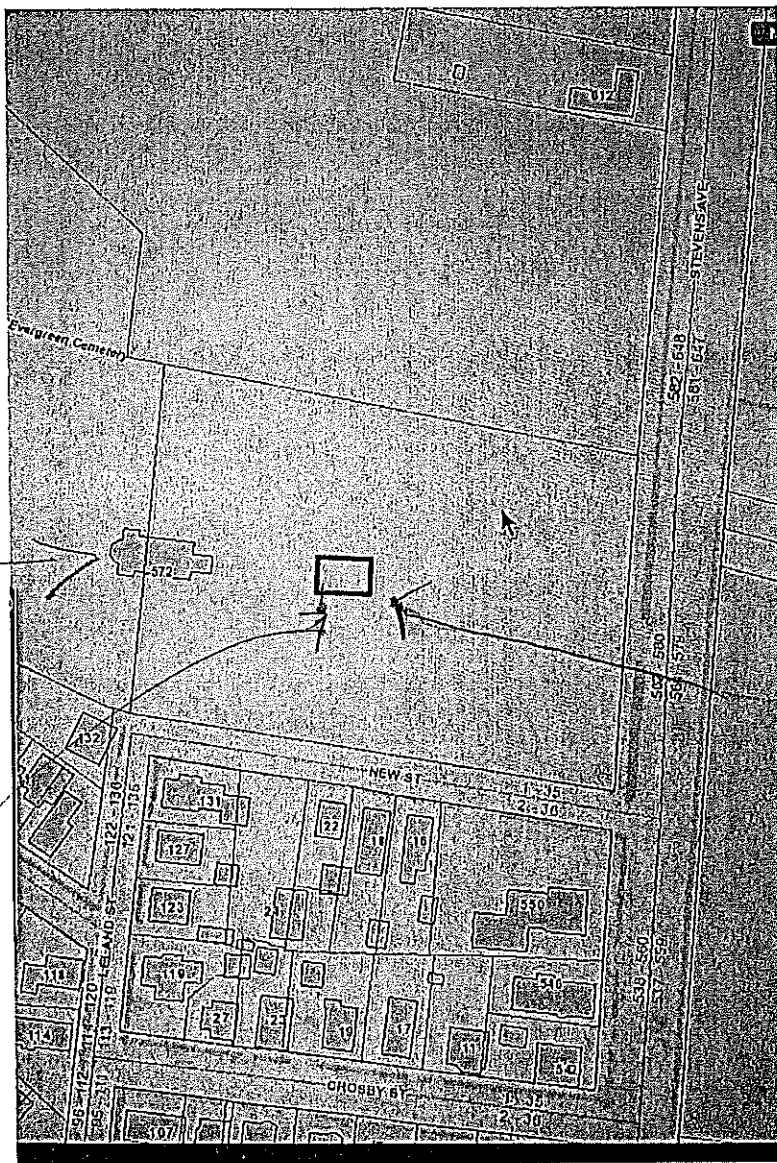

# Evergreen Cemetery

Wilde  
Memorial  
Chapel

30x45  
Tent

fire  
extinguisher