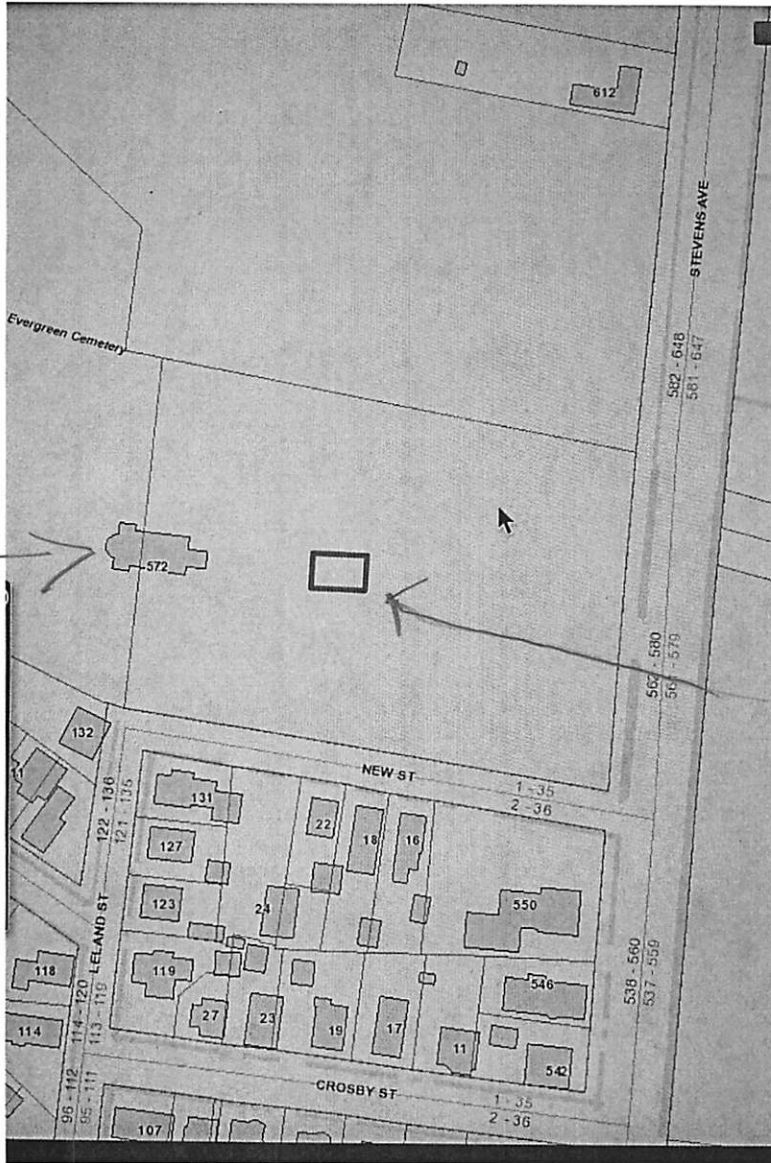

Evergreen Cemetery

Wilde
Memorial
Chapel

30x45
Tent