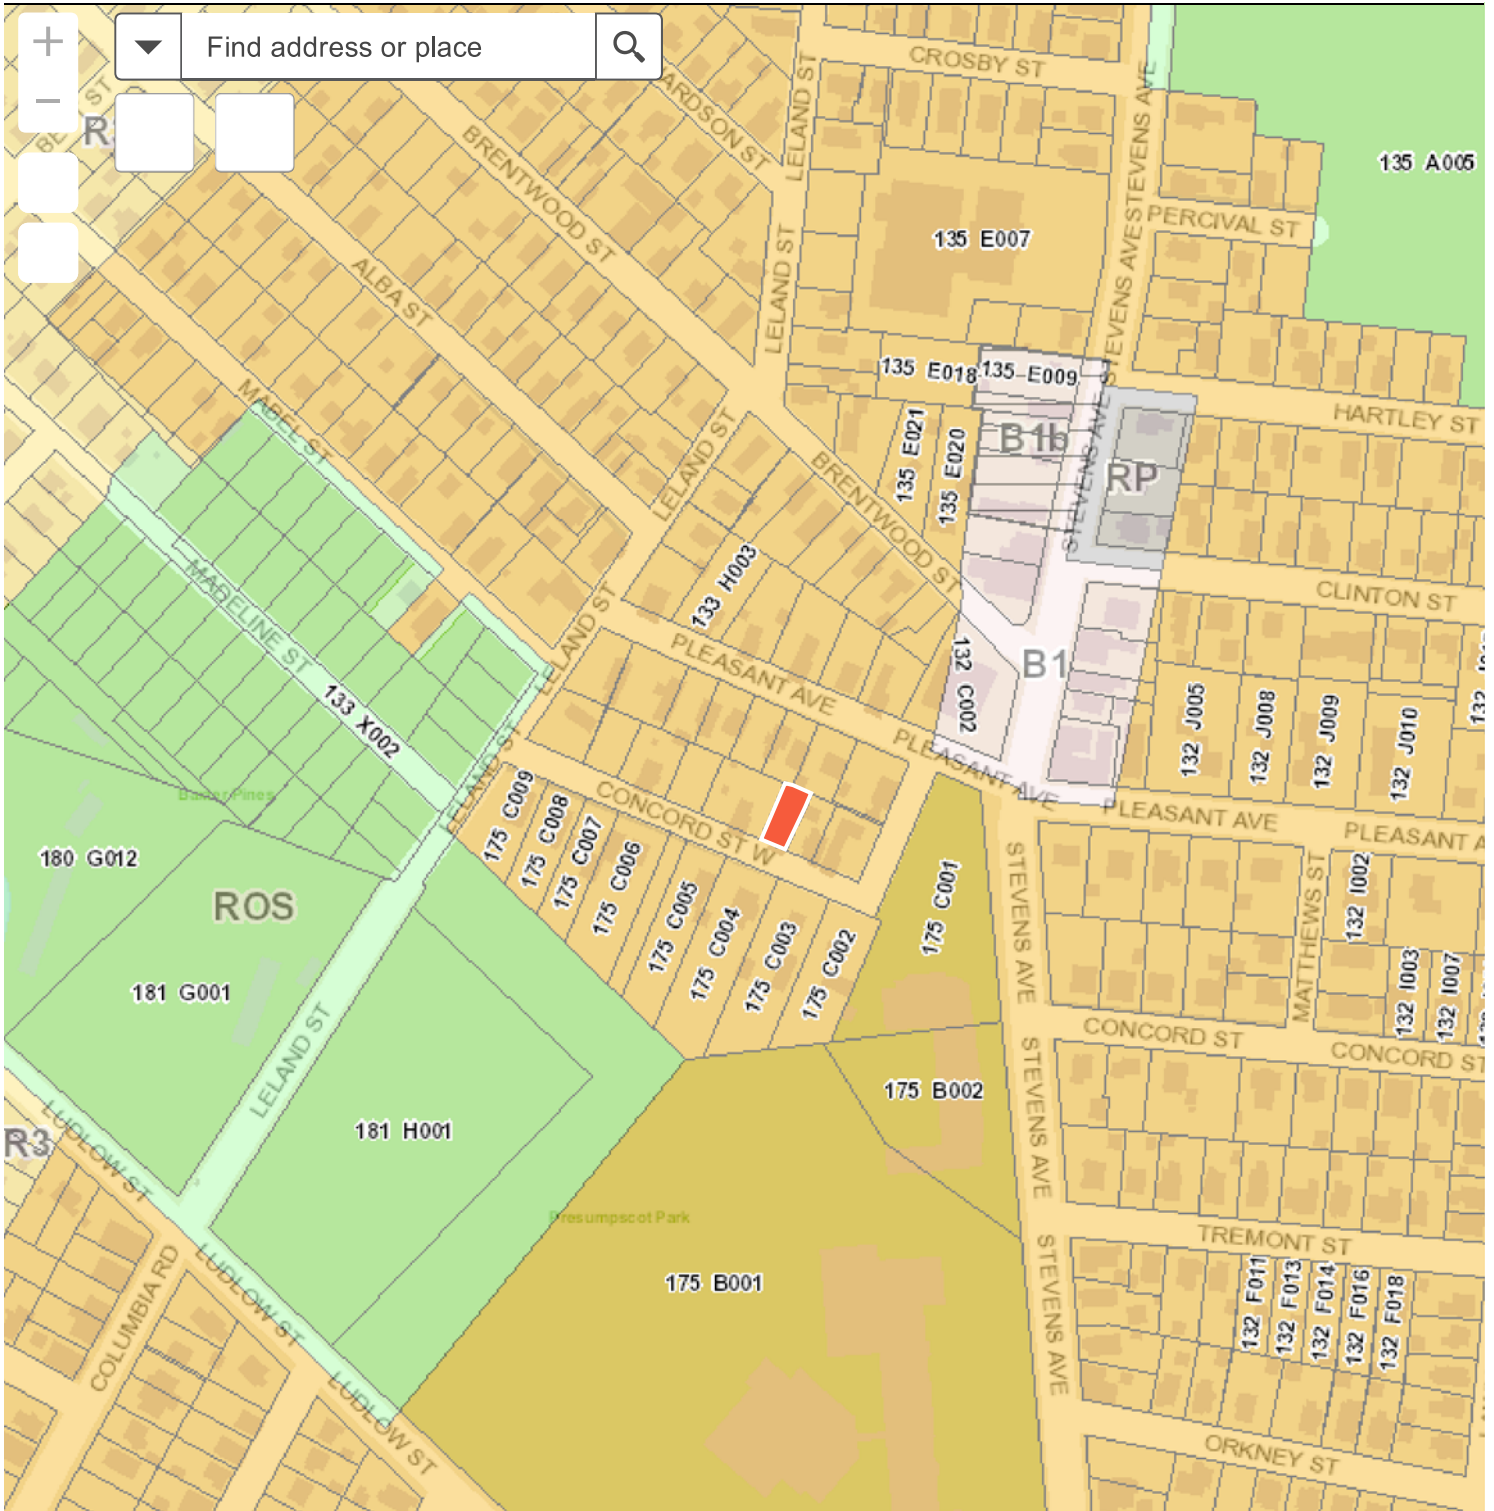

249 Concord St West - Conditional Use Appeal

300ft
2,921,465.723 307,128.857 Feet