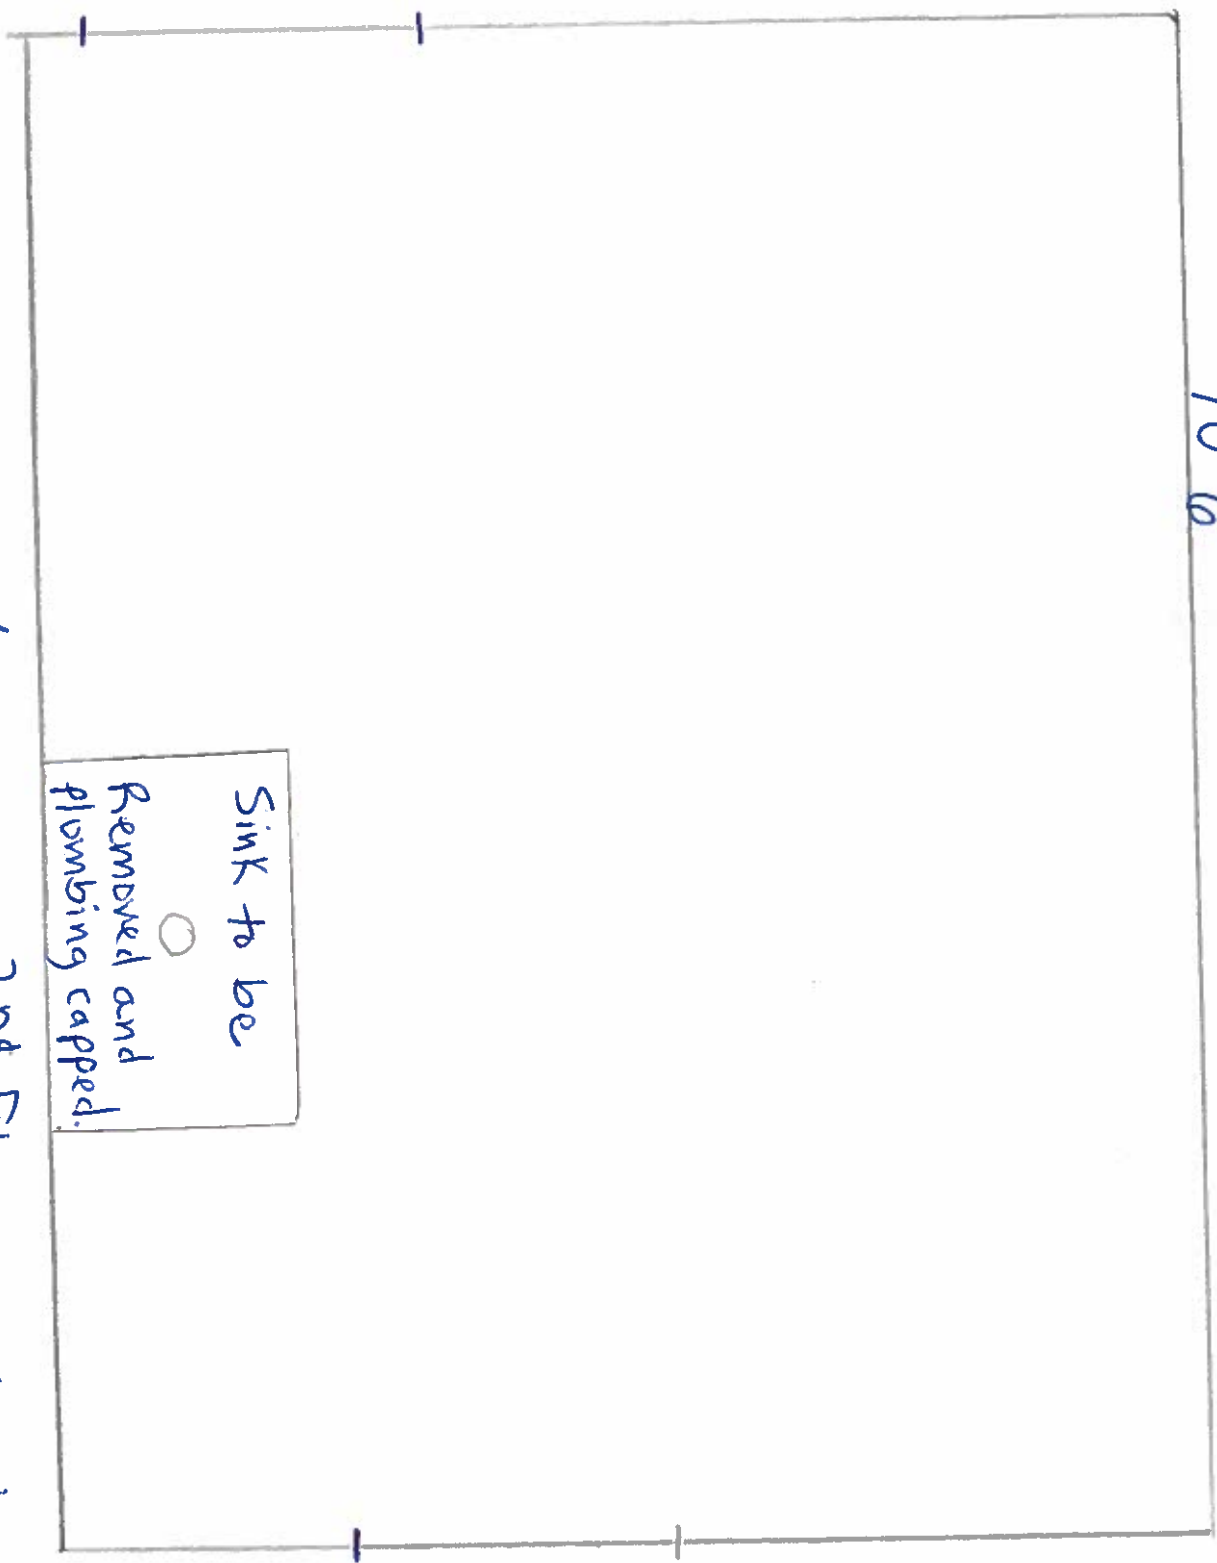

Address: 255 Concord St. West

10'6"

9'3"

Sink to be
Removed and
plumbing capped.

2nd Floor, previously
Used as a kitchenette
will no longer be used as such