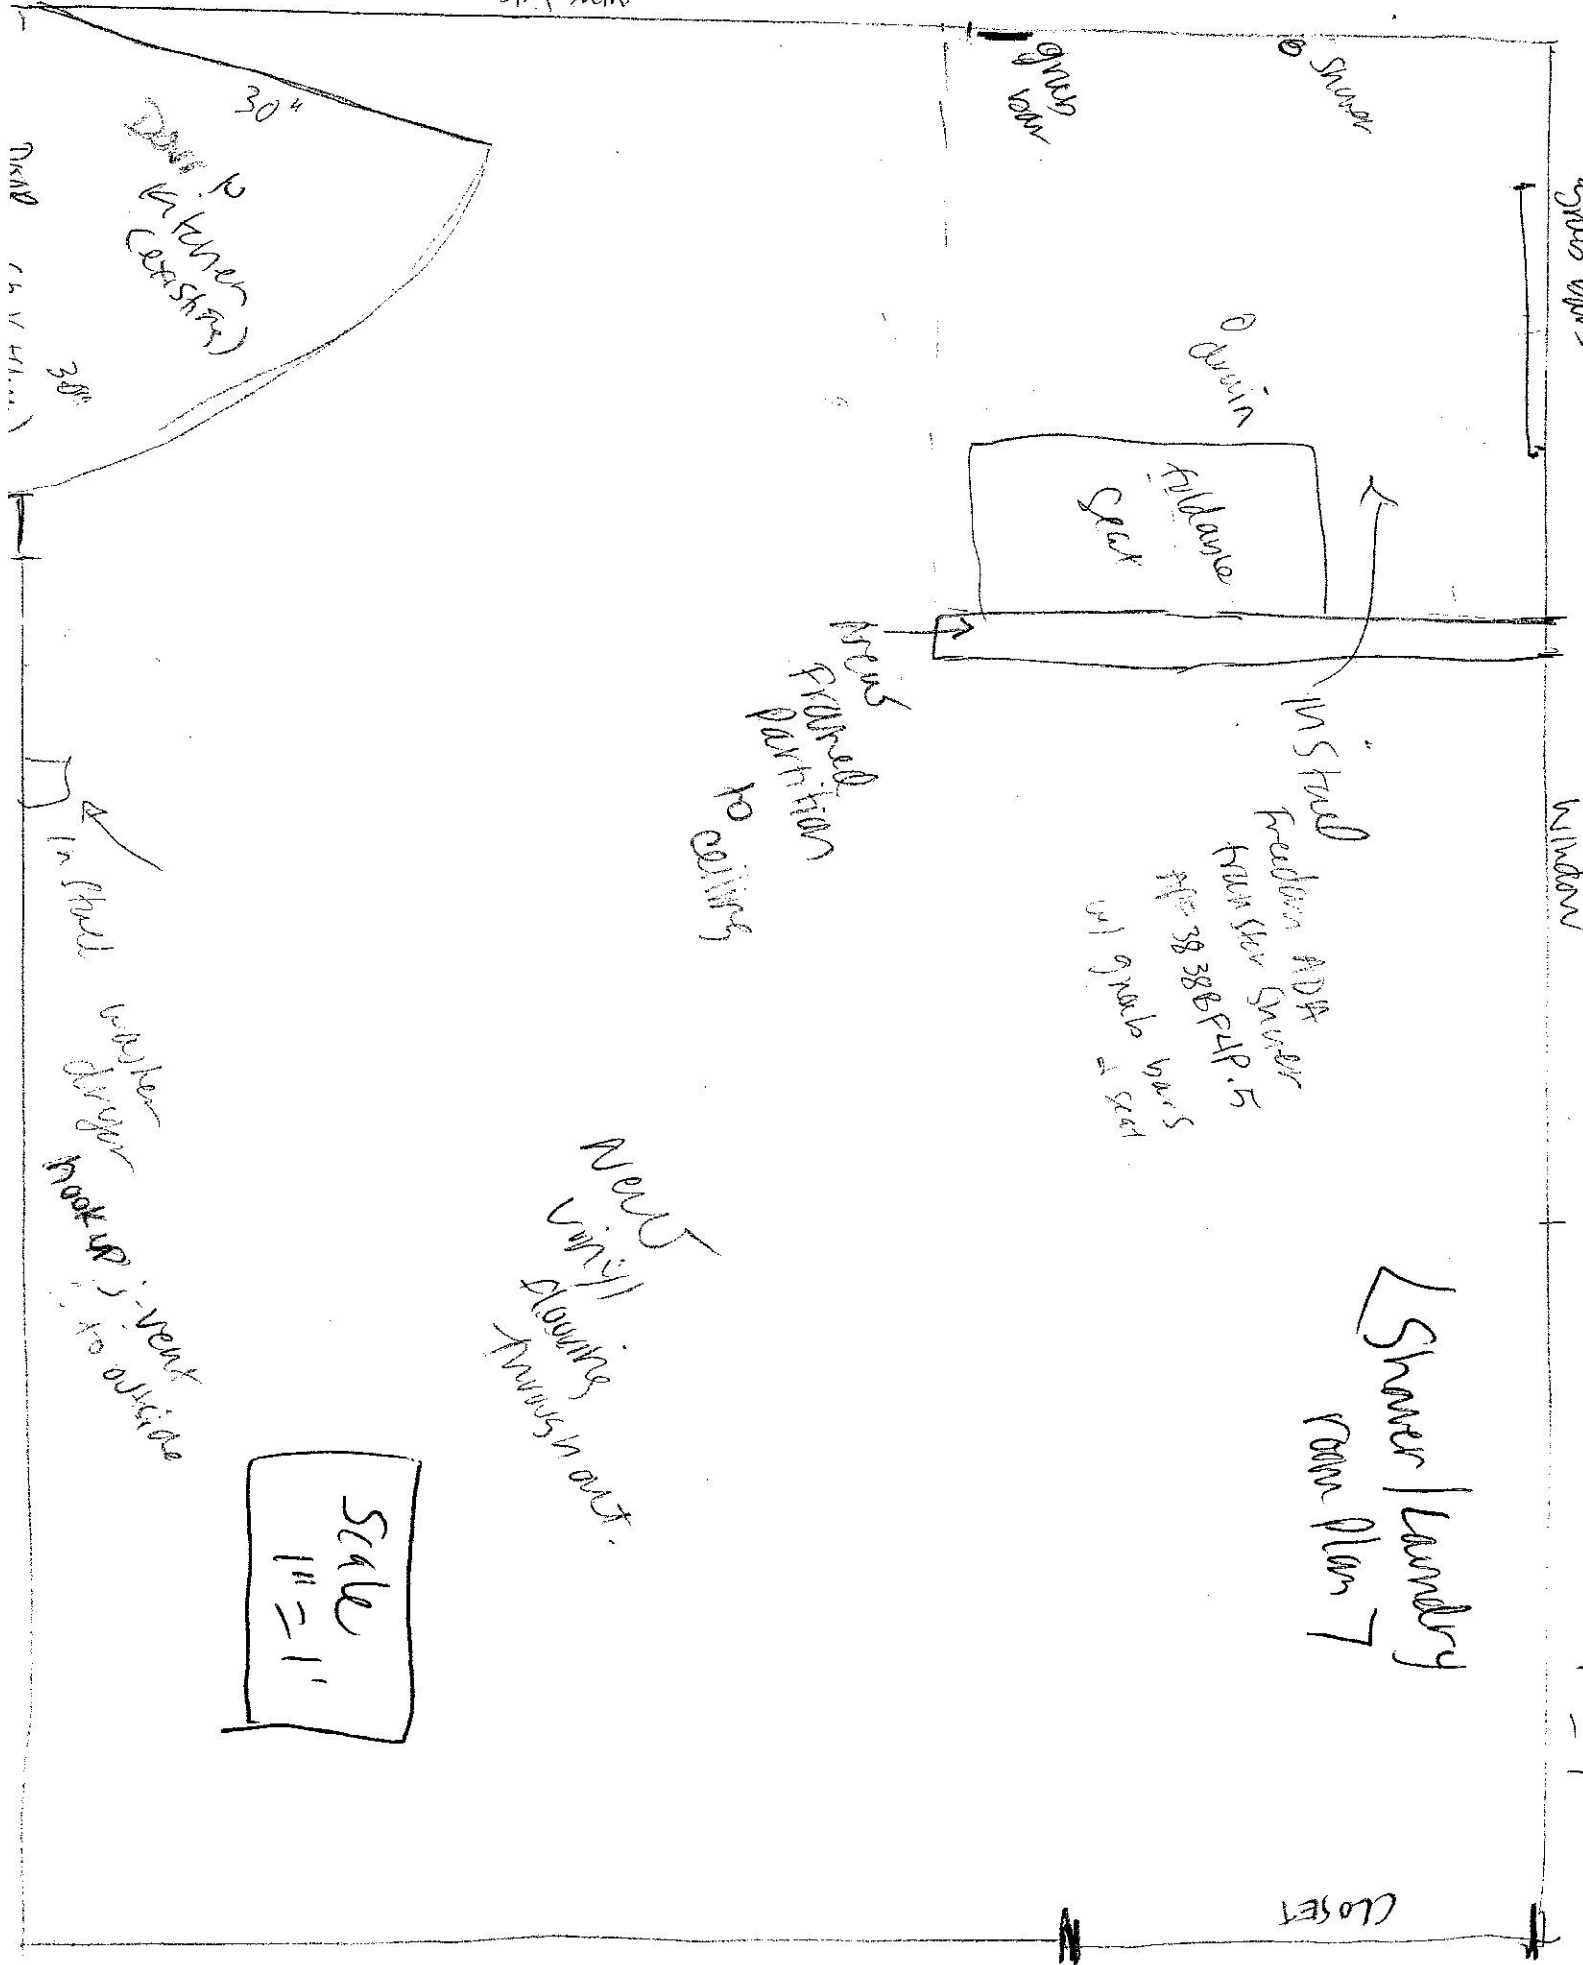

EXISTING DAM

30"
Dish to
Kitchen
(Cabinet)

30"
Dish to
Kitchen
(Cabinet)

Shower
Tub

Shower

Drain

Sink
Tub/shower

Men's
PROBABLY
PROBABLY
TO COLLECT

IN STALL

Frederick ADF
KUNSTER SHOWER
#10-38-3881-41P.5
1/4" of space
to seat

Shower area

Window

IN STALL
when
you
hook up
vent
to outside

New
Vinyl
flooring
flush out.

Scale
1/4" = 1'

Shower Laundry
Room Plan 7

CLOSET

C/S

Replace floor boards
& rail
(in kind replacement)