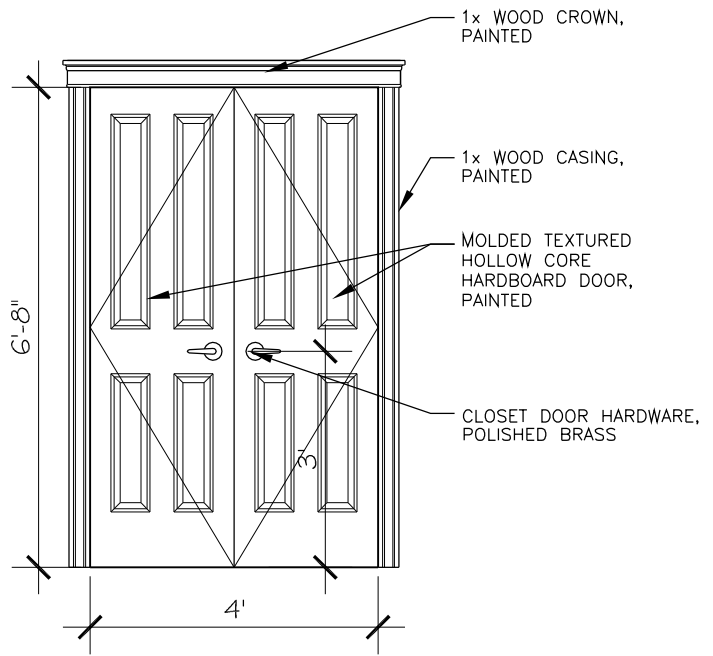

DOOR TYPE A

DOOR TYPE B

WALL TYPE 1

WALL TYPE 2

John Hatzenbuehler, Owner
173 Pleasant Street
Portland, Maine
 ndhatz@gmail.com (207) 272-3200

DETAILS

SCALE: AS NOTED

DATE: 03/03/15

SKETCH: A2