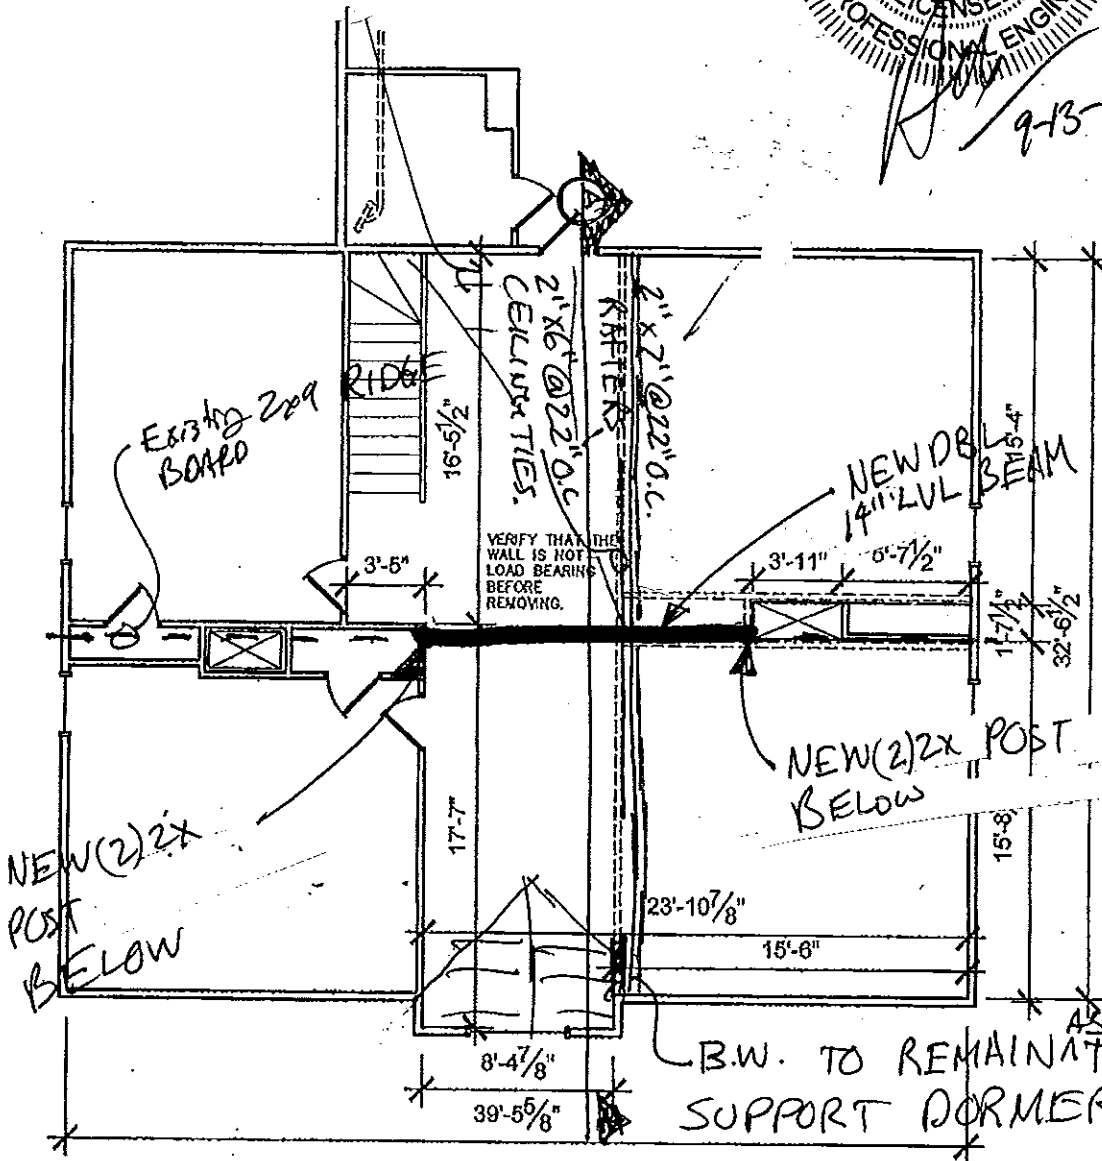

Linda Braley
 44 Edwards St.
 Portland, Maine 04102
 lbraley@yahoo.com
 207.321.6080

9-13-13

ROOF FRAMING PLAN

HATZENBUEHLER HOUSE
 173 PI FASANT AVF PORTLAND ME

DRAWING TITLE

PROJECT NAME

THIS DRAWING IS THE PROPERTY OF LINDA BRALEY AND IS NOT TO BE COPIED OR REPRODUCED IN PART OR WHOLE. 2013 © LINDA BRALEY

DATE OF ISSUE
 9-13-13

SCALE
 NTS

PROJECT NUMBER
 13-012B

1 ROOF FRAMING PLAN
 SCALE: 1/8" = 1'-0"

SKS-1