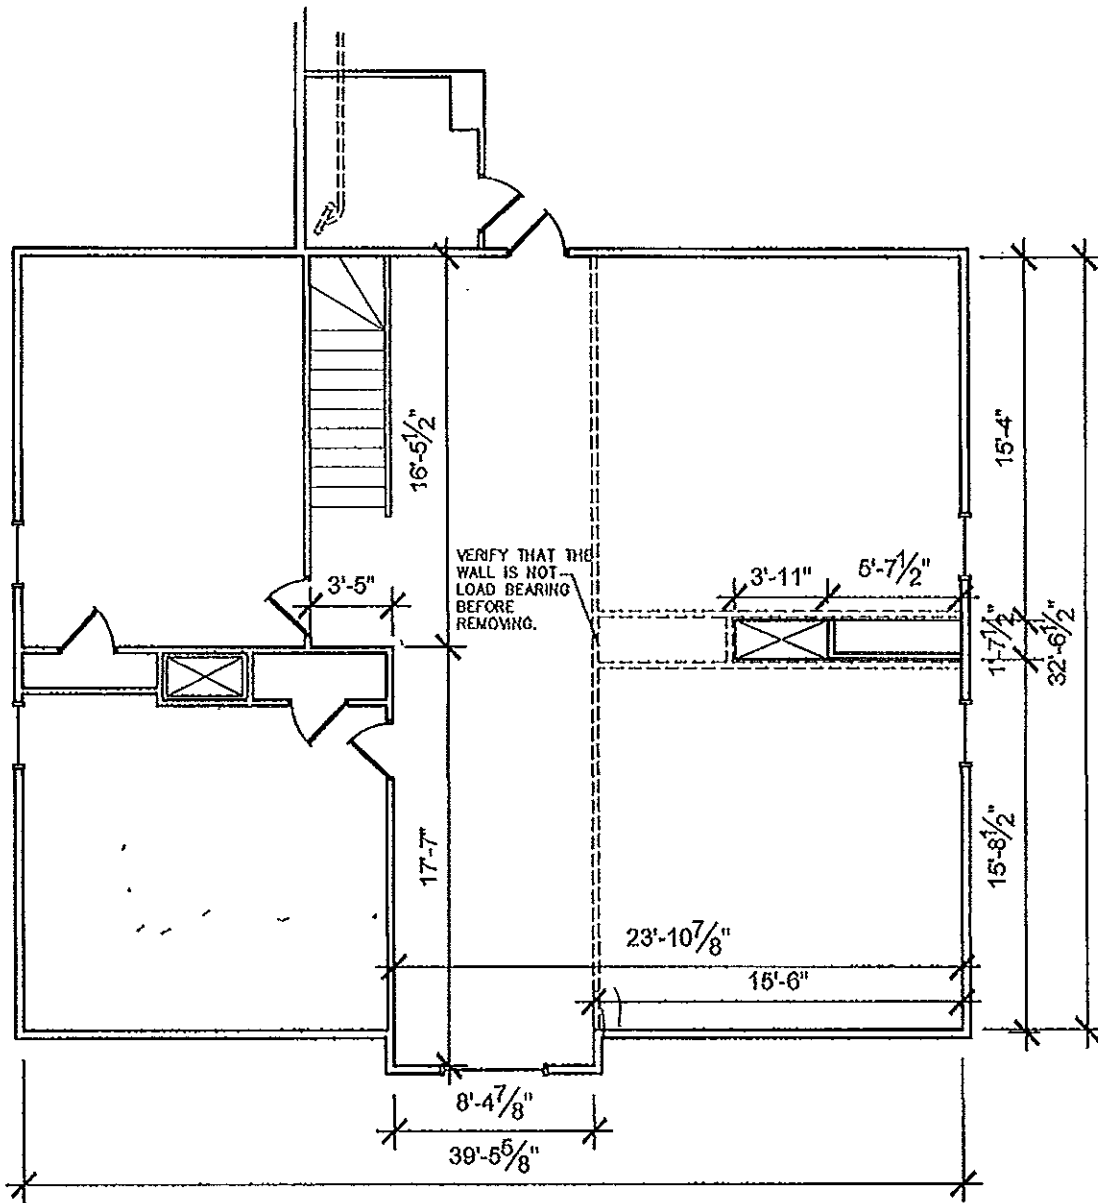

Linda Braley
 44 Edwards St.
 Portland, Maine 04102
 lbraley@yahoo.com
 207.321.5060

DRAWING TITLE:

ATTIC FLOOR PLAN

PROJECT NAME:

HATZENBUEHLER HOUSE
 173 PI FASANT AVE PORTLAND ME

THIS DRAWING IS THE PROPERTY OF LINDA BRALEY AND IS NOT TO BE COPIED OR REPRODUCED IN PART OR WHOLE. © 2013 LINDA BRALEY

DATE OF ISSUE

JULY 25, 2013

DESCRIPTION

BASE PLAN

SCALE

1/8" = 1'-0"

PROJECT NUMBER

2013-HATZ

1

Attic Floor Plan

SCALE: 1/8" = 1'-0"

A-103