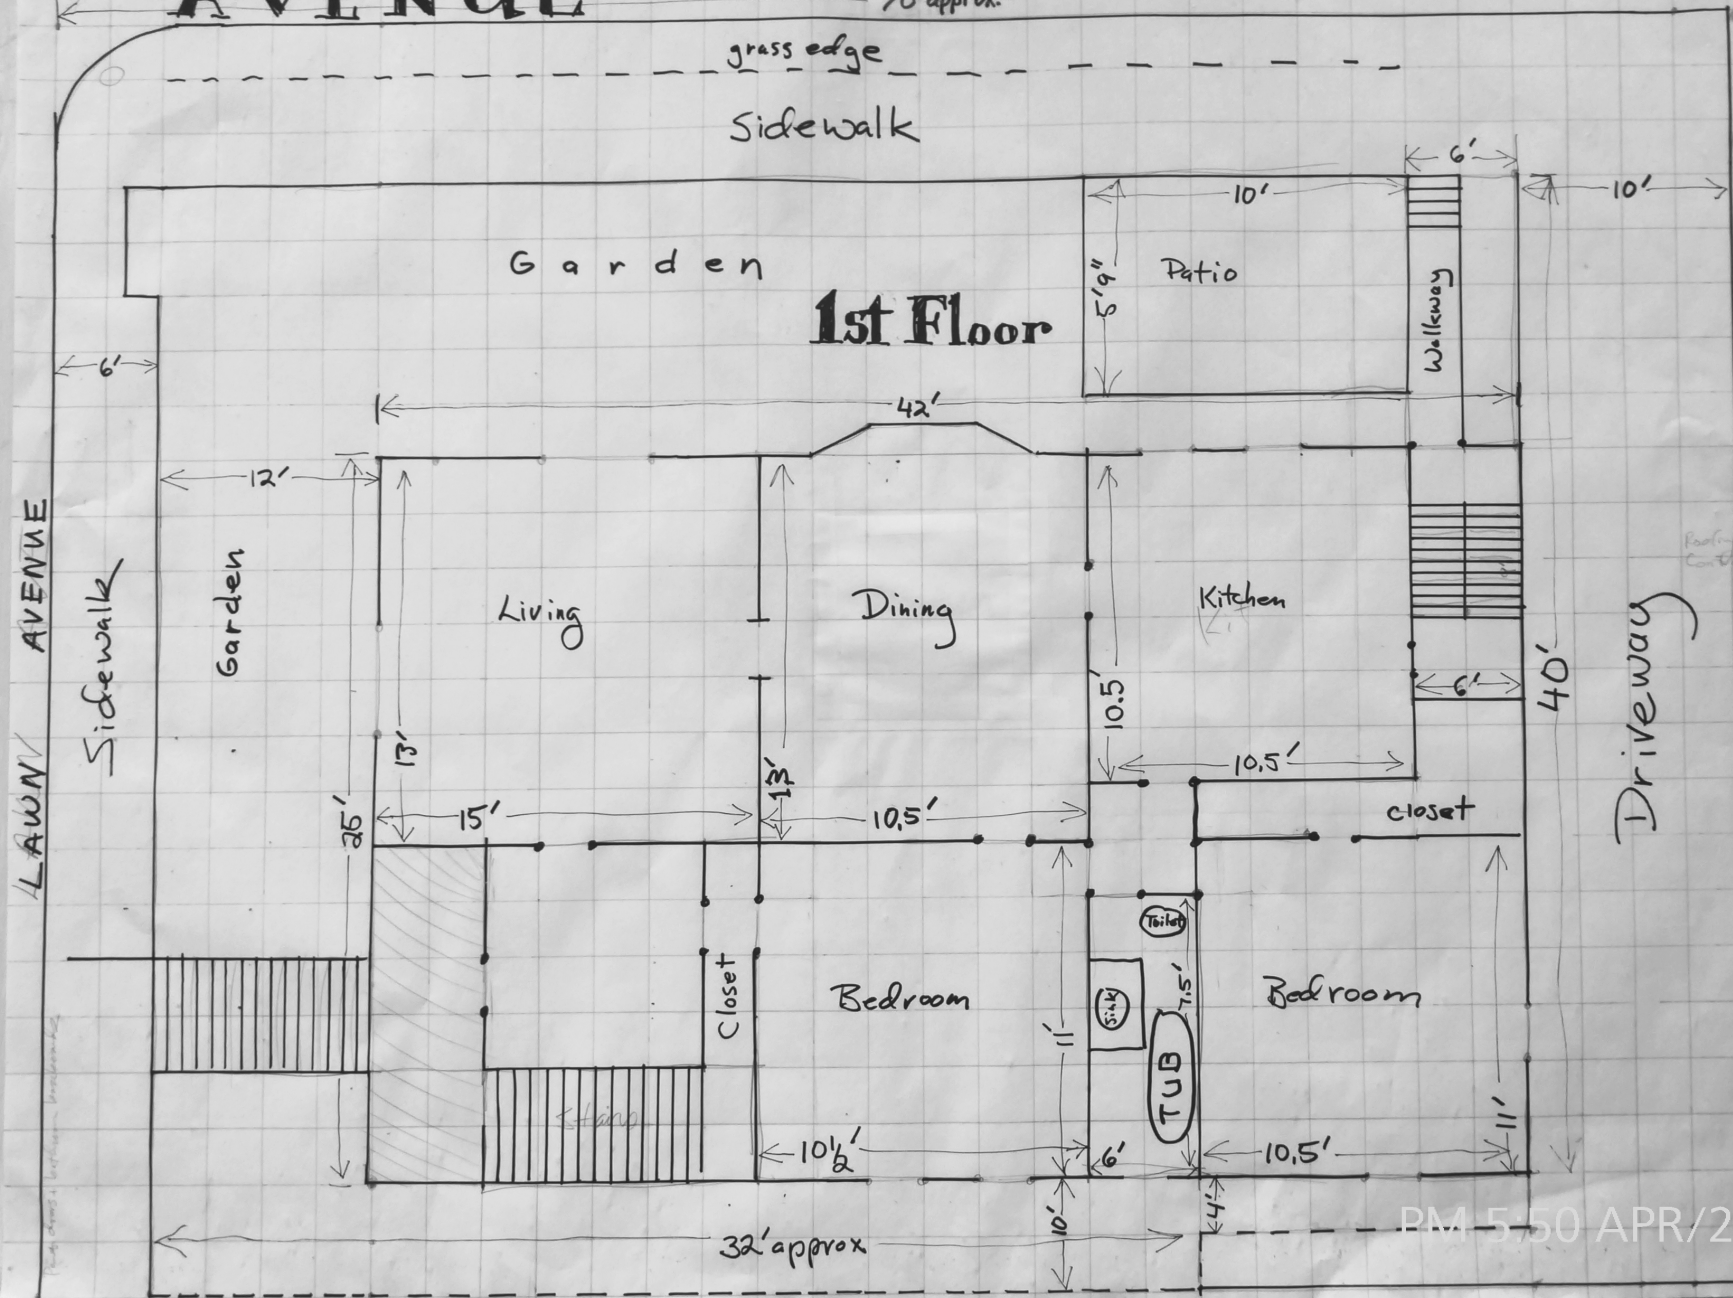

70 LAWN AVENUE

TREMONT
Tremont St. S (South)

70' approx.

grass edge
Sidewalk

1st Floor

PM 5:50 APR/25/2017