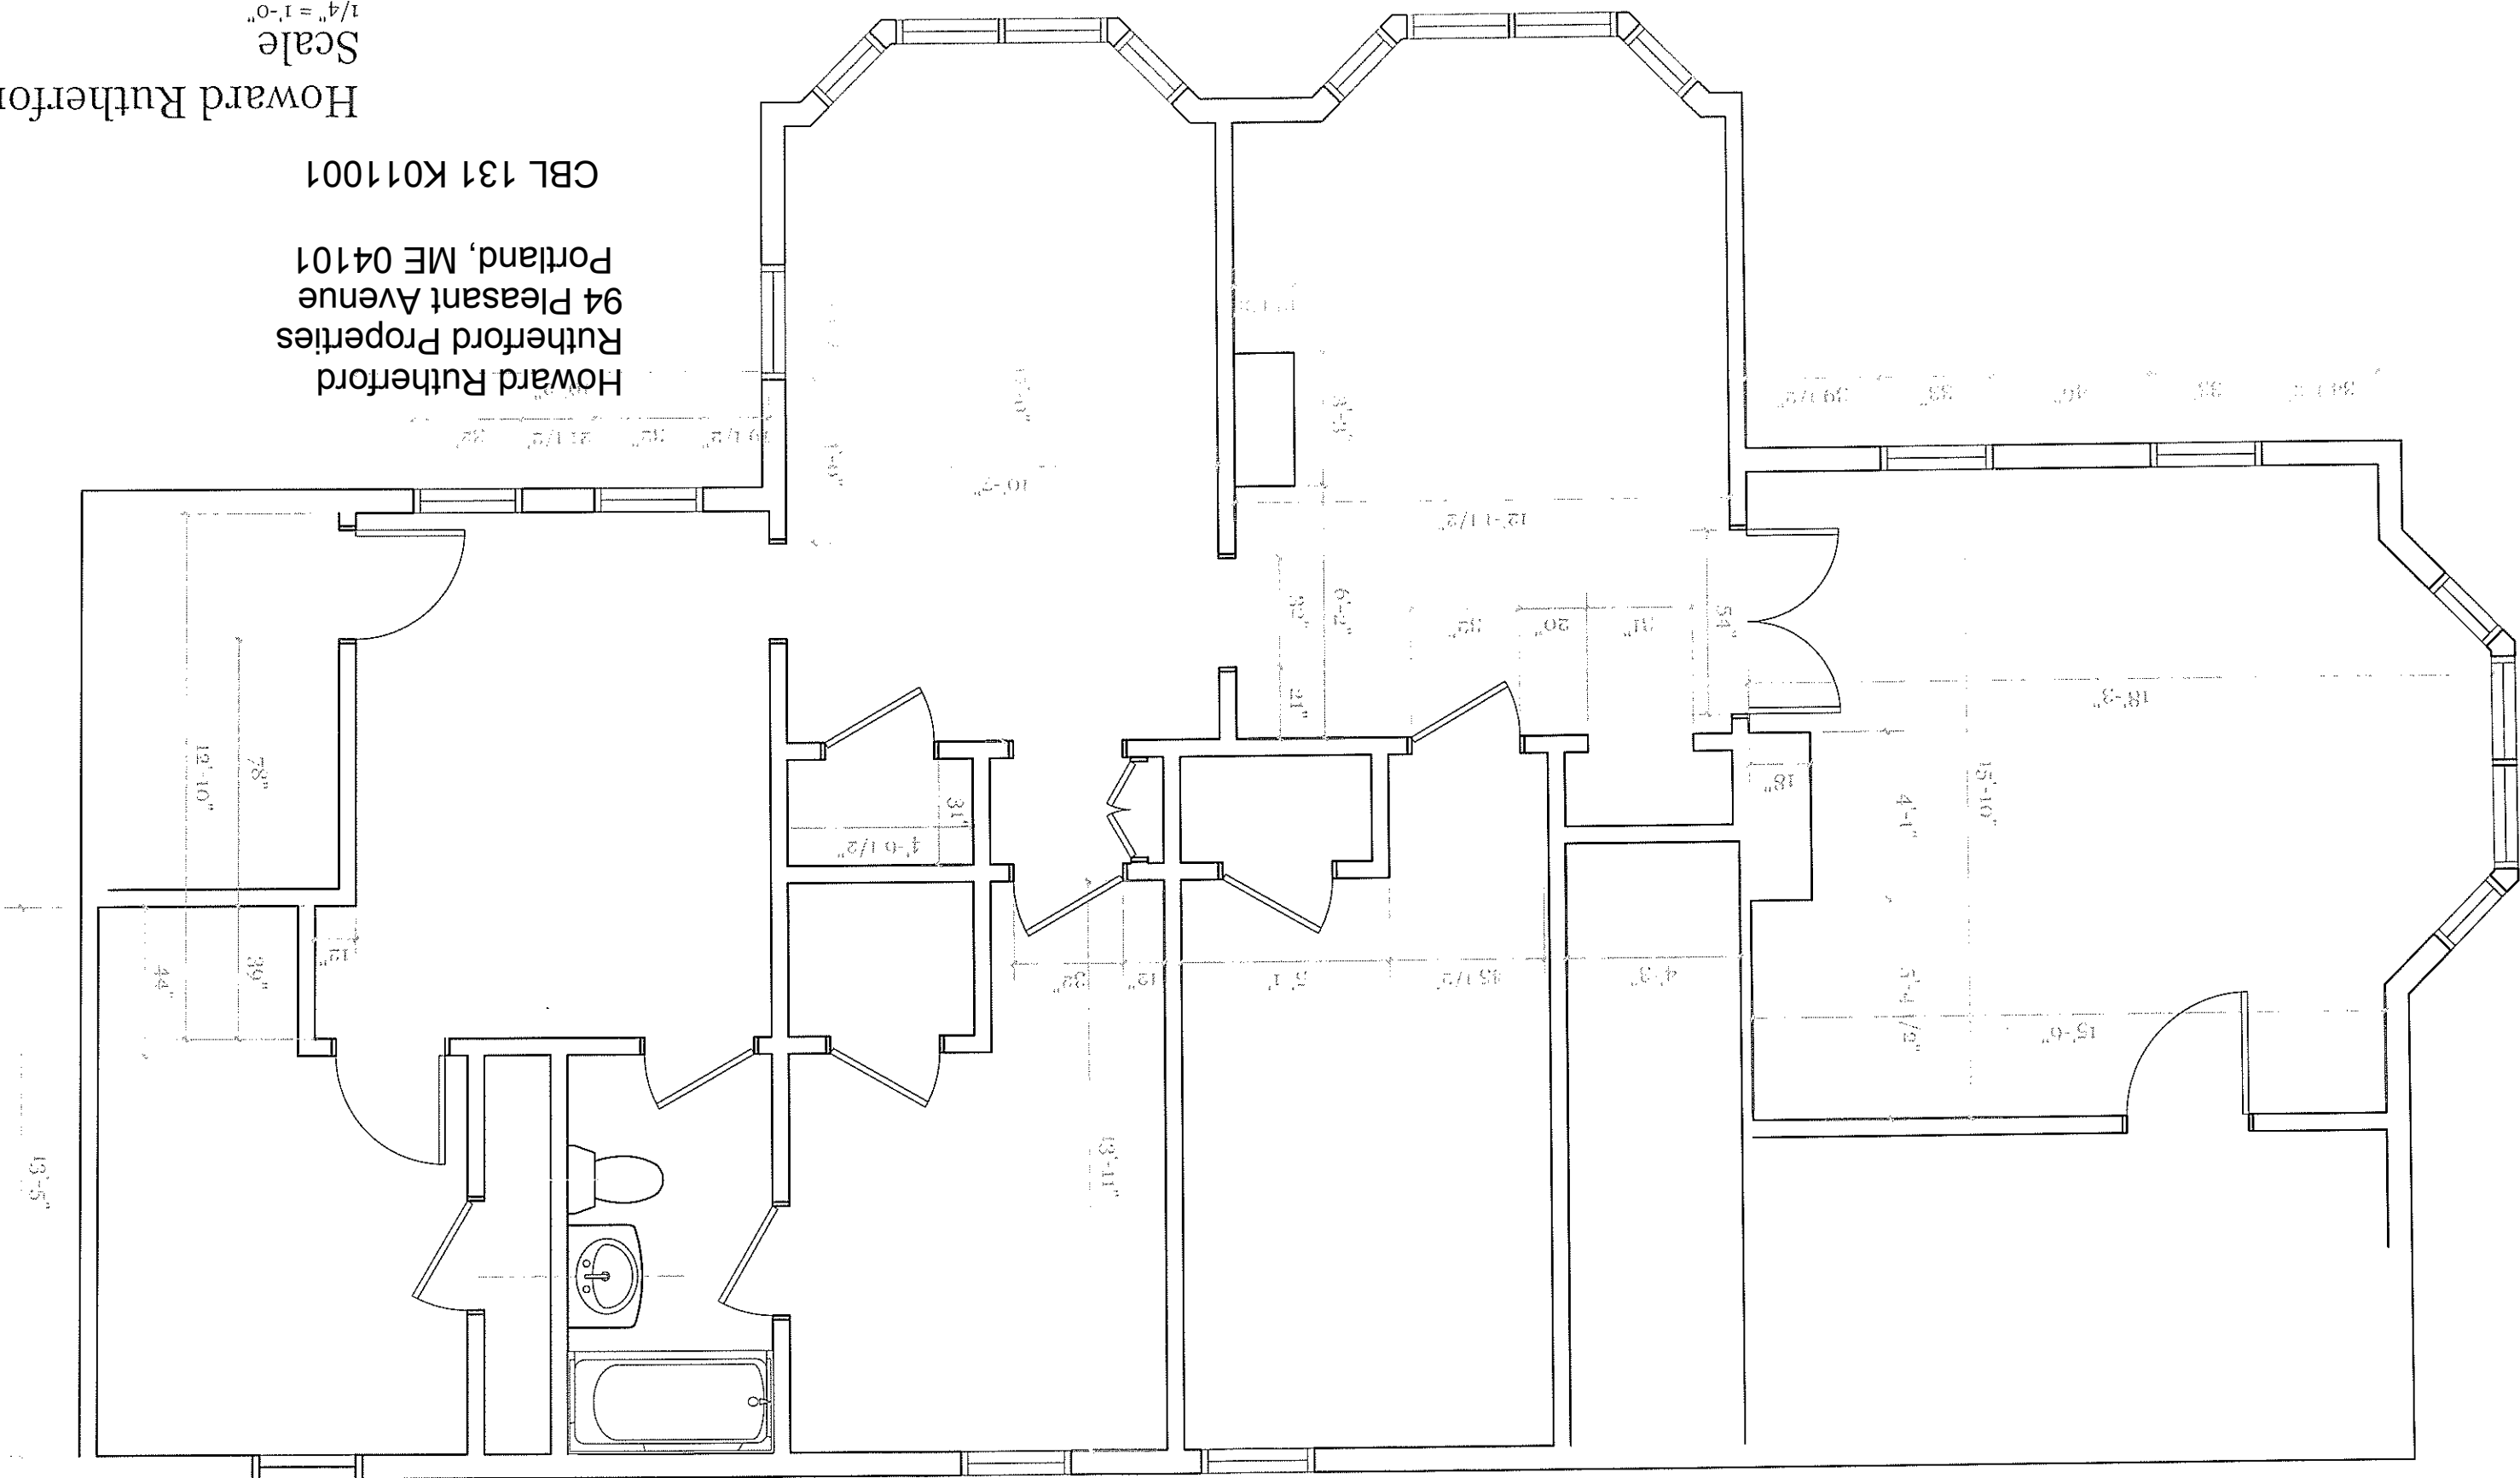

A 1 Existing Floor Plan

Howard Rutherford
Rutherford Properties
94 Pleasant Avenue
Portland, ME 04101
CBL 131 K011001

Howard Rutherford
Scale
1/4" = 1'-0"