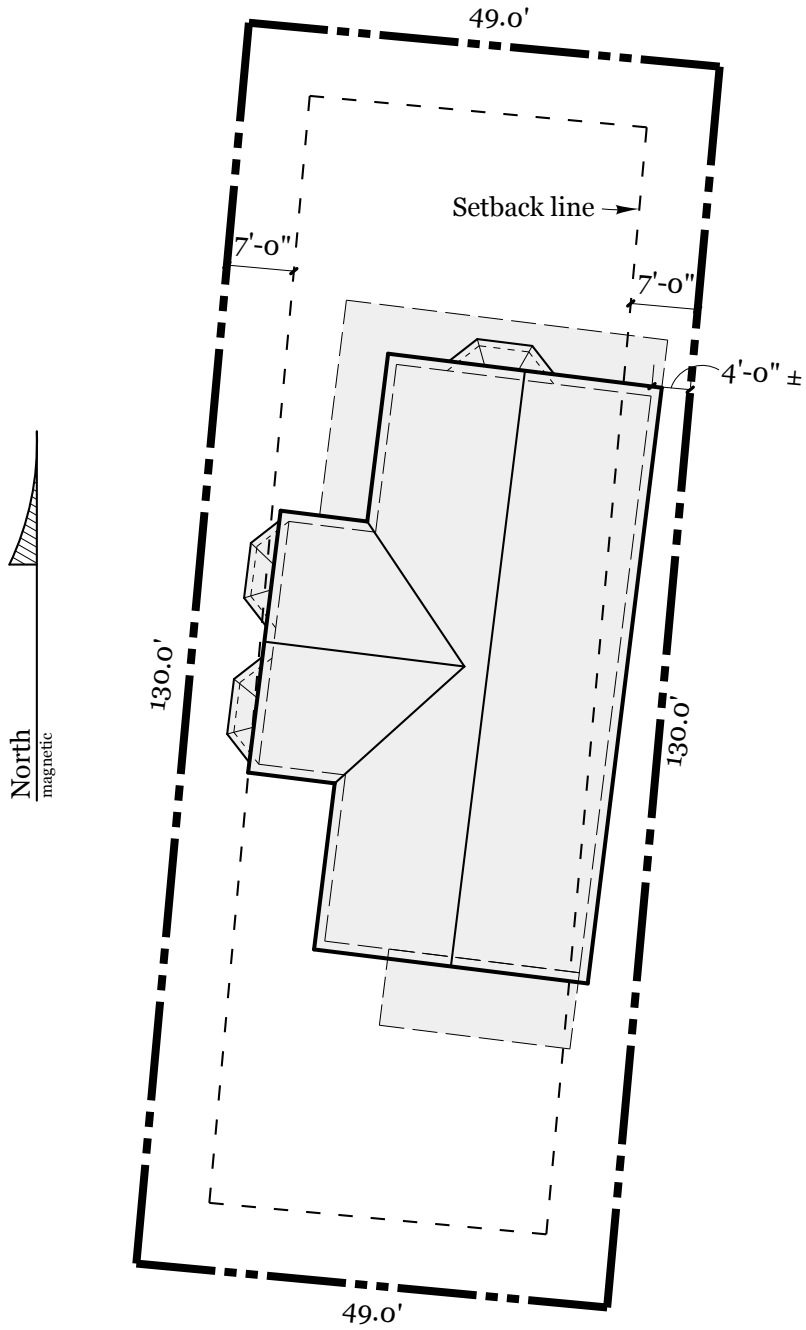

PLEASANT STREET

Plot plan

scale: 1" = 20'
July 25, 2013

94 Pleasant Ave.
Portland, ME

House built 1910
3,846 sf

Tax map I_17SW
Lot area 6370sf.
Zone: R5