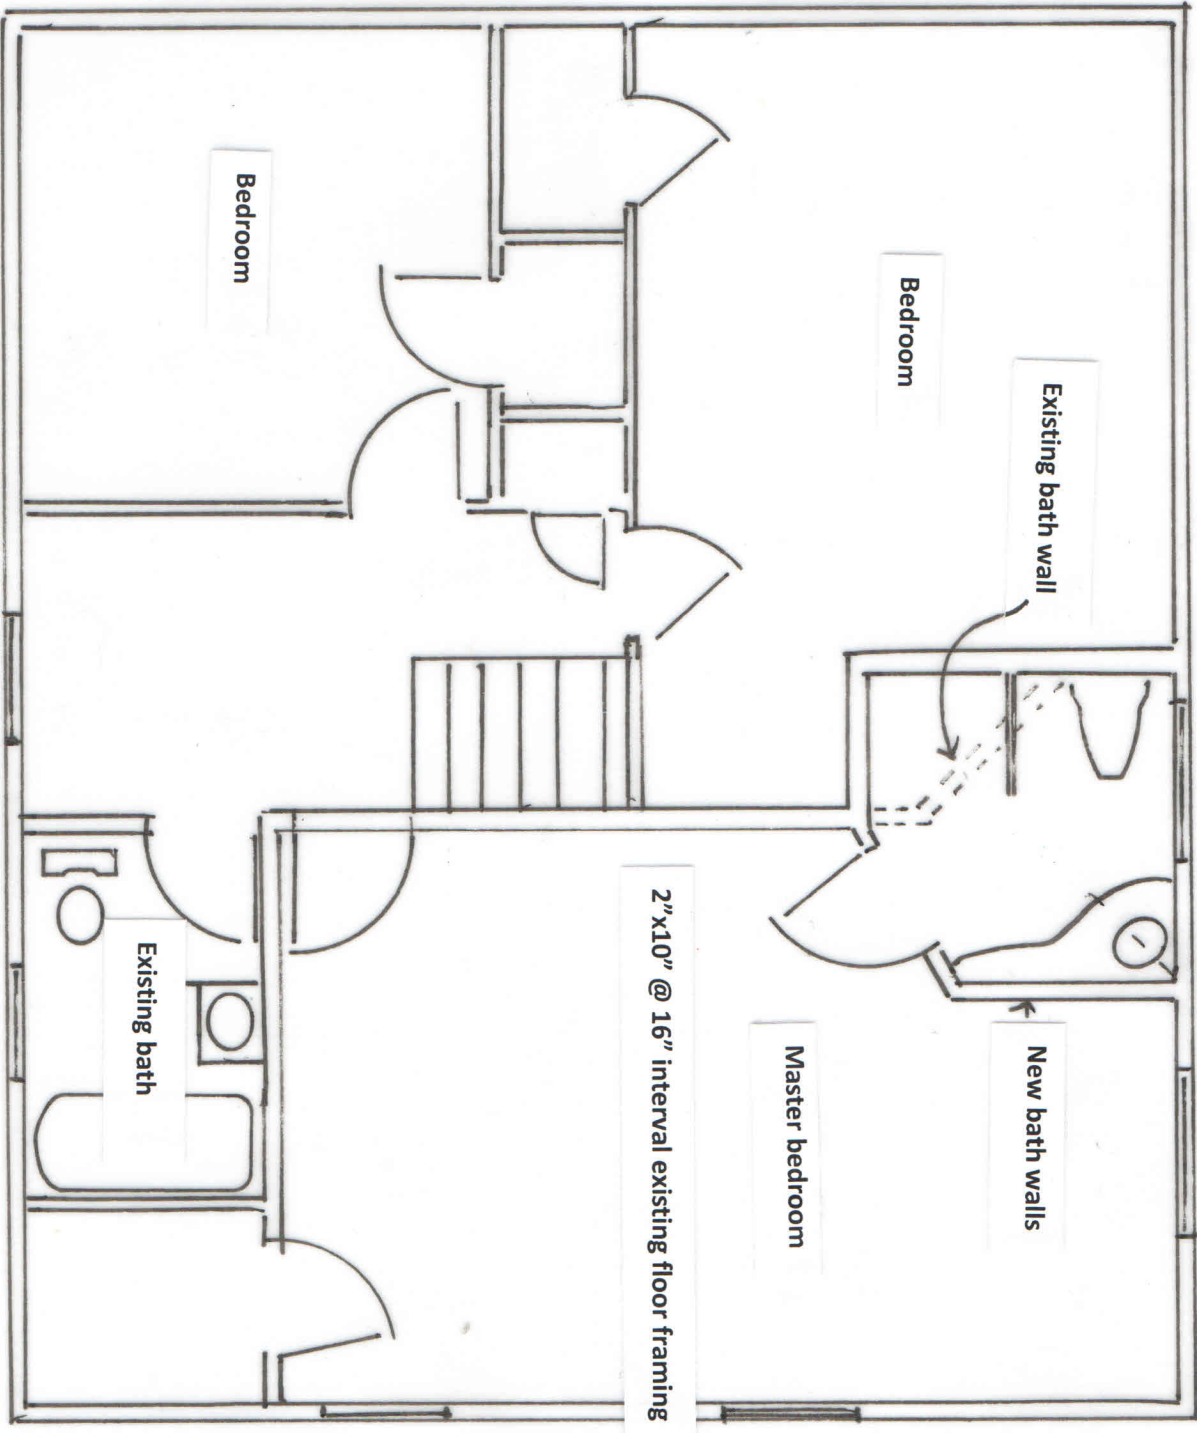

For Andy Schmidt and Emily Leshner Residence
60 Berkeley Street
Portland, Maine, 04103

Proposed new bathroom
See master bath addition plan
For more details and elevation

Second Floor Floor Plan
Approx 29'4" x 25'
Scale 1/4" = 1'