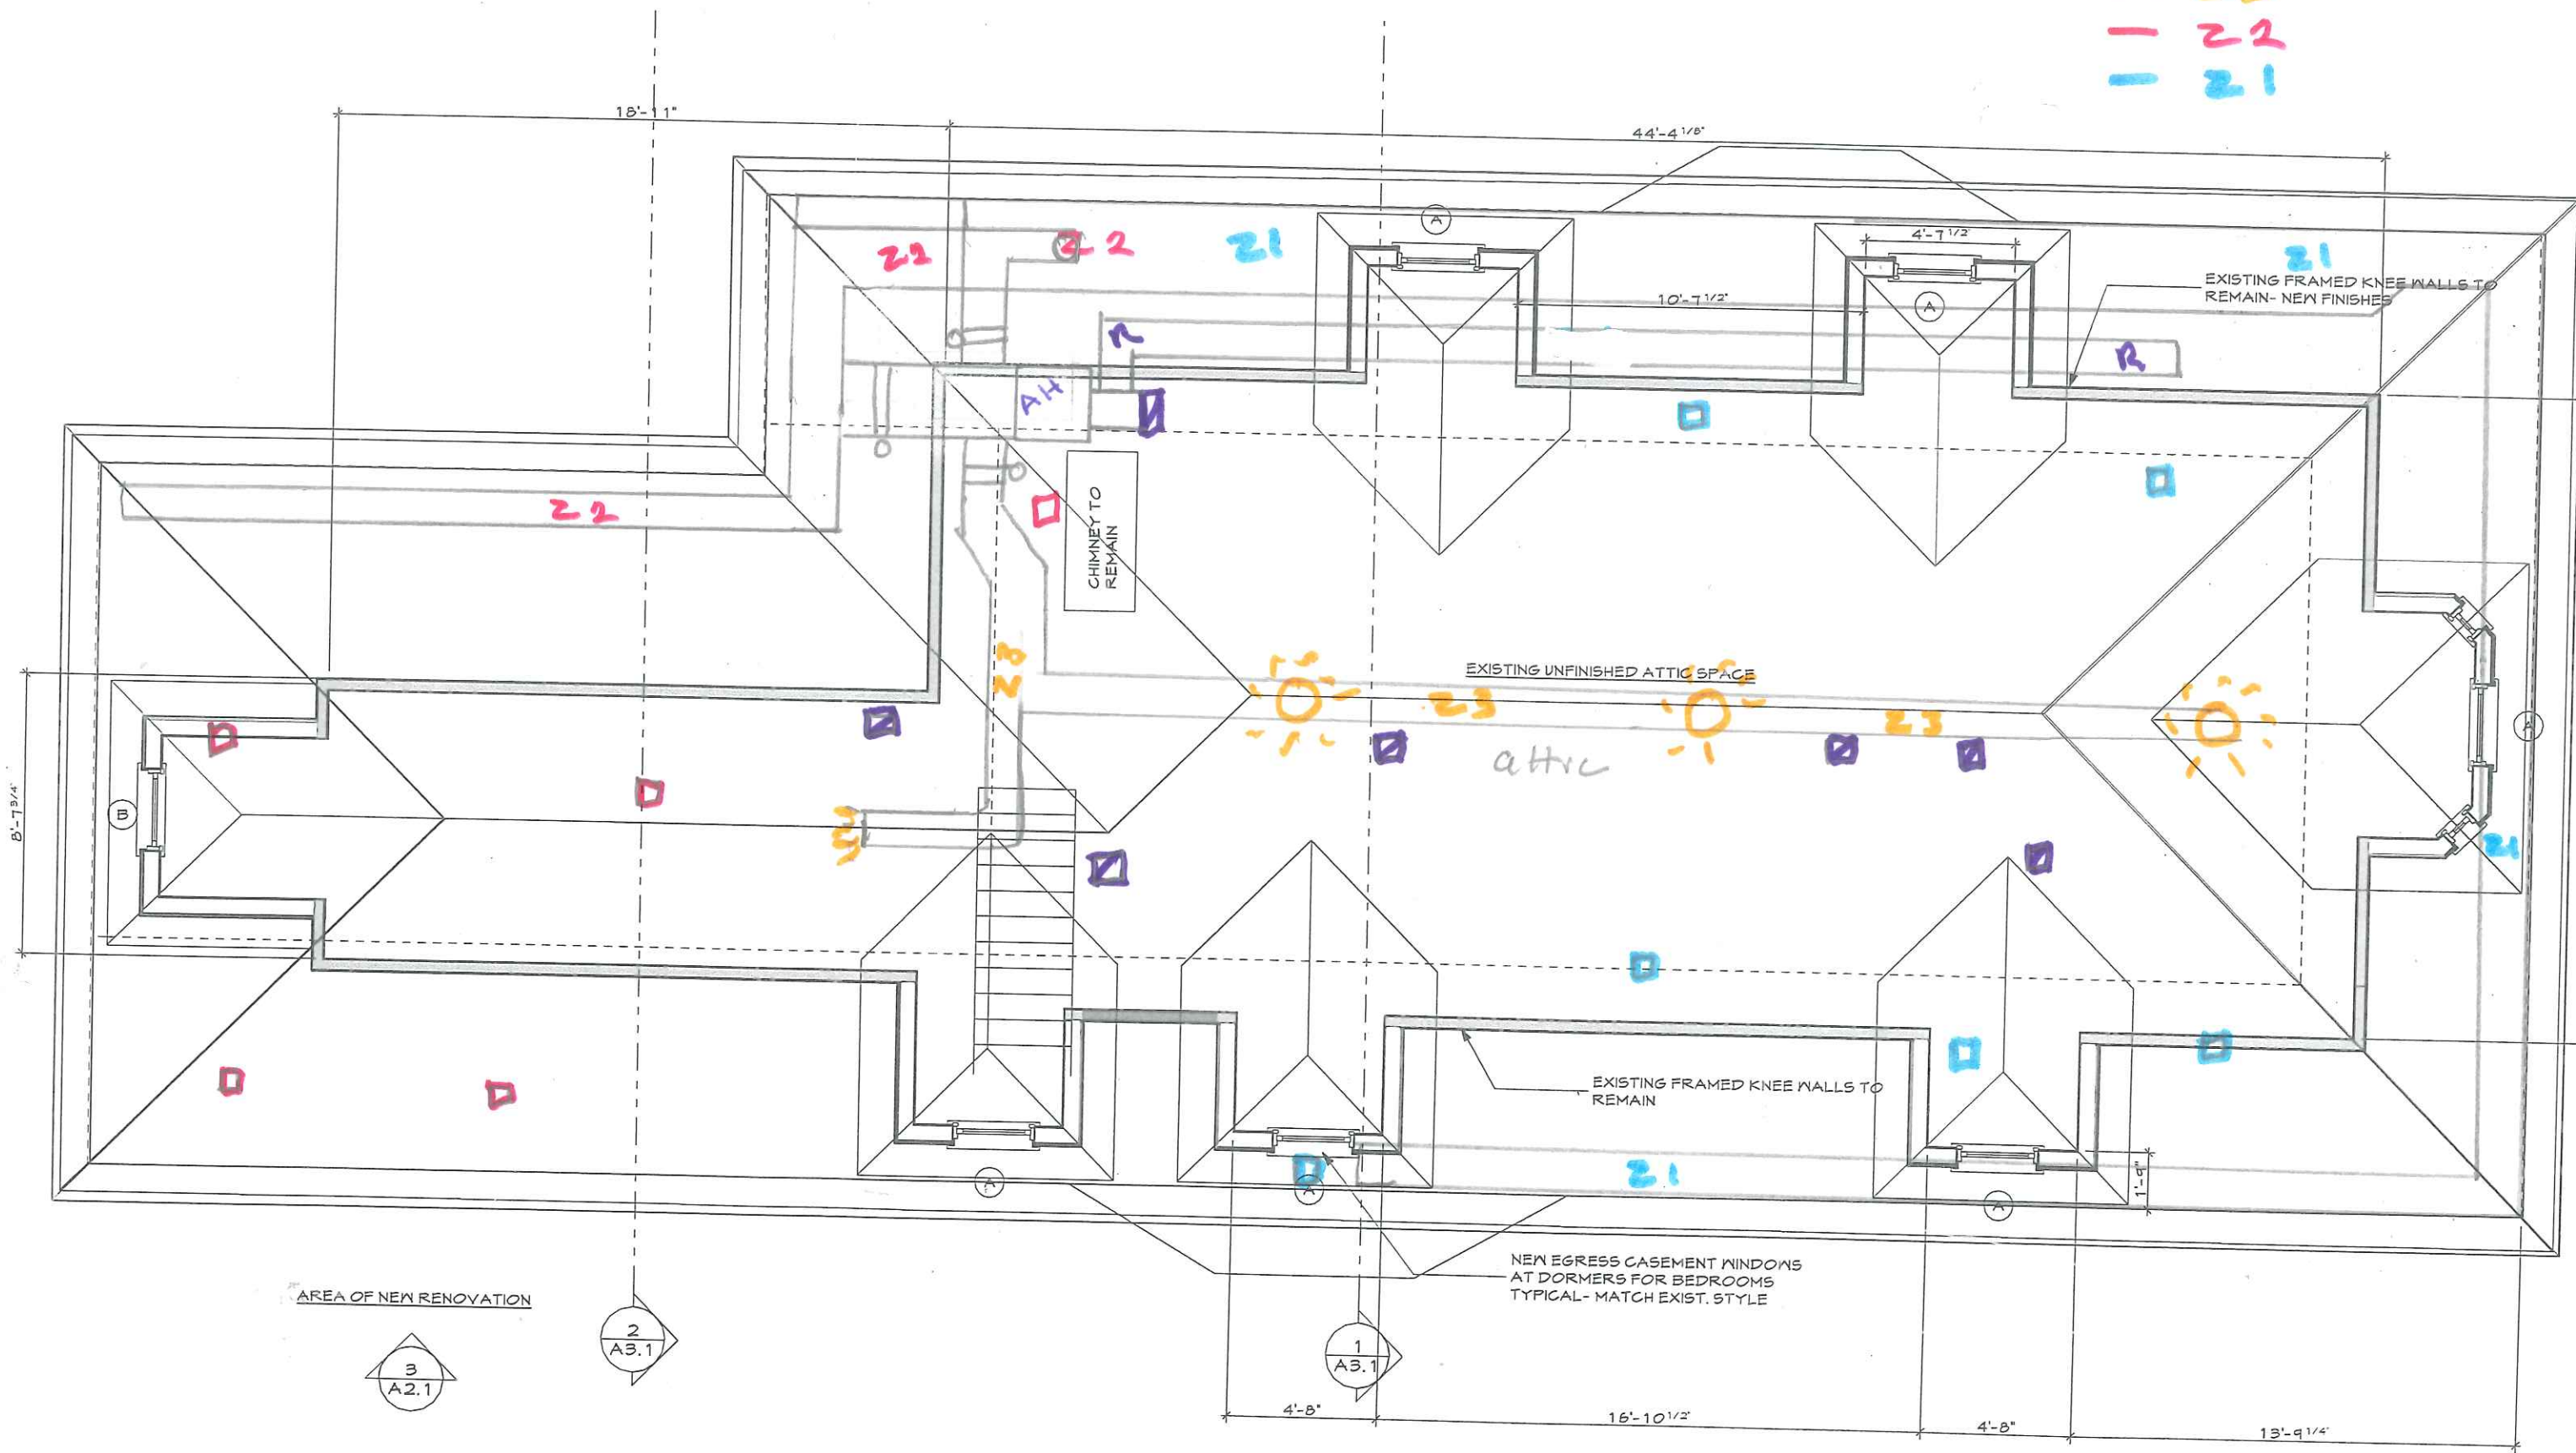

- Returns
- 23
- 22
- 21

1 Third Floor Plan
 A1.4 SCALE: 1/4" = 1'-0"