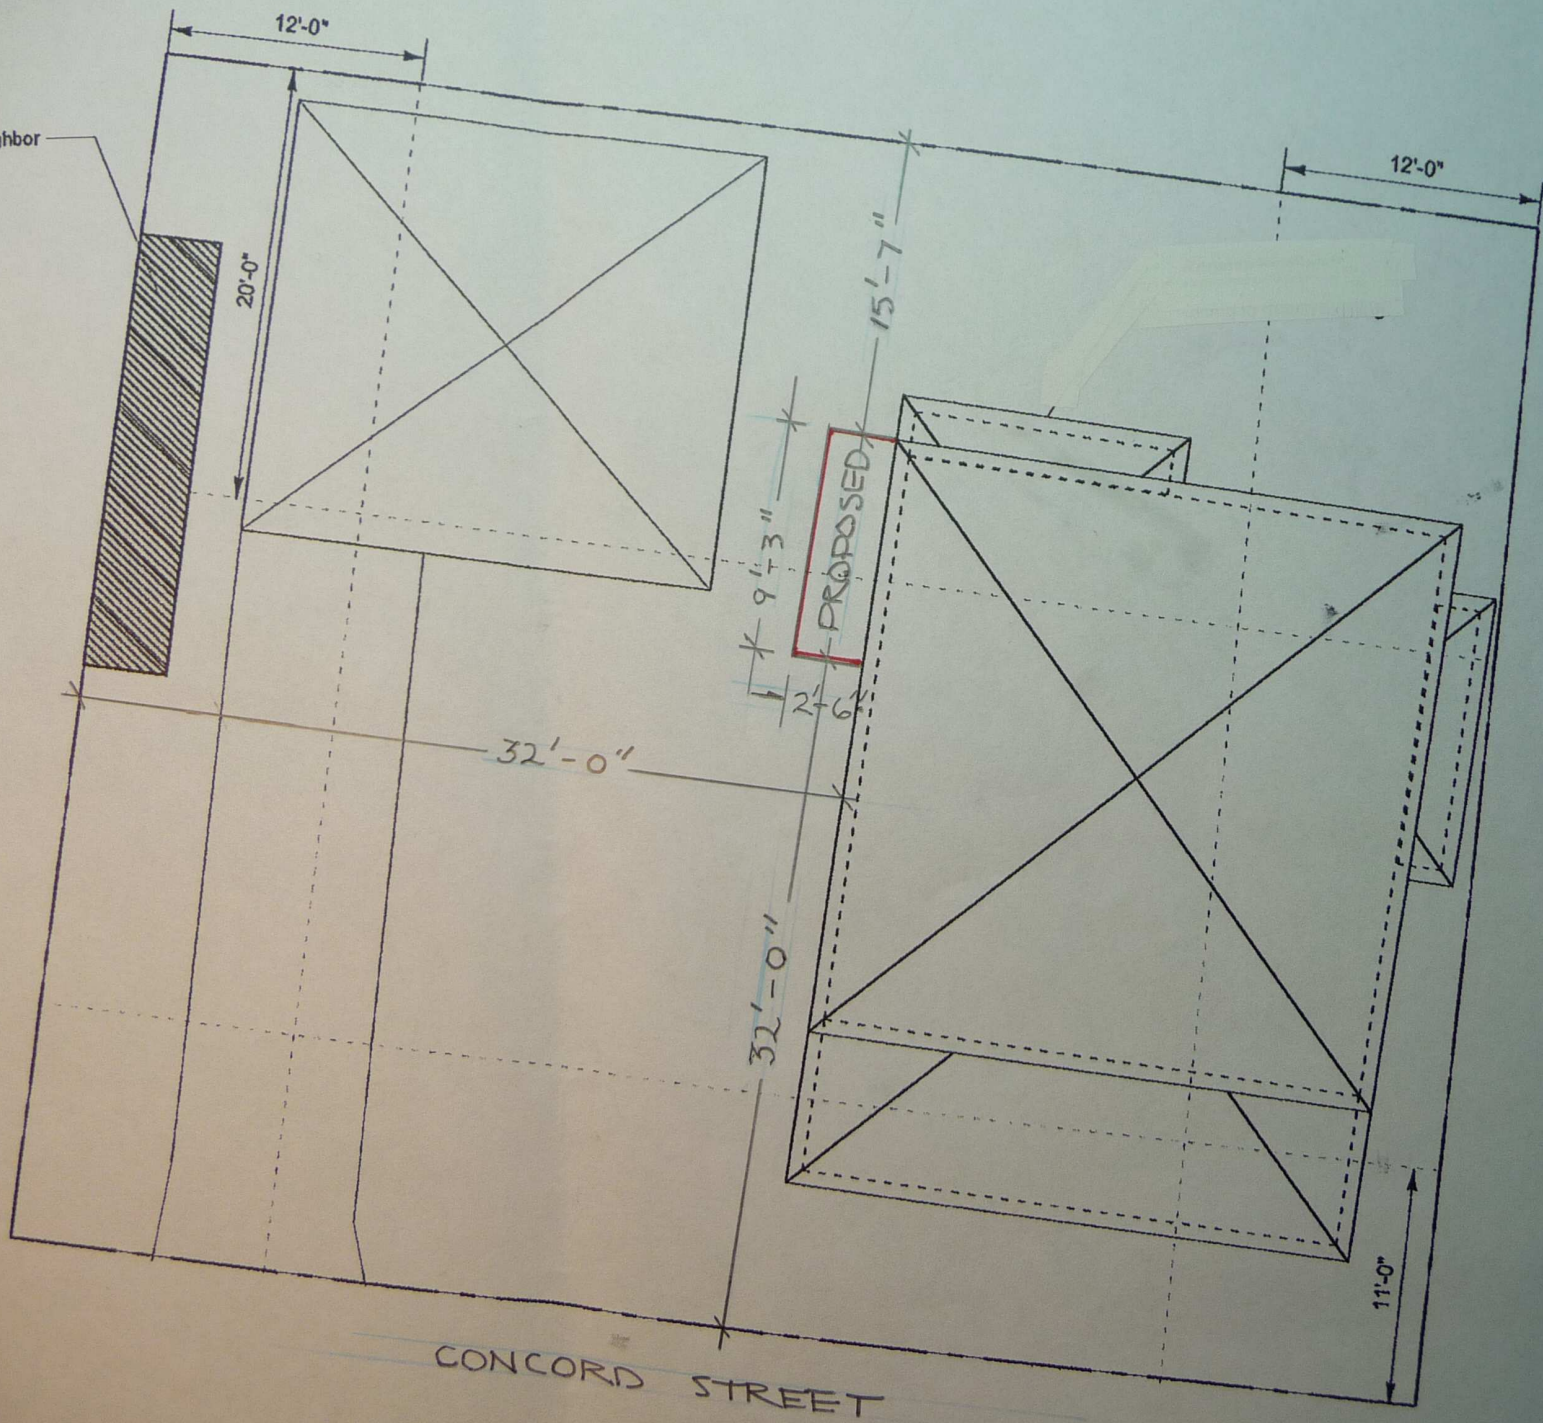

impeding by neighbor

CONCORD STREET

Note:  
 Map 130  
 Block H  
 Lot 14  
 3,562 Sq ft

Portland Home Builders  
 700 Washington Ave., #2  
 Portland, Maine 04103

Wertheimer + Pixley  
 19 Concord Street  
 Portland Maine 04013

DATED  
 10/9/13

Plot Plan  
 Scale: 1/8" = 1'-0"

L0.01