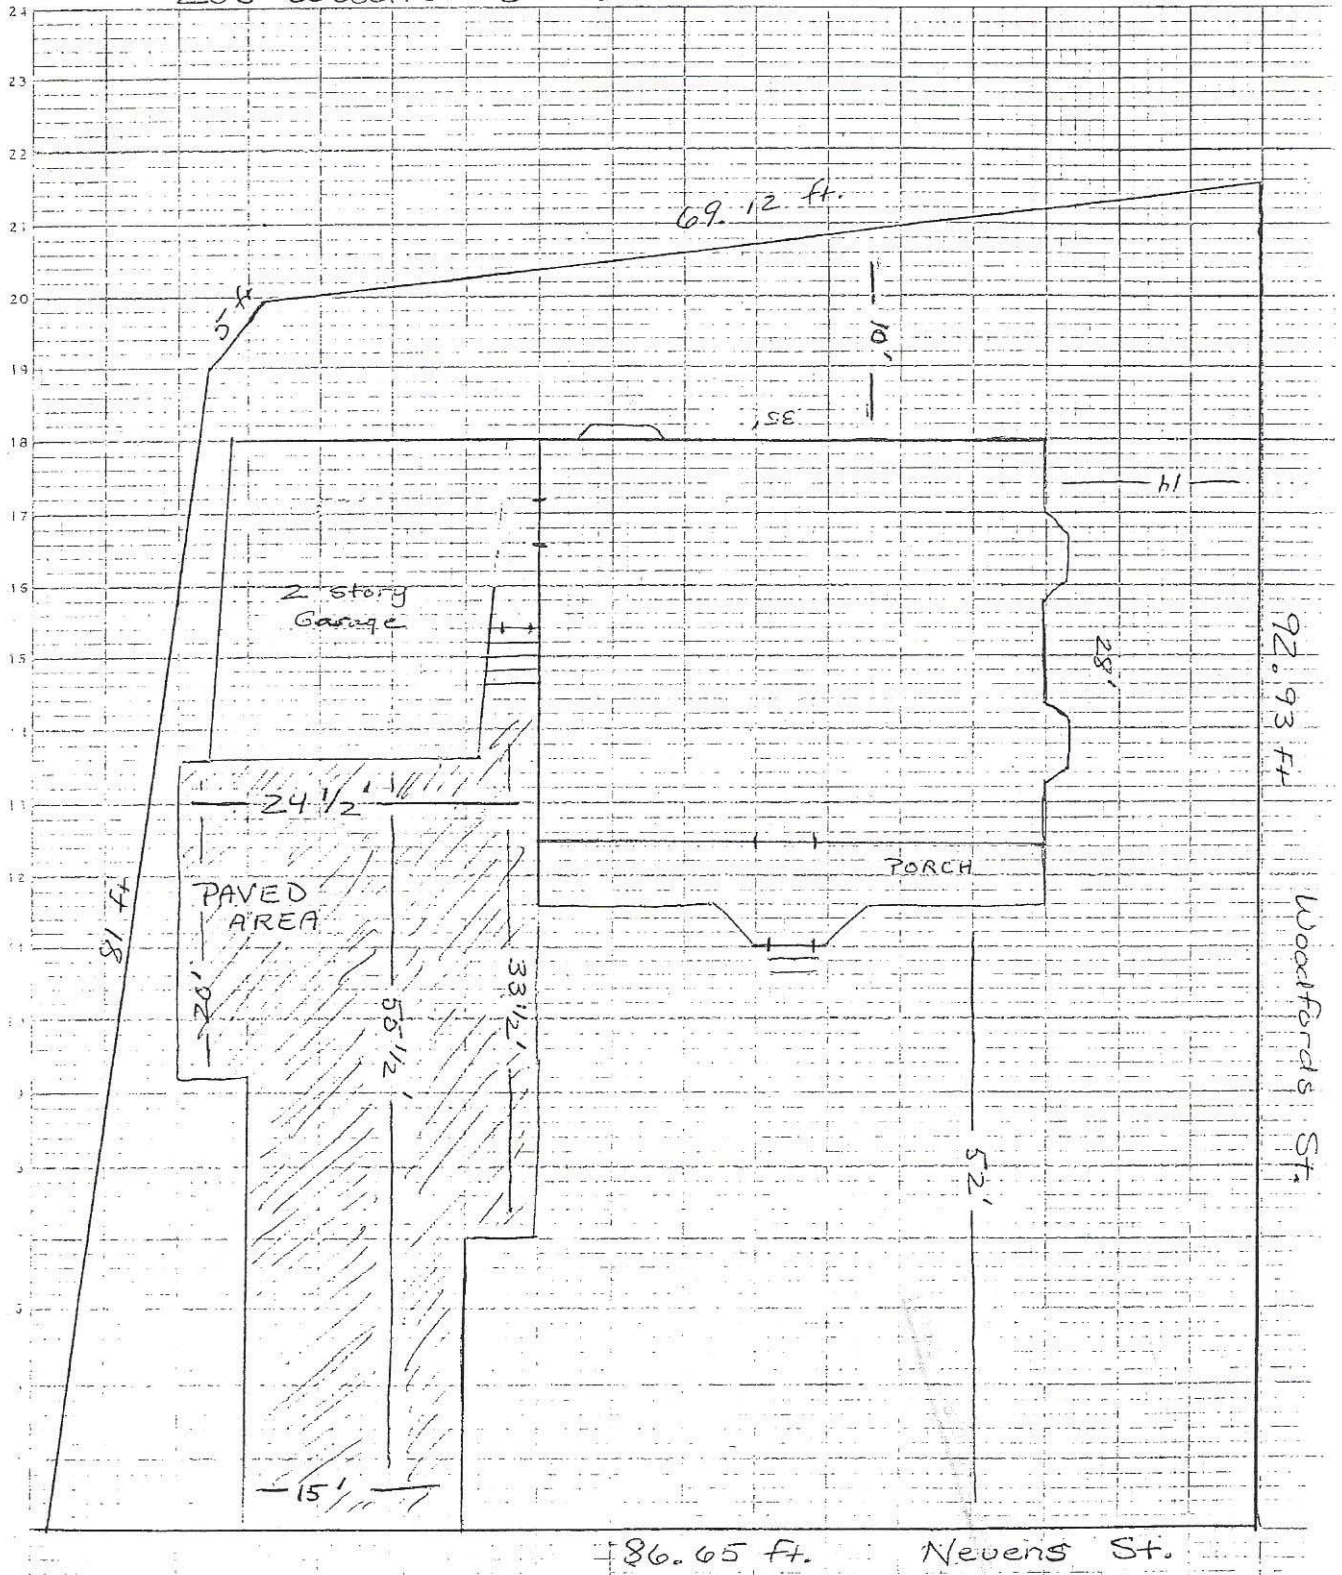

205 Woodfords St.

S F M VERNON INC
MFA FORM N 1

NO. R 1258 L
1942-5 TO THE CENTERLINE

92.93 Ft.
Woodfords St.

86.65 Ft. Nevens St.