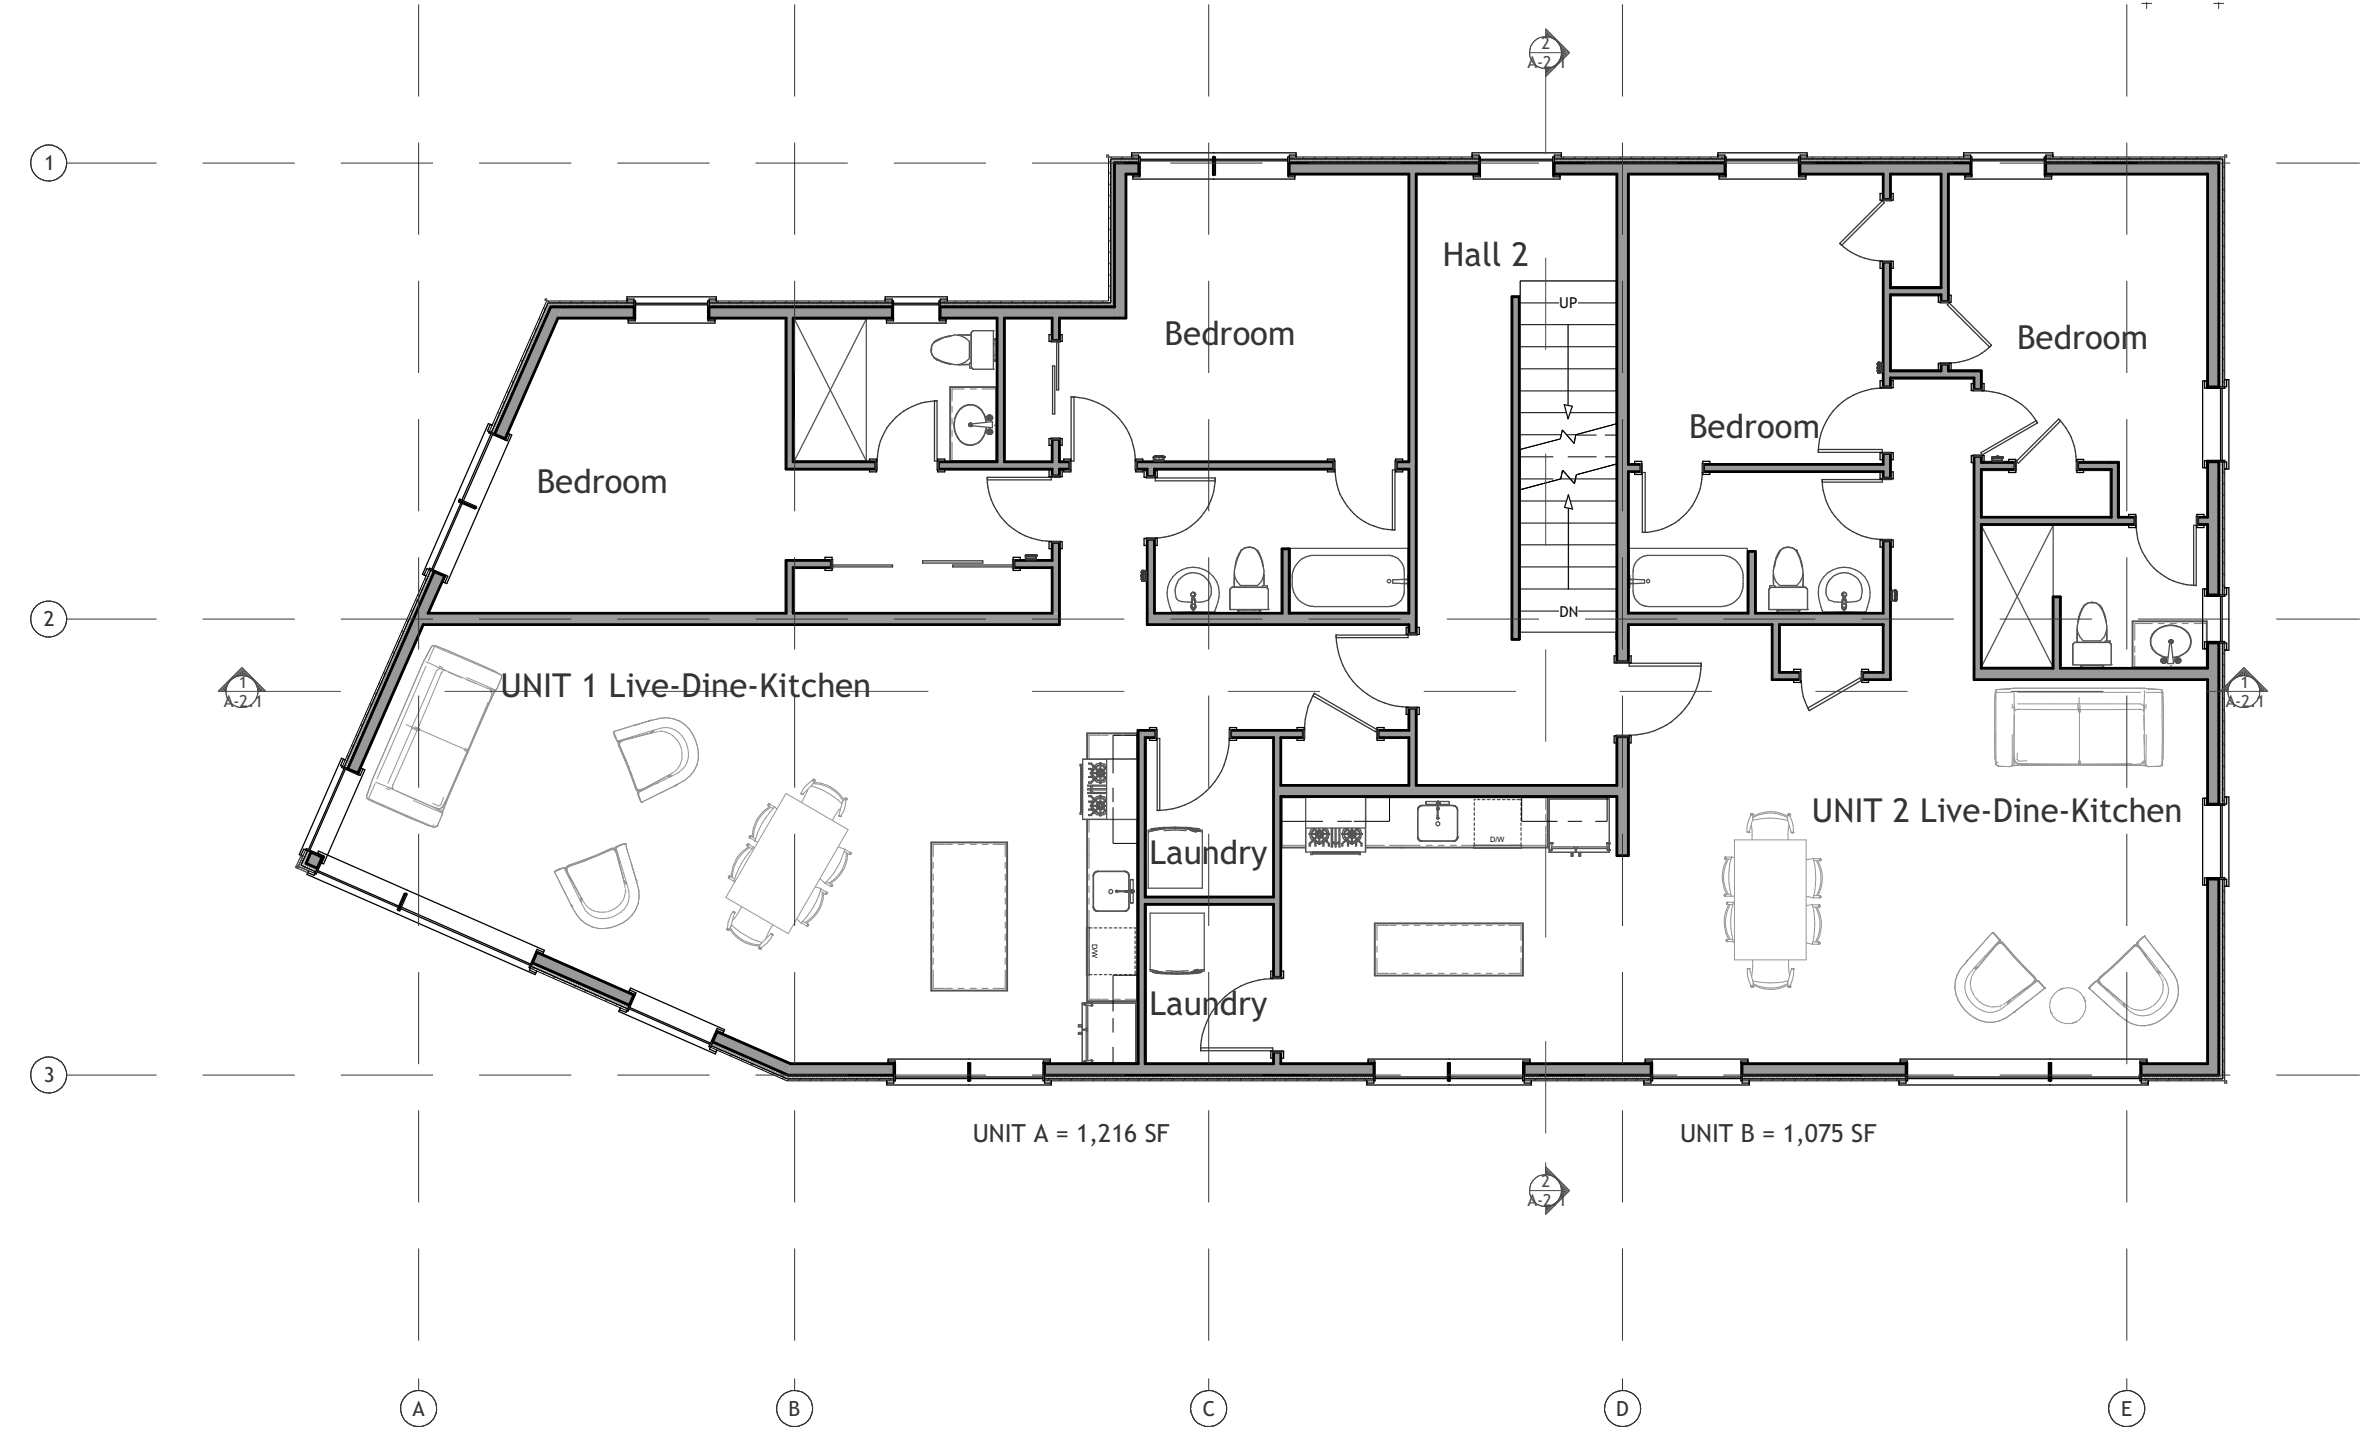

4 : Roof Plan : 1/8 in = 1 ft

3 : Third Floor Plan : 1/8 in = 1 ft

2 : Second Floor Plan : 1/8 in = 1 ft

1 : First Floor Plan : 1/8 in = 1 ft

0 : Basement Plan : 1/8 in = 1 ft

Kevin Moquin Architect
Portland, ME
Info@km-a-me
(207)-615-6421
Revisions:

23 Ocean
Portland, ME

FLOOR PLANS