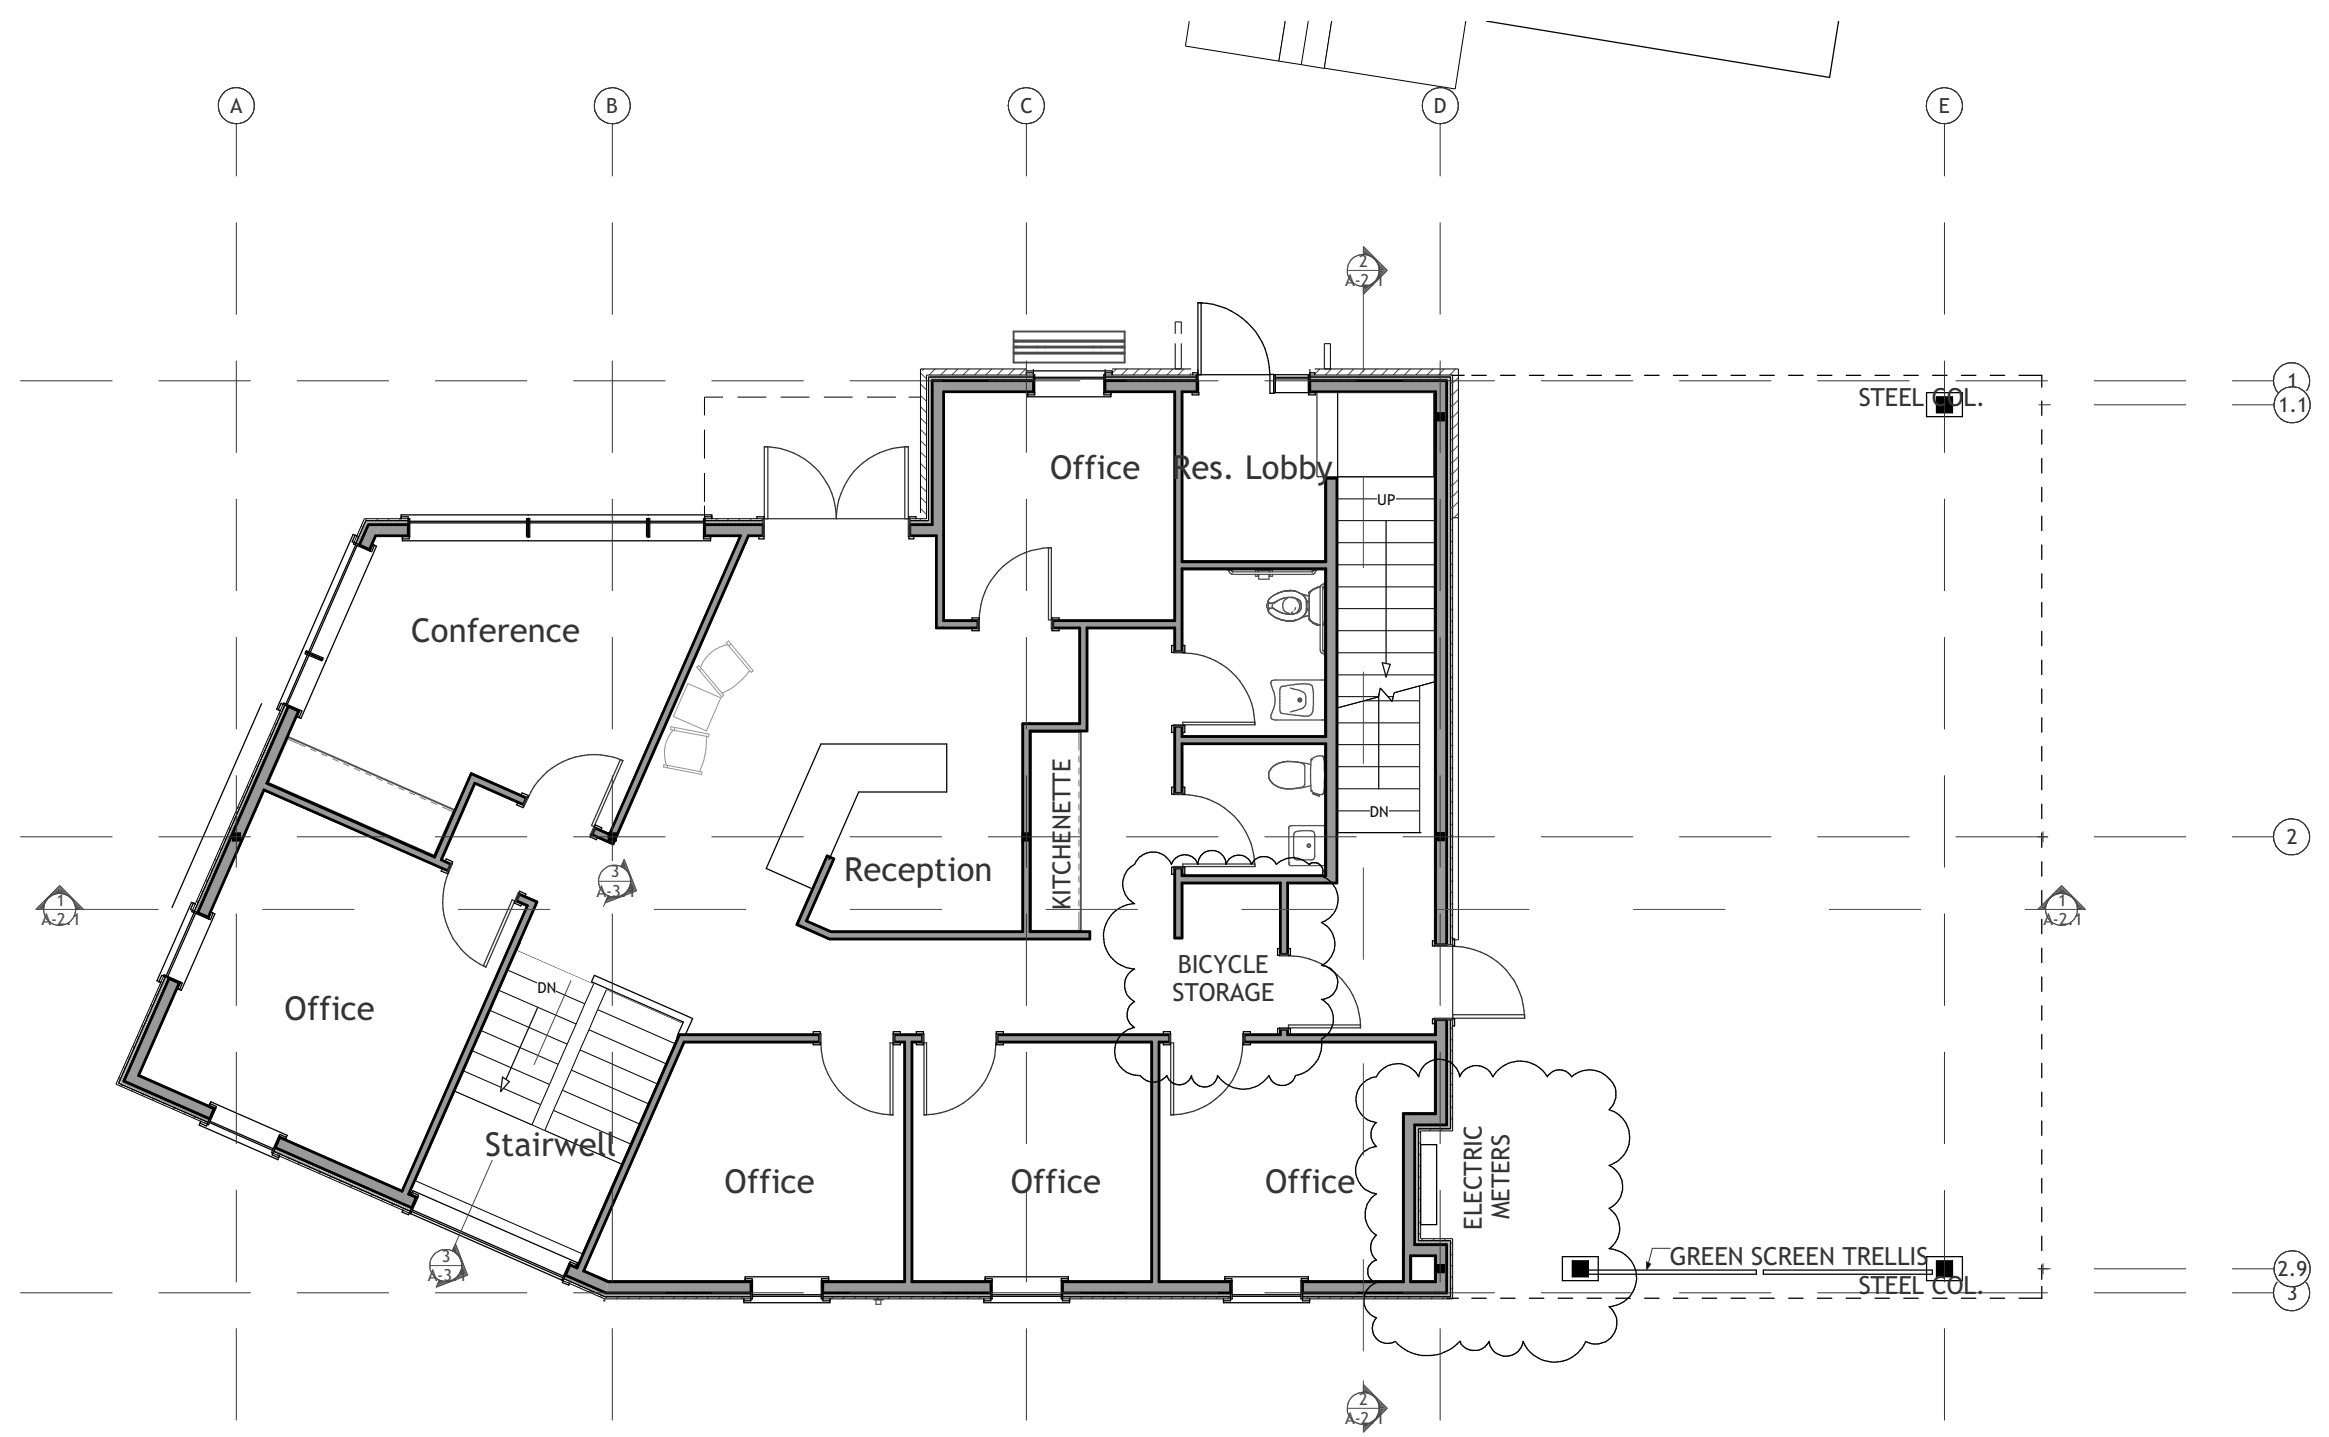

4 : Roof Plan : 1/8 in = 1 ft

3 : Third Floor Plan : 1/8 in = 1 ft

2 : Second Floor Plan : 1/8 in = 1 ft

1 : First Floor Plan : 1/8 in = 1 ft

0 : Basement Plan : 1/8 in = 1 ft

Kevin Moquin Architect
Portland, ME
Info@km-a-me
(207)-615-6421
Revisions:

23 Ocean
Portland, ME

FLOOR PLANS