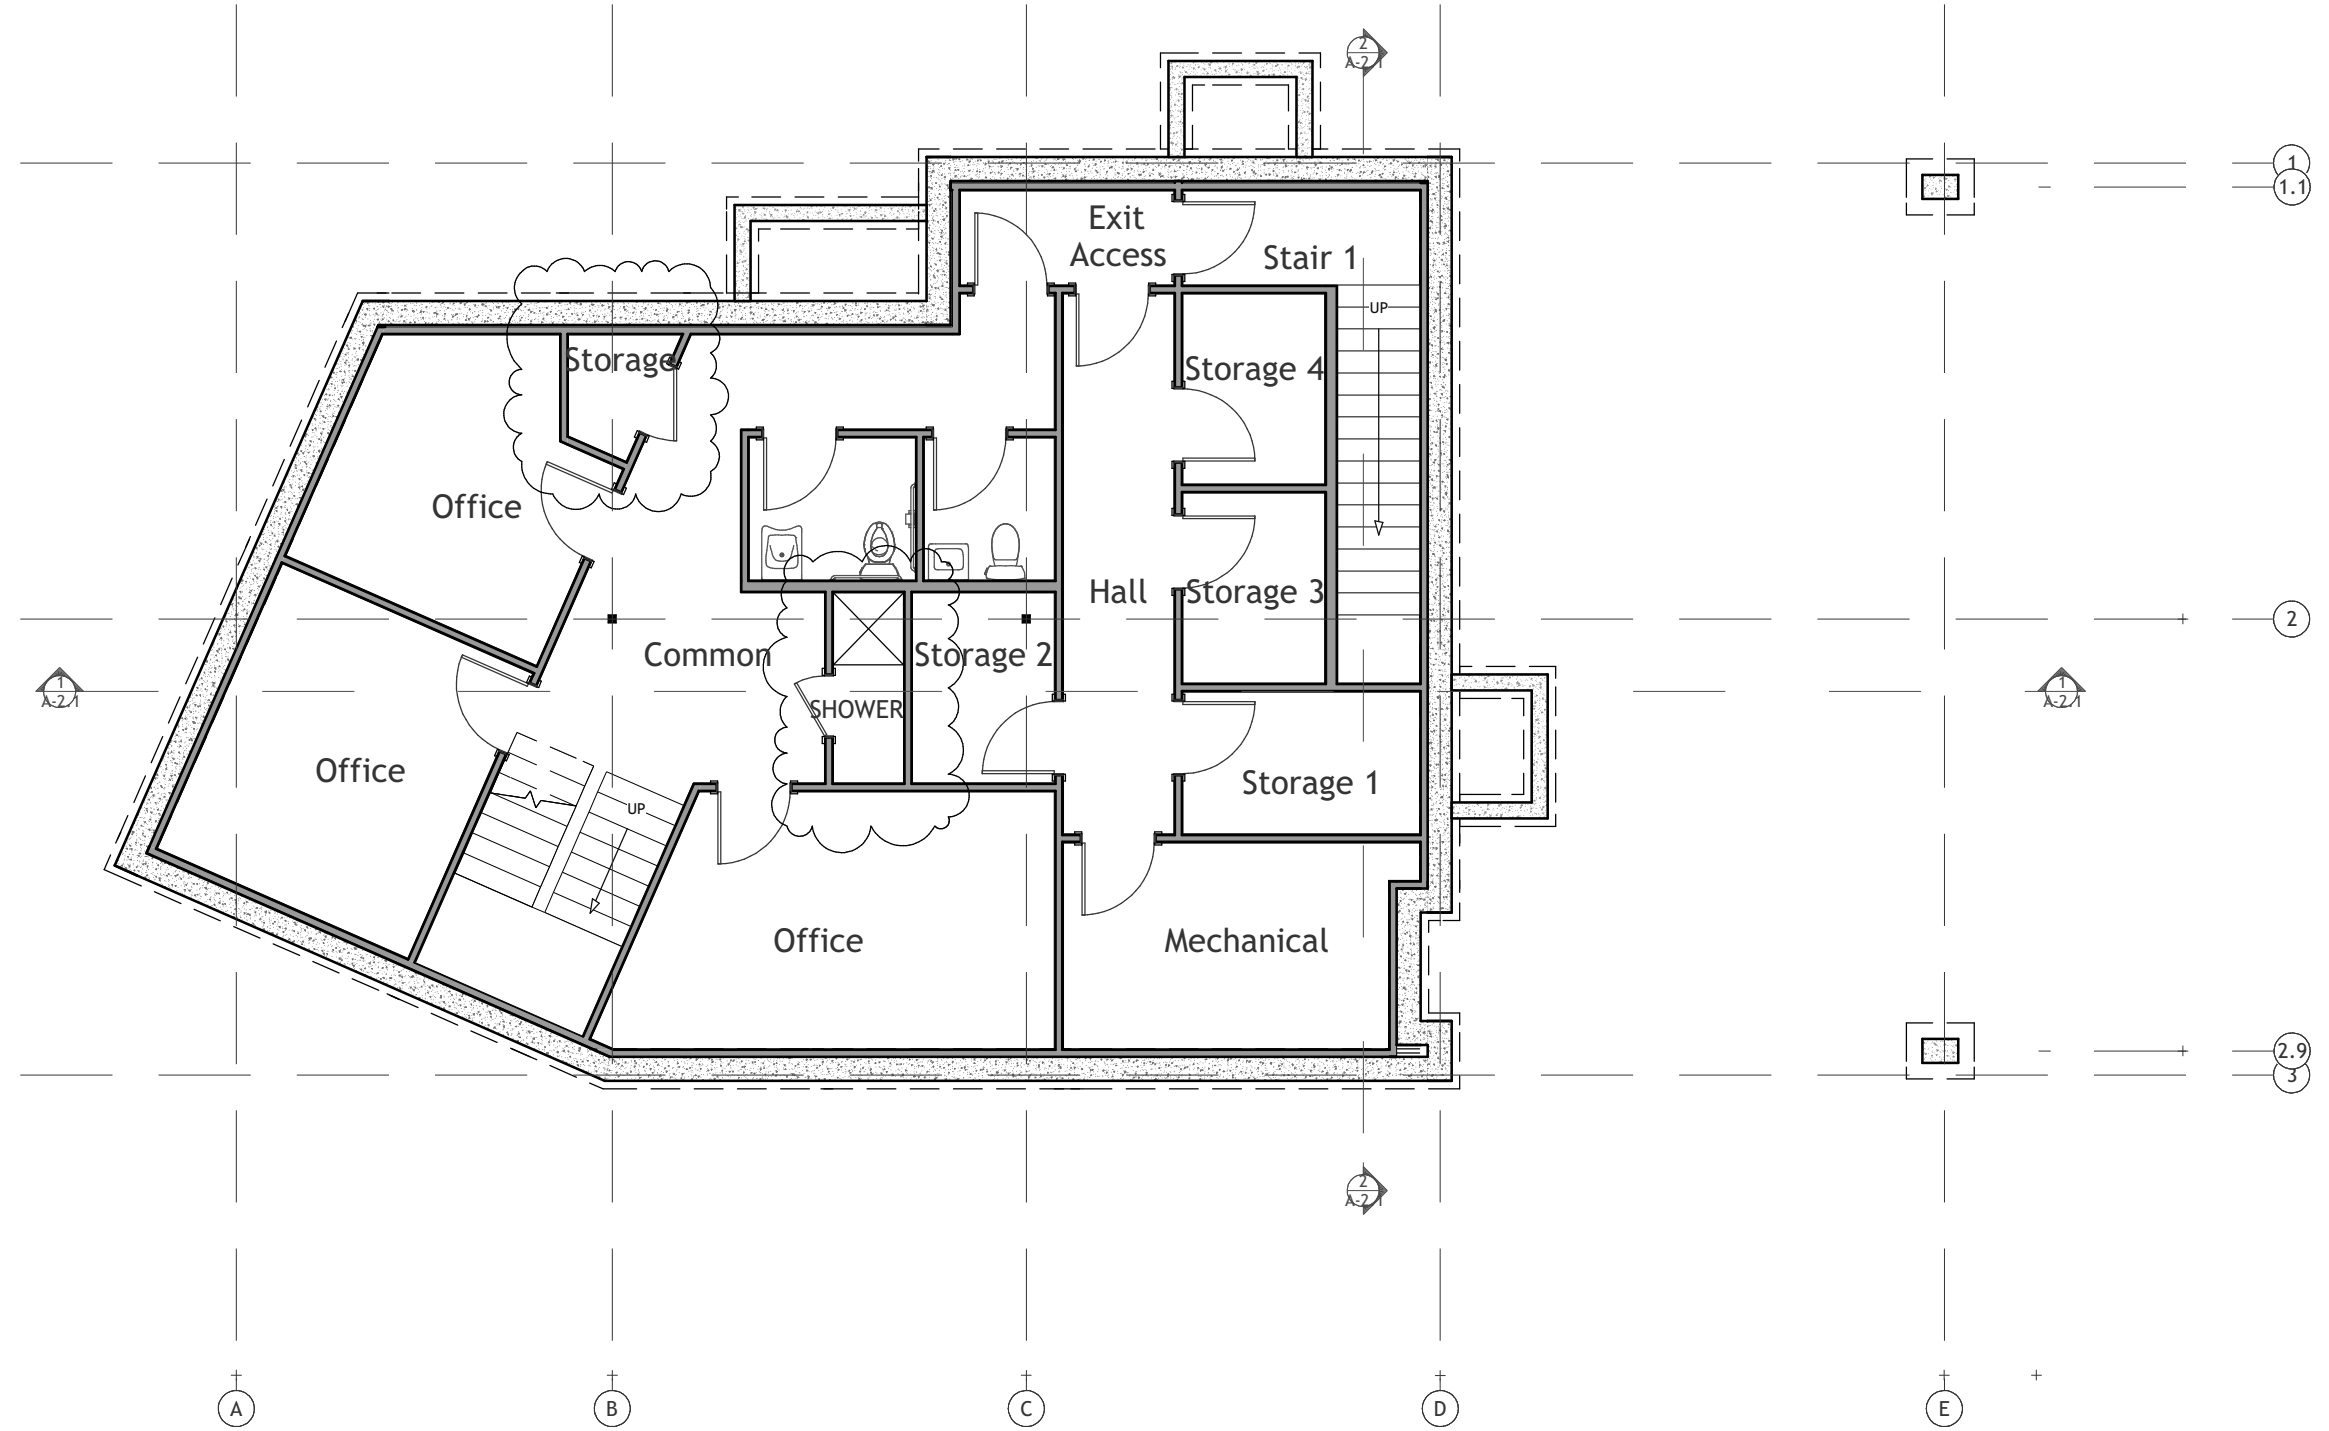

4 : Roof Plan : 1/8 in = 1 ft

3 : Third Floor Plan : 1/8 in = 1 ft

2 : Second Floor Plan : 1/8 in = 1 ft

1 : First Floor Plan : 1/8 in = 1 ft

0 : Basement Plan : 1/8 in = 1 ft

Kevin Moquin Architect
Portland, ME
Info@km-a-me
(207)-615-6421
Revisions:

23 Ocean
Portland, ME

FLOOR PLANS