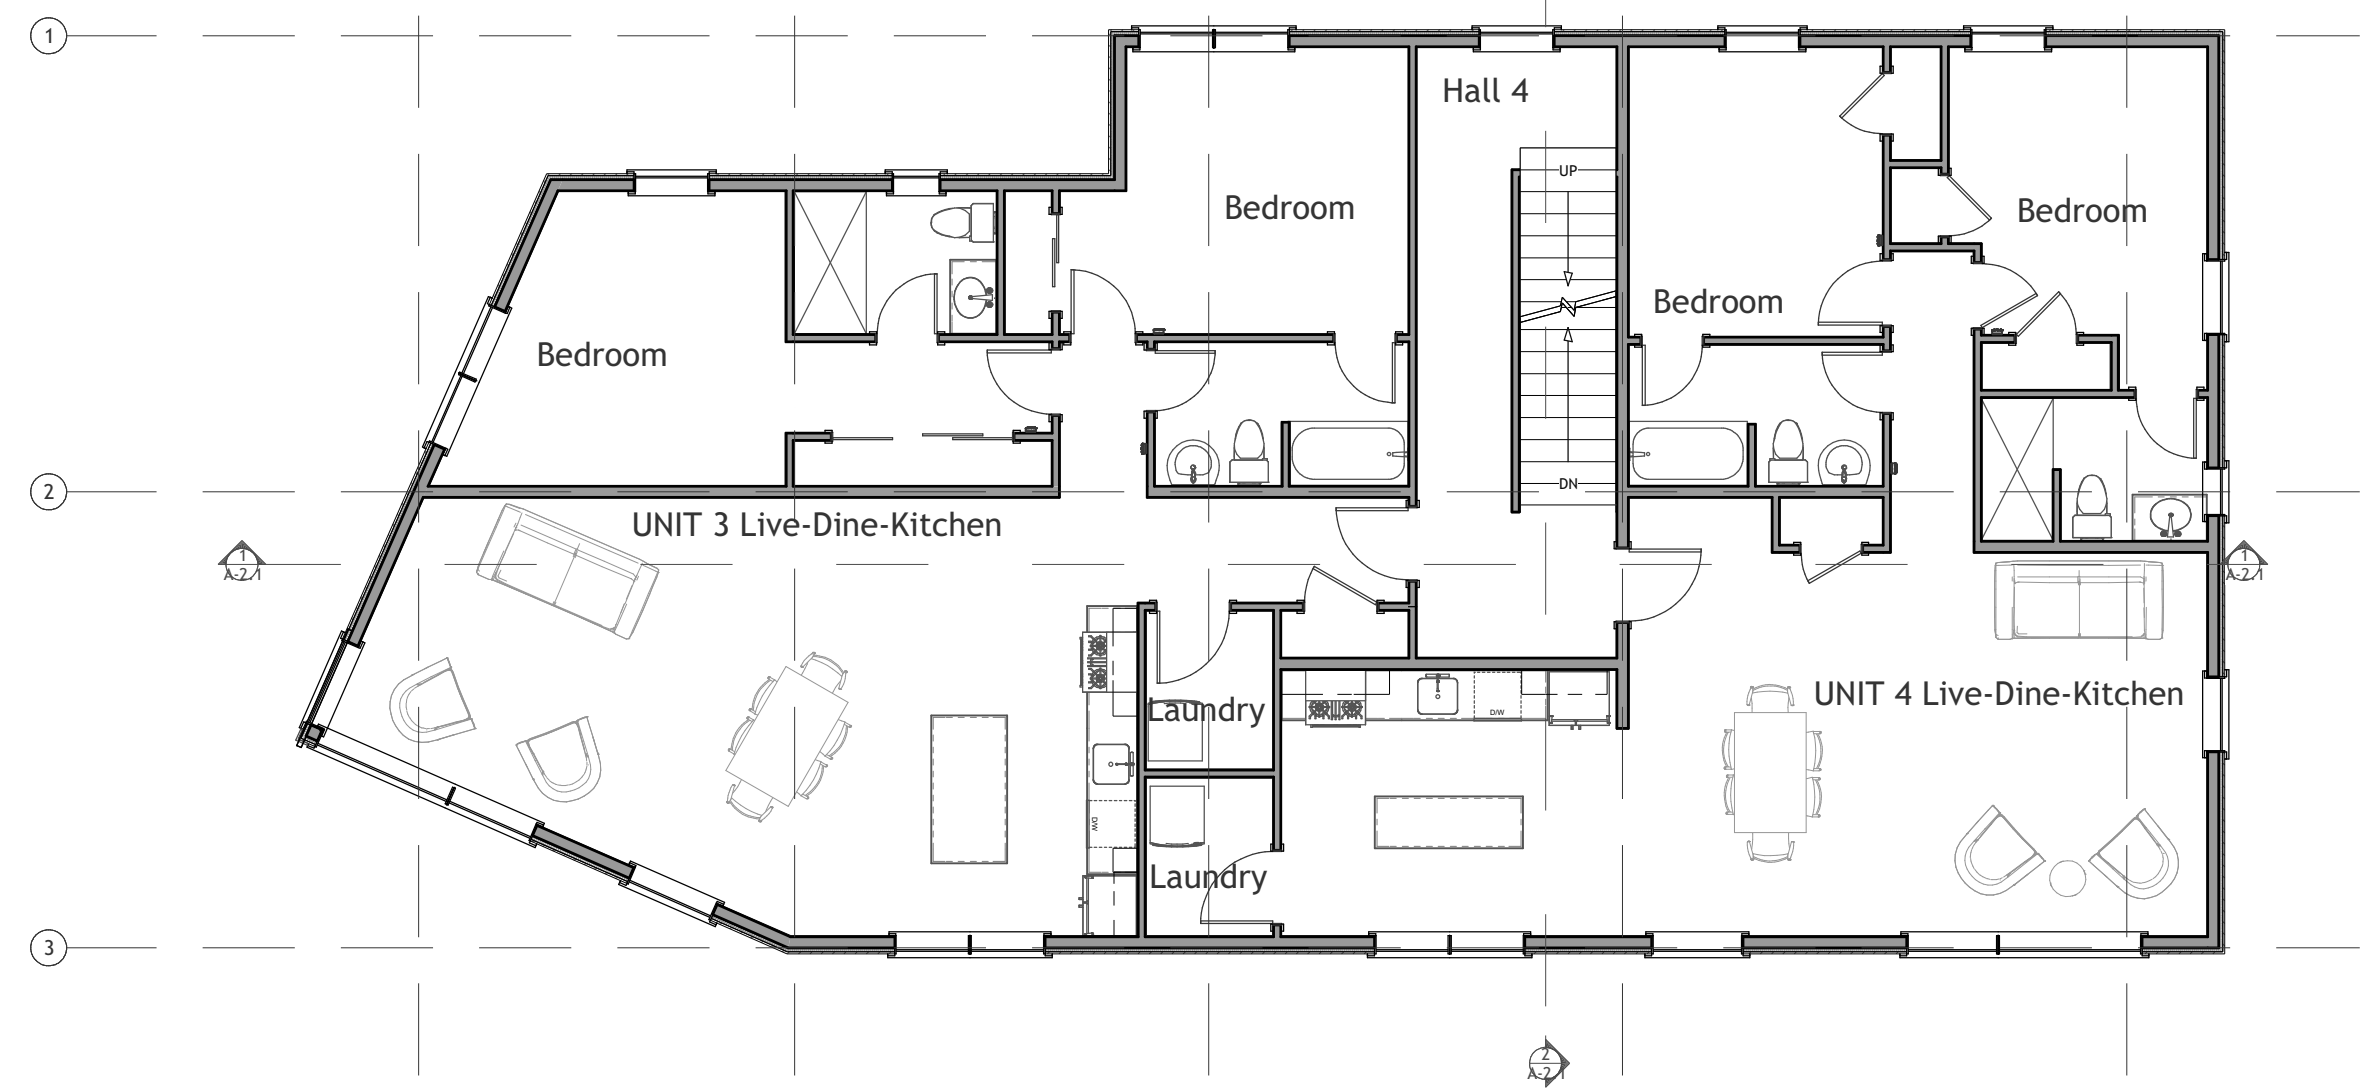

4 : Roof Plan : 1/8 in = 1 ft

3 : Third Floor Plan : 1/8 in = 1 ft

2 : Second Floor Plan : 1/8 in = 1 ft

1 : First Floor Plan : 1/8 in = 1 ft

0 : Basement Plan : 1/8 in = 1 ft

Kevin Moquin Architect
Portland, ME
Info@km-a-me
(207)-615-6421
Revisions:

23 Ocean
Portland, ME

FLOOR PLANS