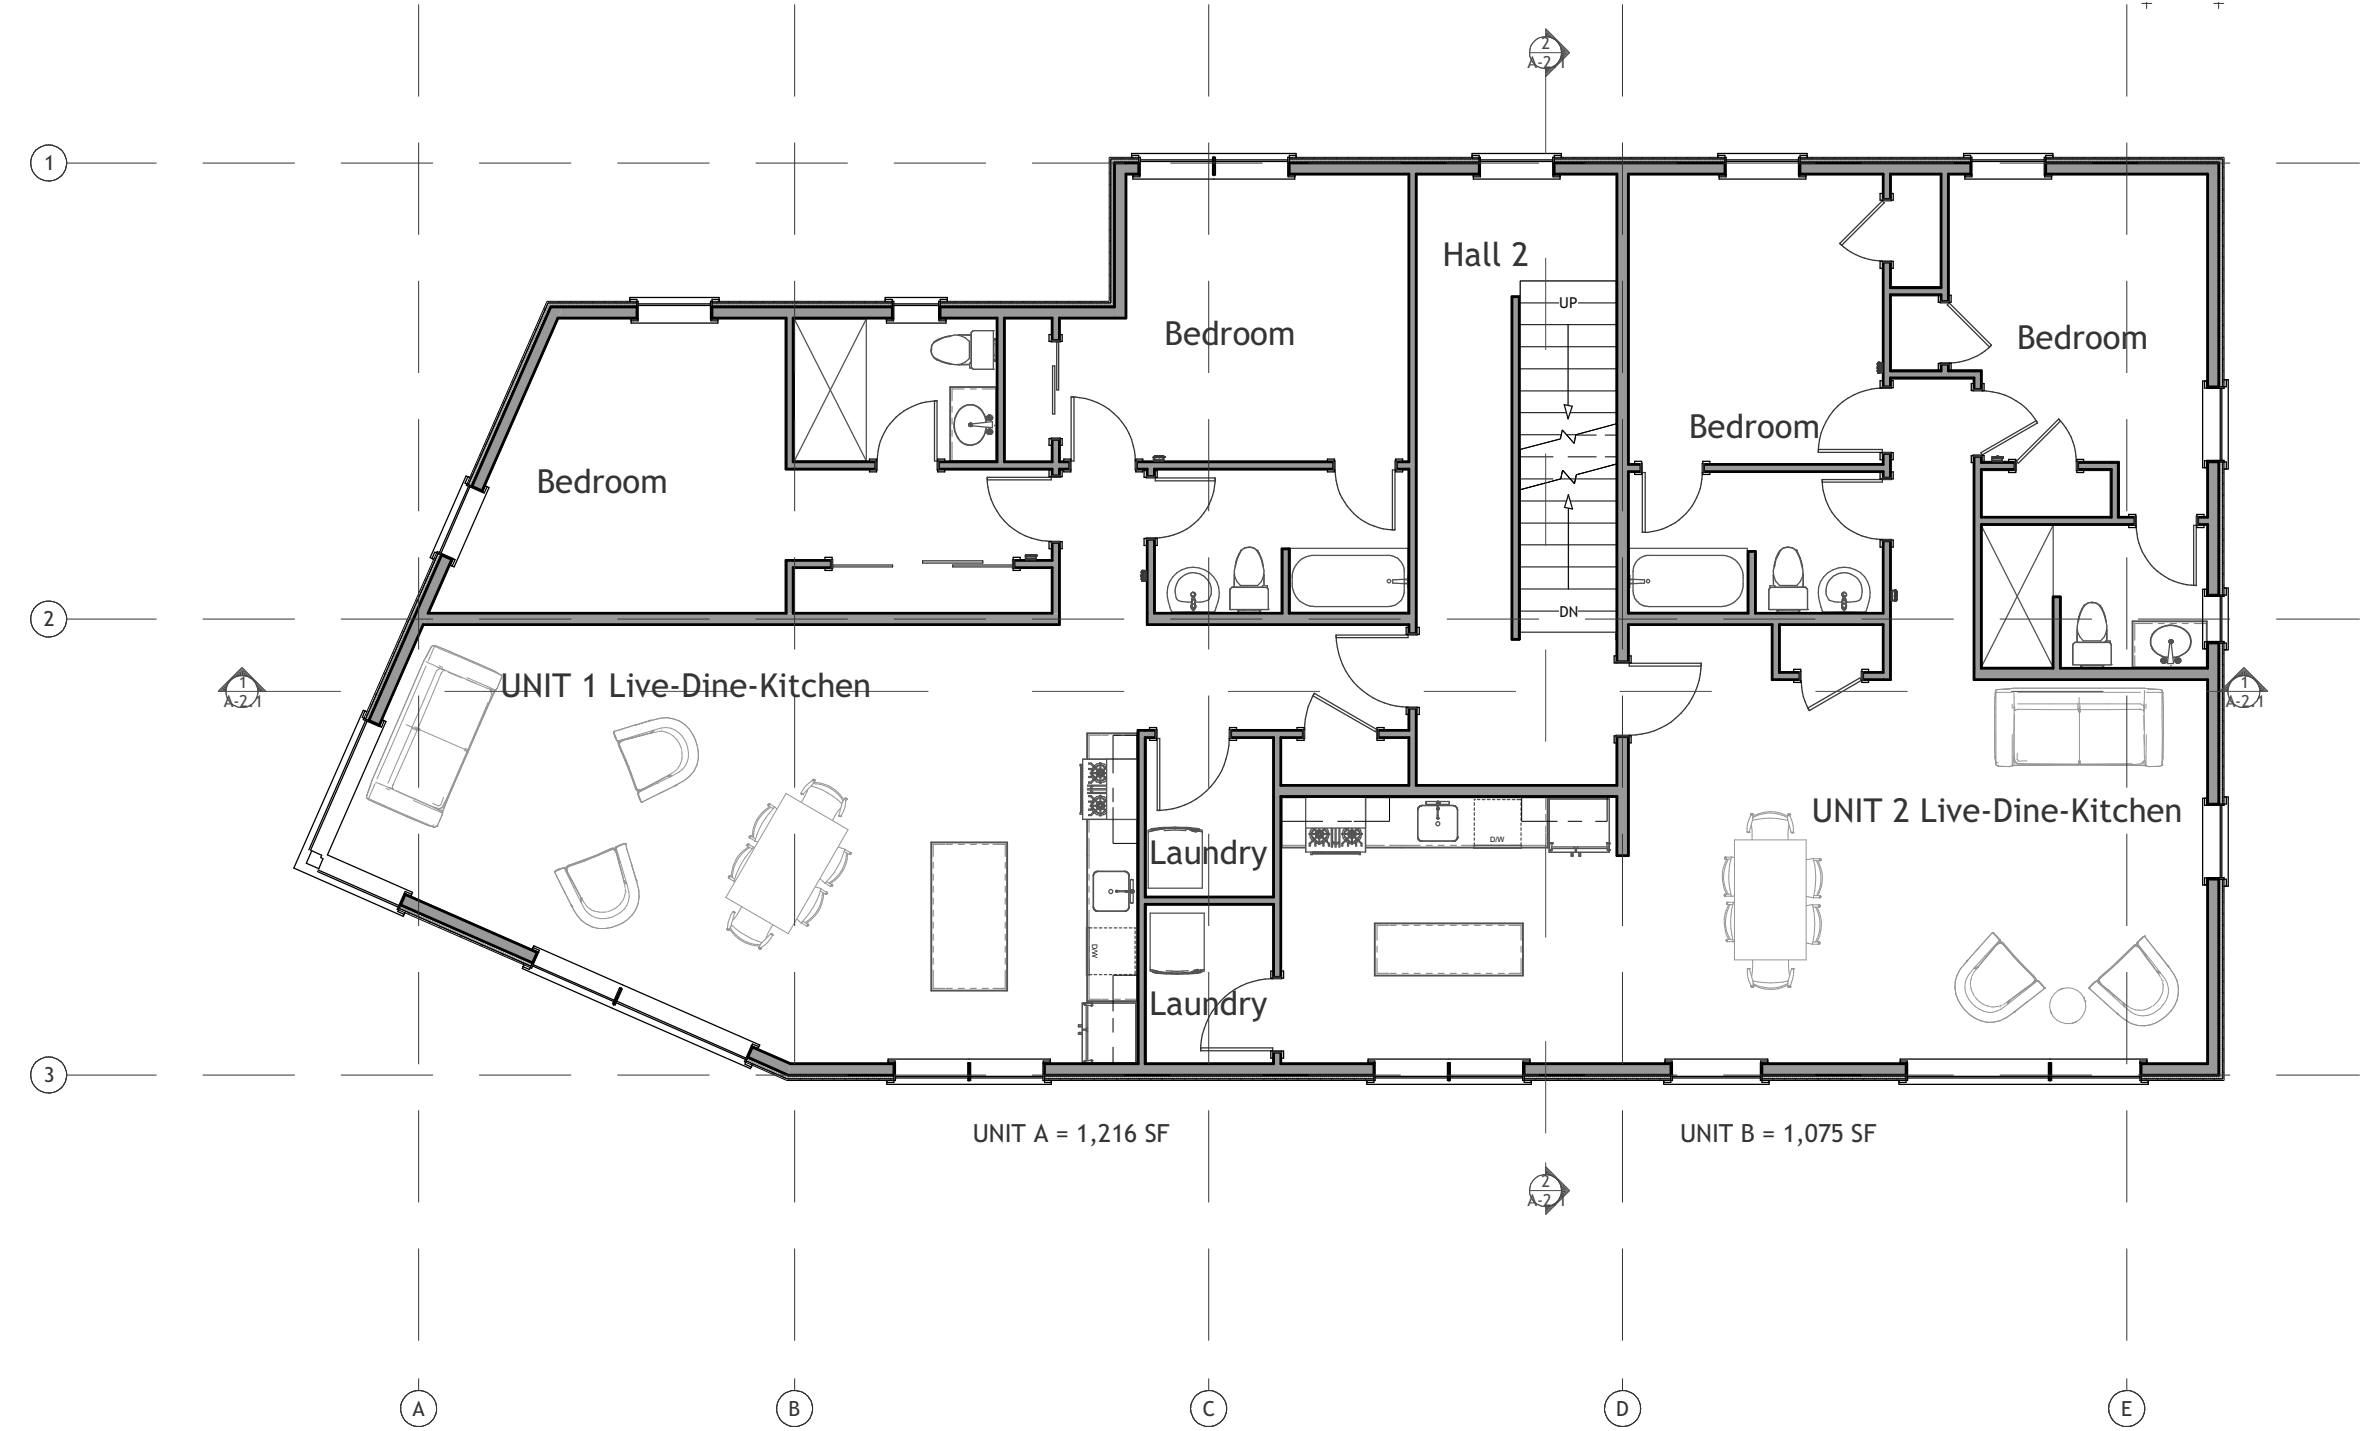

4 : Roof Plan : 1/8 in = 1 ft

3 : Third Floor Plan : 1/8 in = 1 ft

2 : Second Floor Plan : 1/8 in = 1 ft

1 : First Floor Plan : 1/8 in = 1 ft

0 : Basement Plan : 1/8 in = 1 ft

Kevin Moquin Architect
Portland, ME
Info@km-a.me
(207)-615-6421
Revisions:

23 Ocean
Portland, ME

FLOOR PLANS