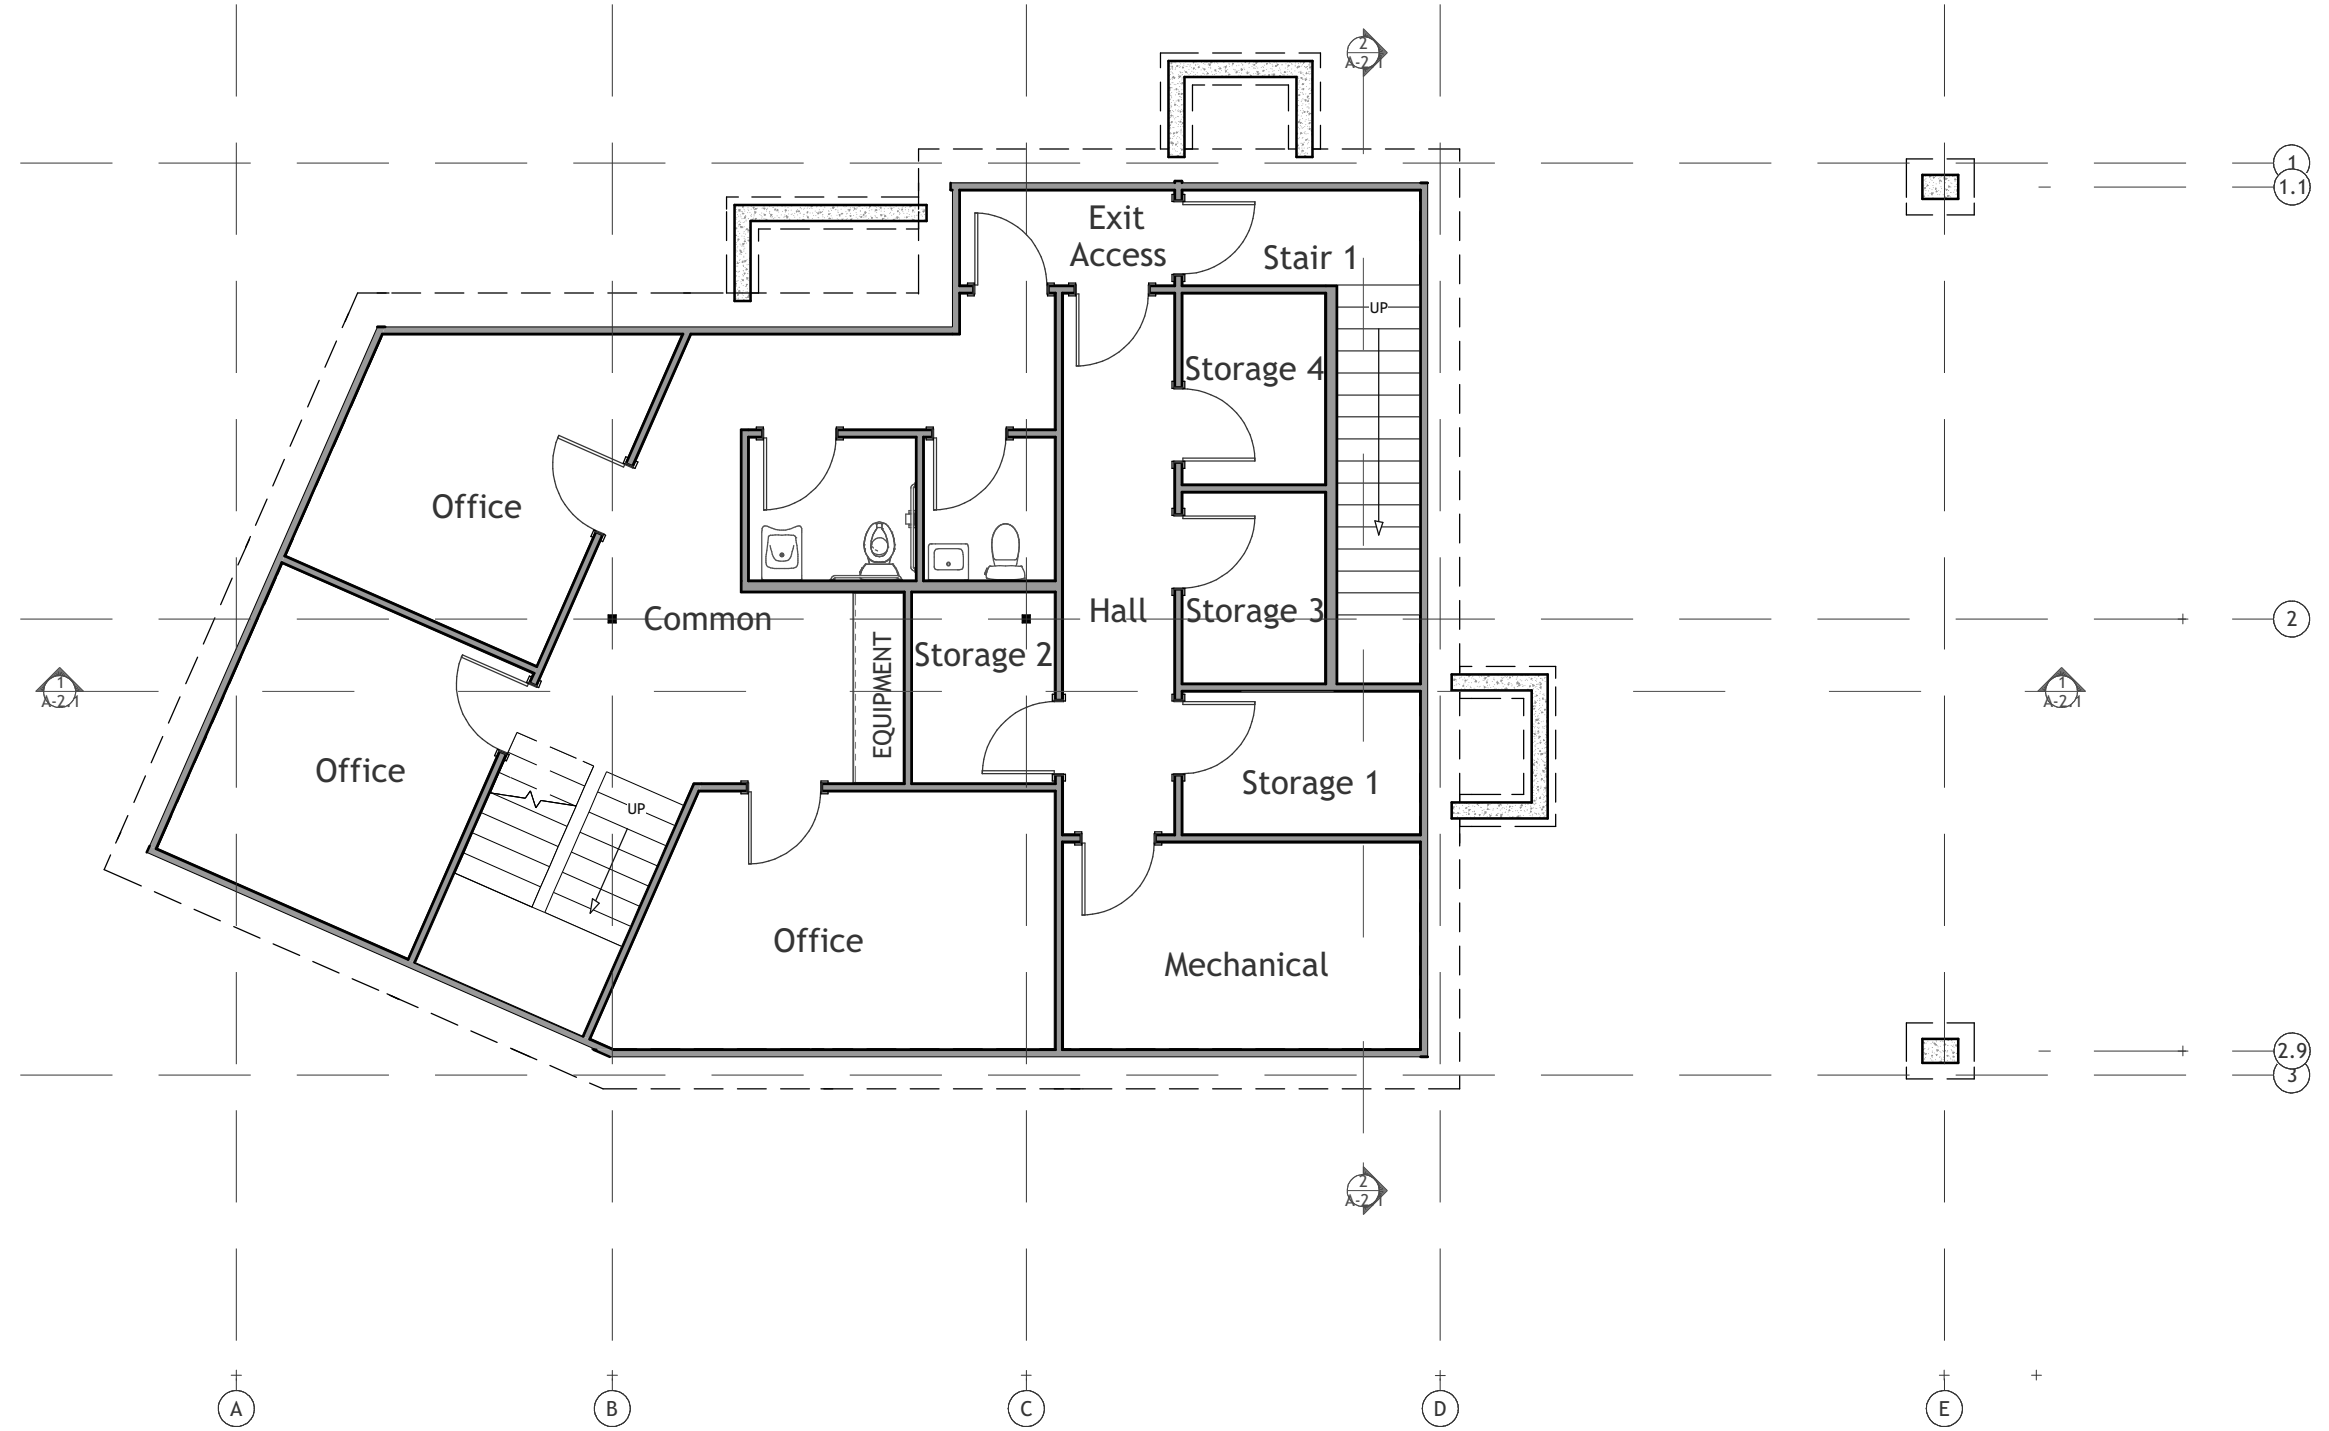

4 : Roof Plan : 1/8 in = 1 ft

3 : Third Floor Plan : 1/8 in = 1 ft

2 : Second Floor Plan : 1/8 in = 1 ft

1 : First Floor Plan : 1/8 in = 1 ft

0 : Basement Plan : 1/8 in = 1 ft

Kevin Moquin Architect
Portland, ME
Info@km-a.me
(207)-615-6421
Revisions:

23 Ocean
Portland, ME

FLOOR PLANS