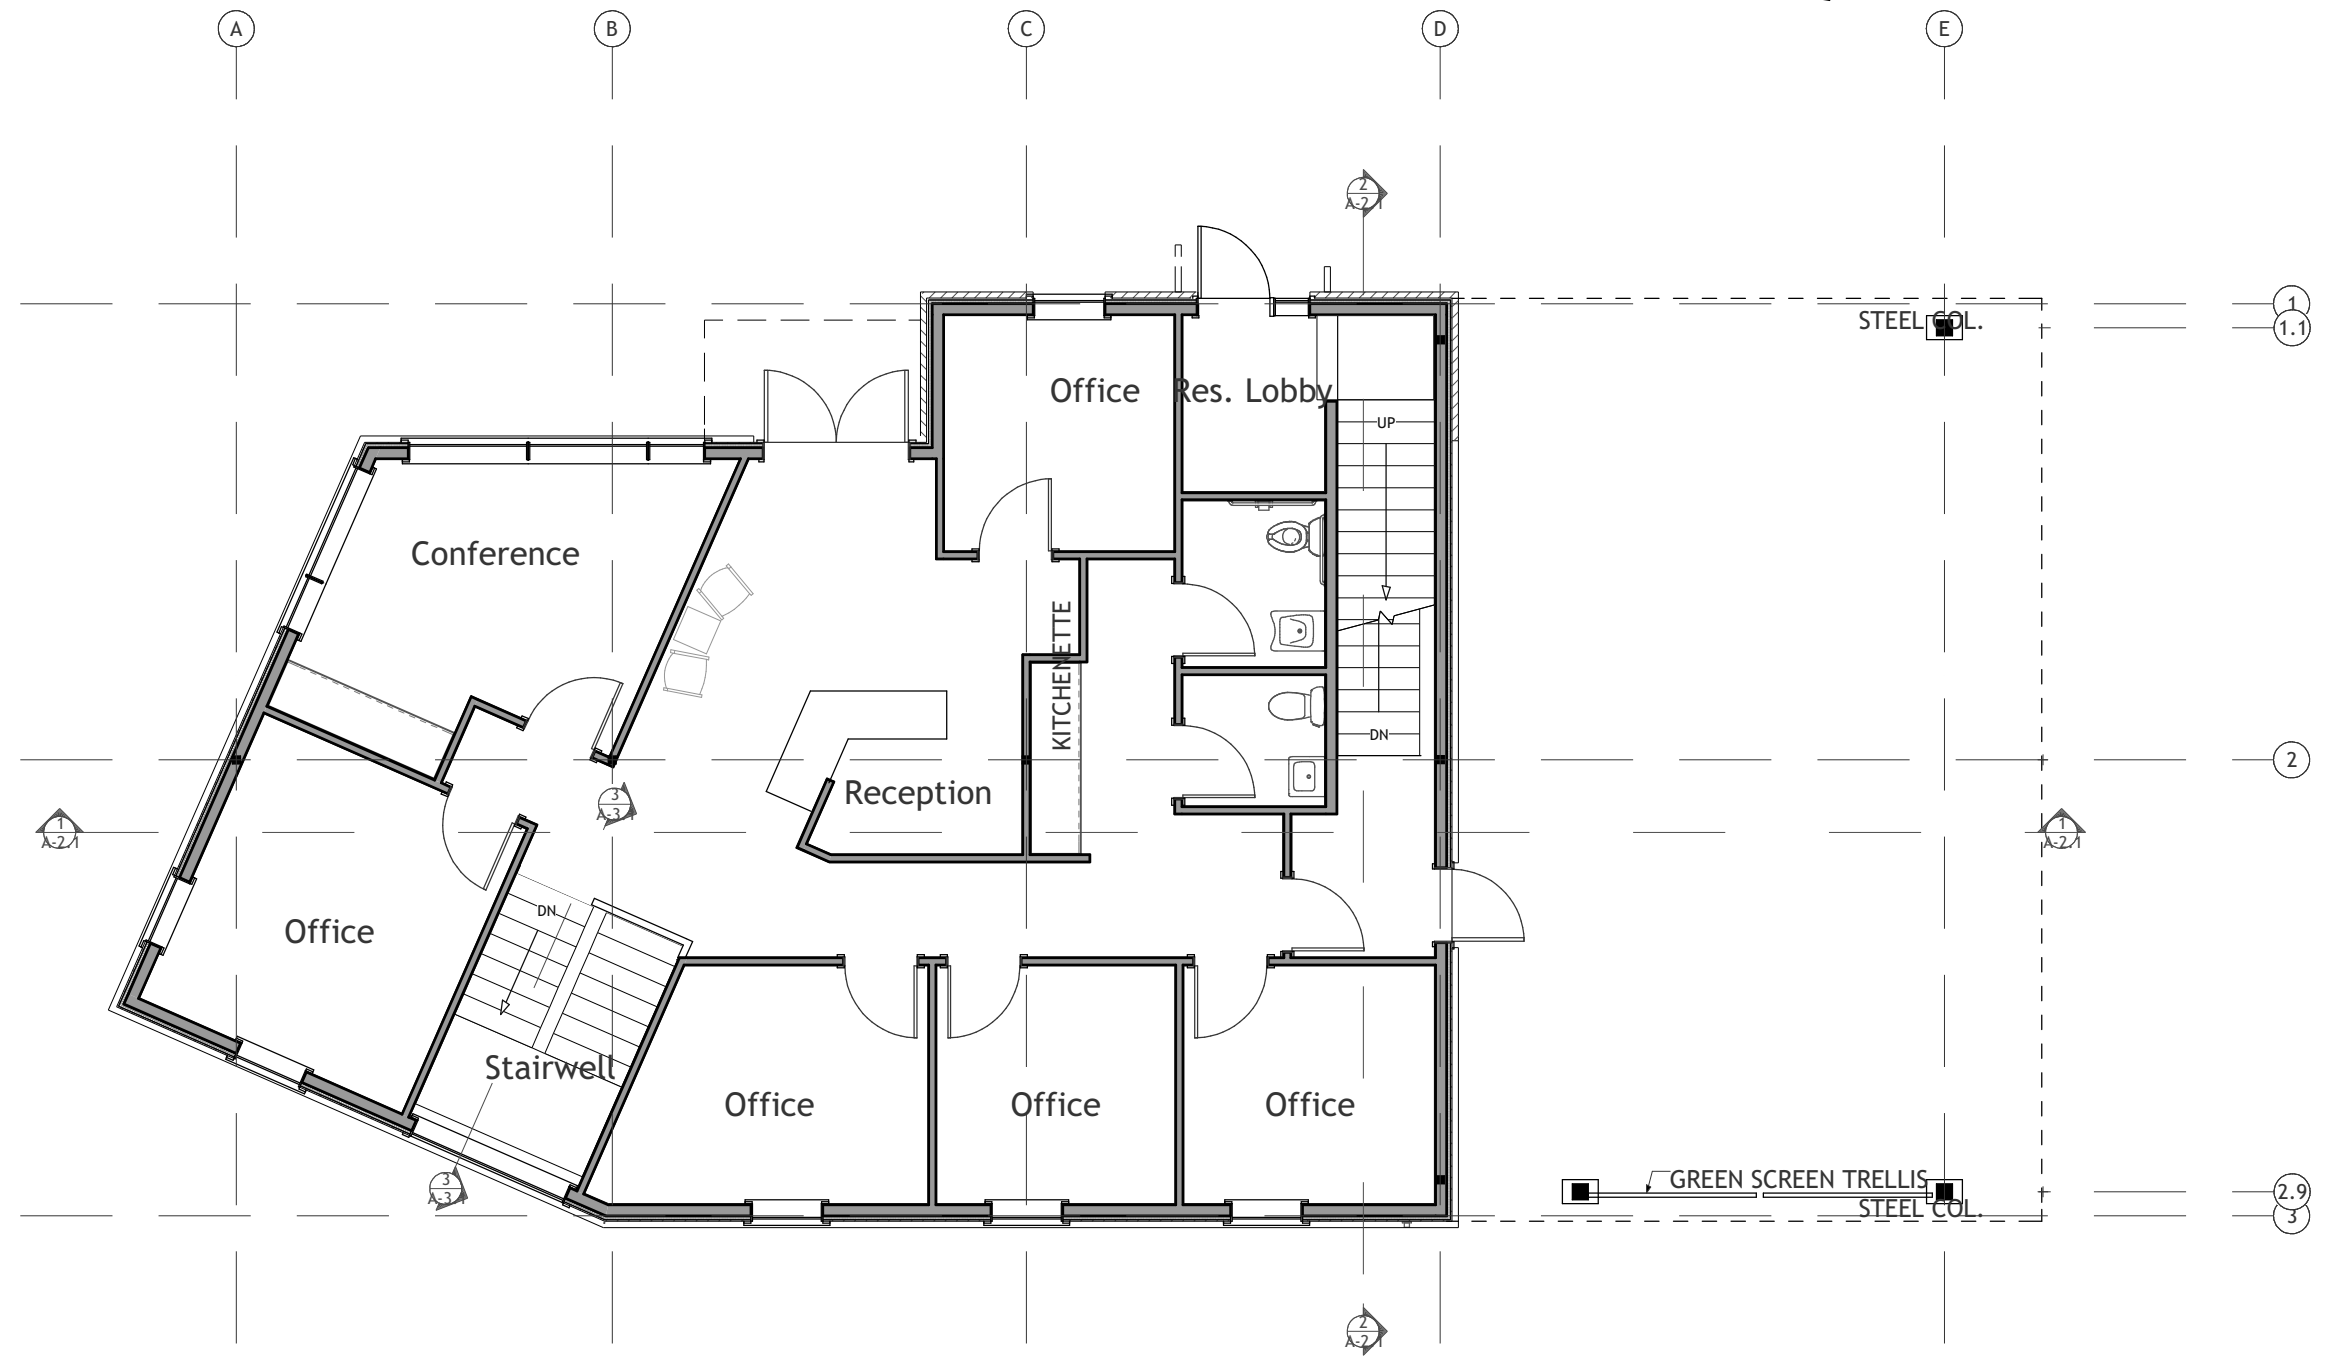

4 : Roof Plan : 1/8 in = 1 ft

3 : Third Floor Plan : 1/8 in = 1 ft

2 : Second Floor Plan : 1/8 in = 1 ft

1 : First Floor Plan : 1/8 in = 1 ft

0 : Basement Plan : 1/8 in = 1 ft

Kevin Moquin Architect
Portland, ME
Info@km-a.me
(207)-615-6421
Revisions:

23 Ocean
Portland, ME

FLOOR PLANS