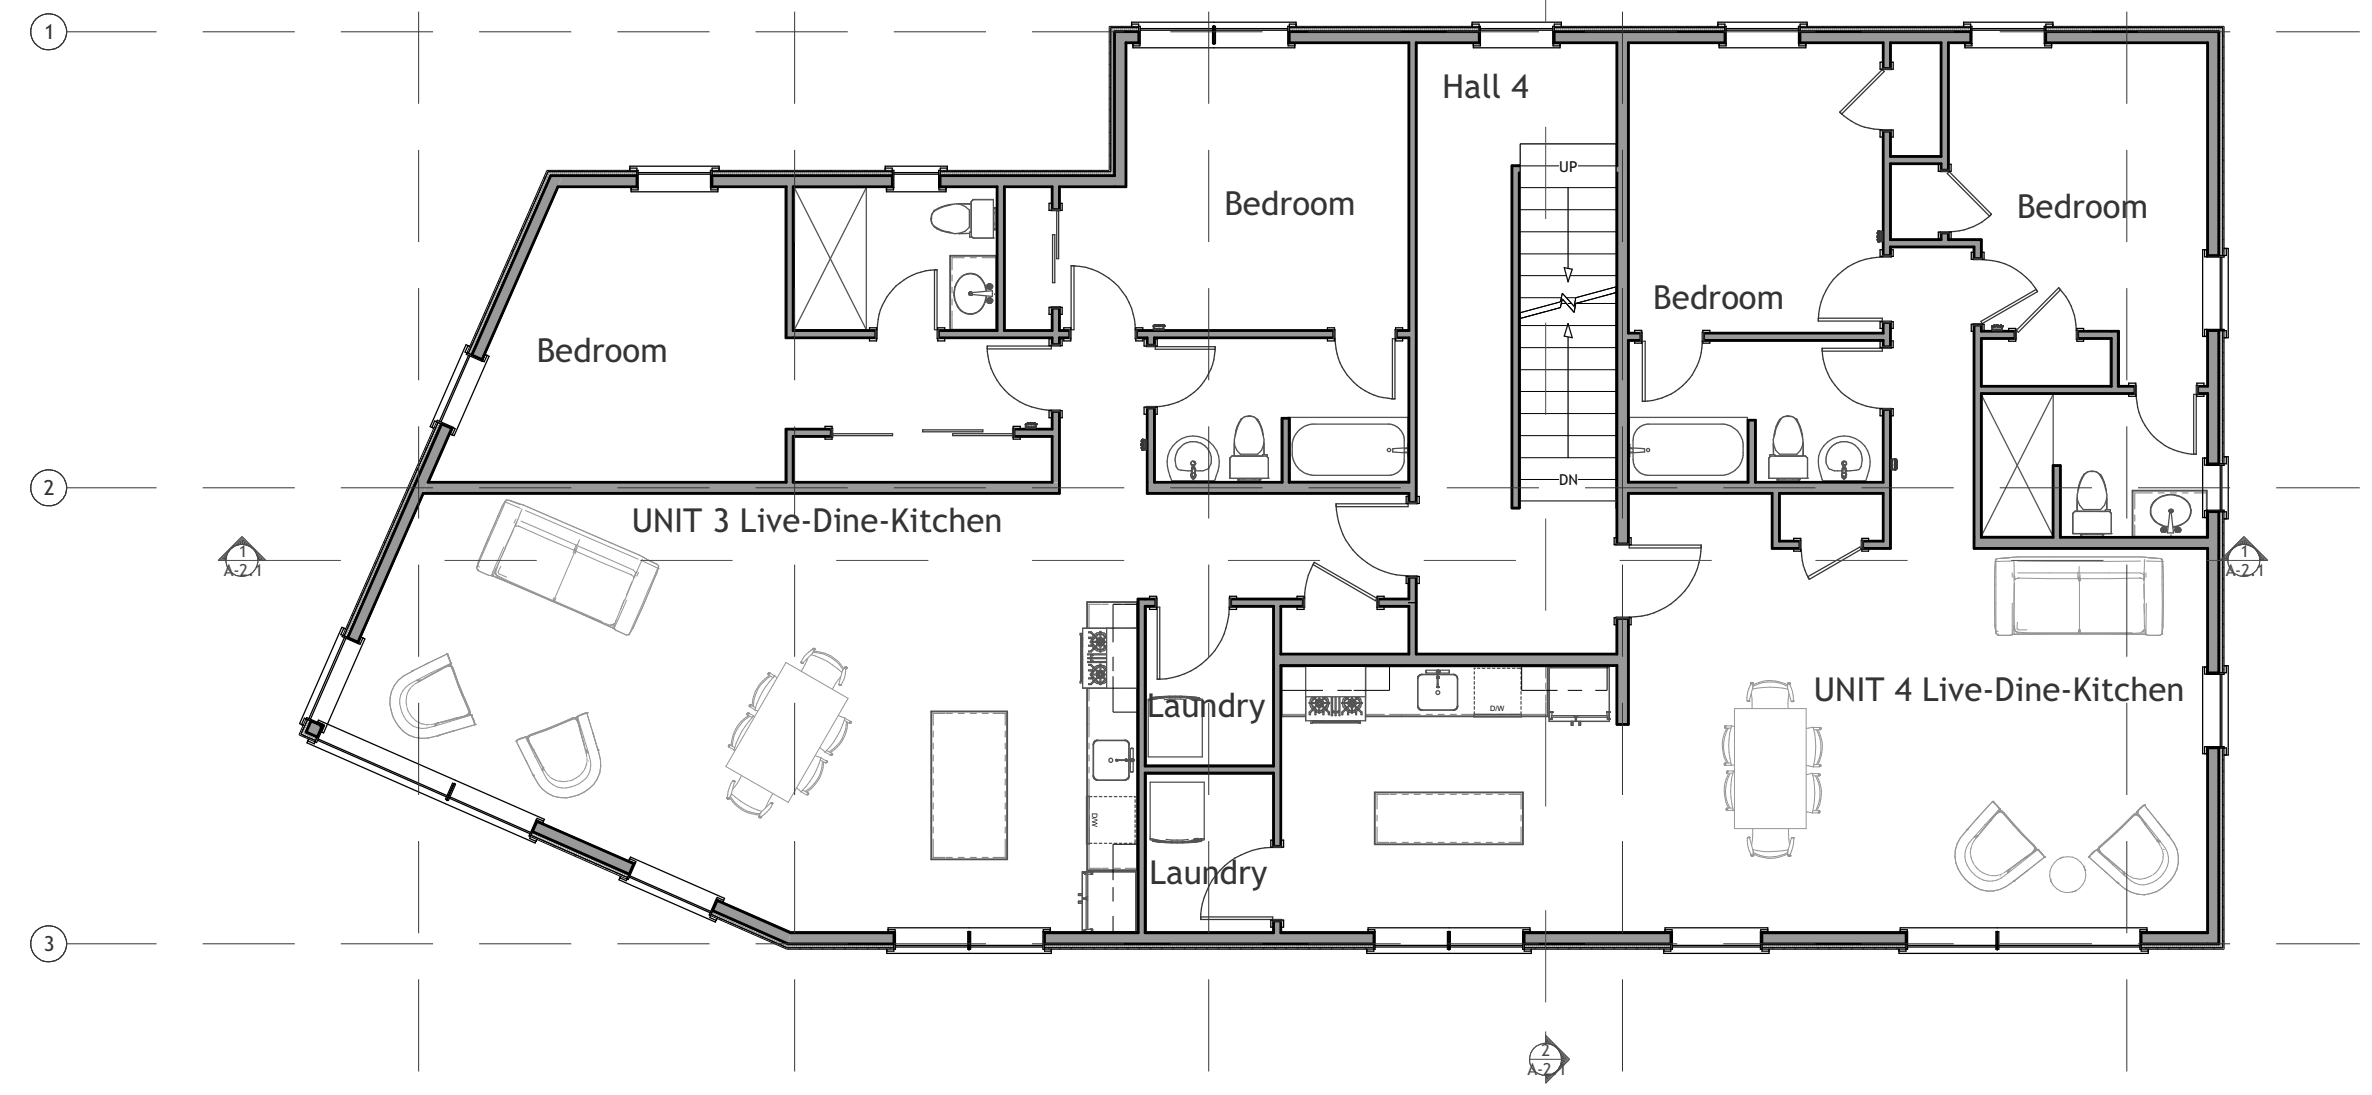

4 : Roof Plan : 1/8 in = 1 ft

3 : Third Floor Plan : 1/8 in = 1 ft

2 : Second Floor Plan : 1/8 in = 1 ft

1 : First Floor Plan : 1/8 in = 1 ft

0 : Basement Plan : 1/8 in = 1 ft

Kevin Moquin Architect
Portland, ME
Info@km-a.me
(207)-615-6421
Revisions:

23 Ocean
Portland, ME

FLOOR PLANS