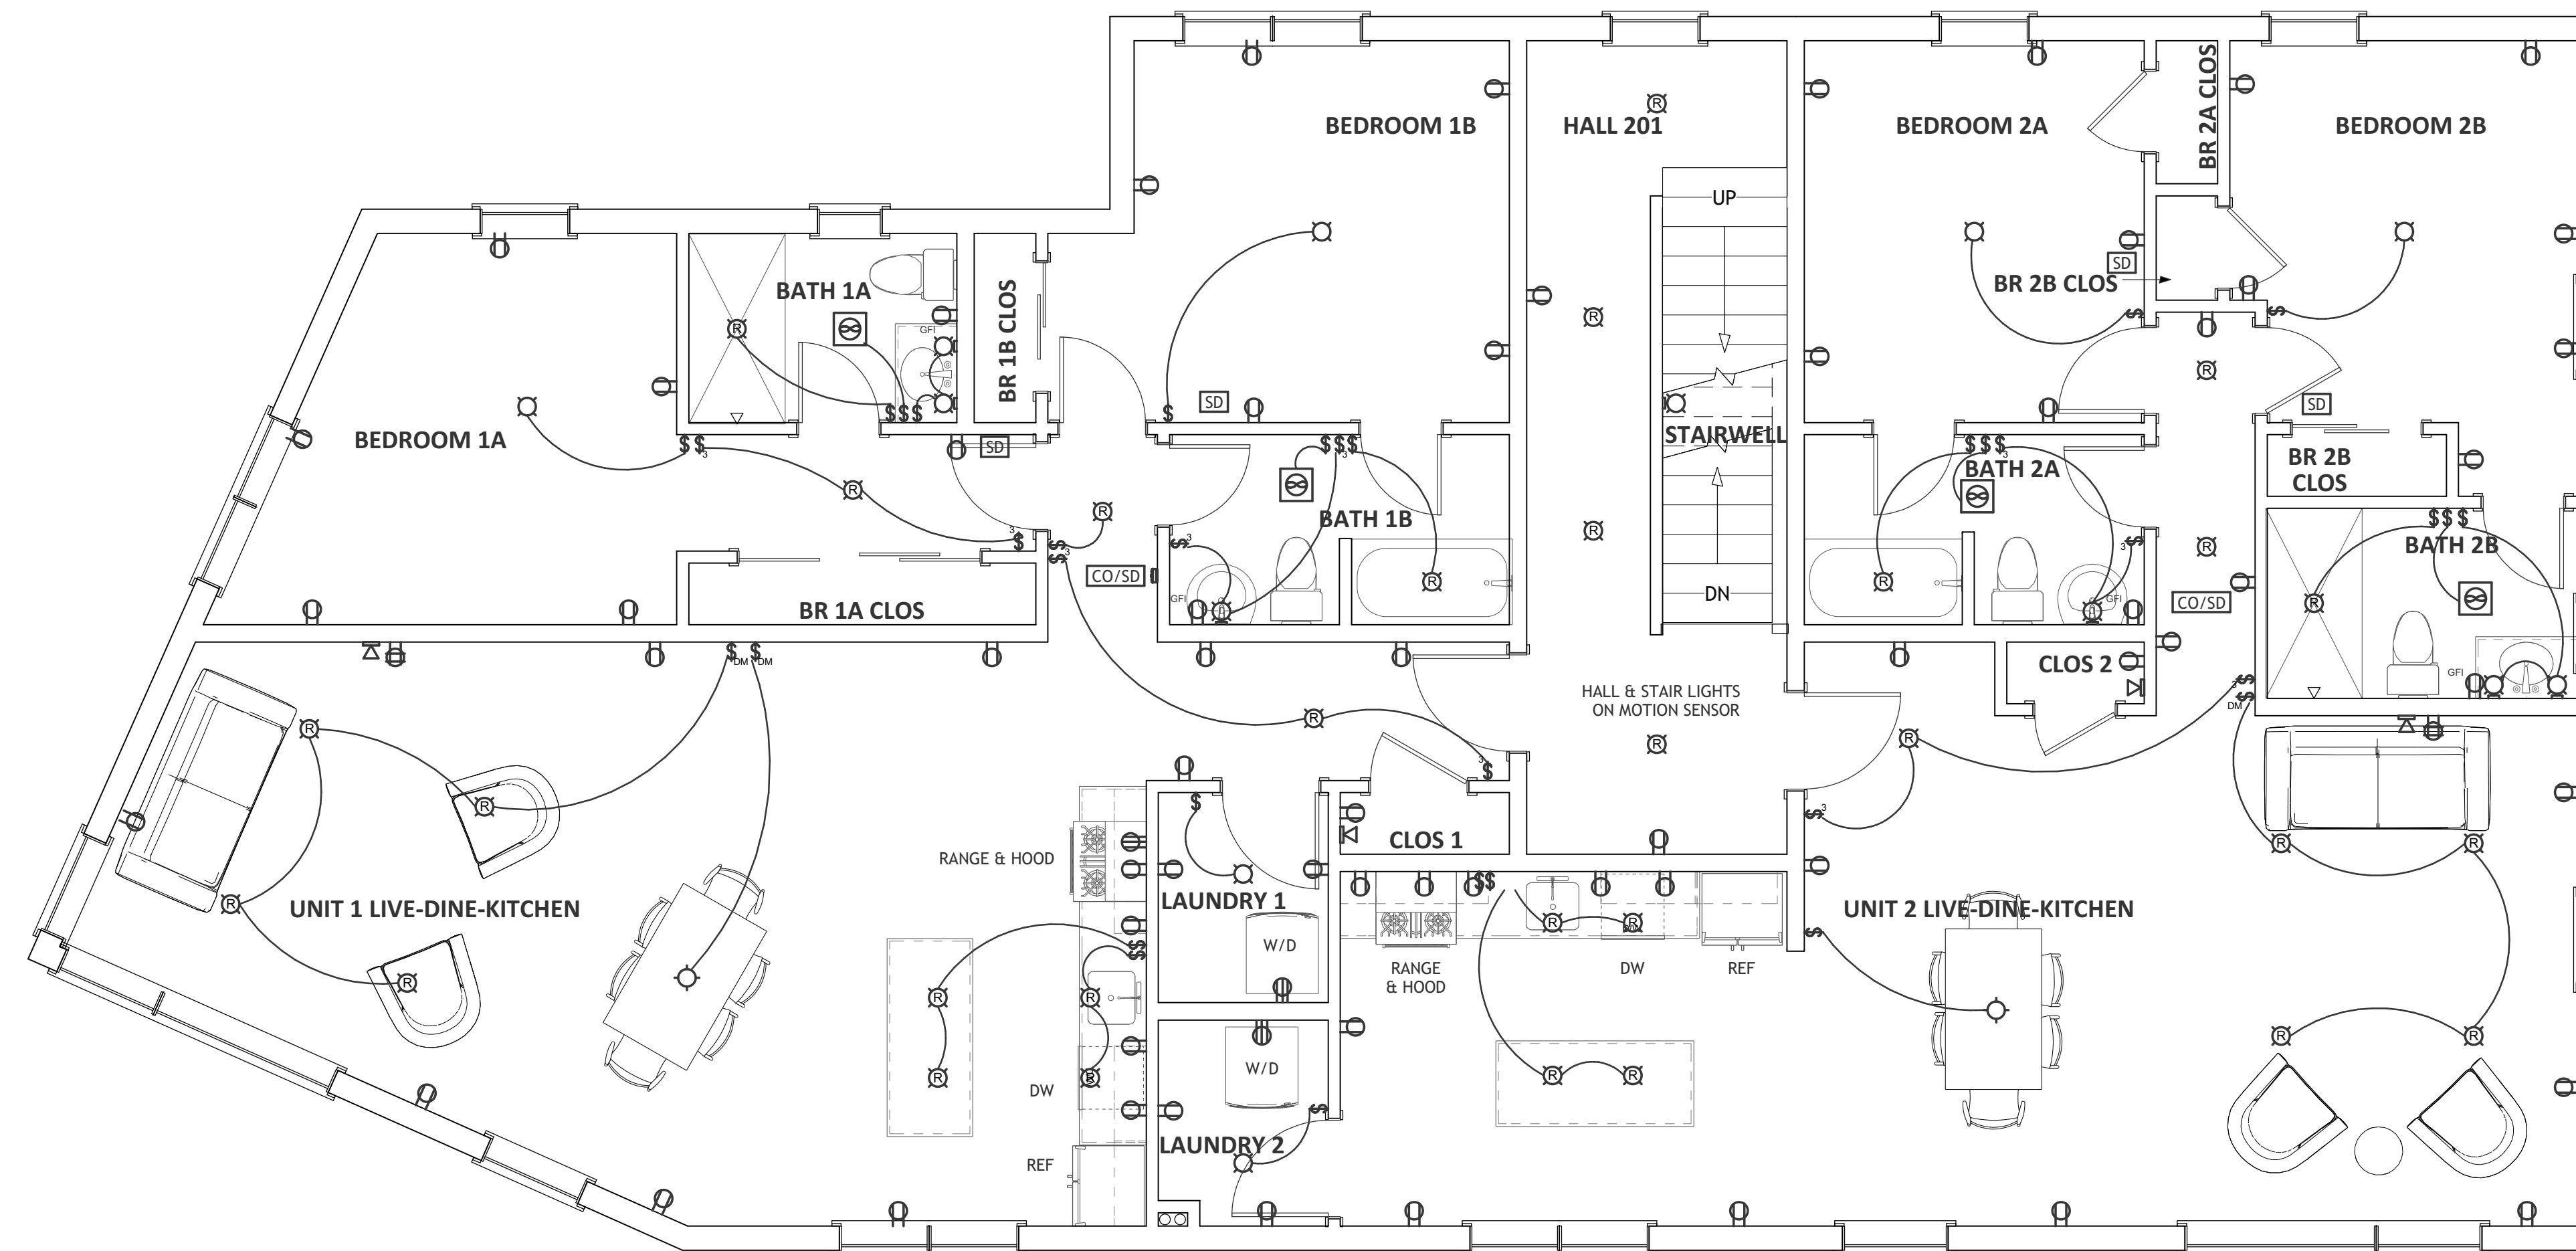

1 : Third Floor Electrical Plan : 1/4 in = 1 ft

1 : Second Floor Electrical Plan : 1/4 in = 1 ft

Kevin Moquin Architect
 km
 Portland, ME
 Info@km-a.me
 (207)-615-6421
 Revisions:

23 Ocean
 Portland, ME

PERMIT SET
 DRAFT
 Electrical Plans
 for review
 12/14/2016
 E-1.2
 17 of 17