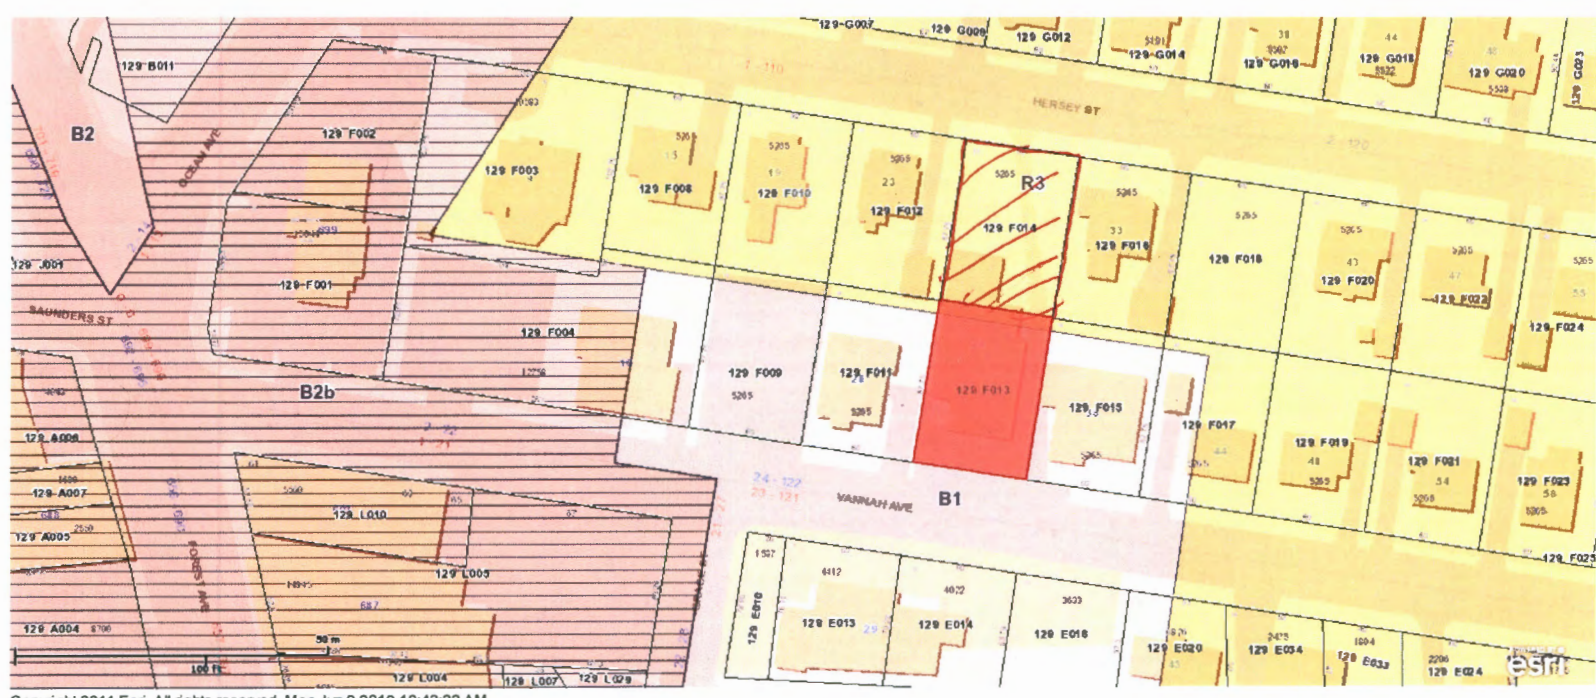

# 34 Vannah Avenue (31 Hersey)

Copyright 2011 Esri. All rights reserved. Mon Jun 3 2013 10:43:22 AM.

HARTLEY ST

CLINTON ST

PLEASANT AVE

CONCORD ST

SAUNDERS ST

REVERE ST

LINCOLN ST

COYLE ST

ASHMONT ST

MAYLAND ST

SAWYER ST

OCEAN AVE

GRACE ST

WOODFORD ST

FOREST AVE

ASHMONT ST

AUSTIN ST

MACKWORTH ST

PARSONS RD

BAY VIEW DR

CHENERY ST

CODMAN ST