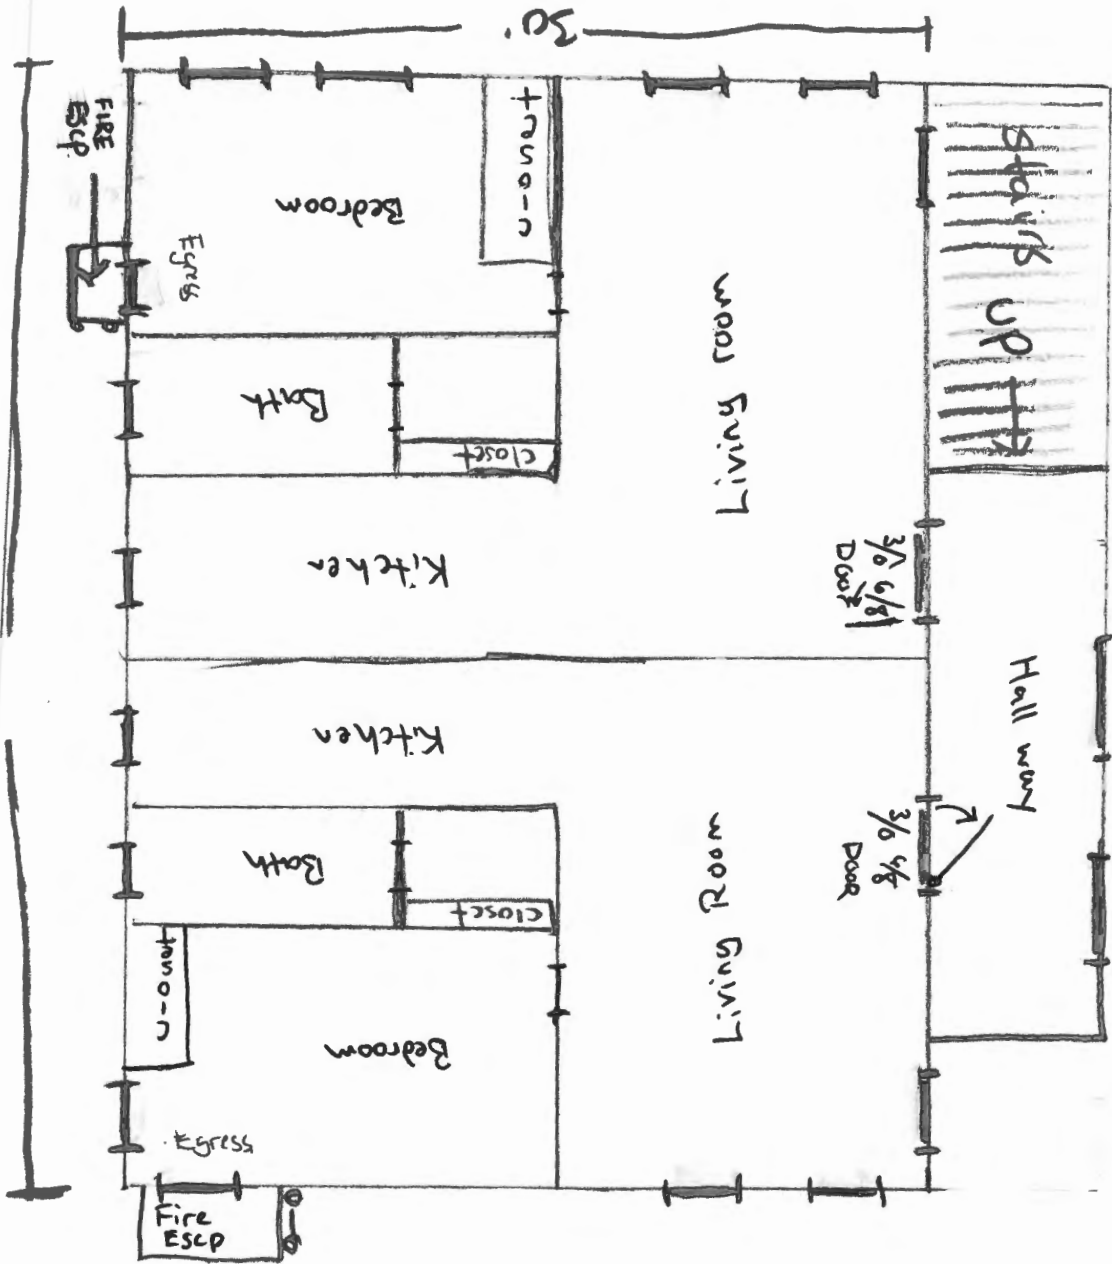

Window size 33X65

Second Floor