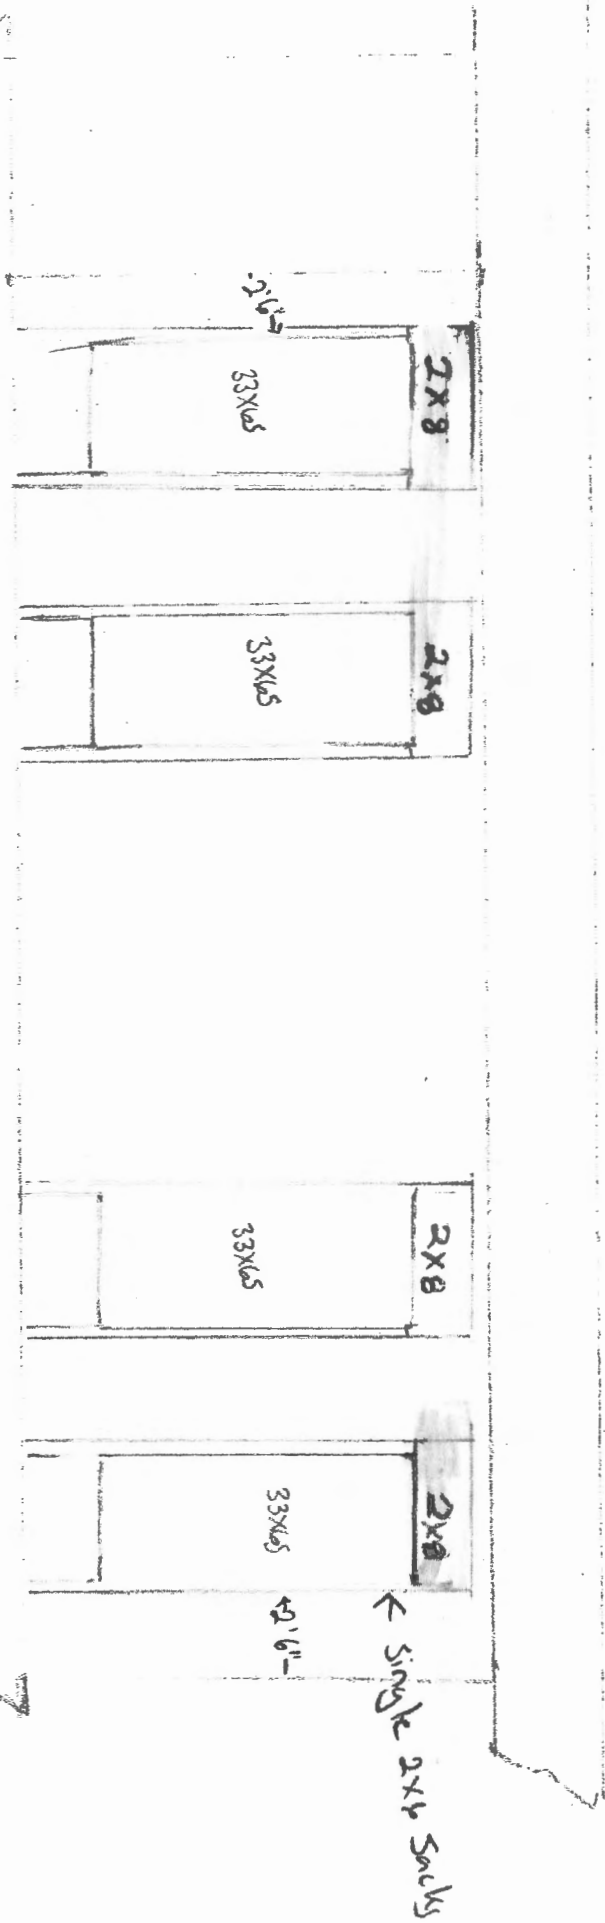

All Headers = 7 1/4 x 13 1/4 LVL
#34 Vannak

FRONT
Window
Detail

Egress - door

FRONT SCALE

EXIST HEADERS

EXIST DOOR + WINDOW