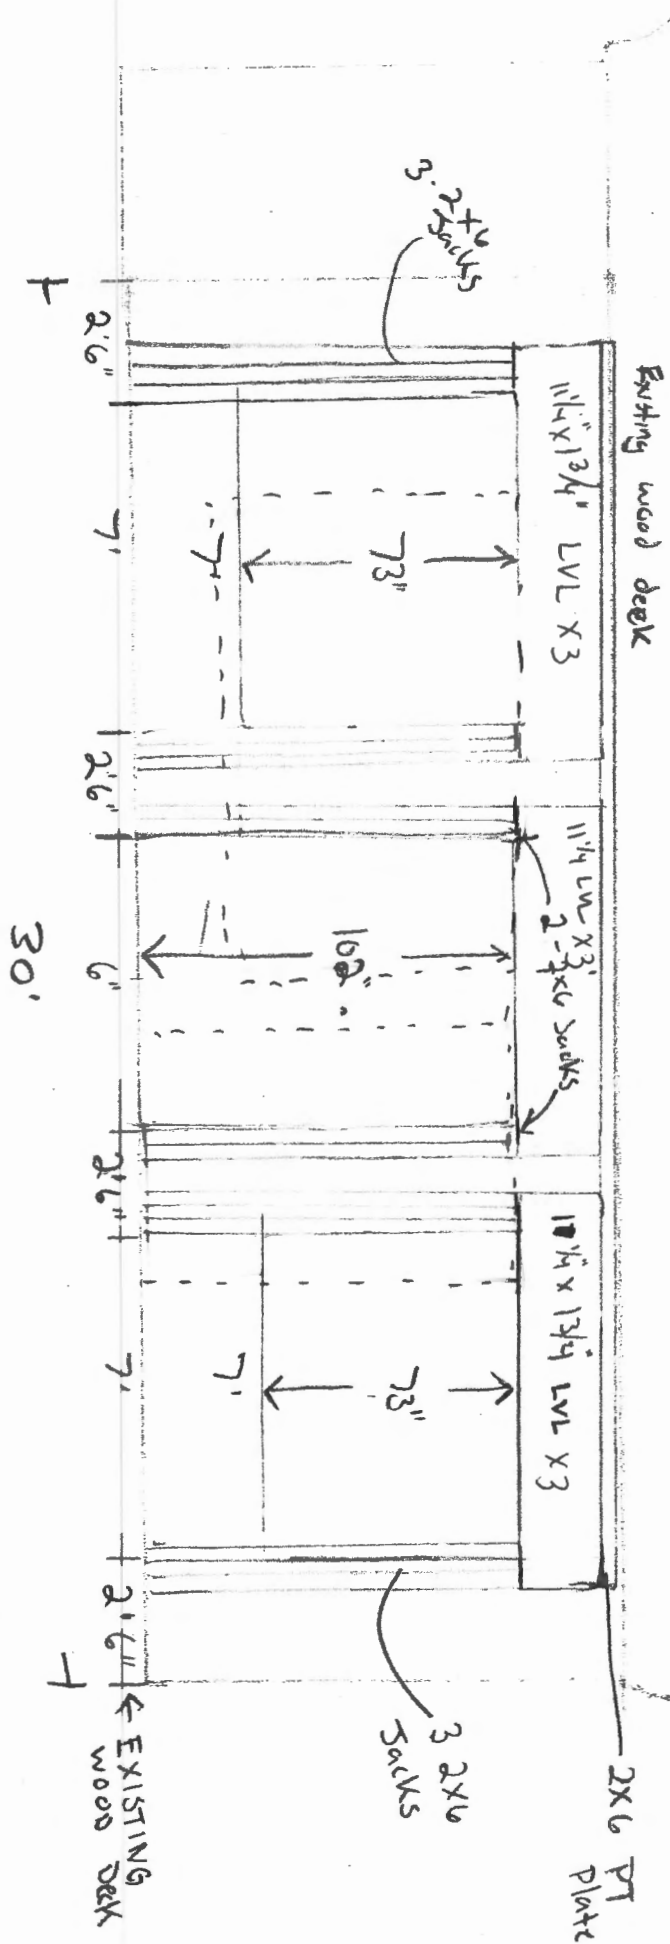

All Headers = 7 1/4 x 13 1/4 LVL
#34 Vannak

FRONT
Window
Detail

Egress - door

FRONT SCALE

EXIST HEADERS

EXIST DOOR + WINDOW